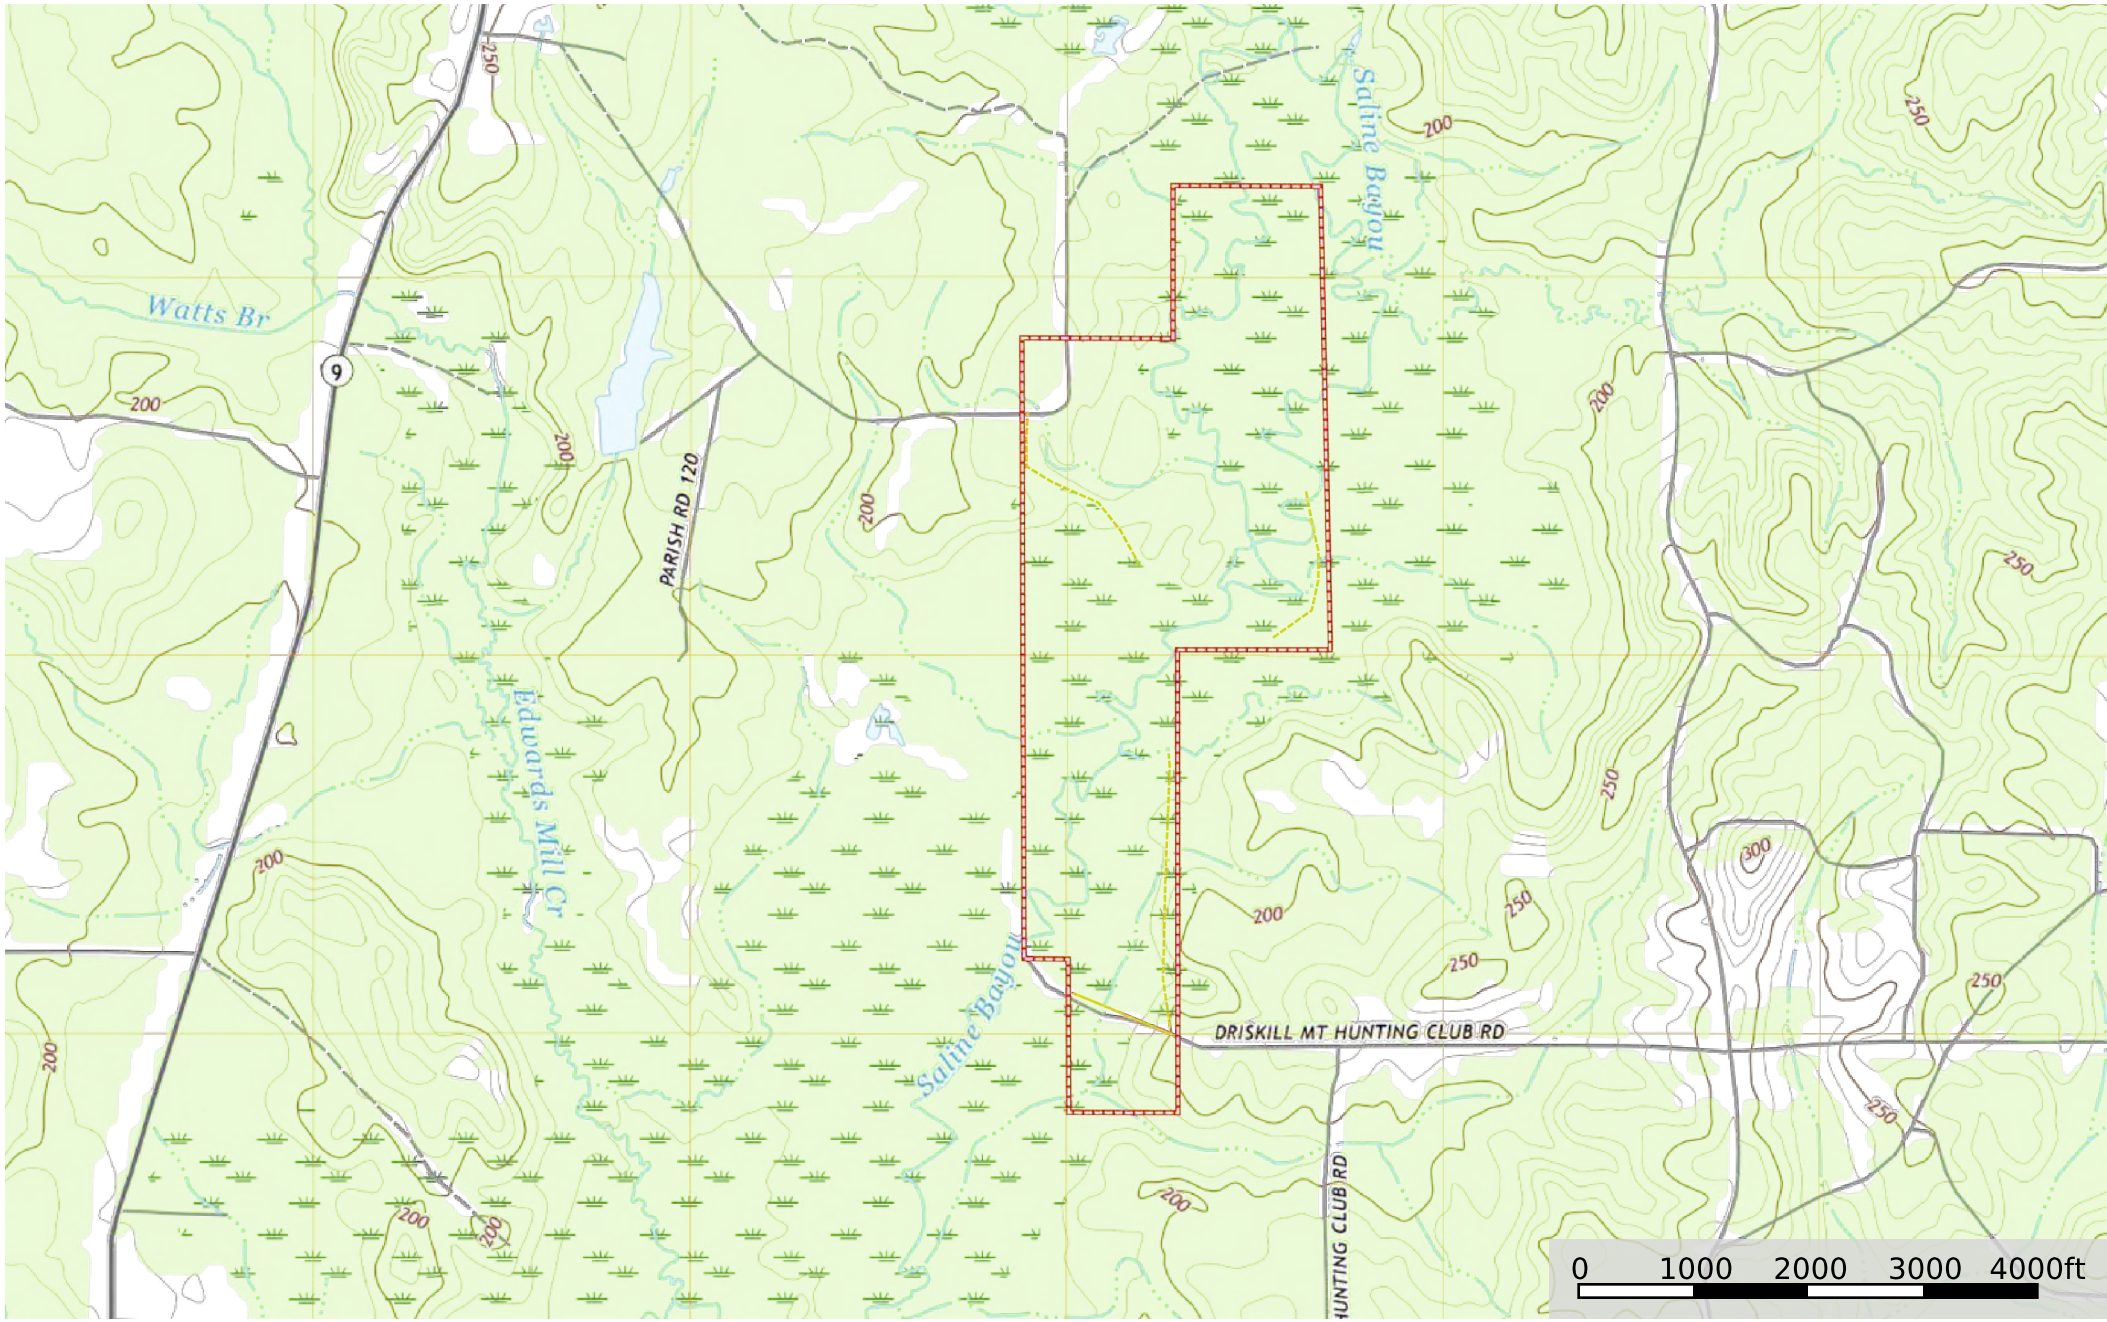

Saline Bayou 310

Louisiana, AC +/-

--- Road / Trail — Primary Road □ Boundary

--- Road / Trail — Primary Road □ Boundary

- Road / Trail
- Primary Road
- - - Boundary
- - - Stream, Intermittent
- River/Creek
- Water Body

Saline Bayou 310

Louisiana, AC +/-

--- Road / Trail — Primary Road □ Boundary