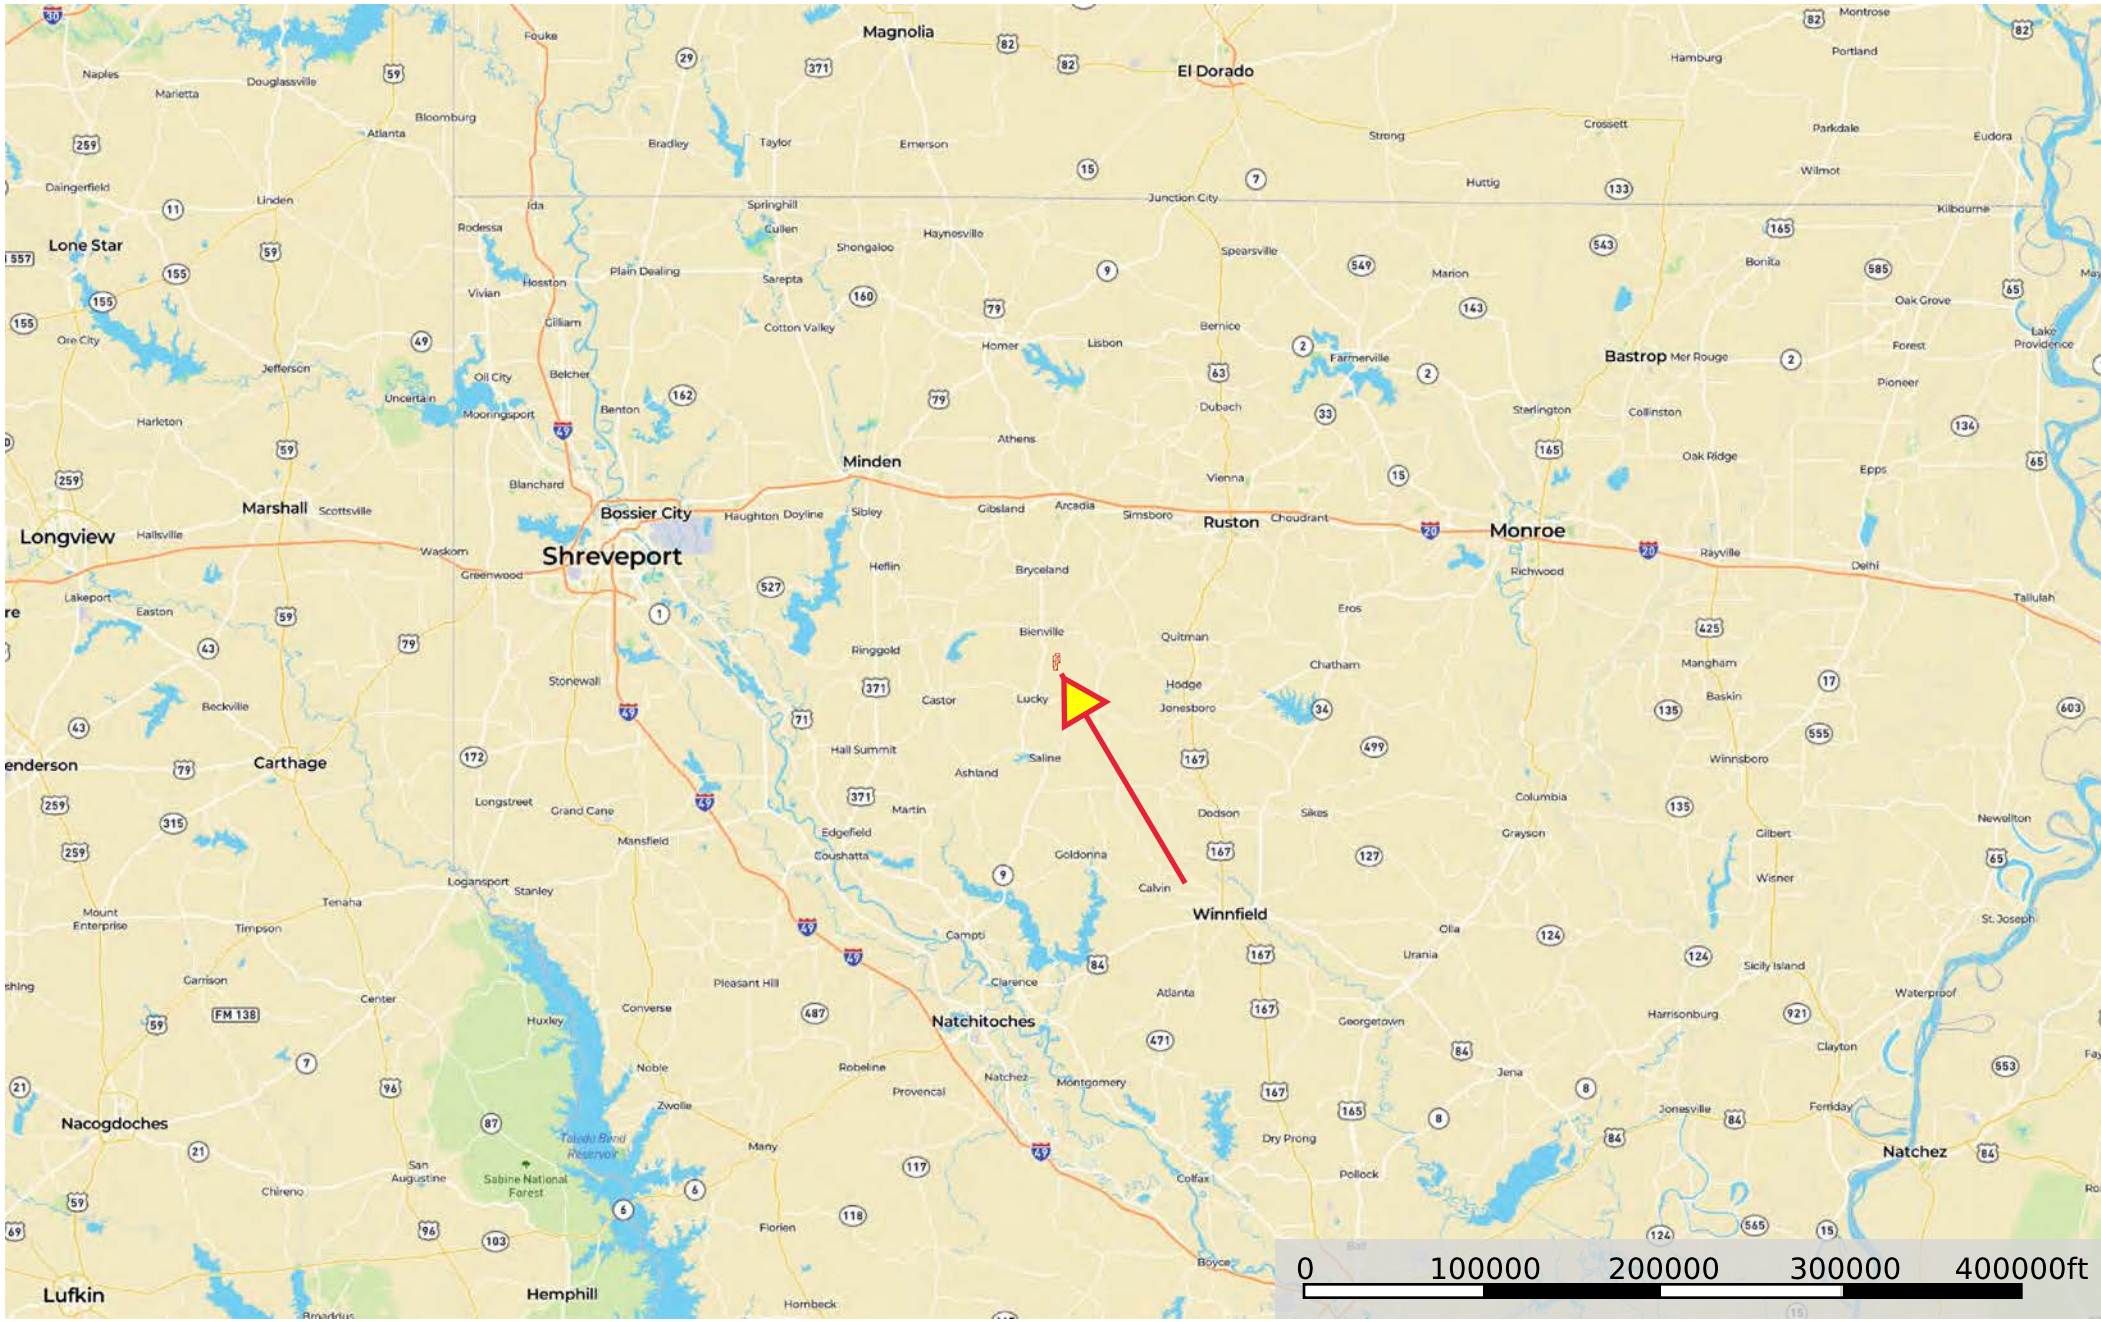

Saline Bayou 310

Louisiana, AC +/-

--- Road / Trail — Primary Road □ Boundary

--- Road / Trail — Primary Road □ Boundary

- Road / Trail
- Primary Road
- - - Boundary
- - - Stream, Intermittent
- River/Creek
- Water Body

Saline Bayou 310

Louisiana, AC +/-

--- Road / Trail — Primary Road □ Boundary