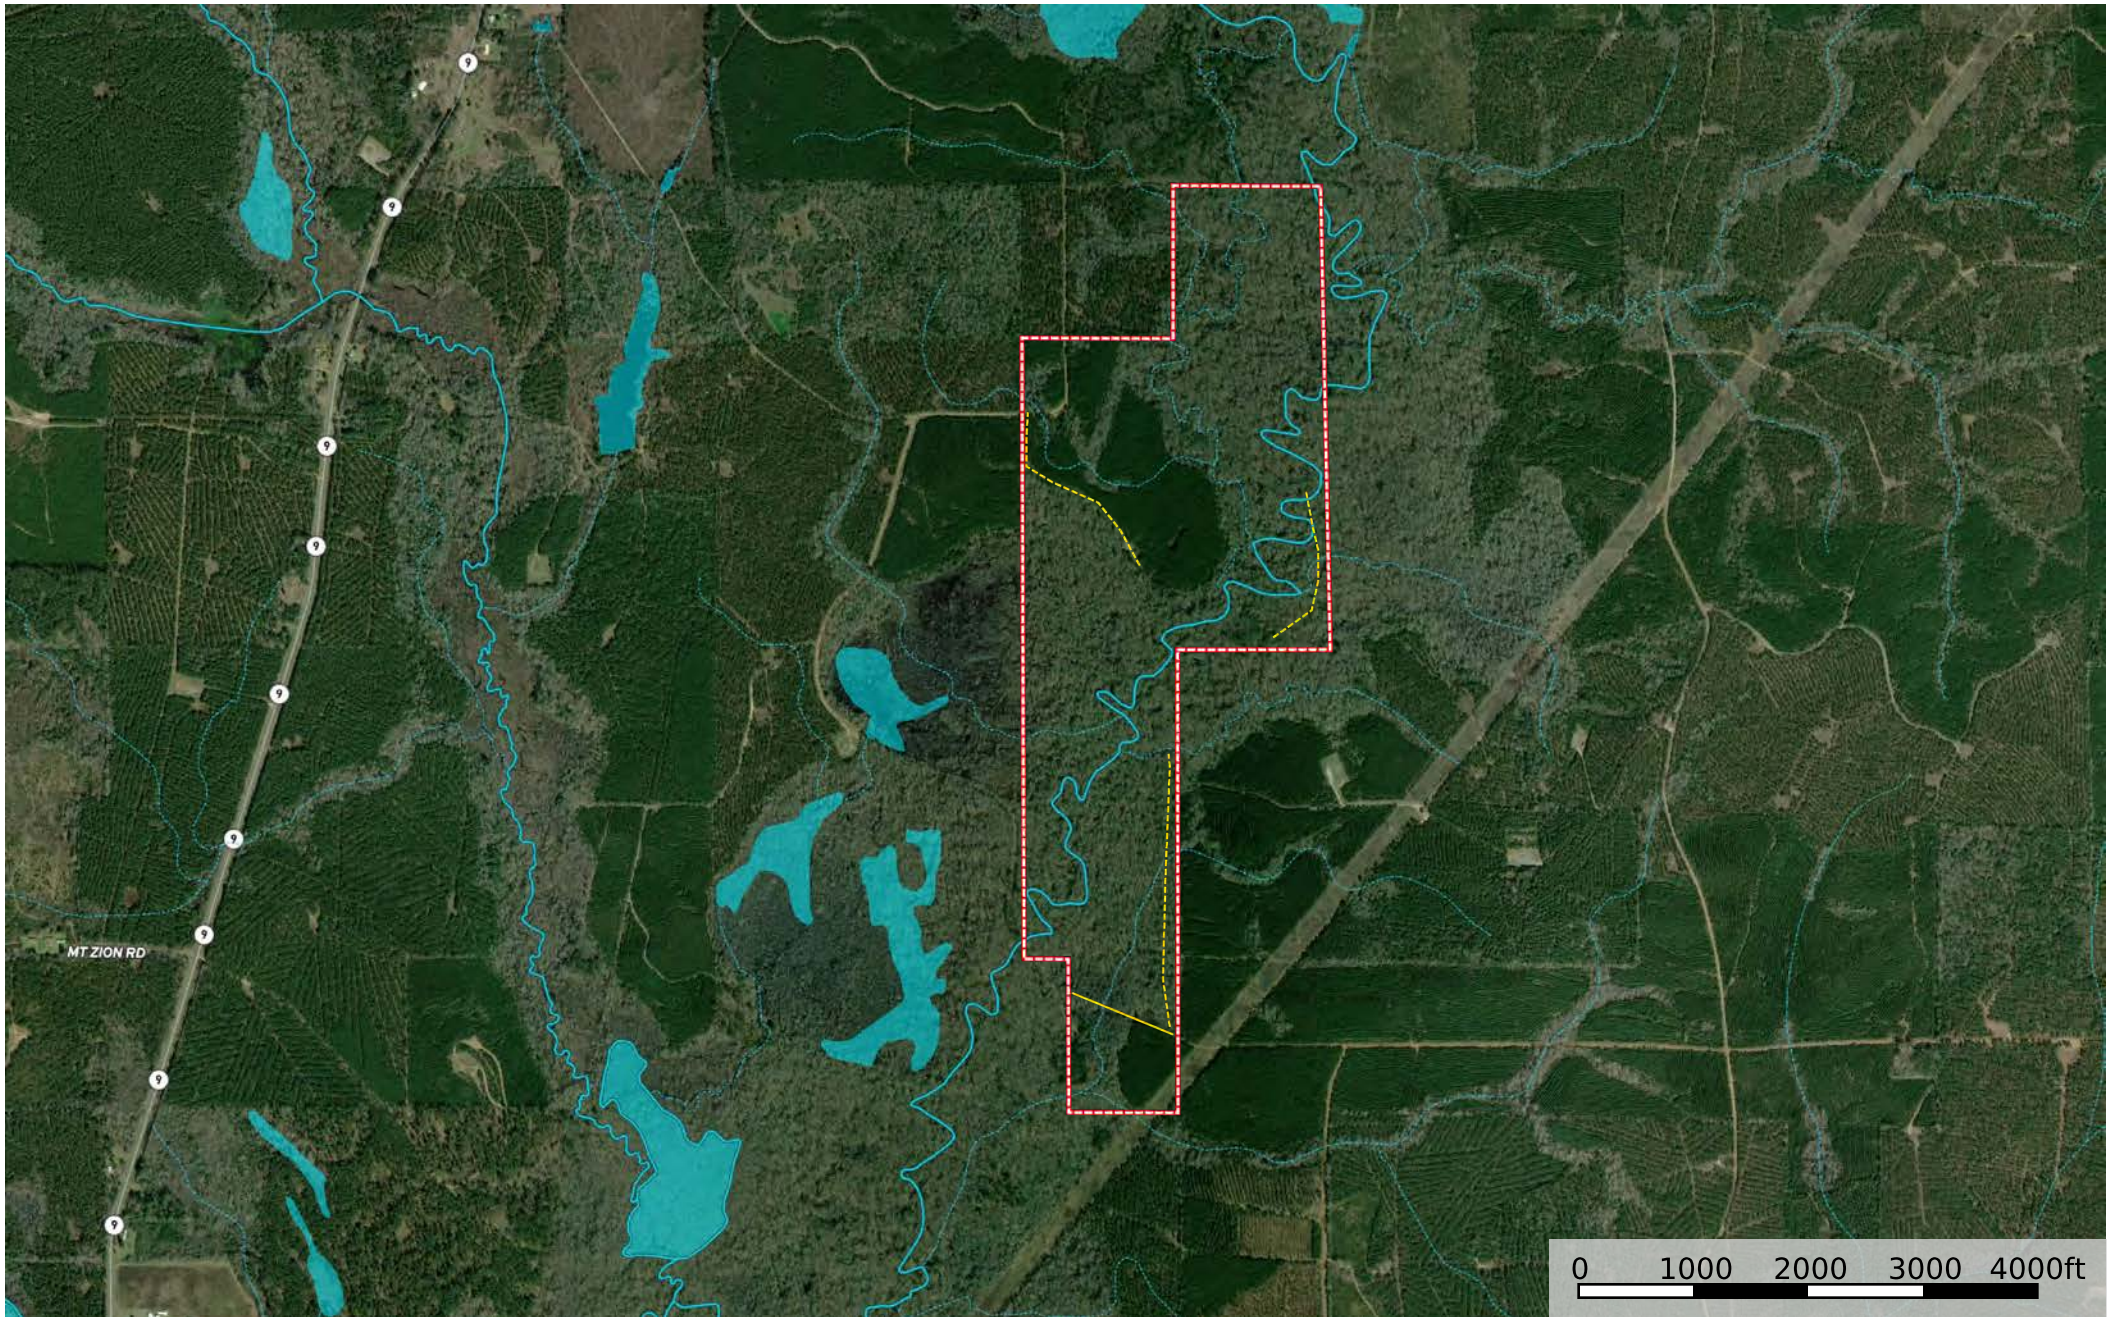

Saline Bayou 310

Louisiana, AC +/-

--- Road / Trail — Primary Road □ Boundary

--- Road / Trail — Primary Road □ Boundary

- Road / Trail
- Primary Road
- - - Boundary
- - - Stream, Intermittent
- River/Creek
- Water Body

Saline Bayou 310

Louisiana, AC +/-

--- Road / Trail — Primary Road □ Boundary