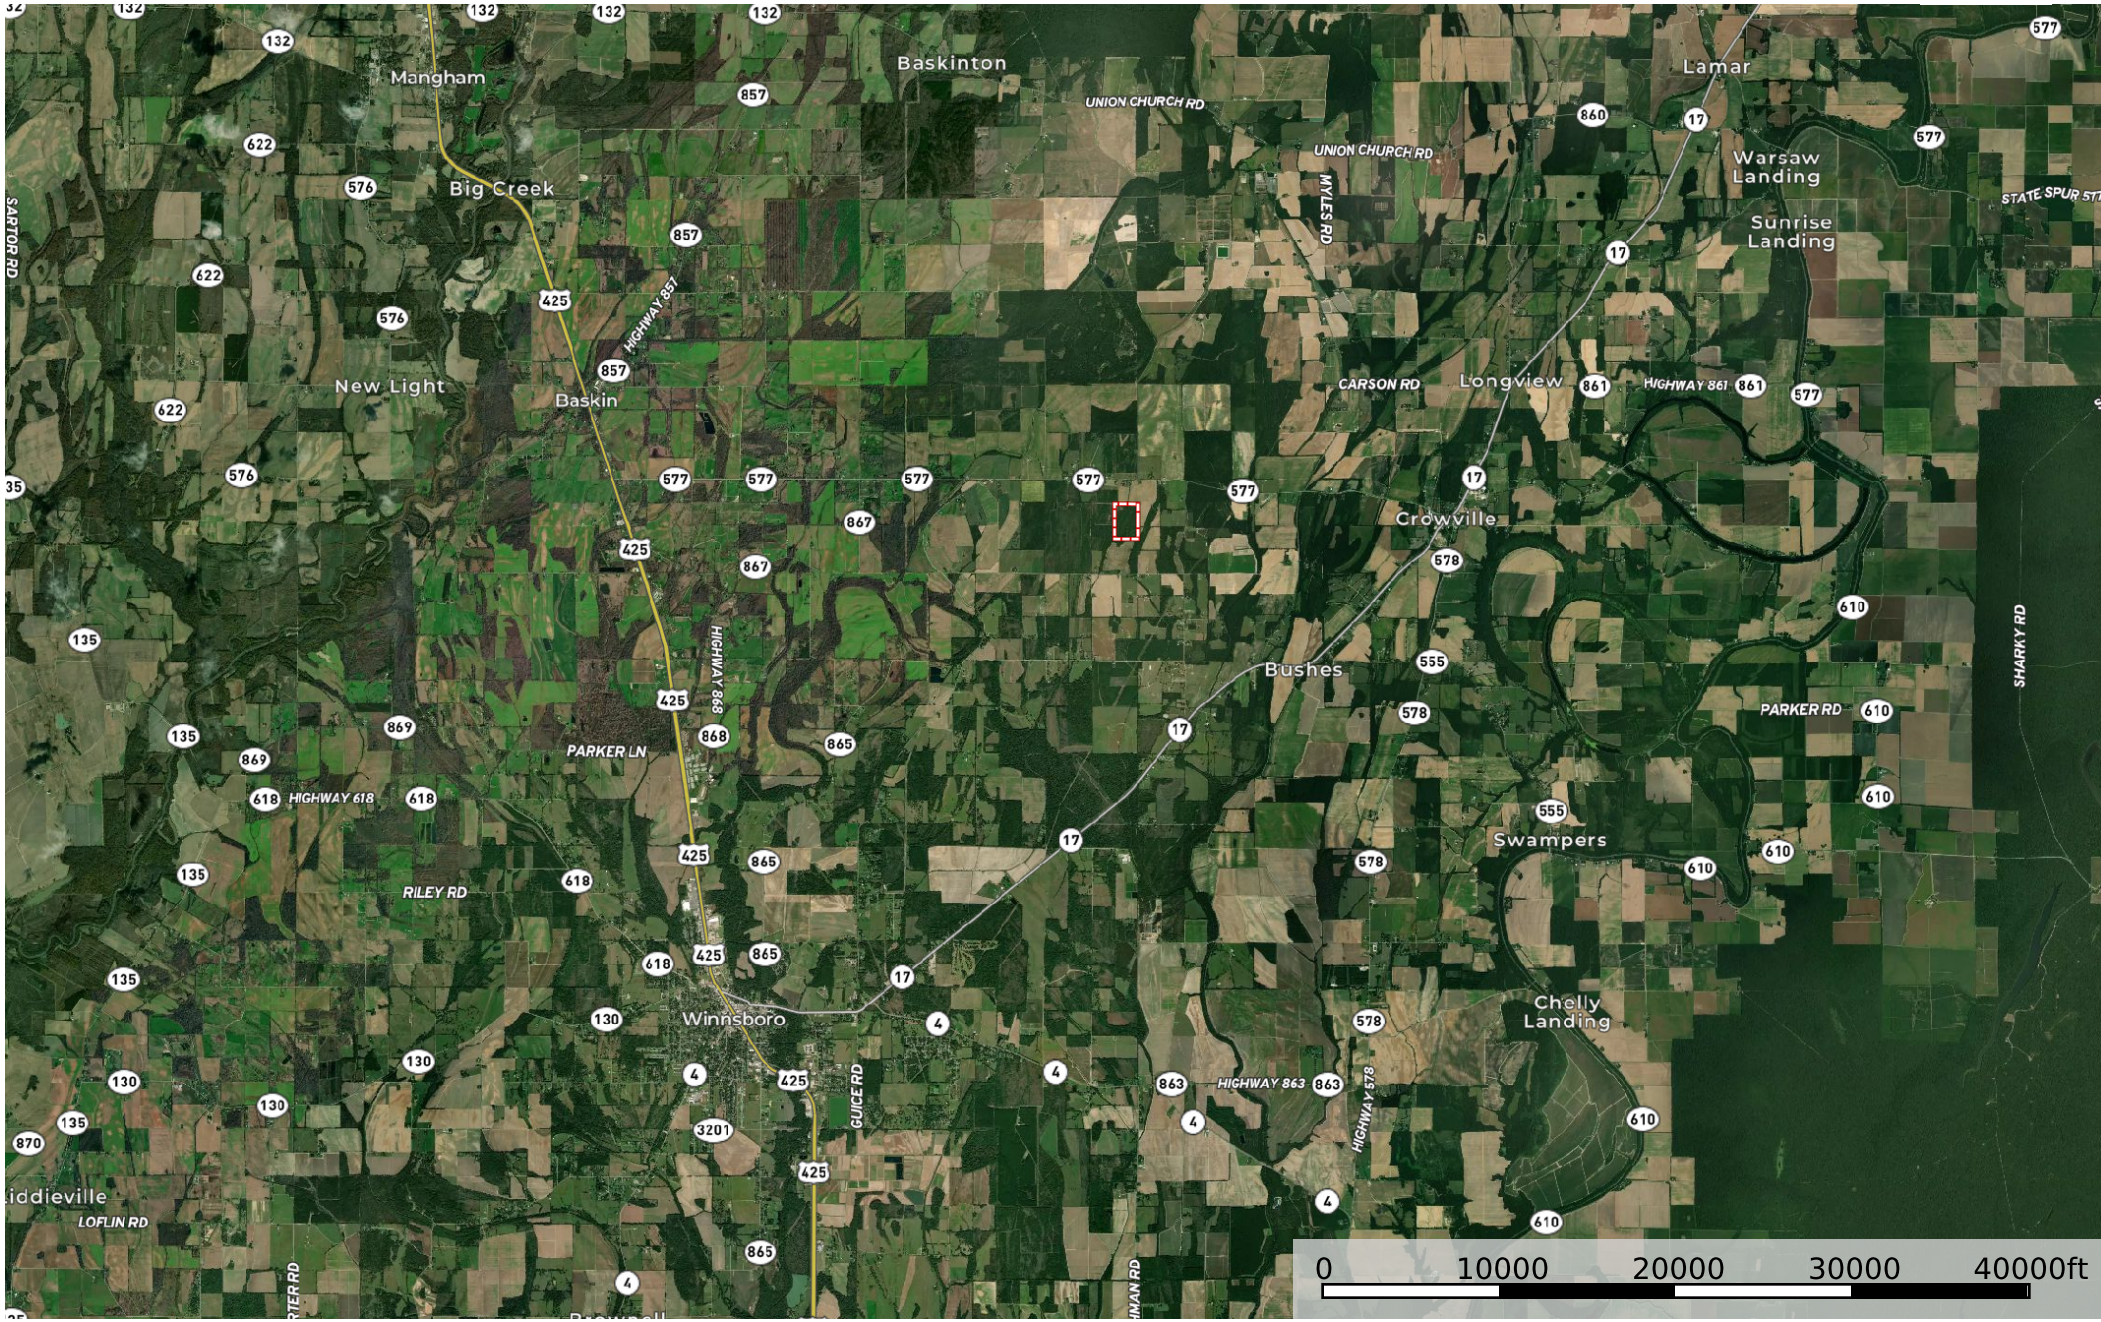

LA - Franklin Jones 60 ac +/-
Franklin Parish, Louisiana, 60 AC +/-

Boundary