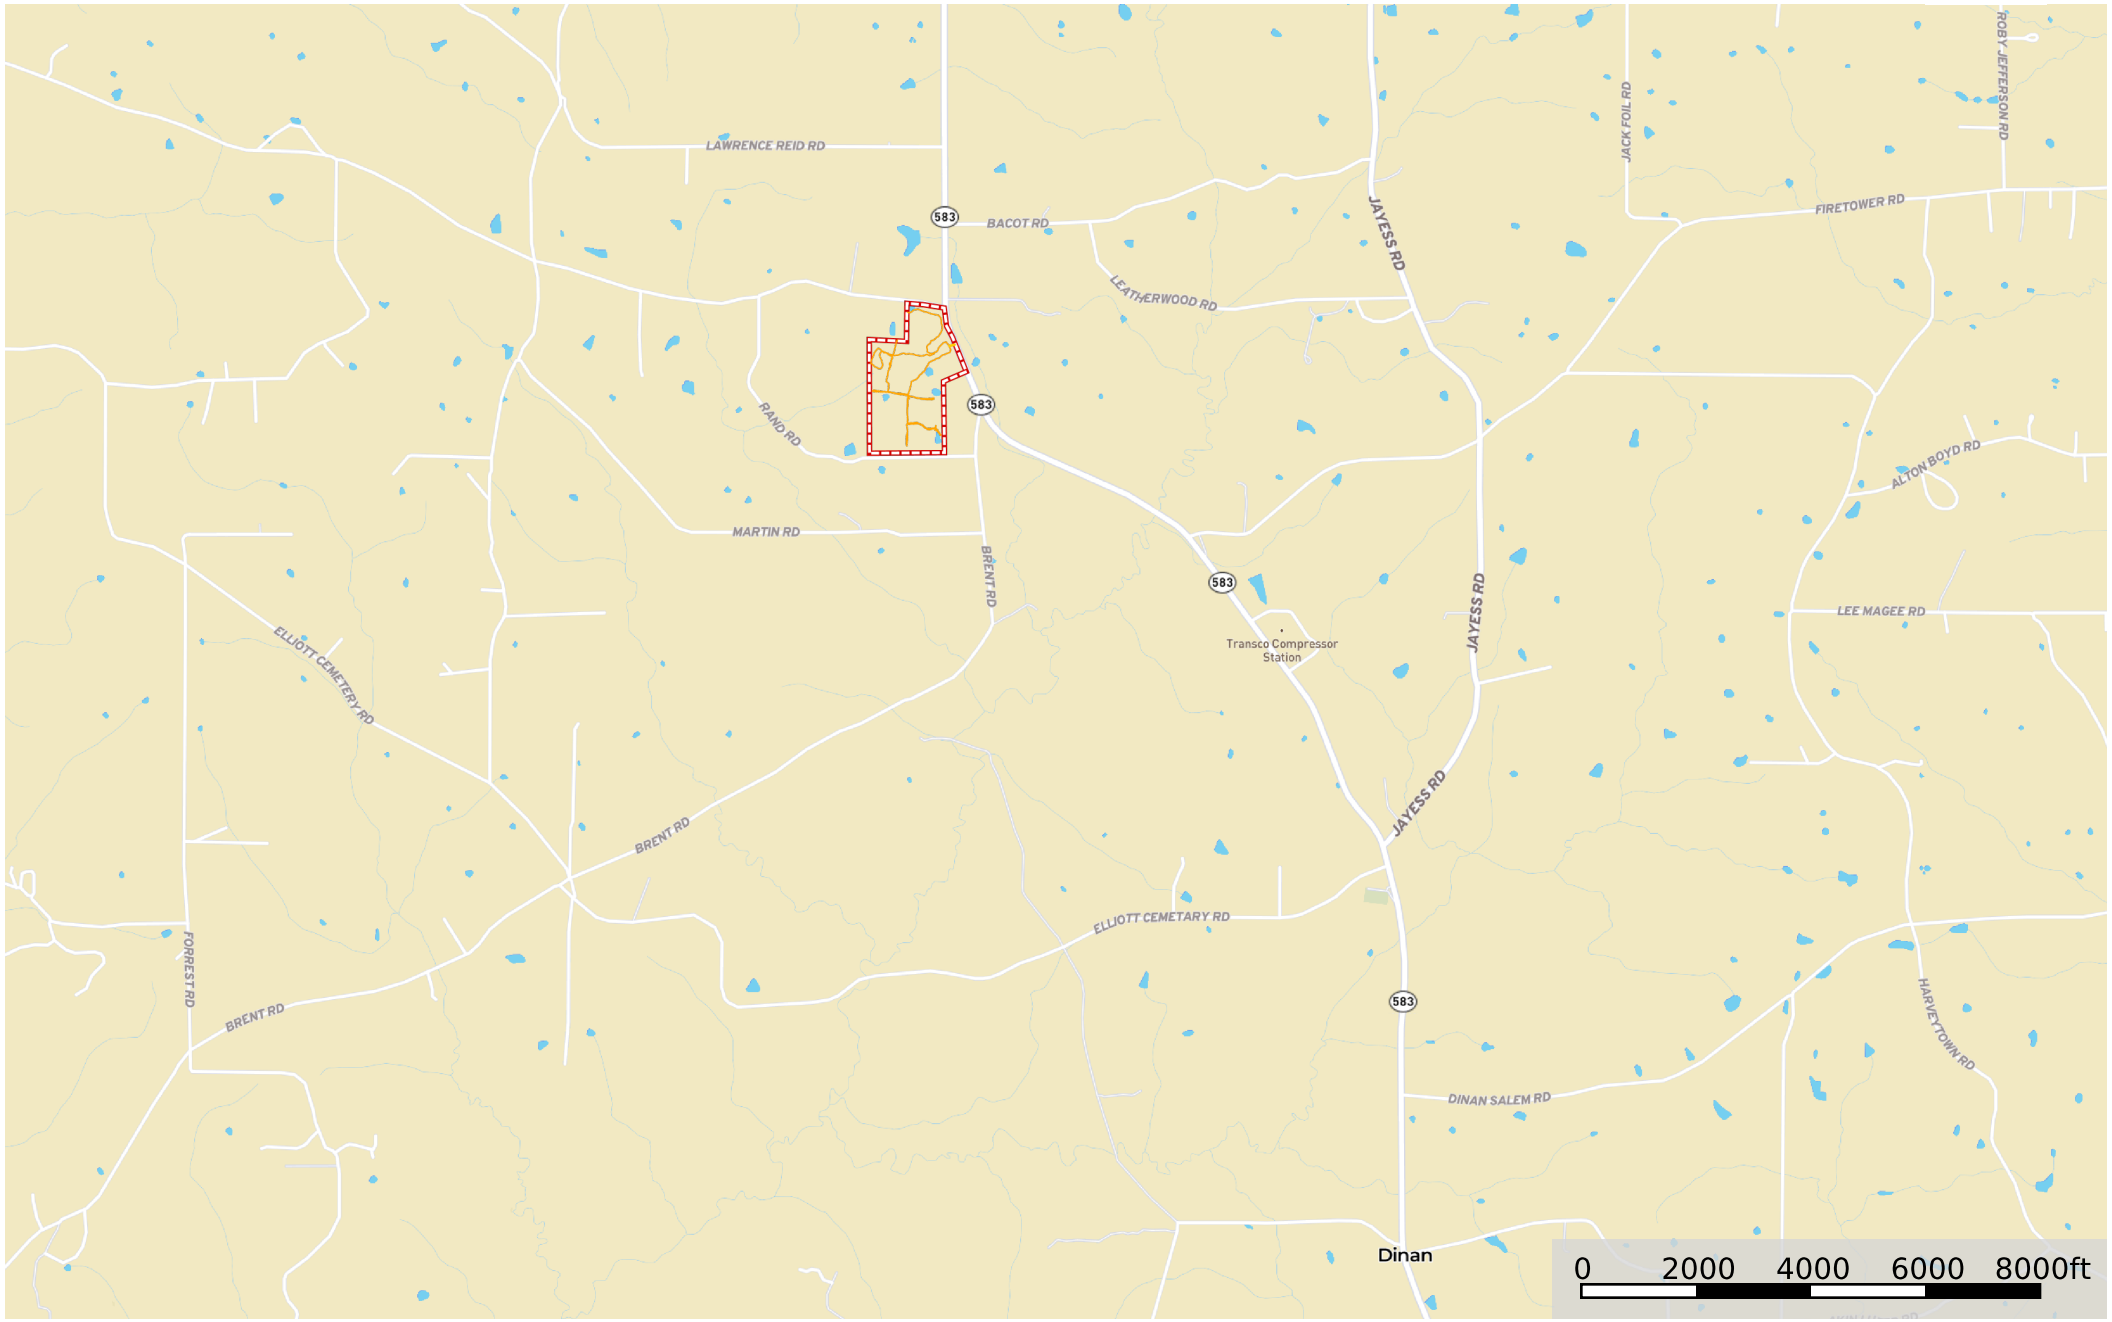

73 Acres-Hwy 583 N

Walthall County, Mississippi, 73 AC +/-

Primary Road Tour Boundary