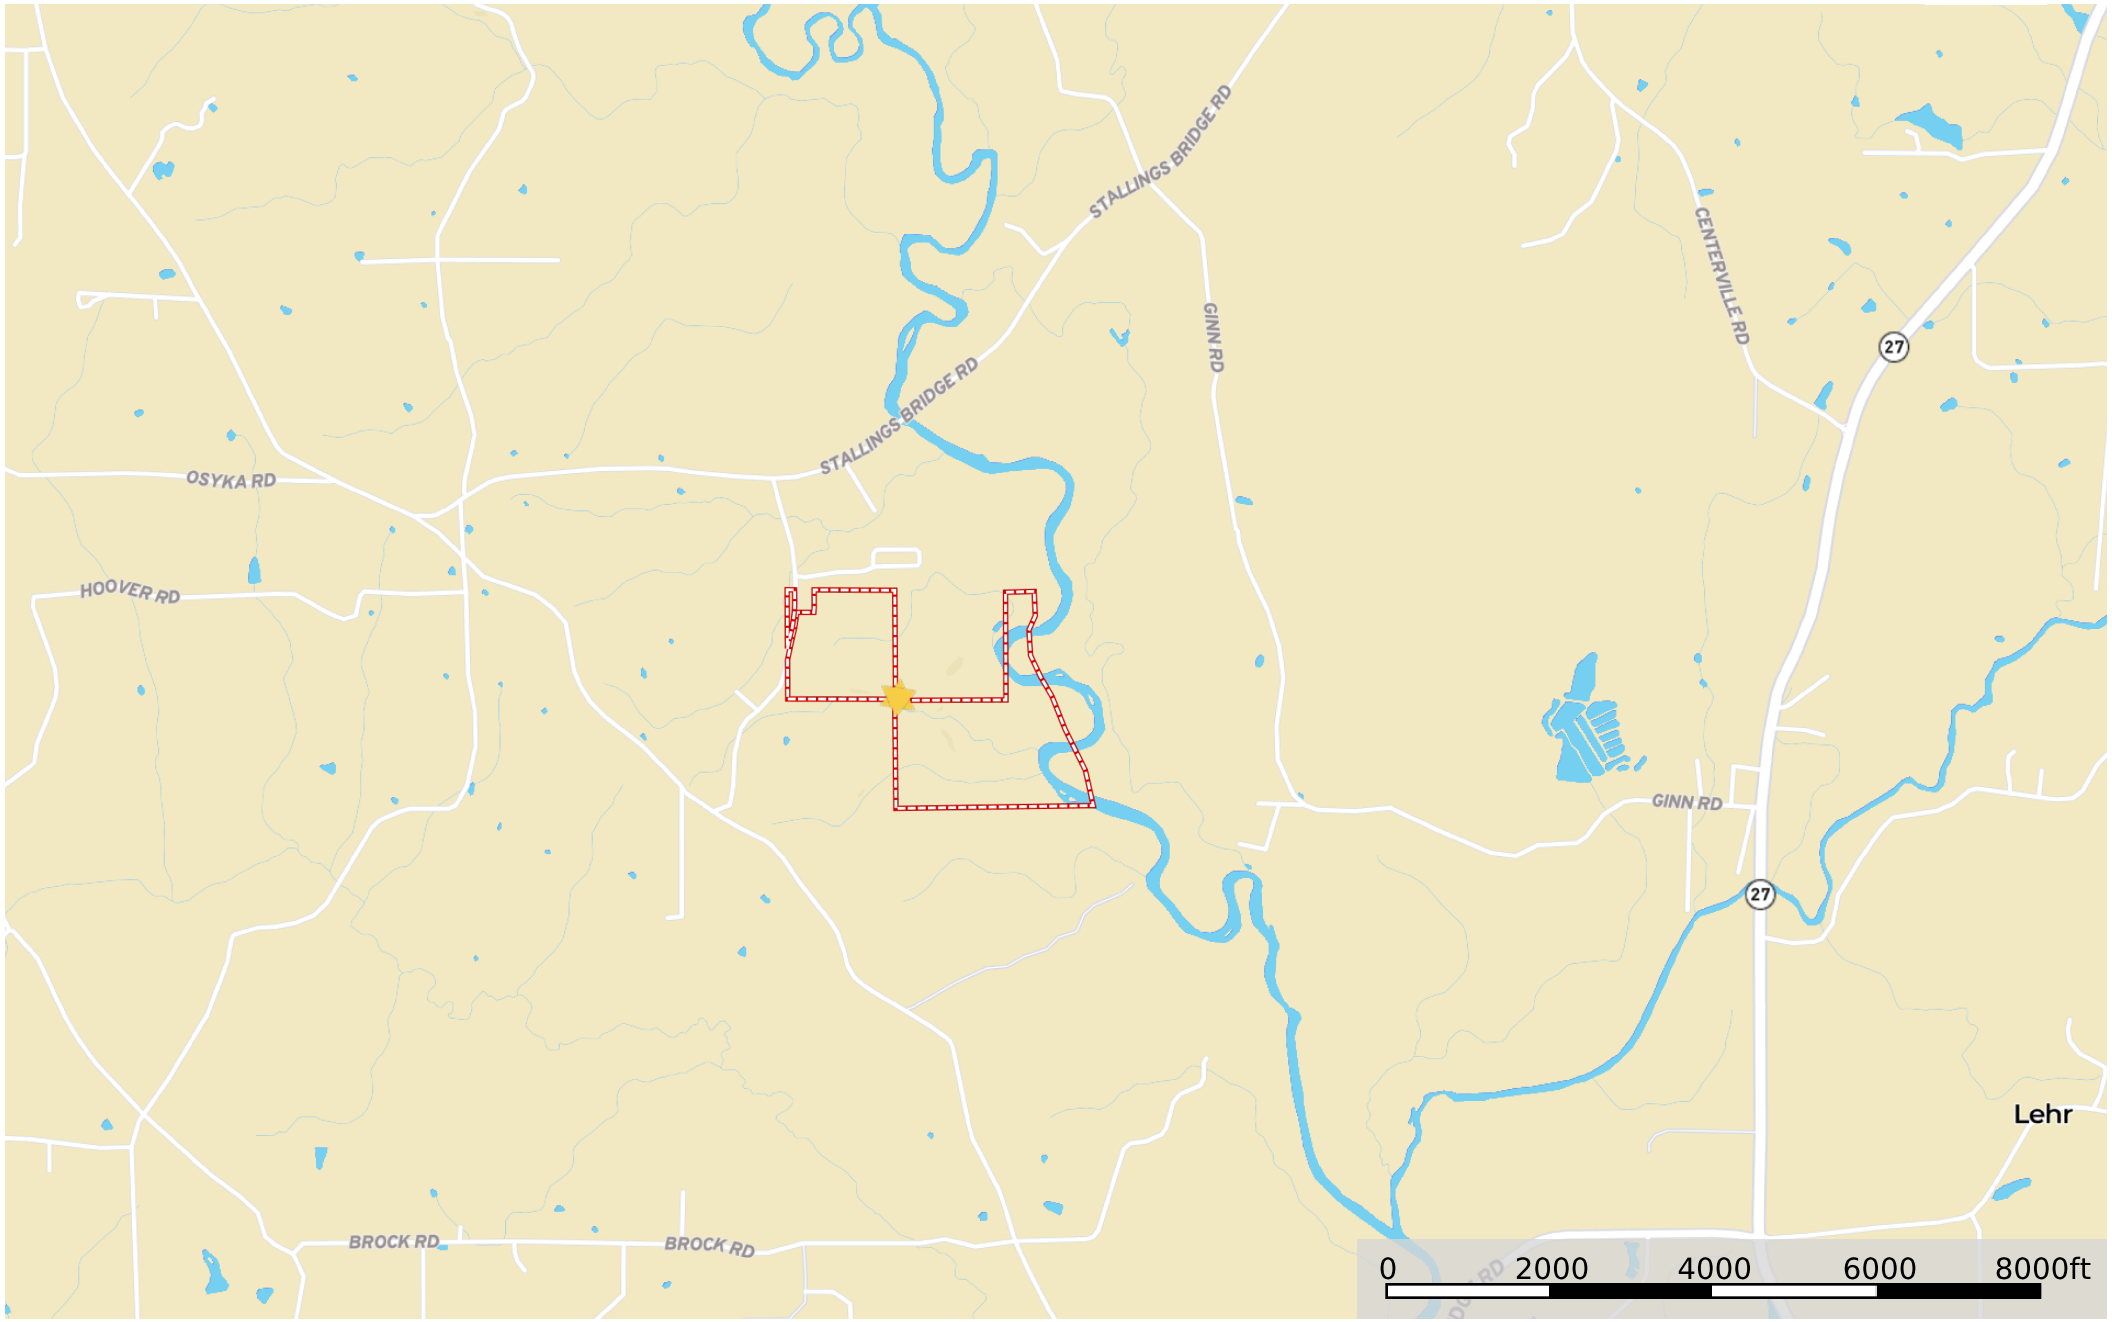

112 acres-11 Boyd Rd

Walthall County, Mississippi, 112 AC +/-

Distance Boundary

112 acres-11 Boyd Rd
Walthall County, Mississippi, 112 AC +/-

Distance Boundary