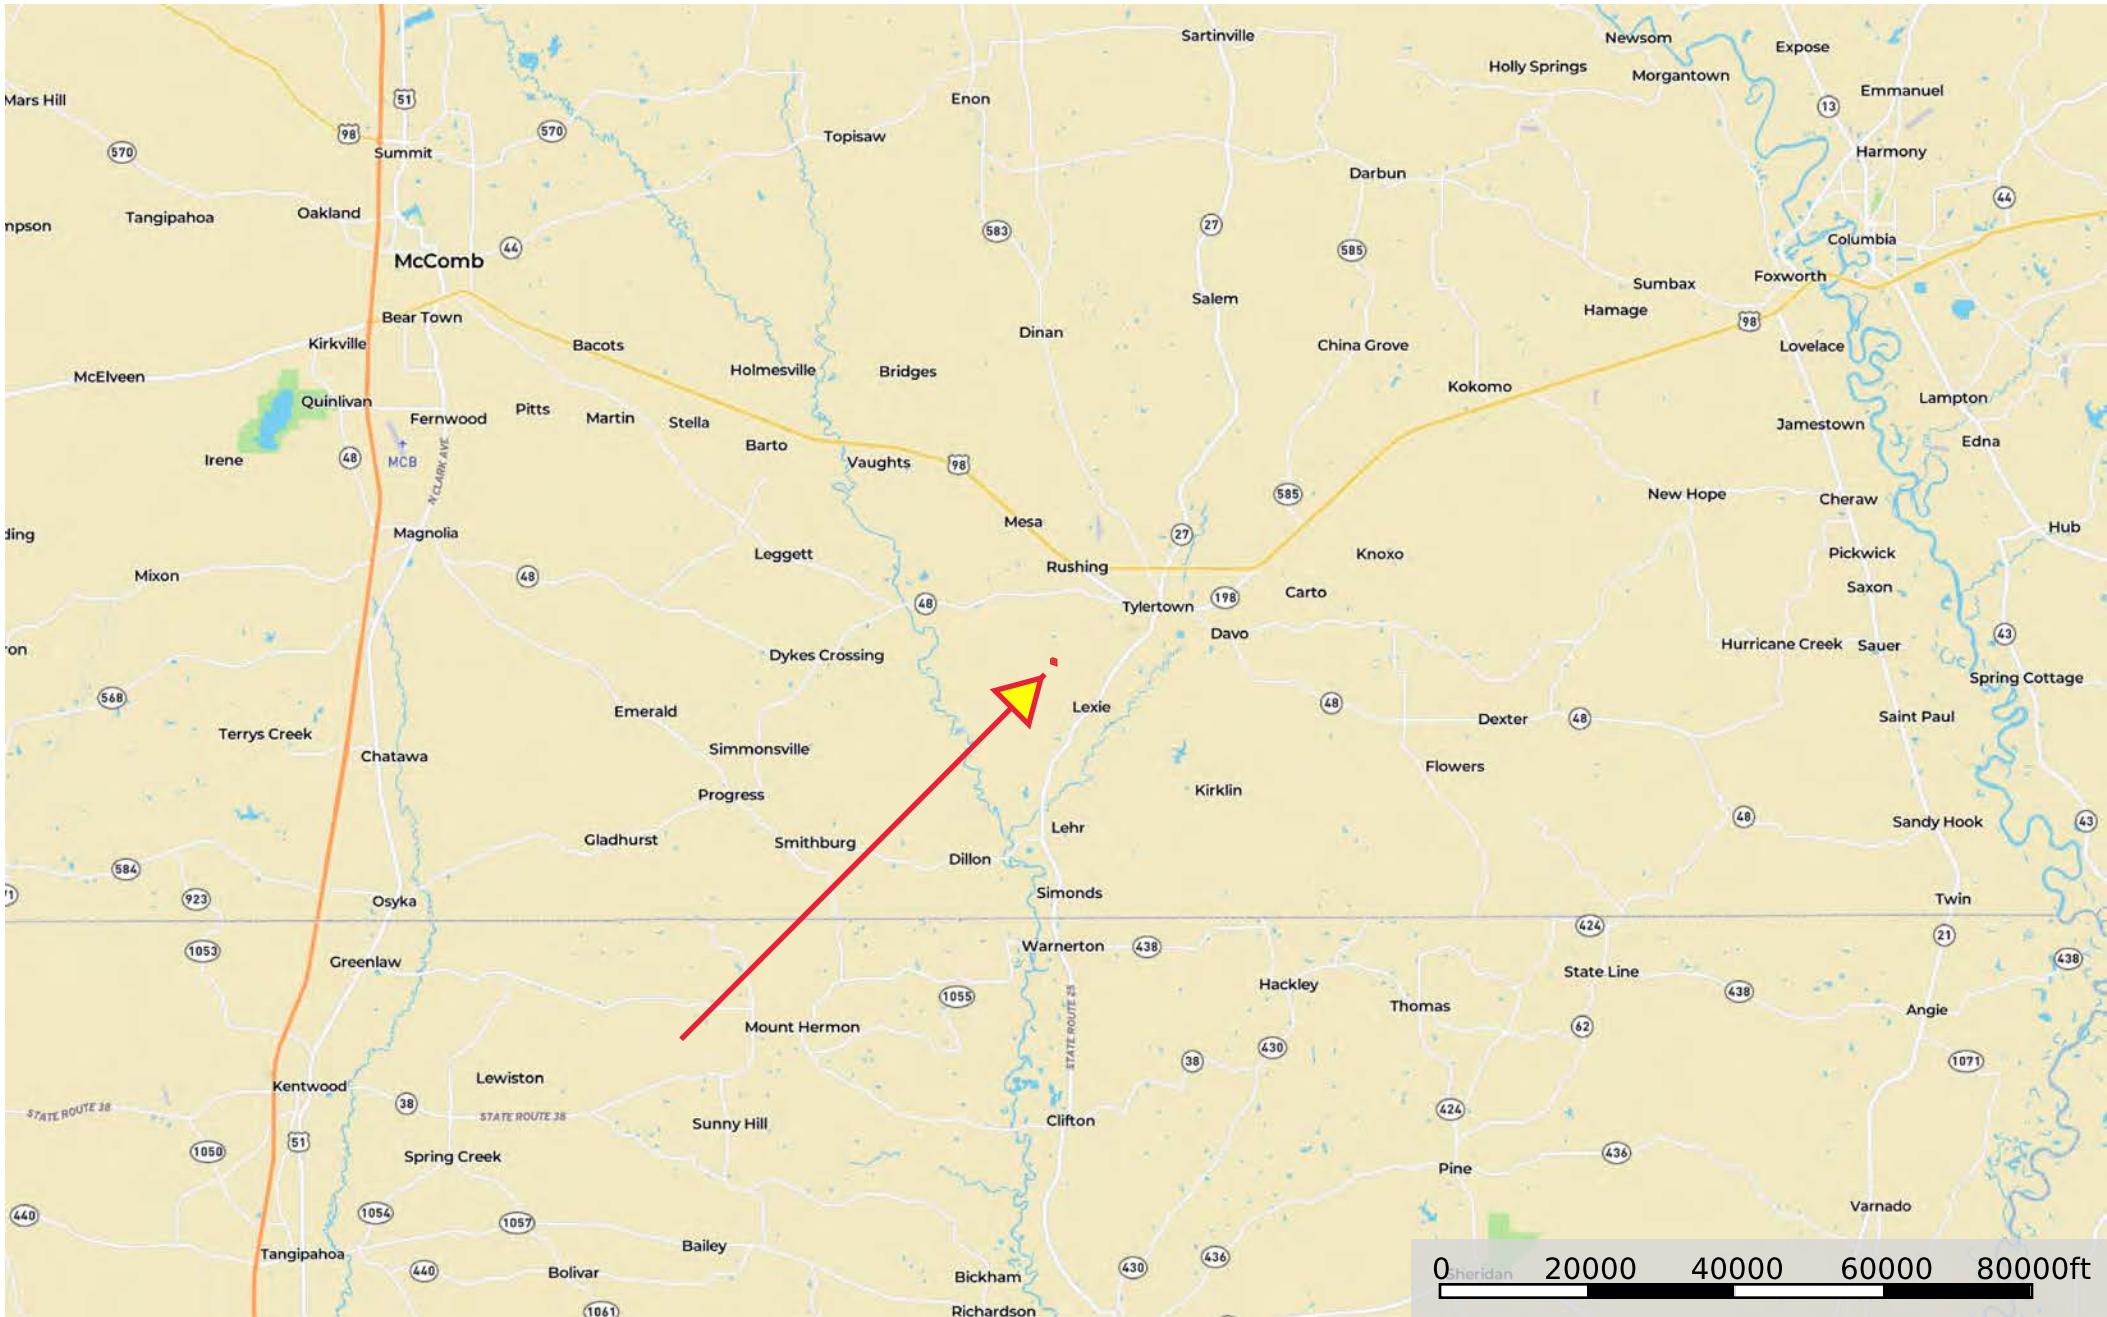

166 W Lexie Rd. Tylertown

Walthall County, Mississippi, 6.5 AC +/-

166 W Lexie Rd.

166 W Lexie Rd.