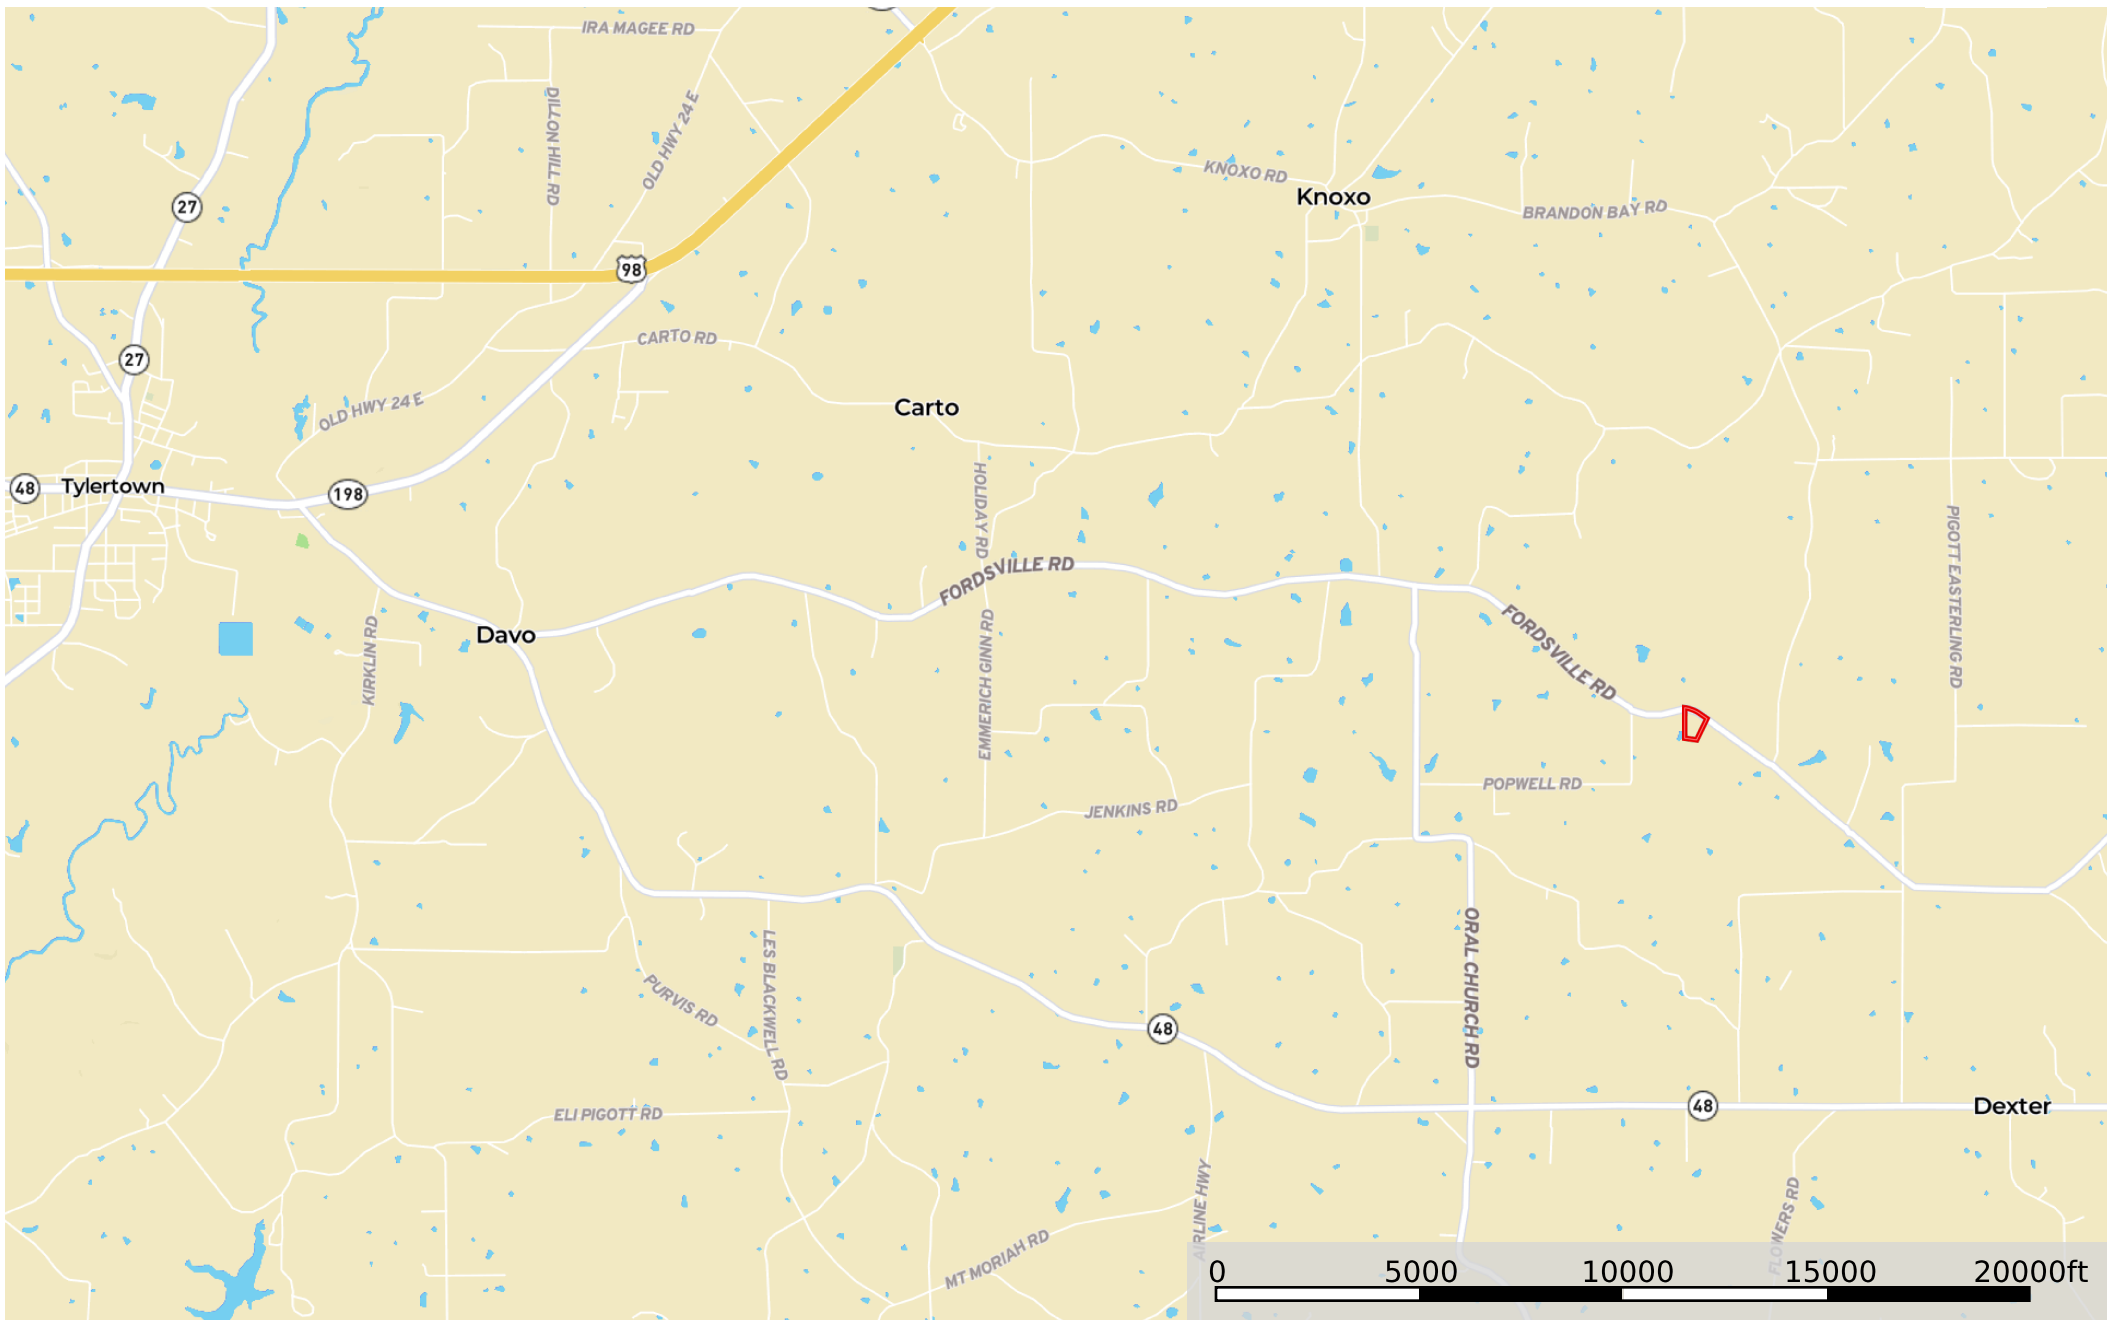

615 Fordsville Rd

Walthall County, Mississippi, 7 AC +/-

 Boundary