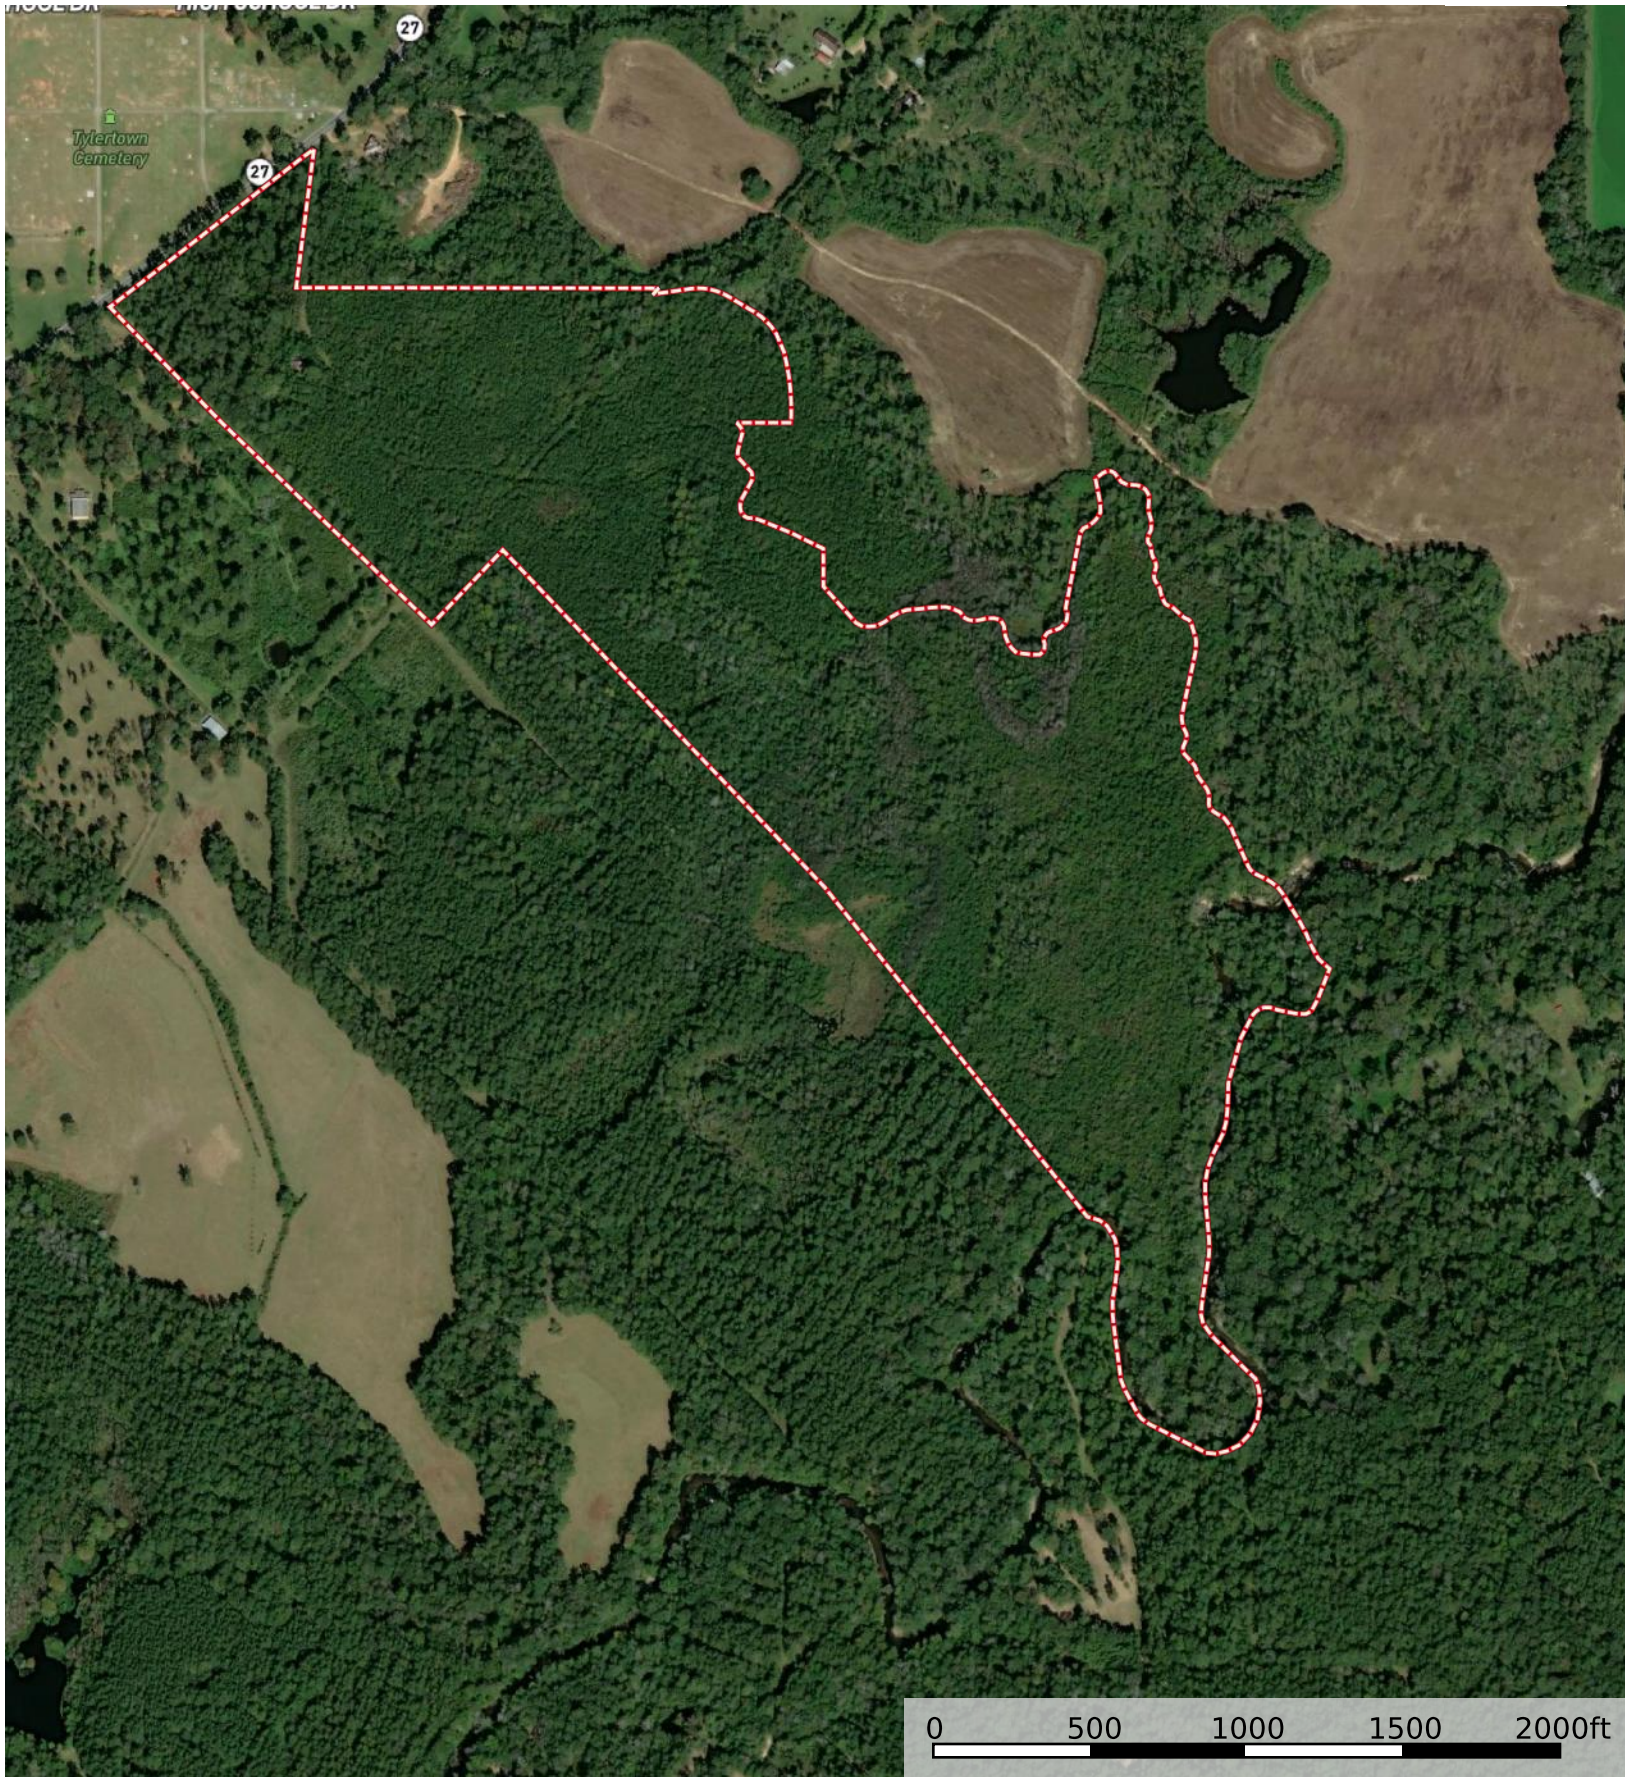

110 Acres Magee's Creek

Walthall County, Mississippi, 110 AC +/-

 Boundary