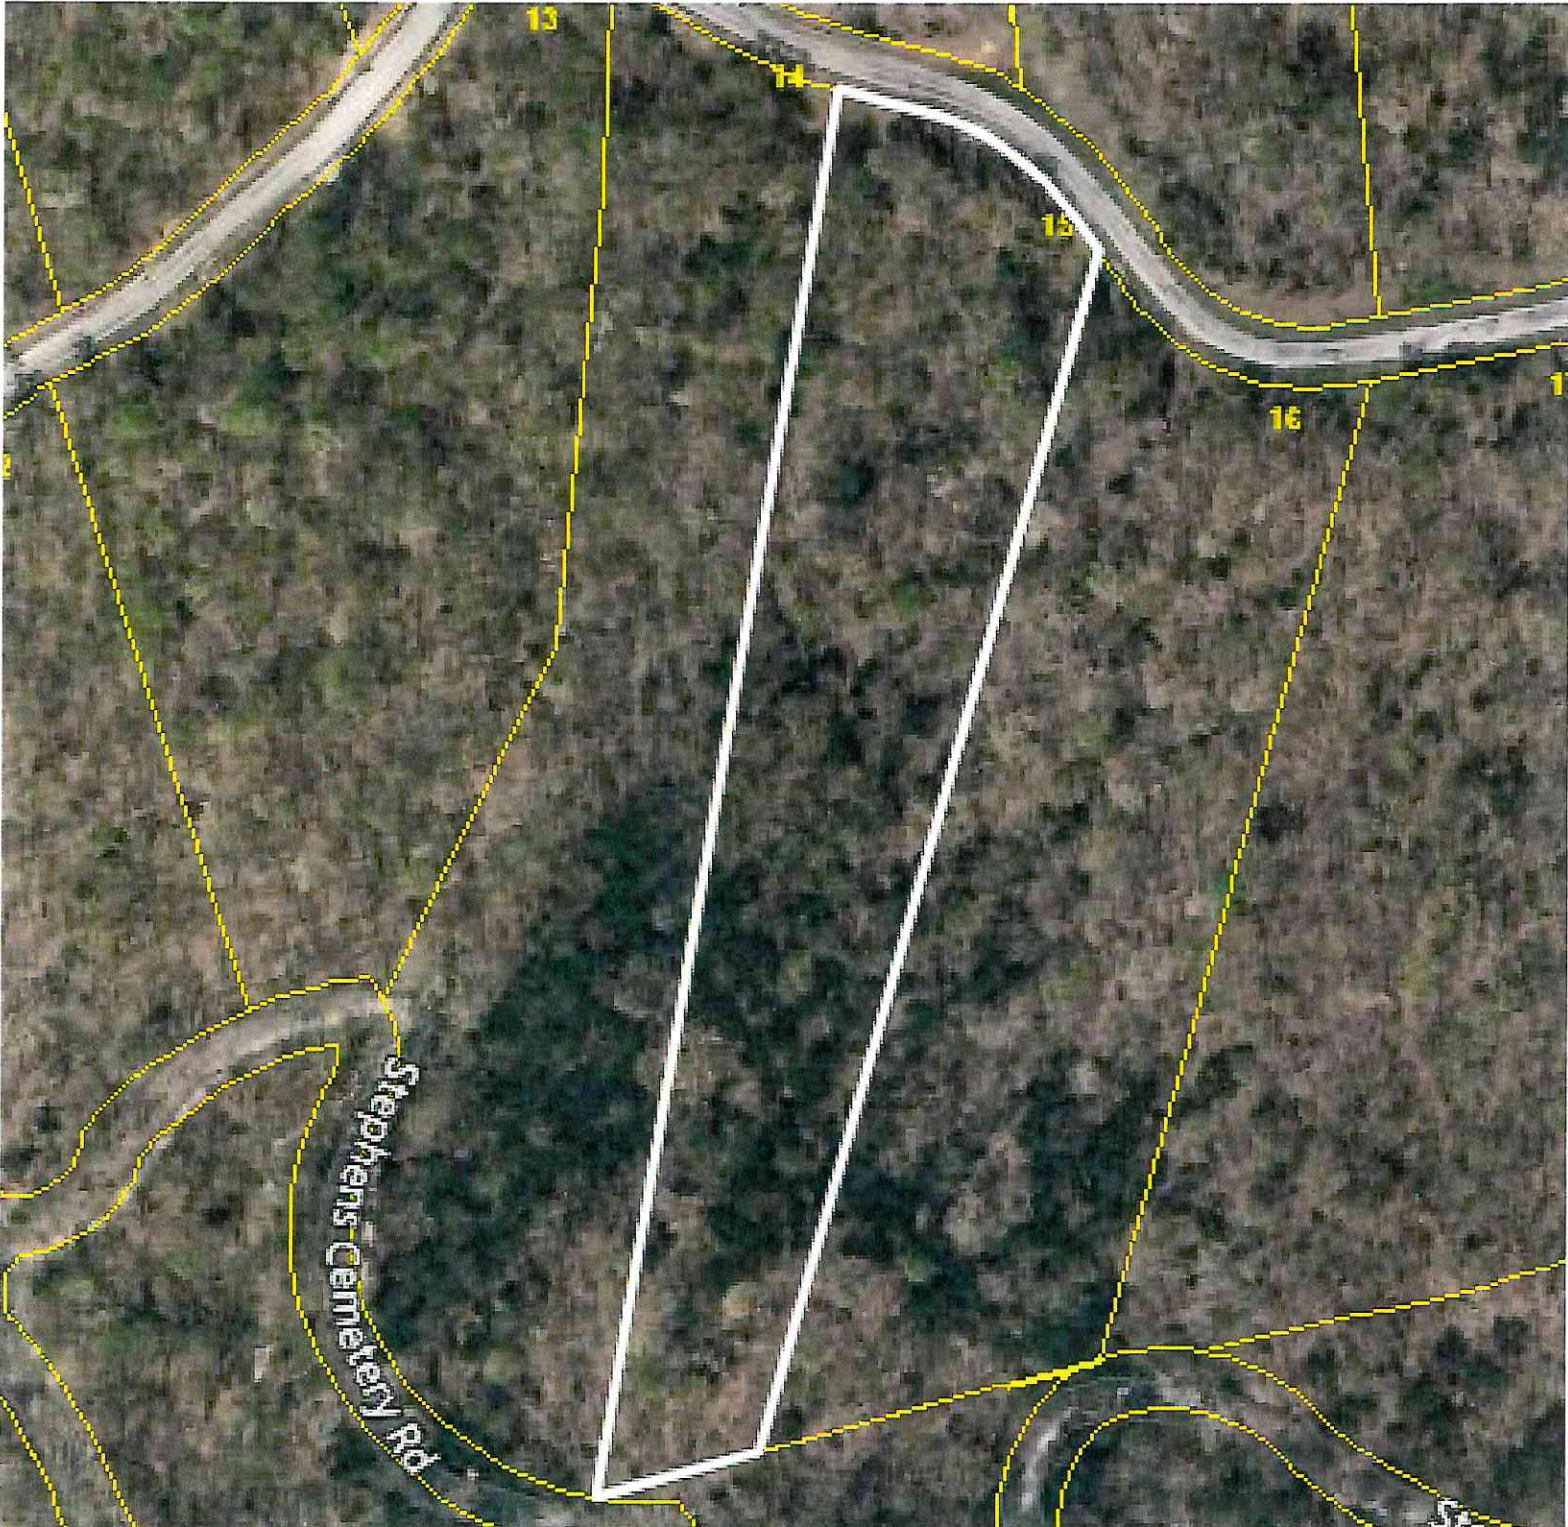

Debra Dodd
No. 1 Quality Realty
931-397-1660
debradodd@no1qualityrealty.com

 **MLS Tax Suite**TM
Powered by CRS Data

Map for Parcel Address: Cheyenne Dr TN Parcel ID: 084 020.24

Debra Dodd
No. 1 Quality Realty
931-397-1660
debradodd@no1qualityrealty.com

MLS Tax SuiteTM

Powered by CRS Data

Map for Parcel Address: Cheyenne Dr TN Parcel ID: 084 020.24

Debra Dodd
No. 1 Quality Realty
931-397-1660
debradodd@no1qualityrealty.com

Map for Parcel Address: Cheyenne Dr TN Parcel ID: 084 020.24