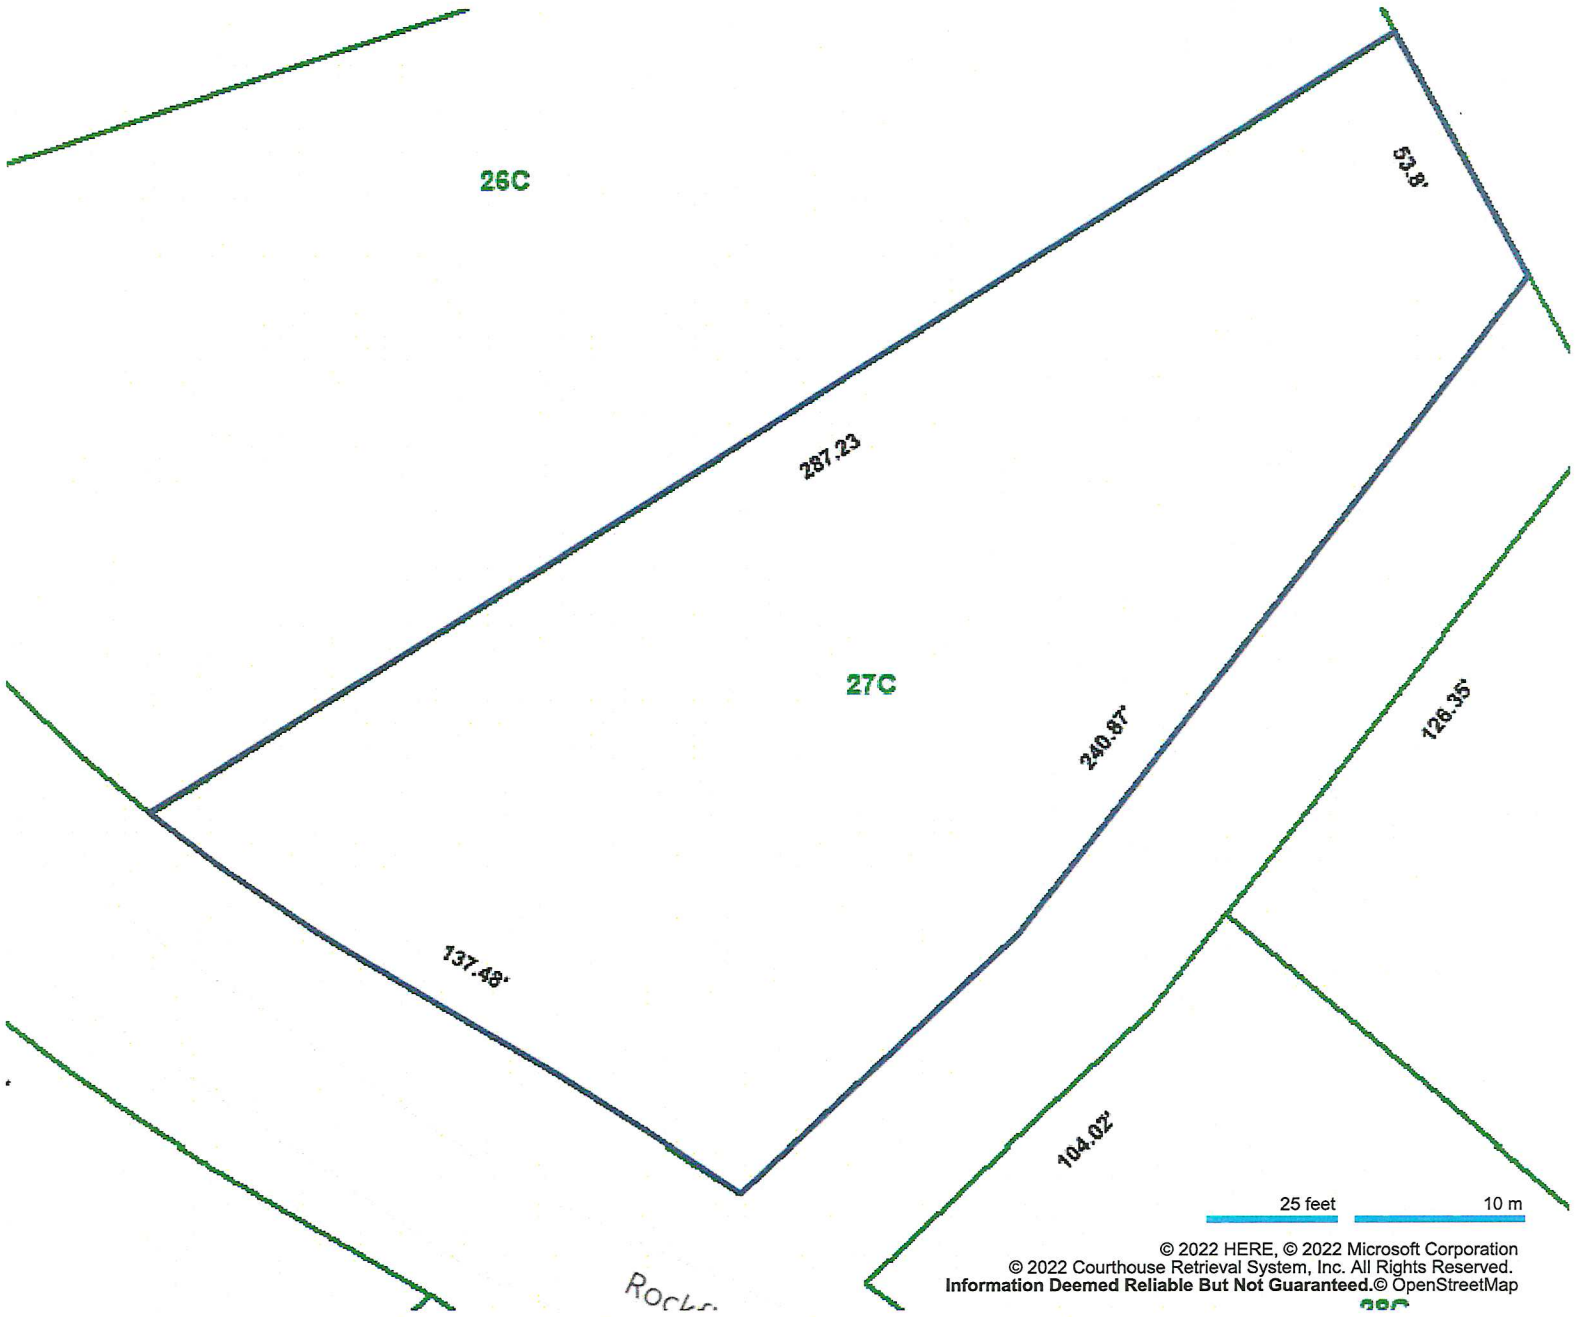

Debra Dodd  
 No. 1 Quality Realty  
 931-397-1660  
 debradodd@no1qualityrealty.com

Map for Parcel Address: Rockfish Rd TN Parcel ID: 0580 C 028.00

© 2022 Courthouse Retrieval System, Inc. All Rights Reserved.  
 Information Deemed Reliable But Not Guaranteed.

Debra Dodd  
 No. 1 Quality Realty  
 931-397-1660  
 debradodd@no1qualityrealty.com

Map for Parcel Address: Rockfish Rd TN Parcel ID: 058O C 028.00

© 2022 HERE, © 2022 Microsoft Corporation  
 © 2022 Courthouse Retrieval System, Inc. All Rights Reserved.  
 Information Deemed Reliable But Not Guaranteed. © OpenStreetMap

© 2022 Courthouse Retrieval System, Inc. All Rights Reserved.  
 Information Deemed Reliable But Not Guaranteed.

Debra Dodd  
No. 1 Quality Realty  
931-397-1660  
debradodd@no1qualityrealty.com

Map for Parcel Address: Rockfish Rd TN Parcel ID: 0580 C 028.00