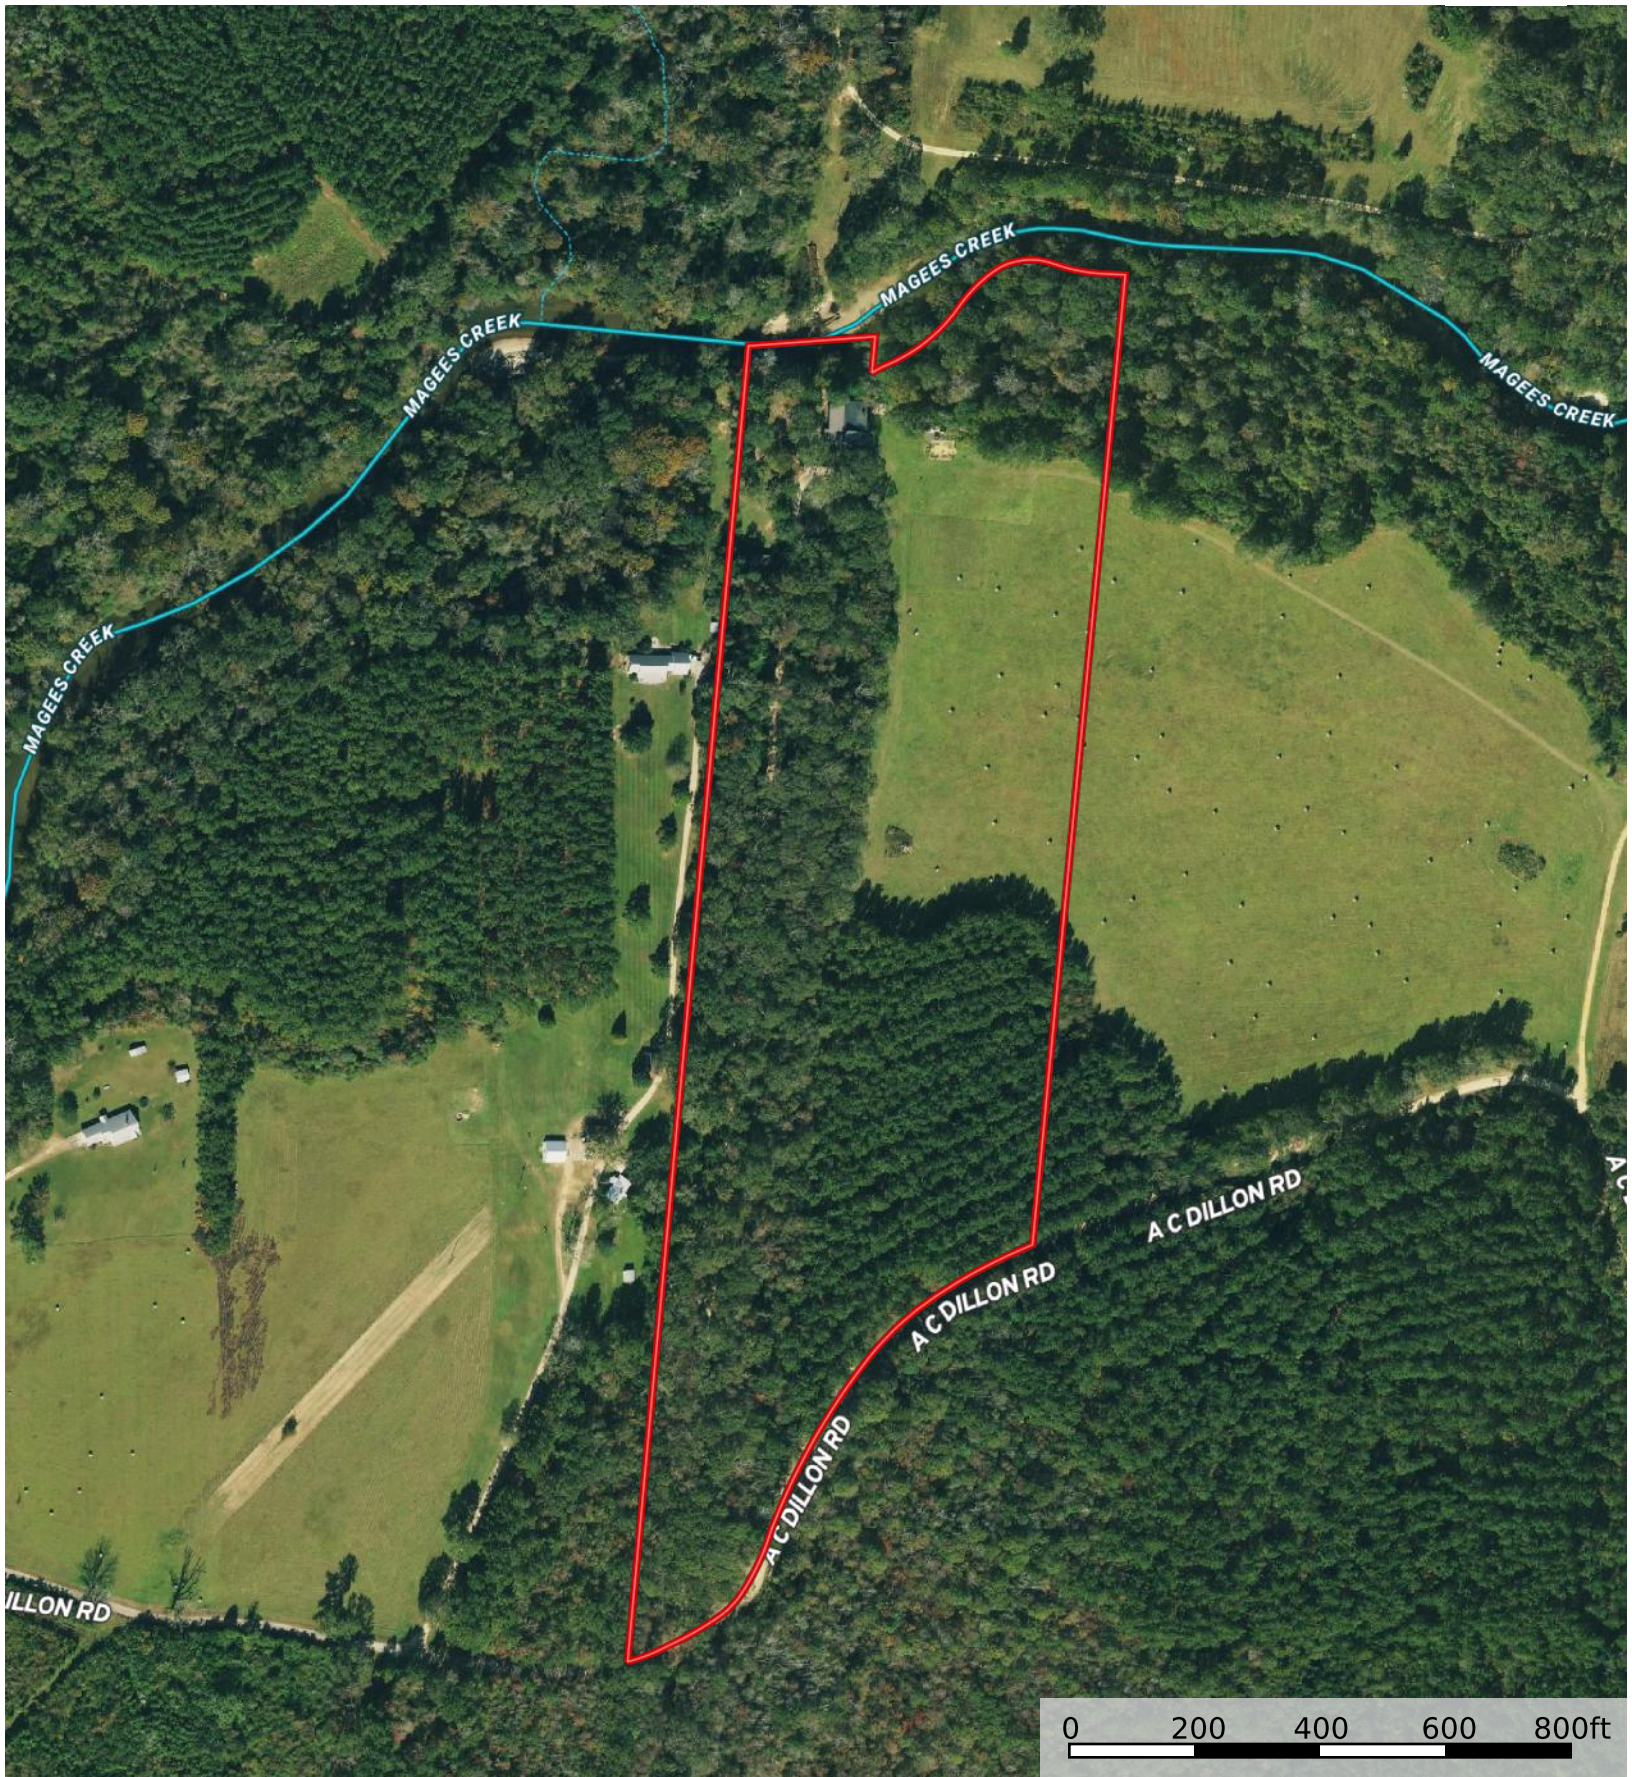

94 A C Dillon Rd, Tylertown, MS 39667  
Walthall County, Mississippi, 25 AC +/-

 Boundary

-  Boundary
-  Stream, Intermittent
-  River/Creek
-  Water Body