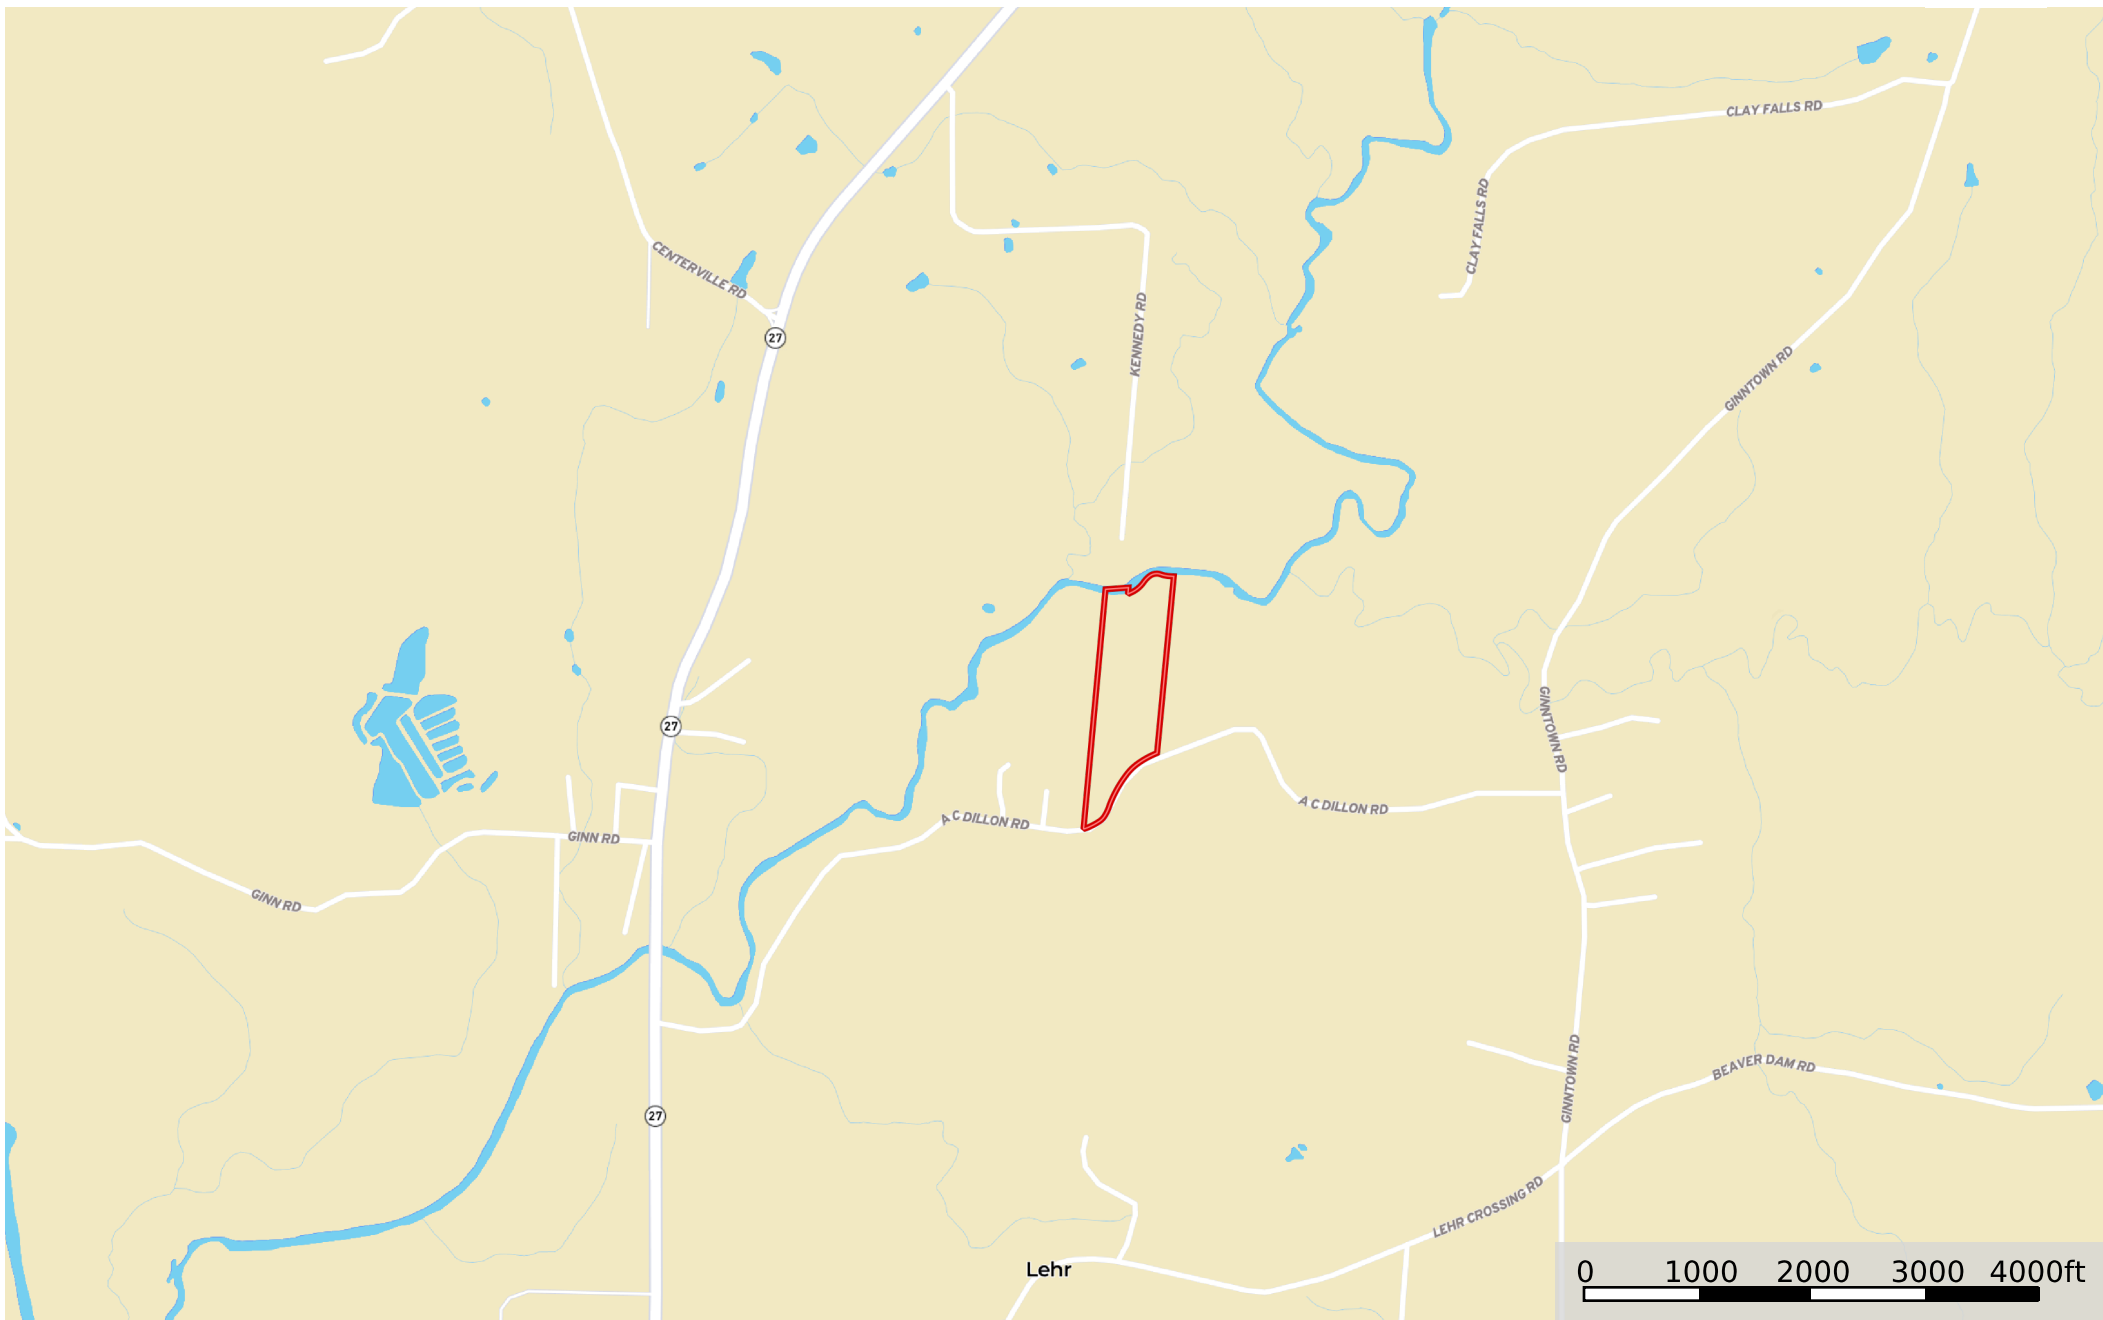

94 A C Dillon Rd, Tylertown, MS 39667  
Walthall County, Mississippi, 25 AC +/-

 Boundary

-  Boundary
-  Stream, Intermittent
-  River/Creek
-  Water Body