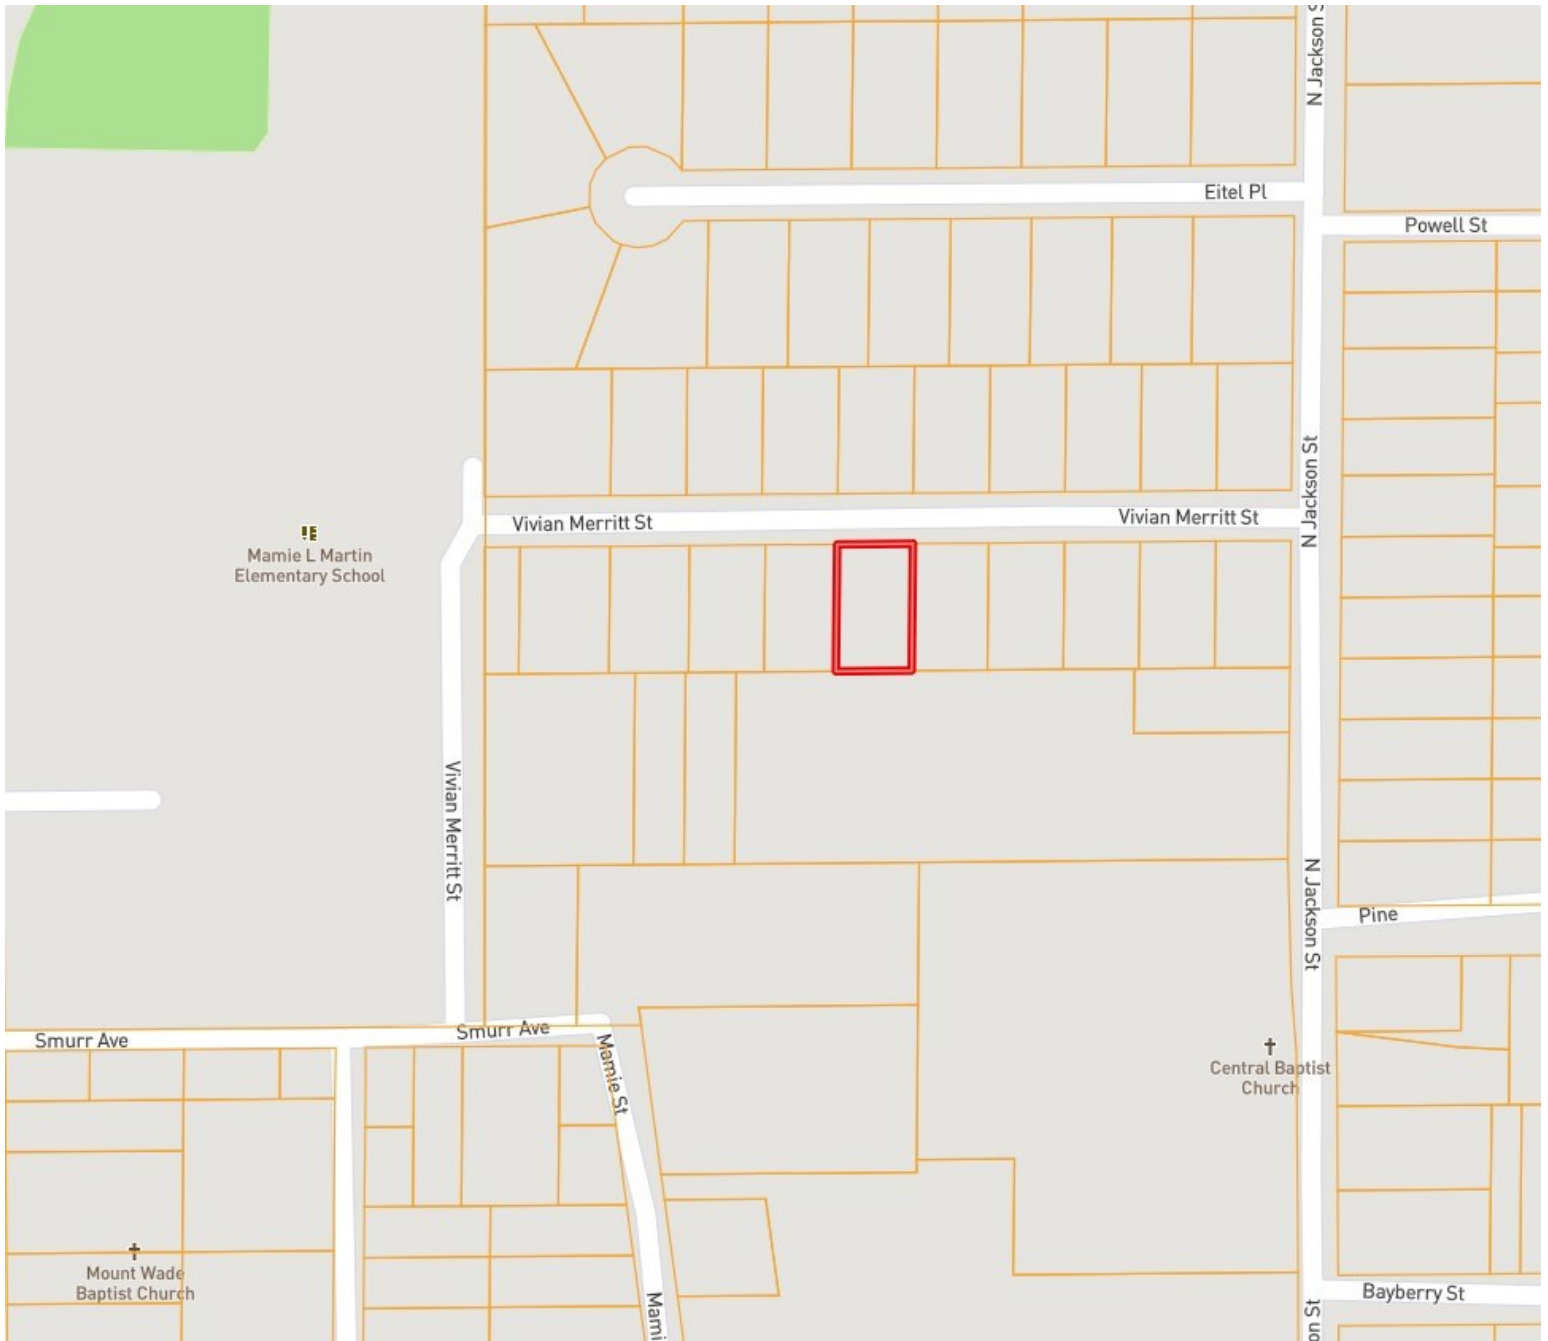

OWNERSHIP MAP

Call me today!

TRINITY WEBB, REALTOR®

Trinity@TomSmithHomes.com

601.990.5070 office | 769.218.7860 cell