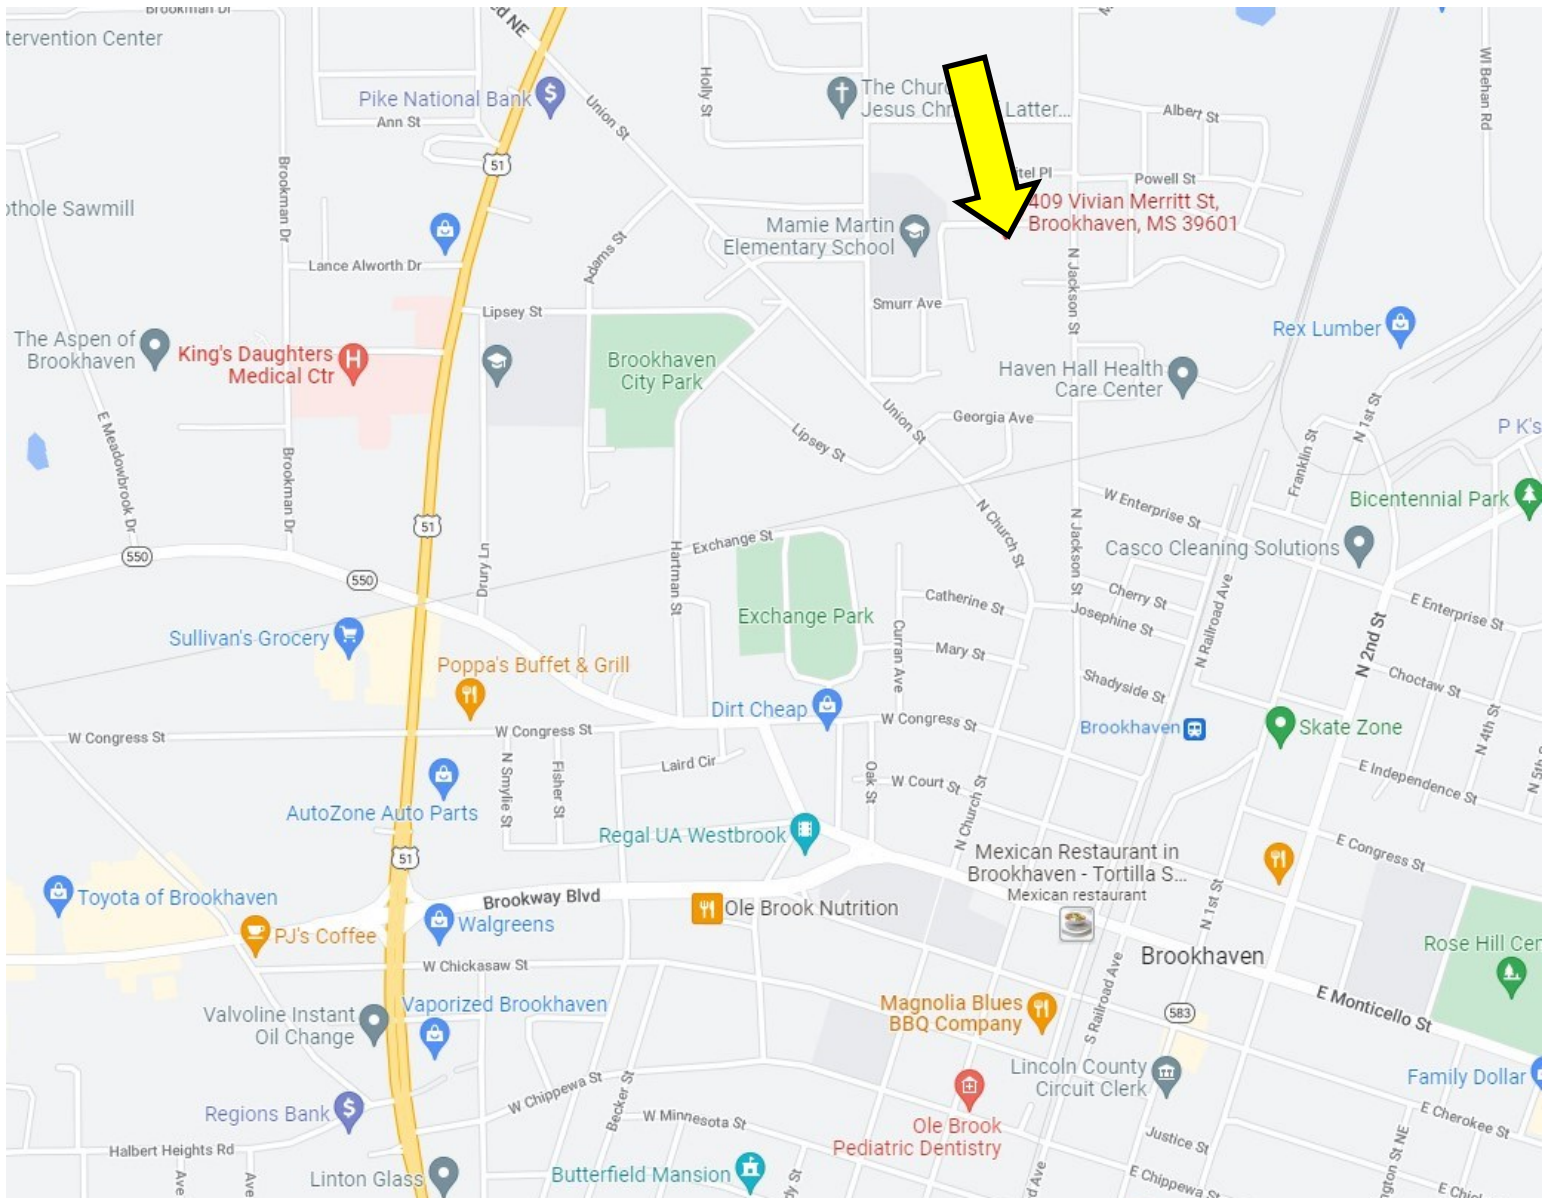

EXCELLENT INVESTMENT PROPERTY IN LINCOLN COUNTY, MS

409 Vivian Merritt St, Brookhaven, MS

\$76,000

This three bedroom, two bath home is located right down the street from Mamie Martin Elementary in Brookhaven, Lincoln County, MS. Vinyl siding wraps the home for low maintenance and lasting durability. The interior has some original wood floors, and the carport is enclosed for another bedroom and bathroom. This would make a great investment property. The 1,300± square foot home is currently occupied by a long term tenant (since 2015) who wishes to remain in the home. The home sits on a .22± acre lot. Don't wait, call Trinity Webb for a private showing!

Directions from the intersection of Brookway Blvd and US-51 N in Brookhaven, MS: Travel north on US-51, in .7 miles, turn tight onto Lipsey St, in .4 miles, turn right onto Hartman St, in 259 feet, turn right onto Union St, in .1 miles, turn left onto Ingram St, in .1 miles, turn right onto Smurr Ave, in 495 feet, turn left onto Vivian Merritt St, in .2 miles, the property will be on the right.

DIRECTIONAL MAP

Directions from the intersection of Brookway Blvd and US-51 N in Brookhaven, MS: Travel north on US-51, in .7 miles, turn tight onto Lipsey St, in .4 miles, turn right onto Hartman St, in 259 feet, turn right onto Union St, in .1 miles, turn left onto Ingram St, in .1 miles, turn right onto Smurr Ave, in 495 feet, turn left onto Vivian Merritt St, in .2 miles, the property will be on the right.