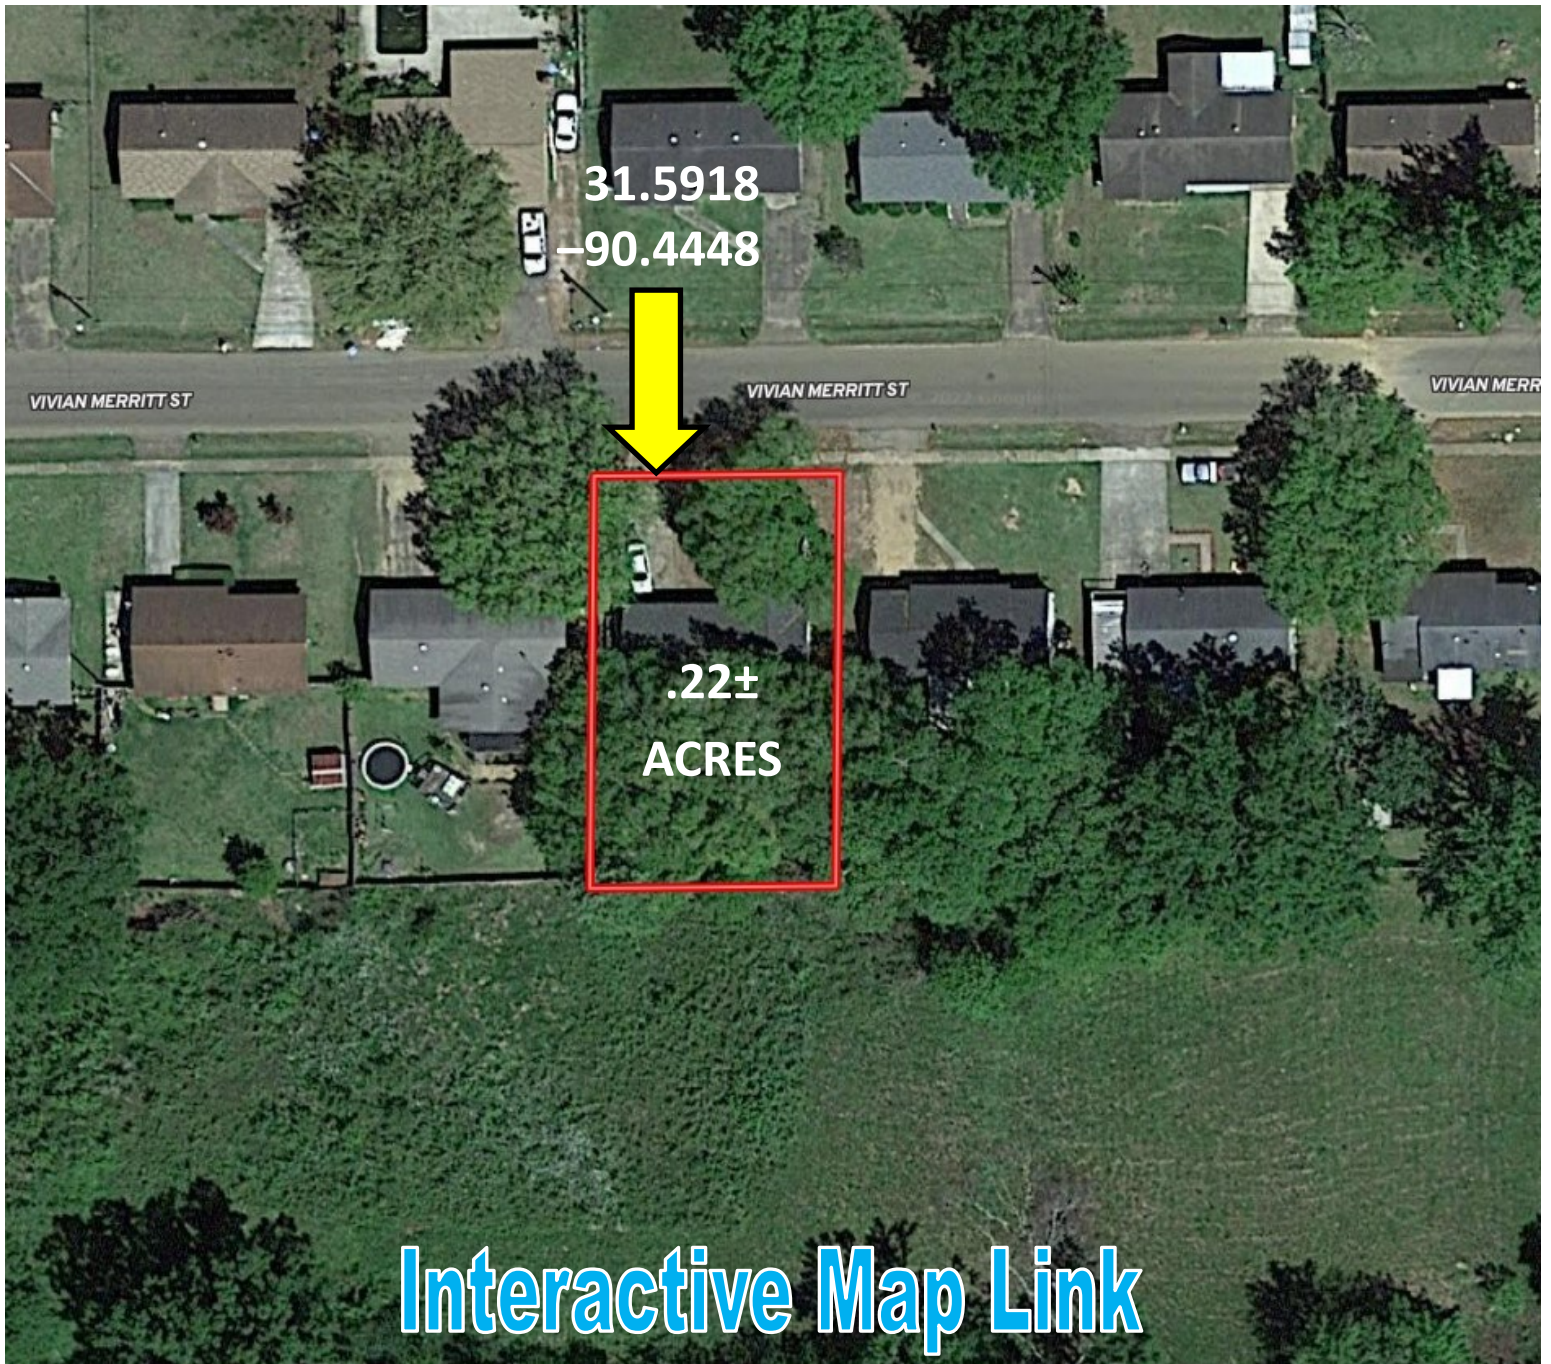

AERIAL MAP

Call me today!

TRINITY WEBB, REALTOR®
Trinity@TomSmithHomes.com
601.990.5070 **office** | 769.218.7860 **cell**