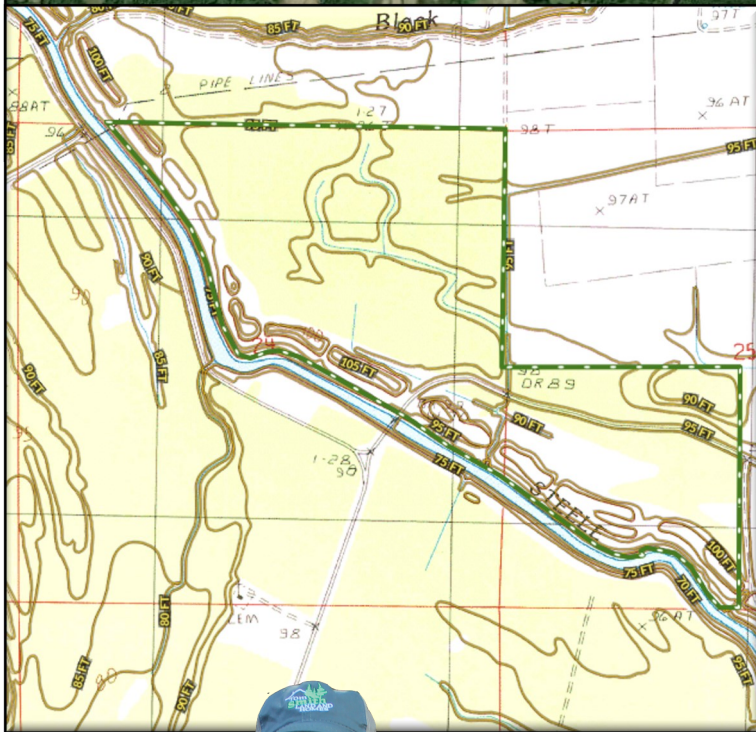

357.87[±] Acres in Issaquena County, MS

[CLICK FOR INTERACTIVE MAP](#)

\$4,000 / Acre

- 357.87[±] Acres
- County Road Access
- Borders Ag Fields
- Food Plots
- Good Road System
- 4 Shooting Houses
- Parcel Numbers
10806250400
10806240100
- 13.31 Acres across
Steel Bayou with
Water & Electricity for
a Cabin Site