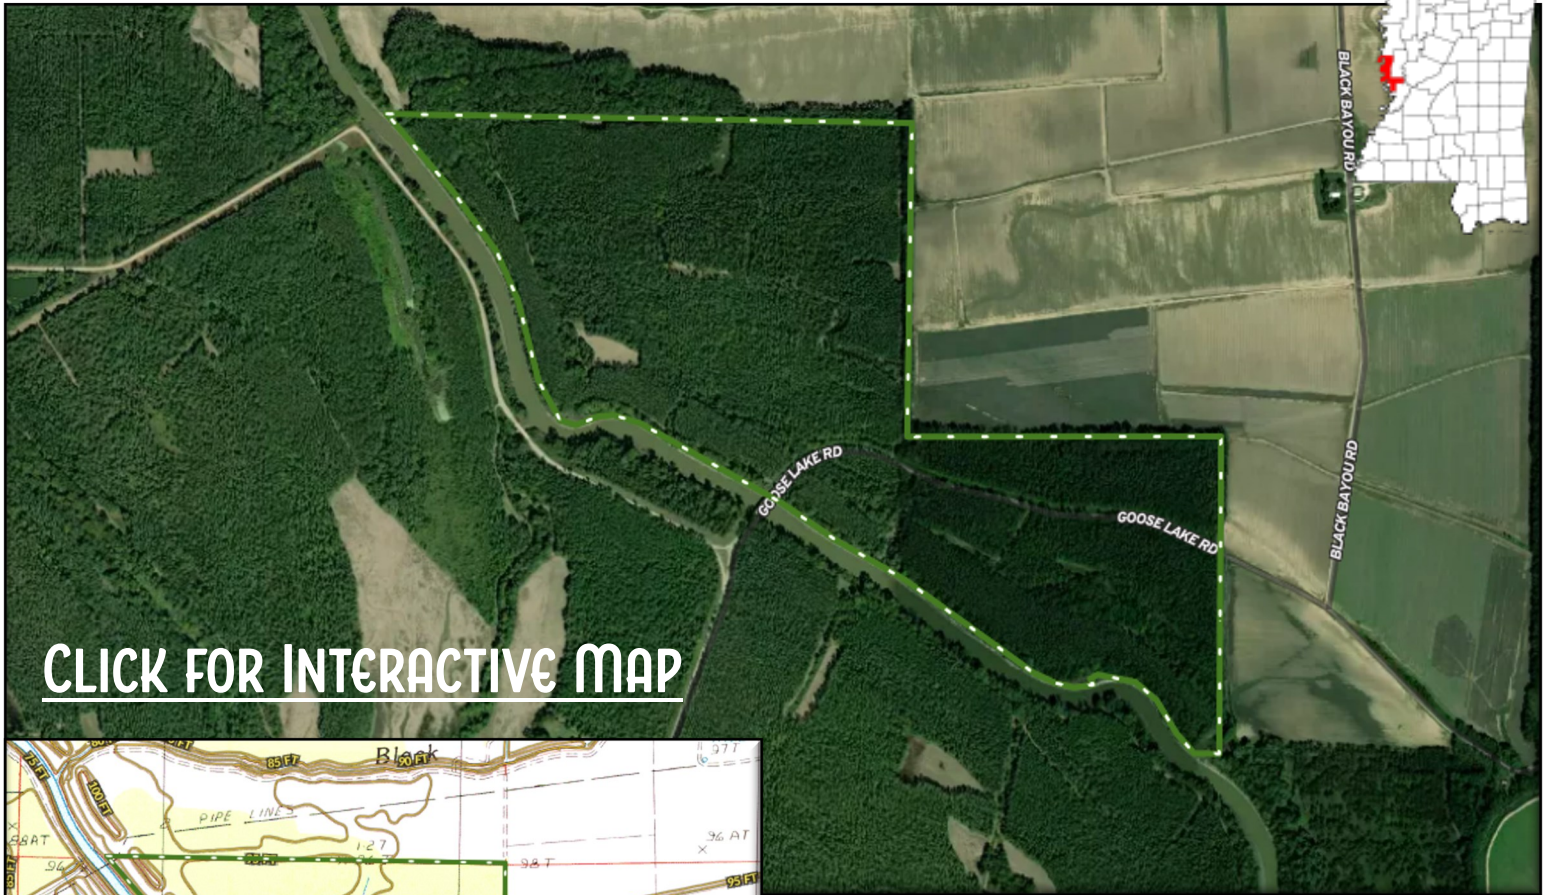

357.87[±] Acres in Issaquena County, MS

[CLICK FOR INTERACTIVE MAP](#)

\$4,000 / Acre

- 357.87[±] Acres
- County Road Access
- Borders Ag Fields
- Food Plots
- Good Road System
- 4 Shooting Houses
- Parcel Numbers
10806250400
10806240100
- 13.31 Acres across
Steel Bayou with
Water & Electricity for
a Cabin Site