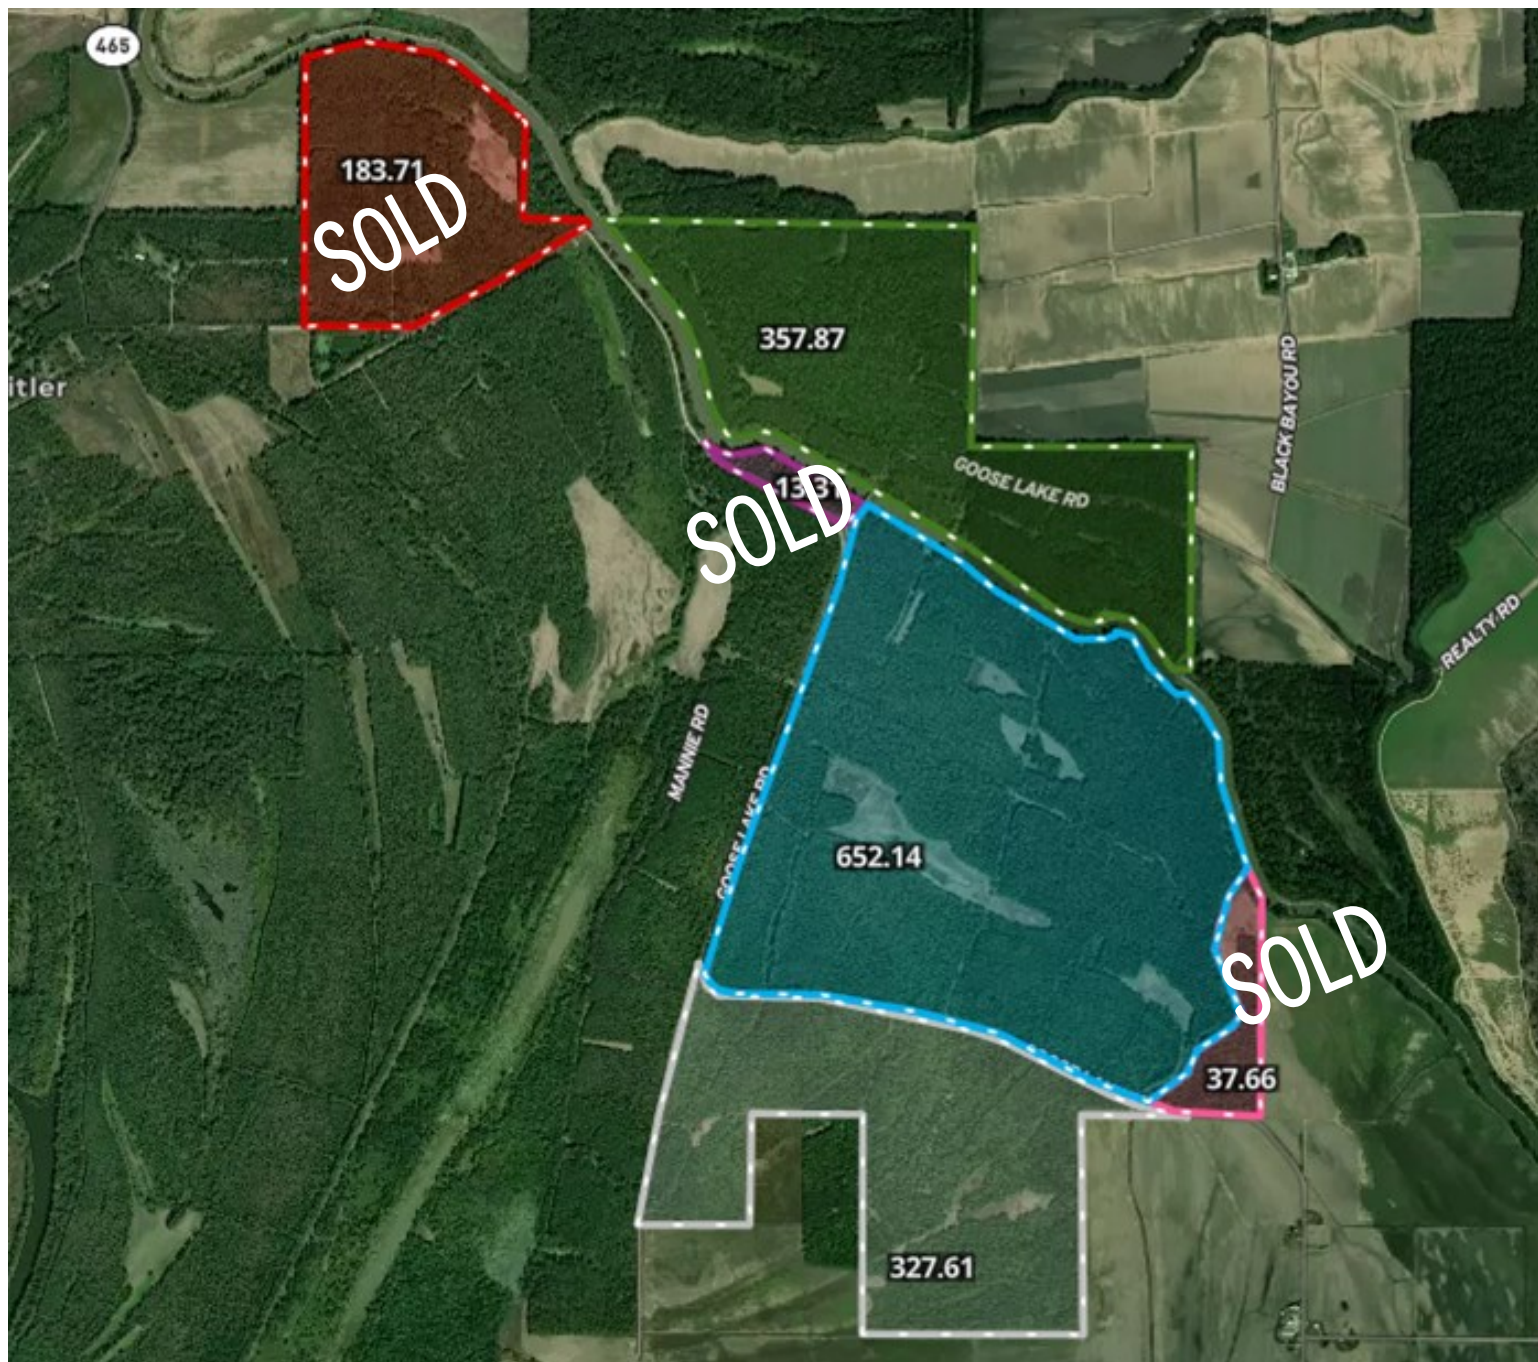

Additional Acreage for Sale