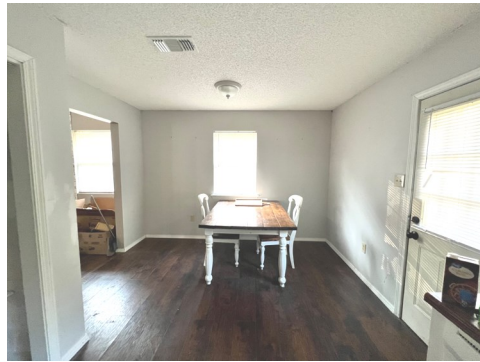

Call me today!

NICOLE NEWELL, REALTOR®

Nicole@TomSmithHomes.com

601.990.5070 office | 601.754.3766 cell