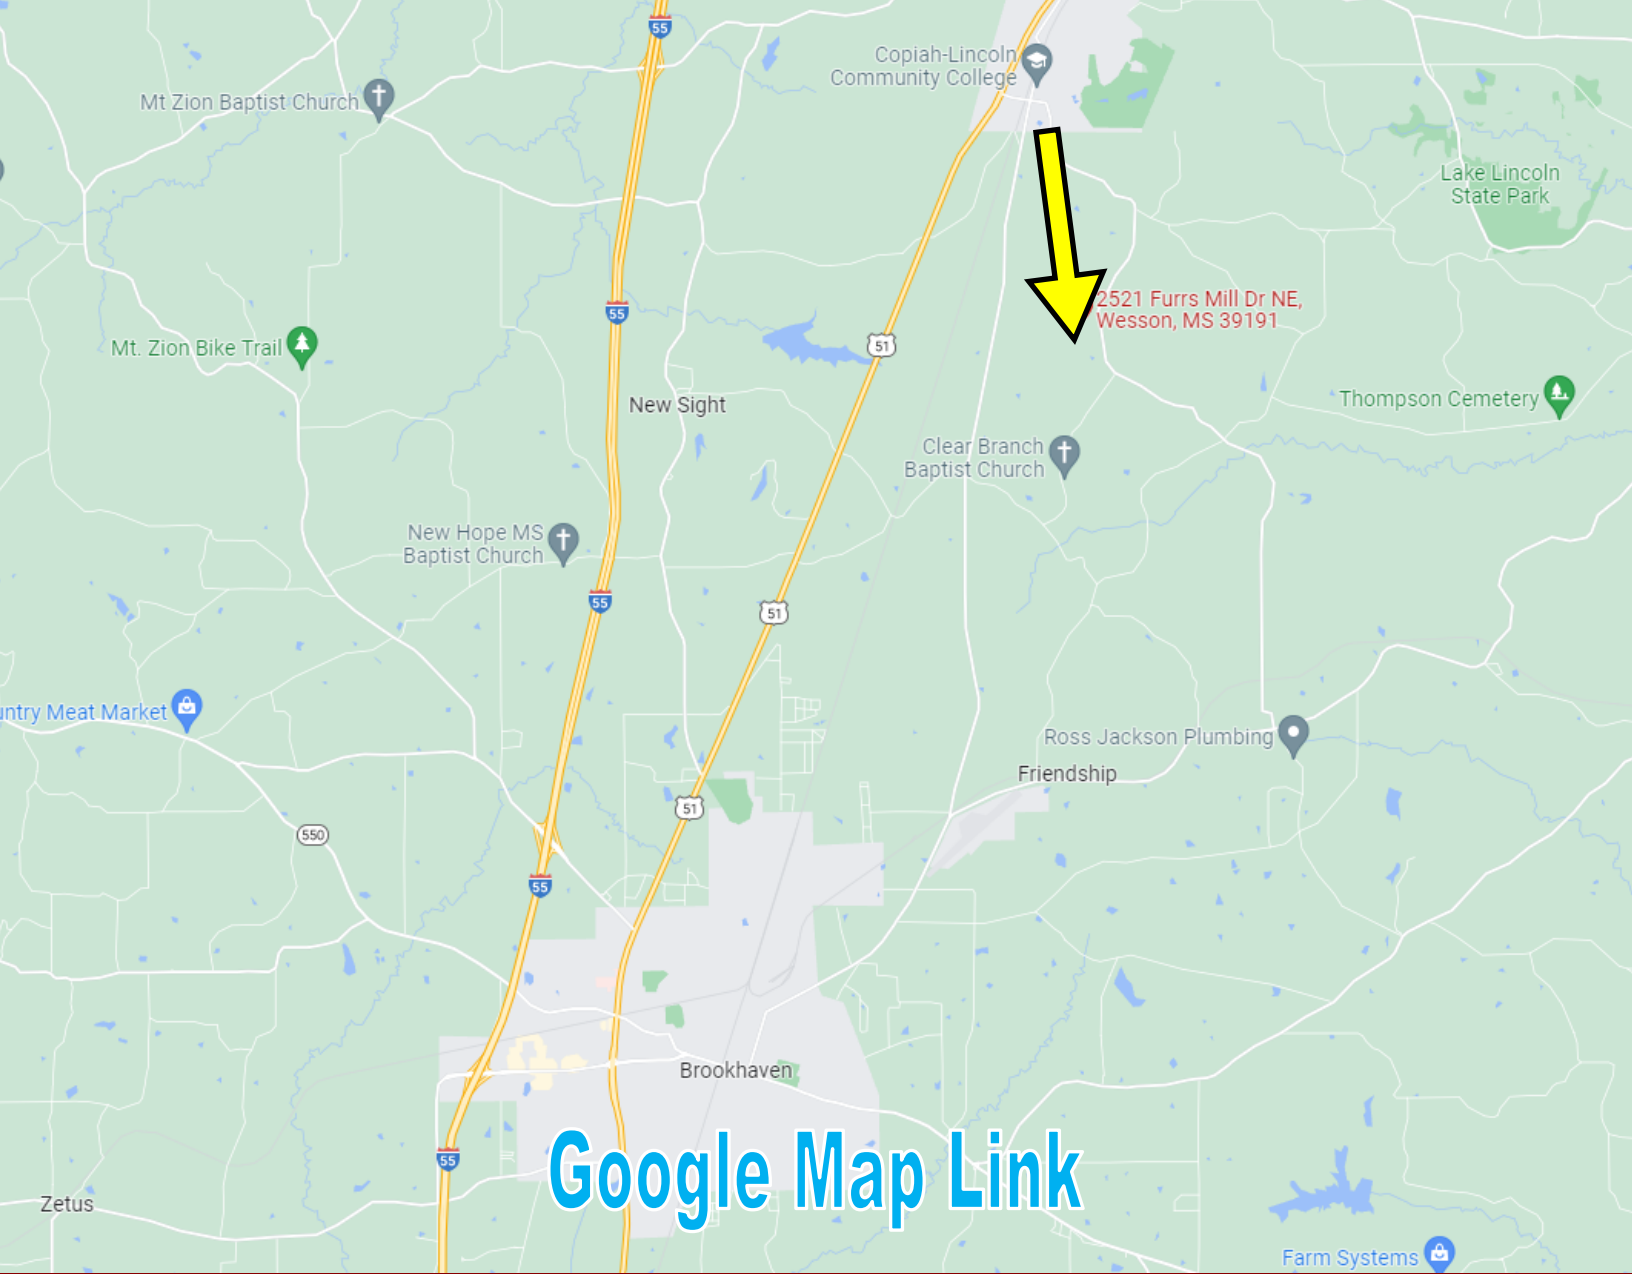

4 BED/2 BATH HOME ON 1± ACRE IN LINCOLN COUNTY, MS

2521 Furr's Mill Dr NE, Wesson, MS

\$164,900

Are you ready to live the country life? This four bedroom, two bath 2,000± sq.ft. home is situated on 1± acre in Wesson, Lincoln County, MS, at the end of a long driveway with plenty of privacy. The living room, kitchen, and dining room have an open concept, with an office off the main bedroom. In addition, the home features a deck/front porch and sheds and a pole barn to provide plenty of outside storage. But do not wait; this home in Enterprise School District will not last long. Call Nicole Newell, Office# 601-990-5070, Cell# 601-754-3766, for a private showing today!

Directions from US-51 and Brookway Blvd in Brookhaven, MS: Travel north on US-51 N, in 8.2 miles, turn right onto Lester R Furr Dr, in .4 miles, turn right onto Mission Hill Rd NE, in 1.2 miles, continue onto Furr's Mill Dr NE, in 1.0 mile, the driveway to the property will be on the right.

TomSmithLandandHomes.com

Information is believed to be accurate but not guaranteed.

Directional Map

Directions from US-51 and Brookway Blvd in Brookhaven, MS: Travel north on US-51 N, in 8.2 miles, turn right onto Lester R Furr Dr, in .4 miles, turn right onto Mission Hill Rd NE, in 1.2 miles, continue onto Furrs Mill Dr NE, in 1.0 mile, the driveway to the property will be on the right.