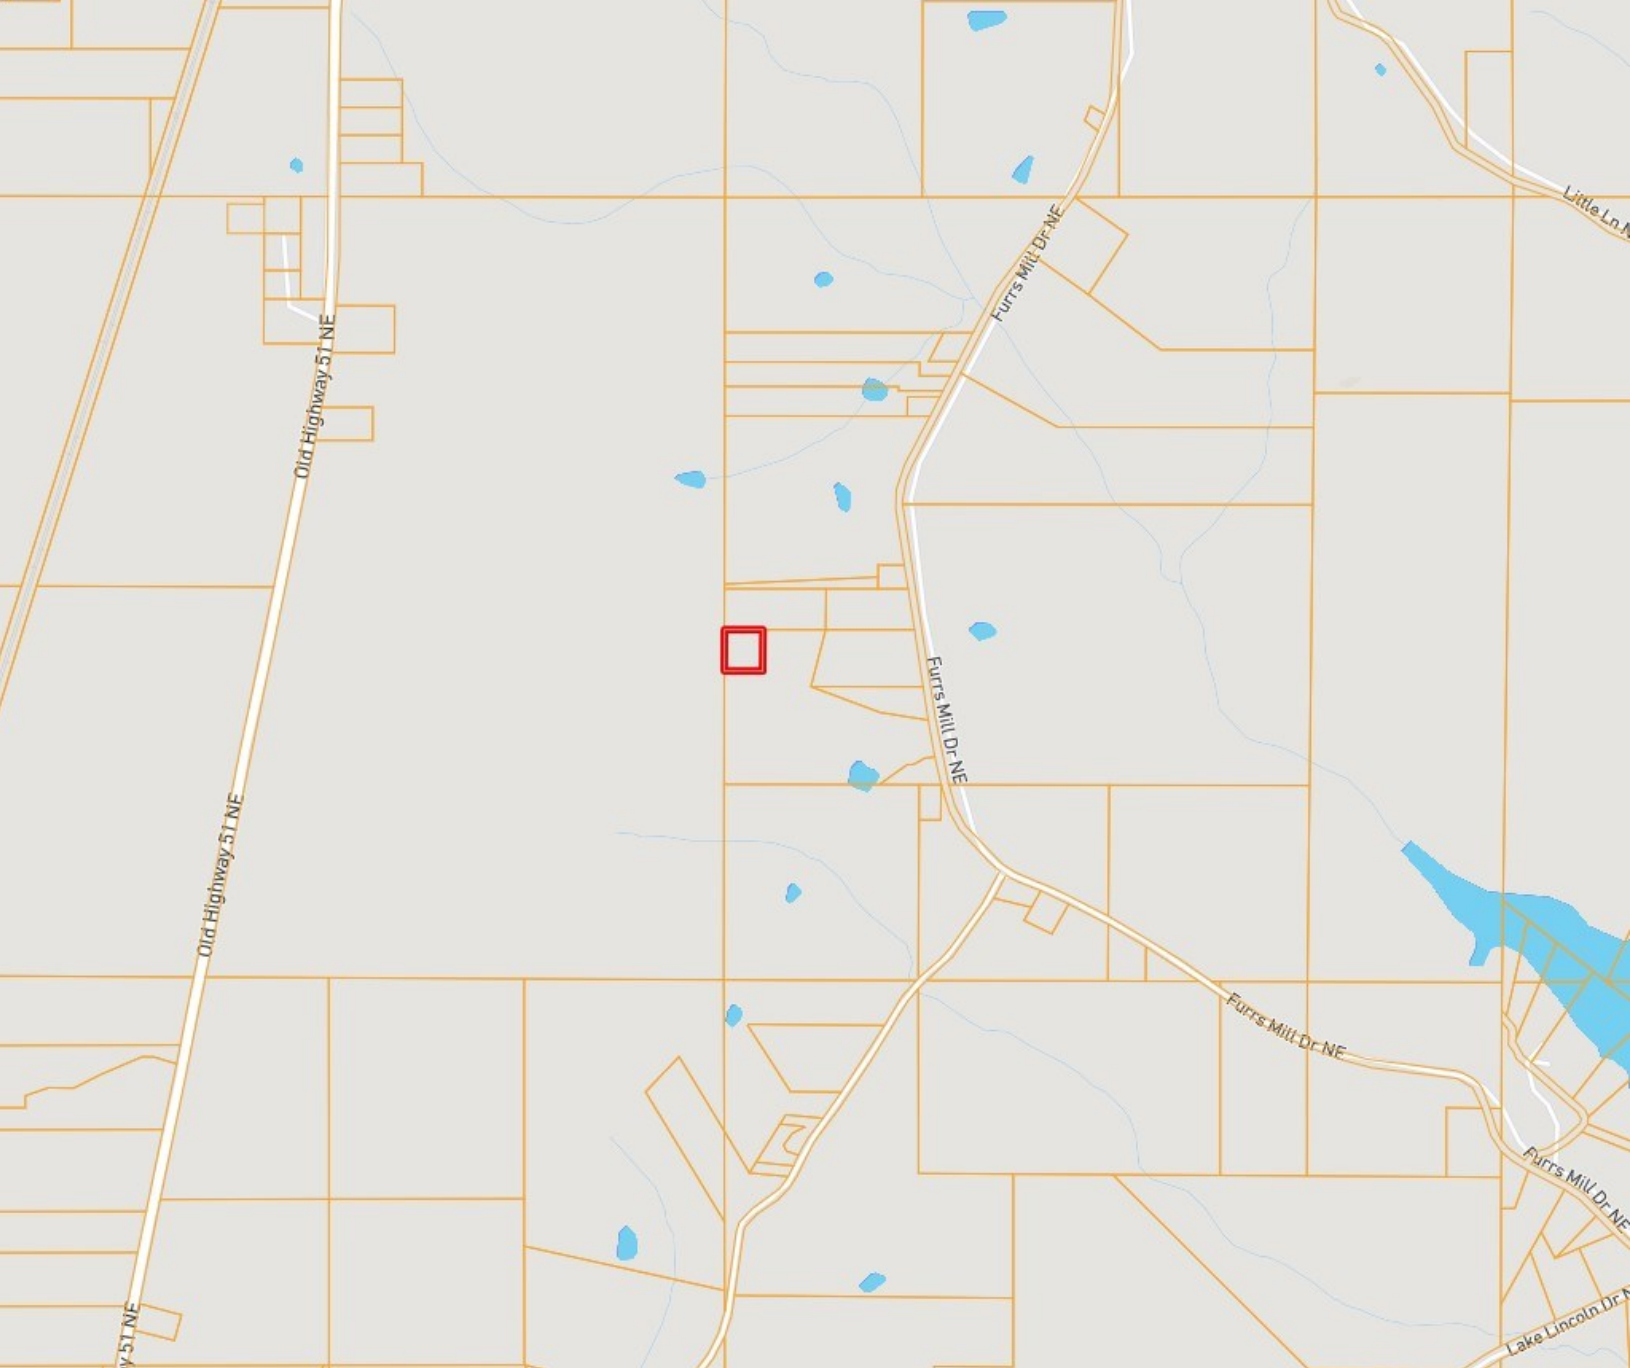

Ownership Map

Call me today!

NICOLE NEWELL, REALTOR®

Nicole@TomSmithHomes.com

601.990.5070 **office** | 601.754.3766 **cell**