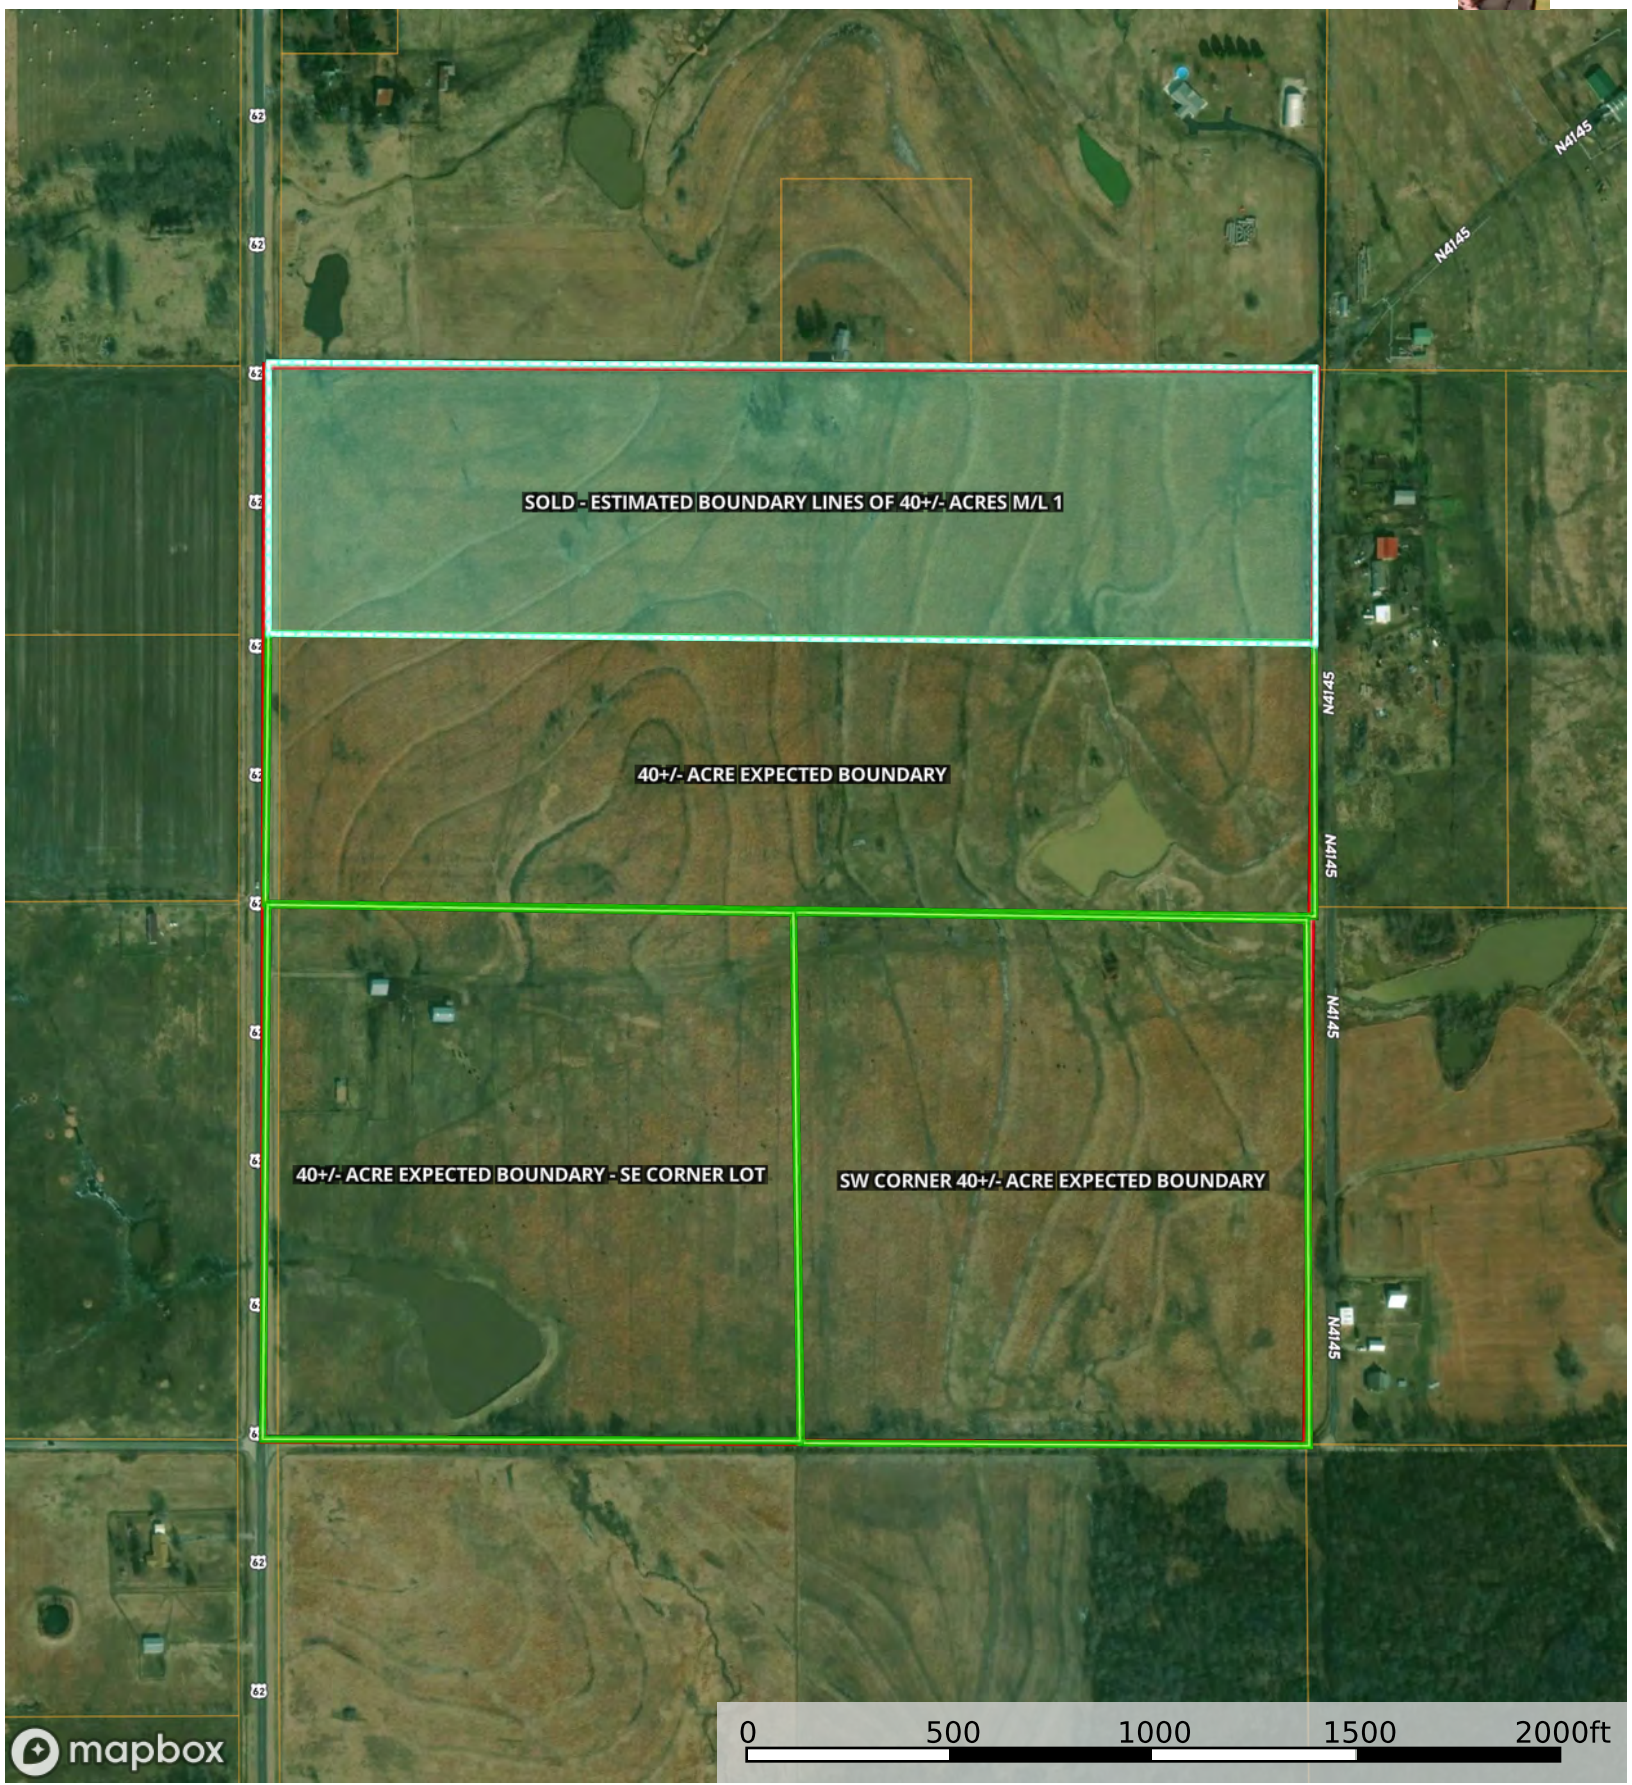

Updated 160 Acres of Land For Sale in Oklahoma Land for Muskogee County, Muskogee County, Oklahoma, 160 AC +/-

- 40 +/- Acre Expected
- SW Corner 40 +/- Acre
- SOLD - Estimated
- 40 +/- Acre Expected
- Expected Boundary Full