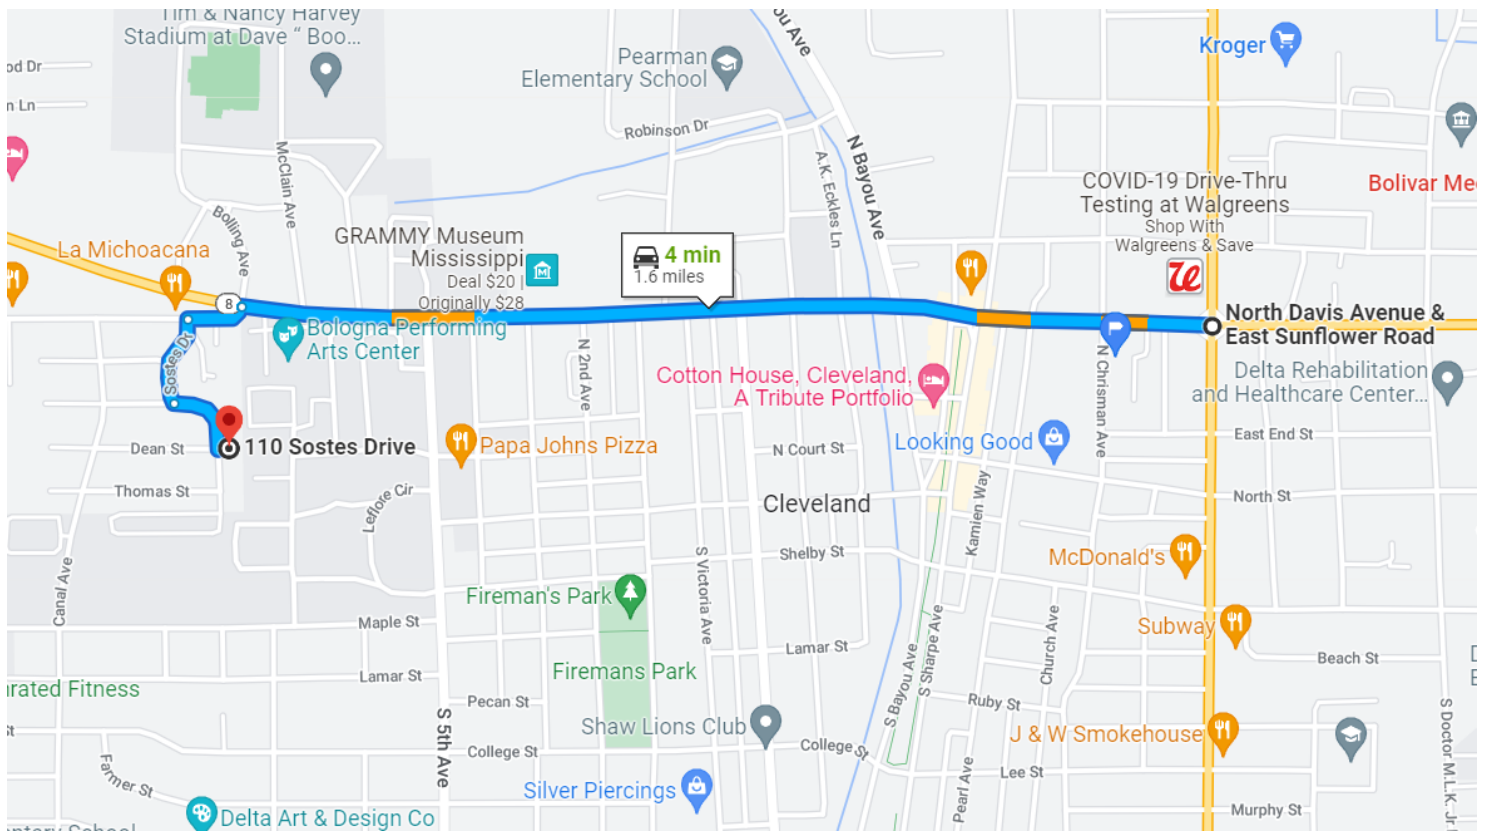

## 110 Sostes Drive Cleveland, MS 38732

This move-in ready home would be a great starter home or home for your college students; located in Cleveland, Bolivar County, MS. This brick home has 1,400 sq ft with two bedrooms and one bathroom and is within walking distance to Delta State, and all the University has to offer. The newly updated kitchen with brass accents is a perfect focal point for entertaining! This home also includes a large fenced-in back yard with a covered patio which is also perfect for entertaining! There is also a 12x16 shed in the backyard, perfect for storage. Call Sarah Reese for your private showing today! (662)441-2500 or (662)641.6696.

**Directions from the intersection of Hwy 8 and Hwy 61 Cleveland, MS:** Travel West on Hwy 8 for approximately 1.3 miles. Turn left onto West Sunflower Rd and in 417 ft turn left onto Sostes Drive and in 0.2 miles the destination will be on the left.

# DIRECTIONAL MAP

**101 Sostes Drive Cleveland, MS 38732**

**Directions from the intersection of Hwy 8 and Hwy 61 Cleveland, MS:** Travel West on Hwy 8 for approximately 1.3 miles. Turn left on to West Sunflower Rd and in 417 ft turn left on to Sostes Drive and in 0.2 miles the destination will be on the left. [Click for Google Maps.](#)