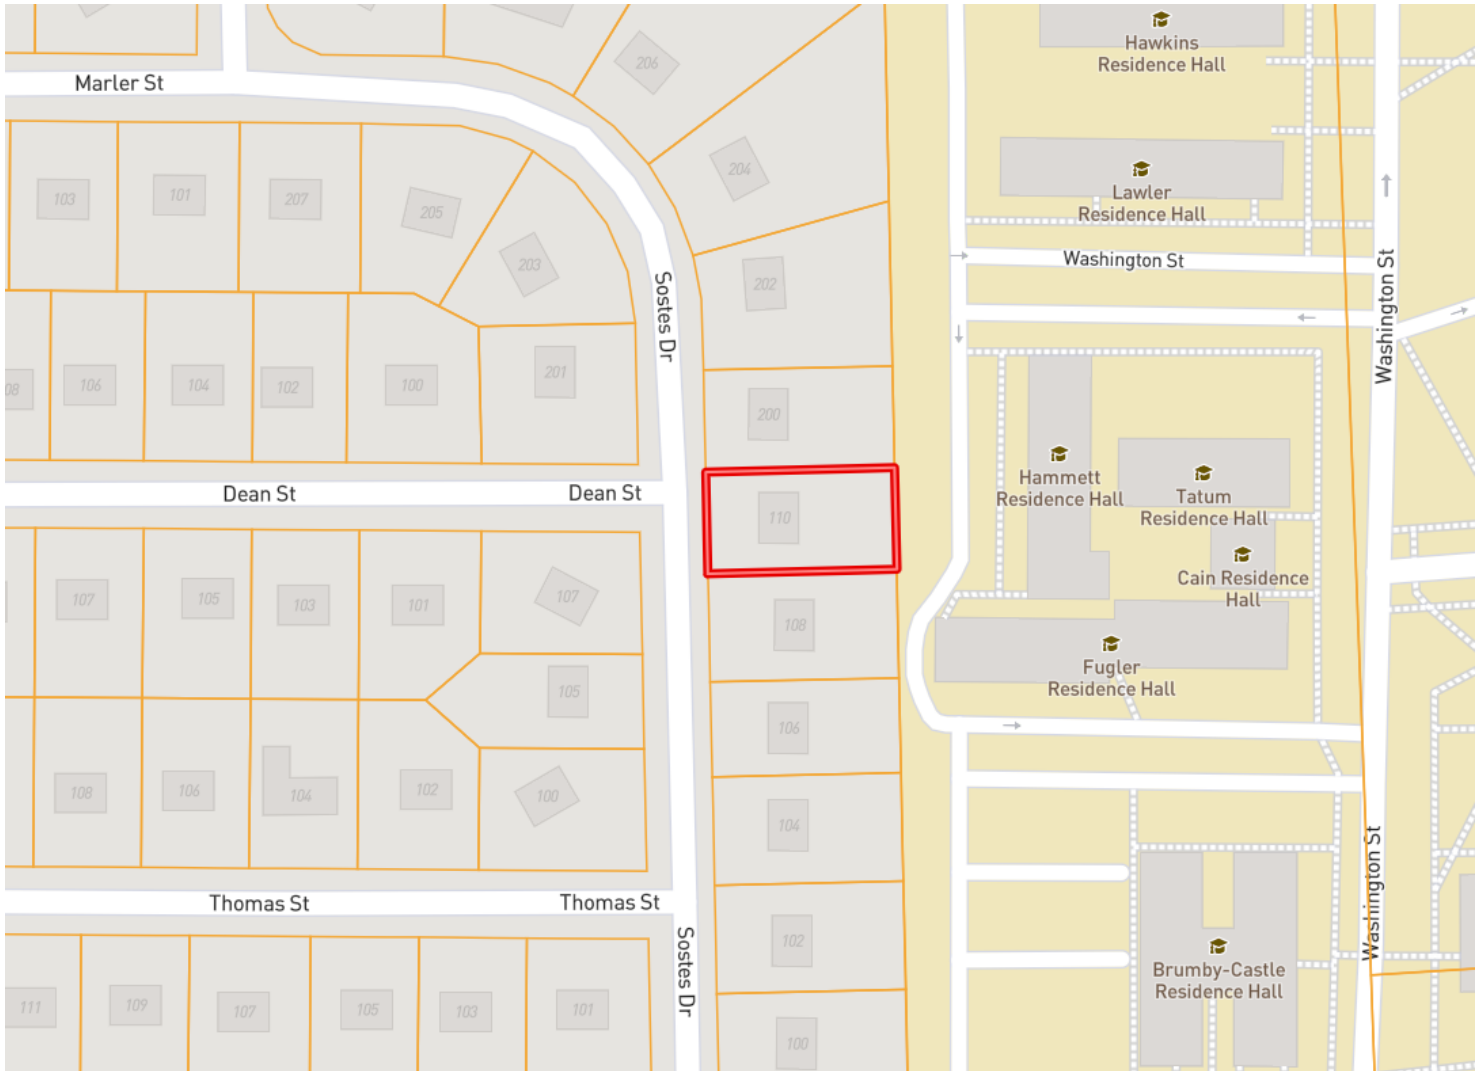

OWNERSHIP MAP

Call me today!

SARAH-REESE WRIGHT, REALTOR®
SarahReese@TomSmithLand.com
662.441.2500 office | 662.641.6696 cell