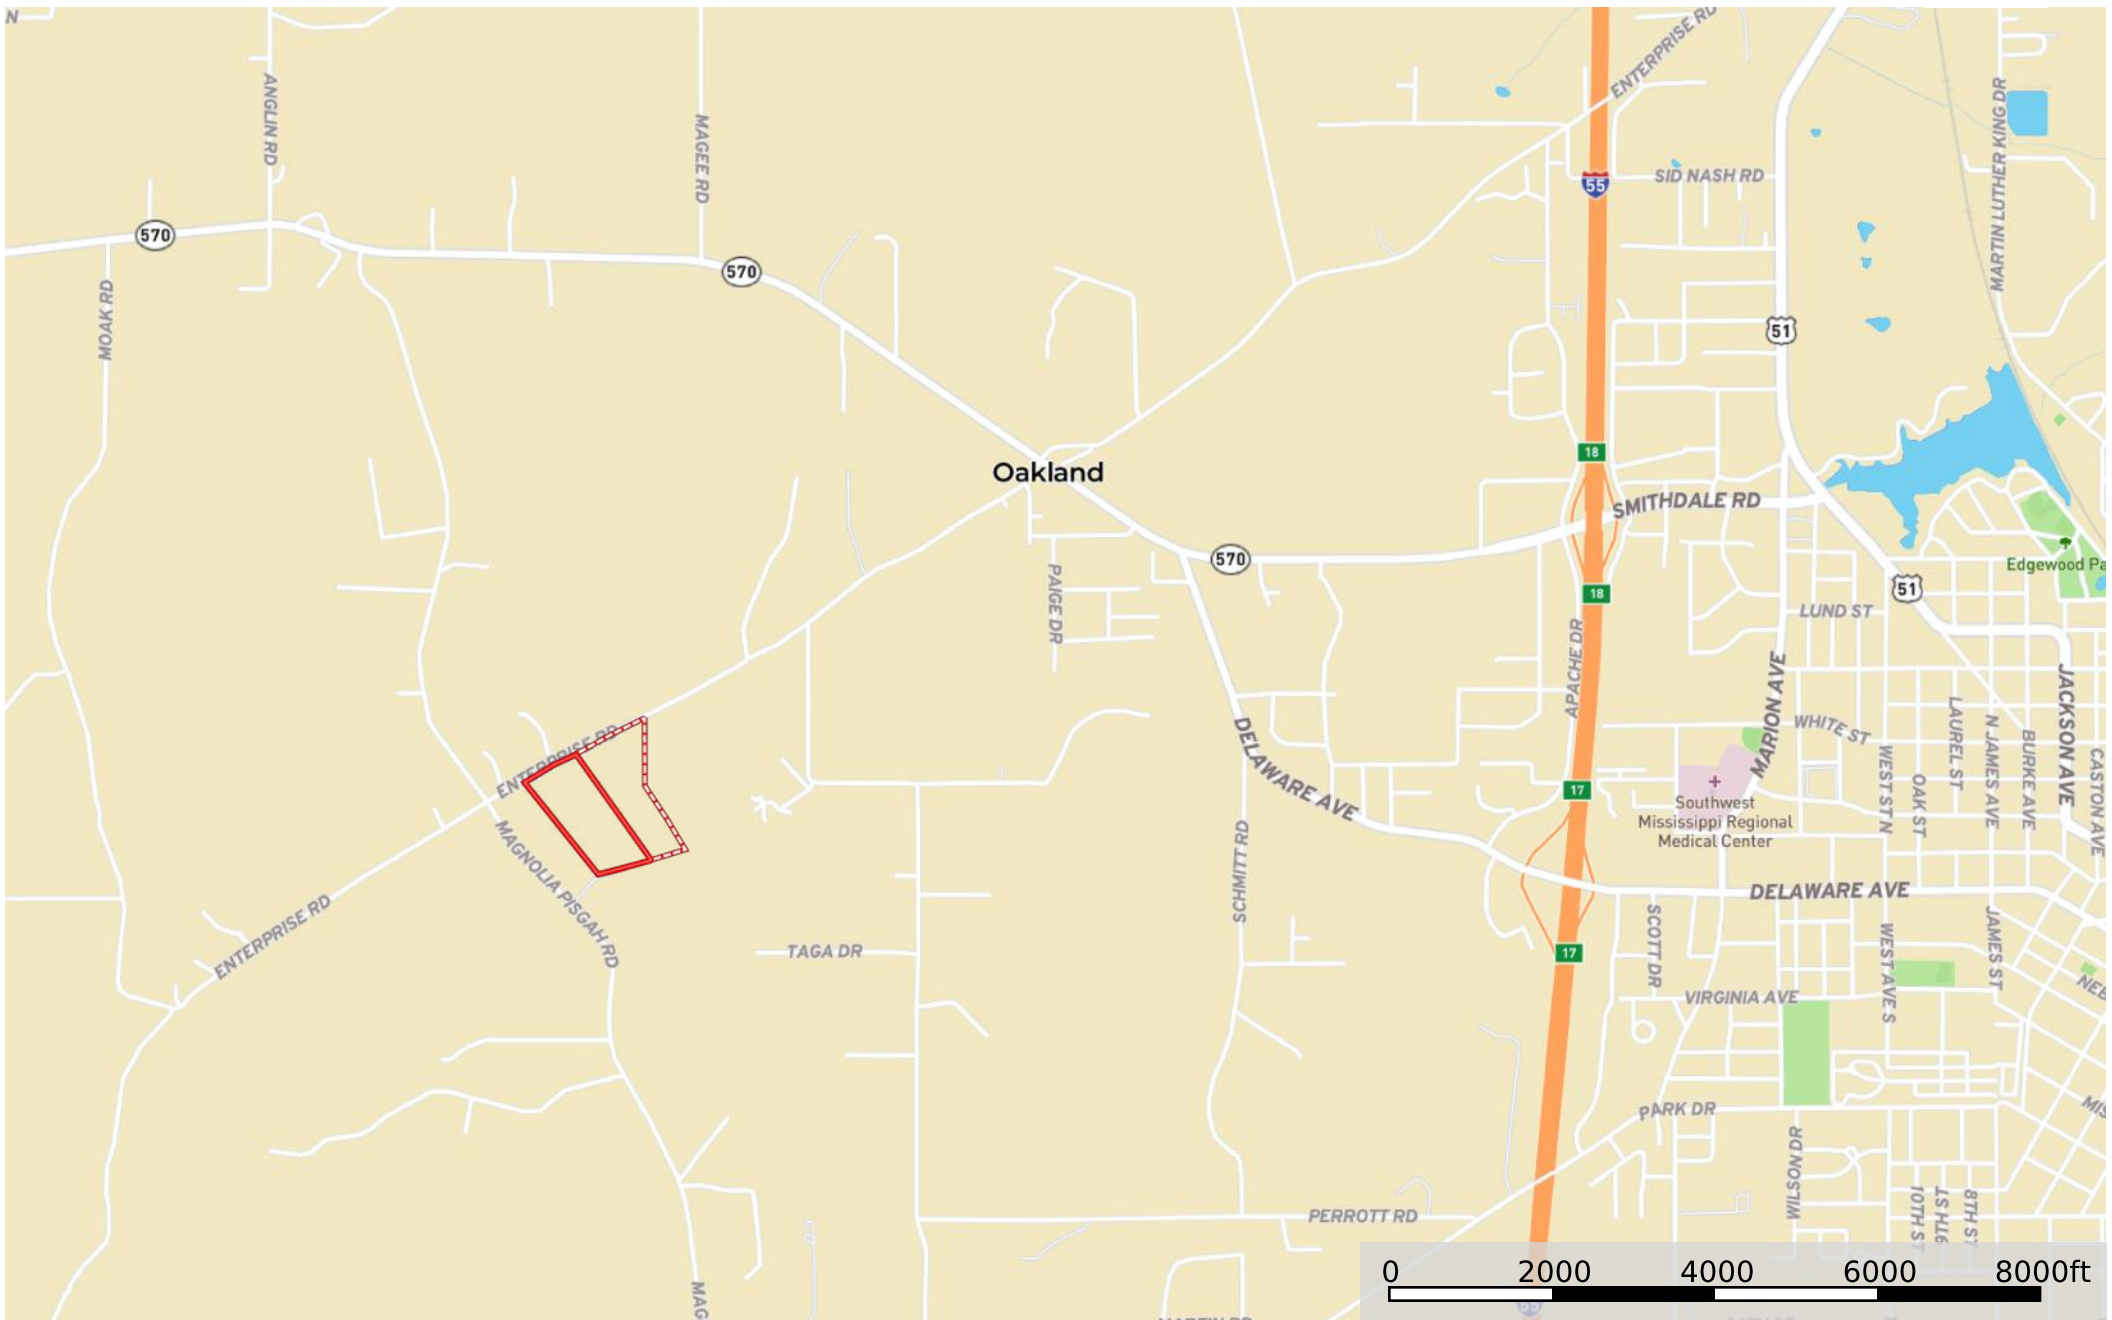

Enterprise Rd- Pike County

Mississippi, AC +/-

 Boundary  Boundary

Enterprise Rd- Pike County

Mississippi, AC +/-

 Boundary  Boundary