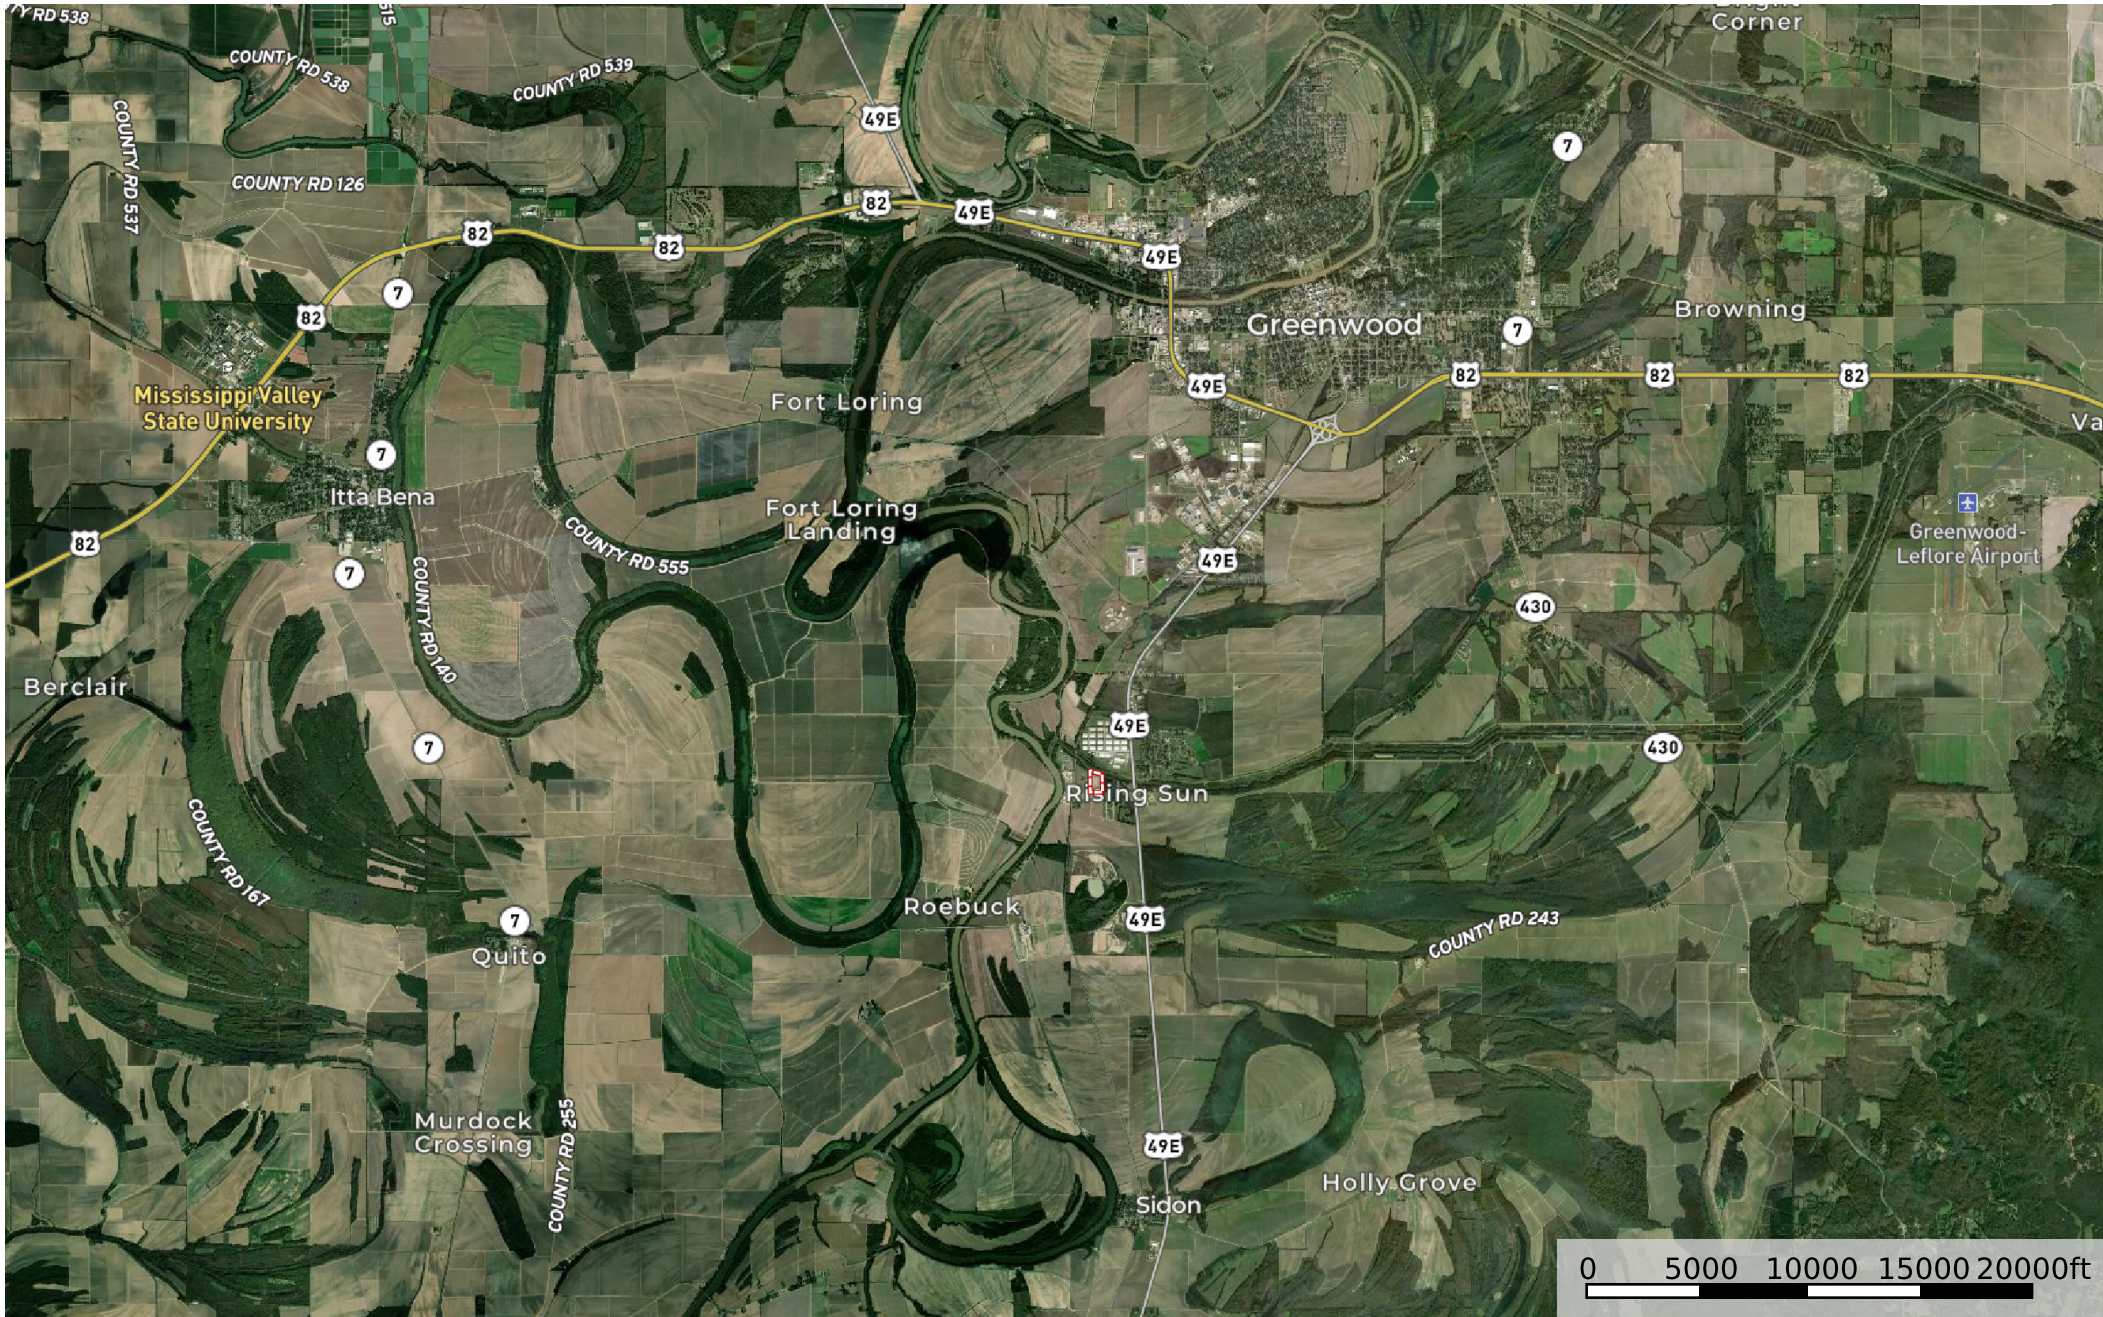

MS - Leflore Connolly 12 ac +/-
Leflore County, Mississippi, 12 AC +/-

Boundary