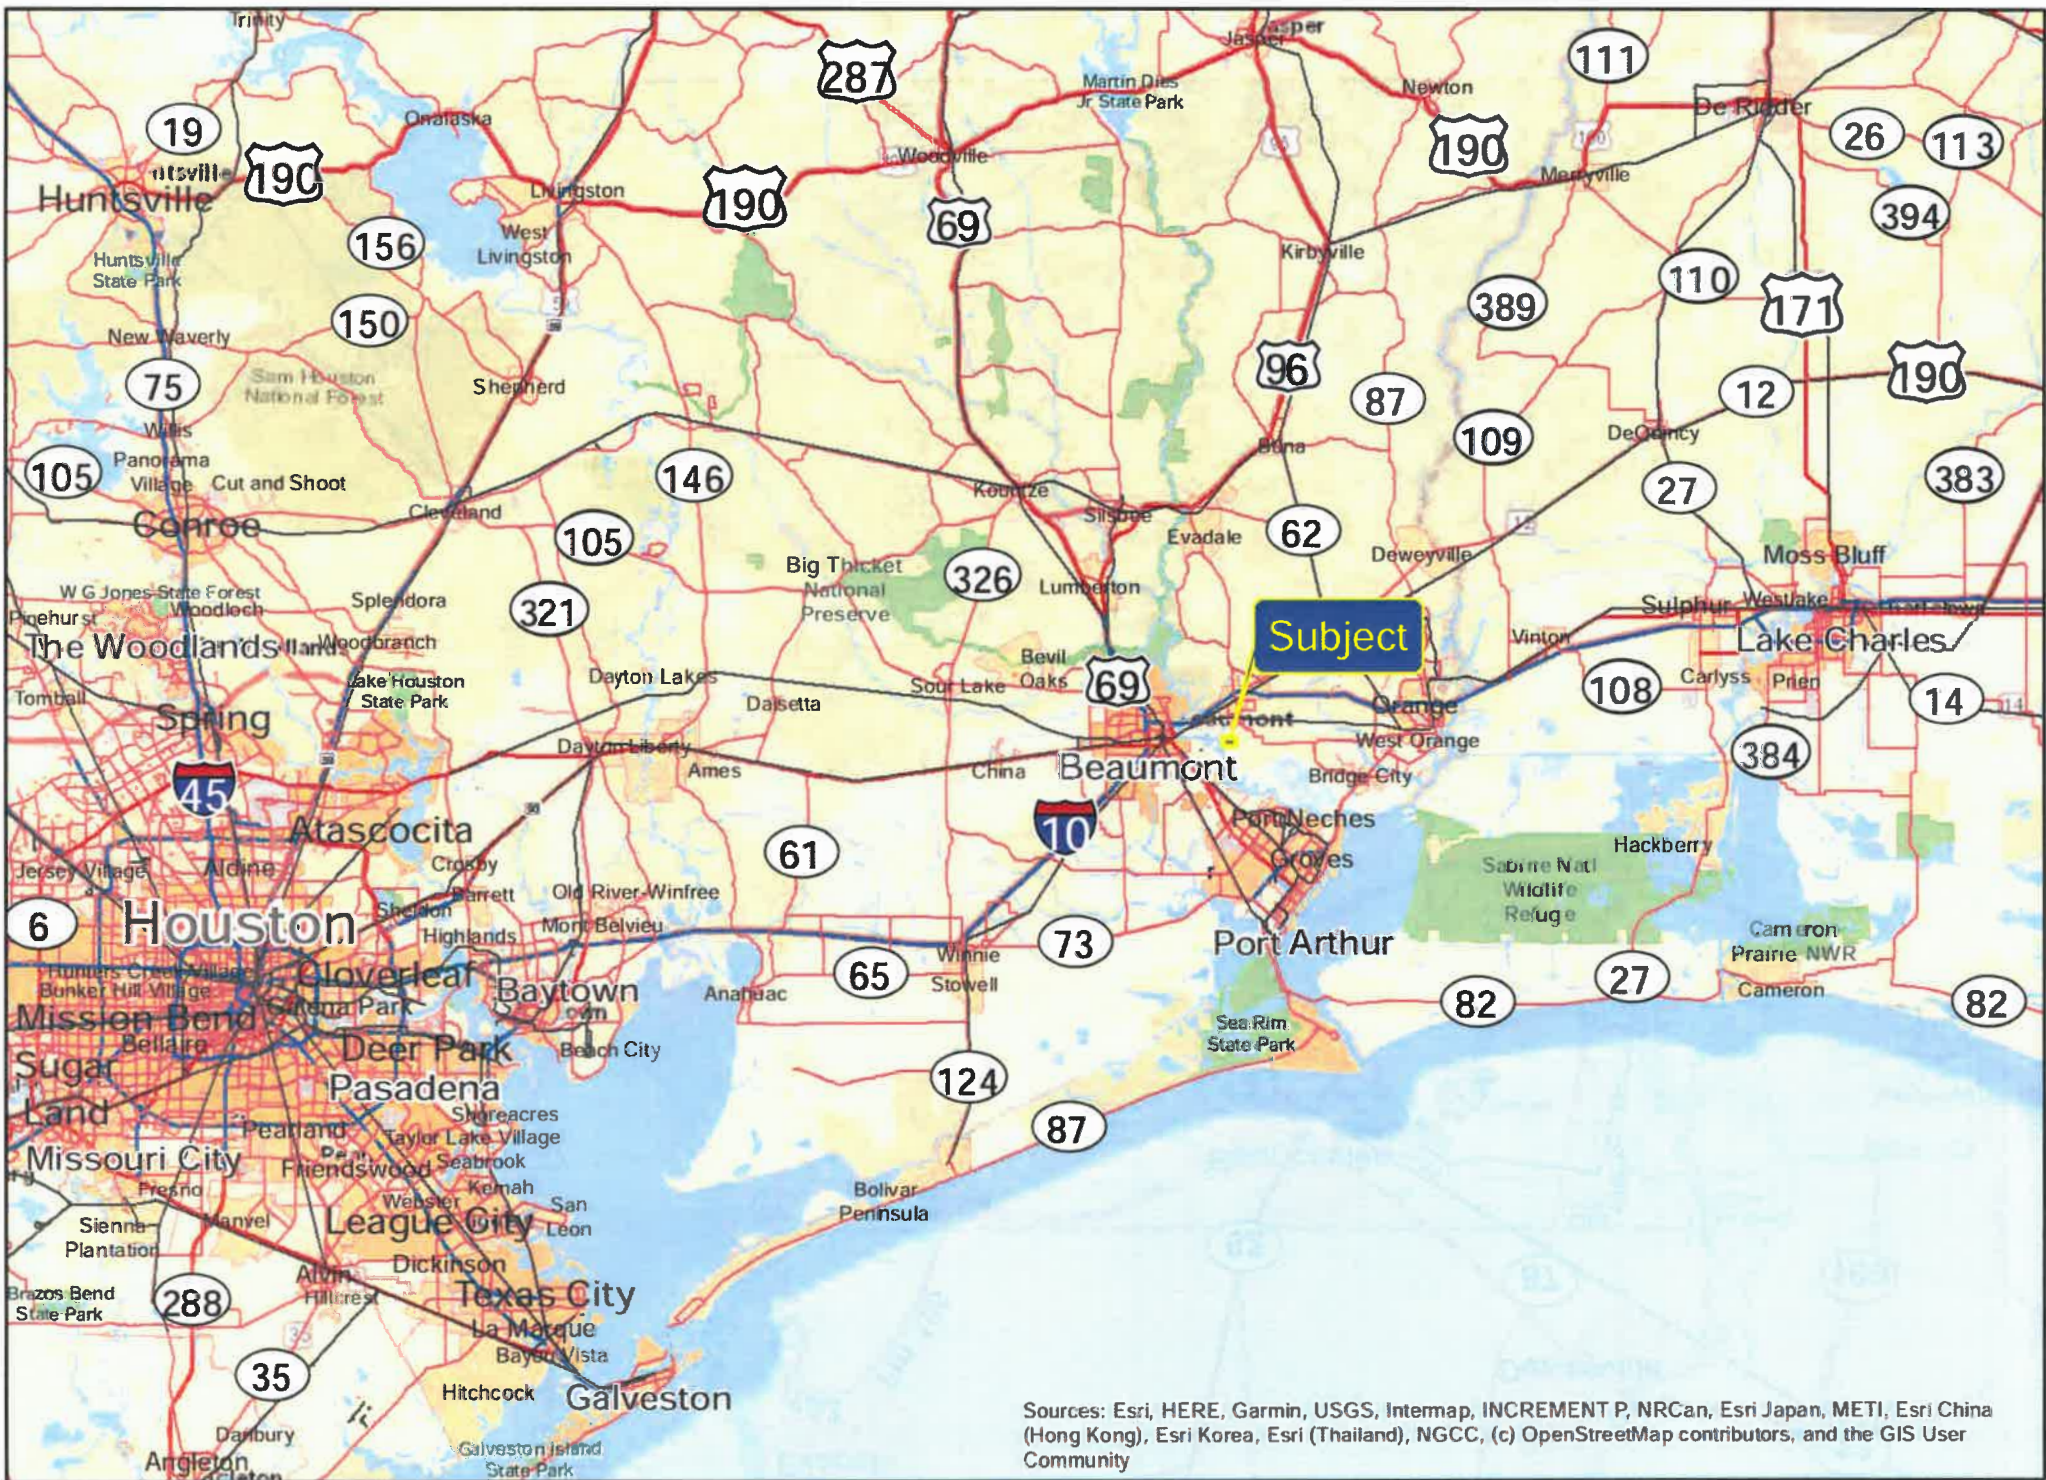

Sources: Esri, HERE, Garmin, USGS, Intemap, INCREMENT P, NRCan, Esri Japan, METI, Esri China (Hong Kong), Esri Korea, Esri (Thailand), NGCC, (c) OpenStreetMap contributors, and the GIS User Community

474.73± Acres | Vidor, Orange Co., TX

For illustration purposes only.