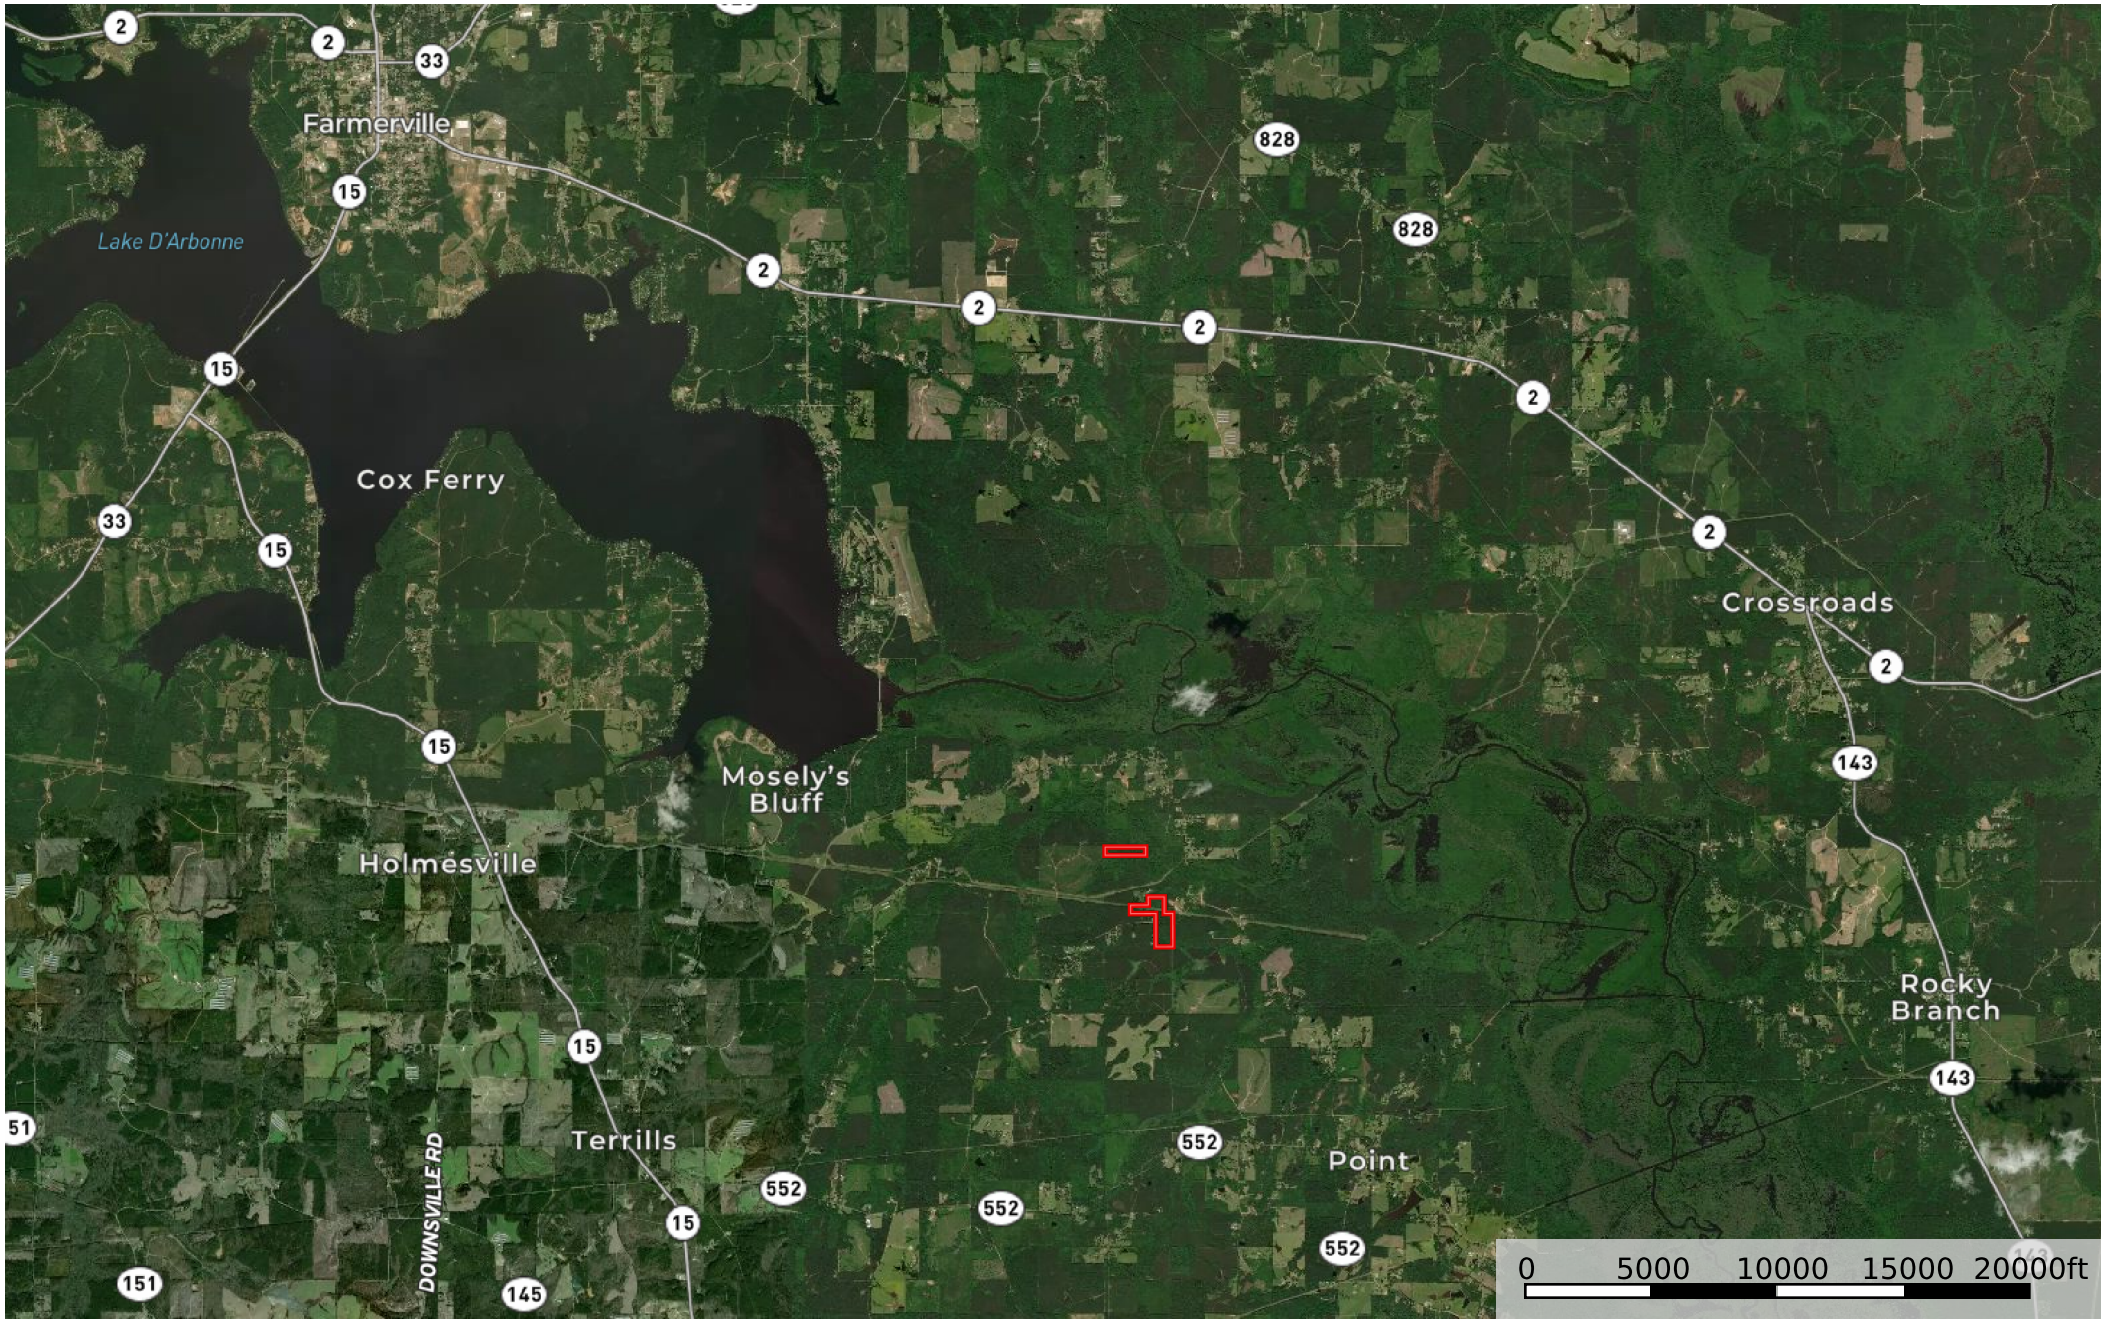

LA - Union Littleton 47 acres+/-
Louisiana, 47 AC +/-

Boundary