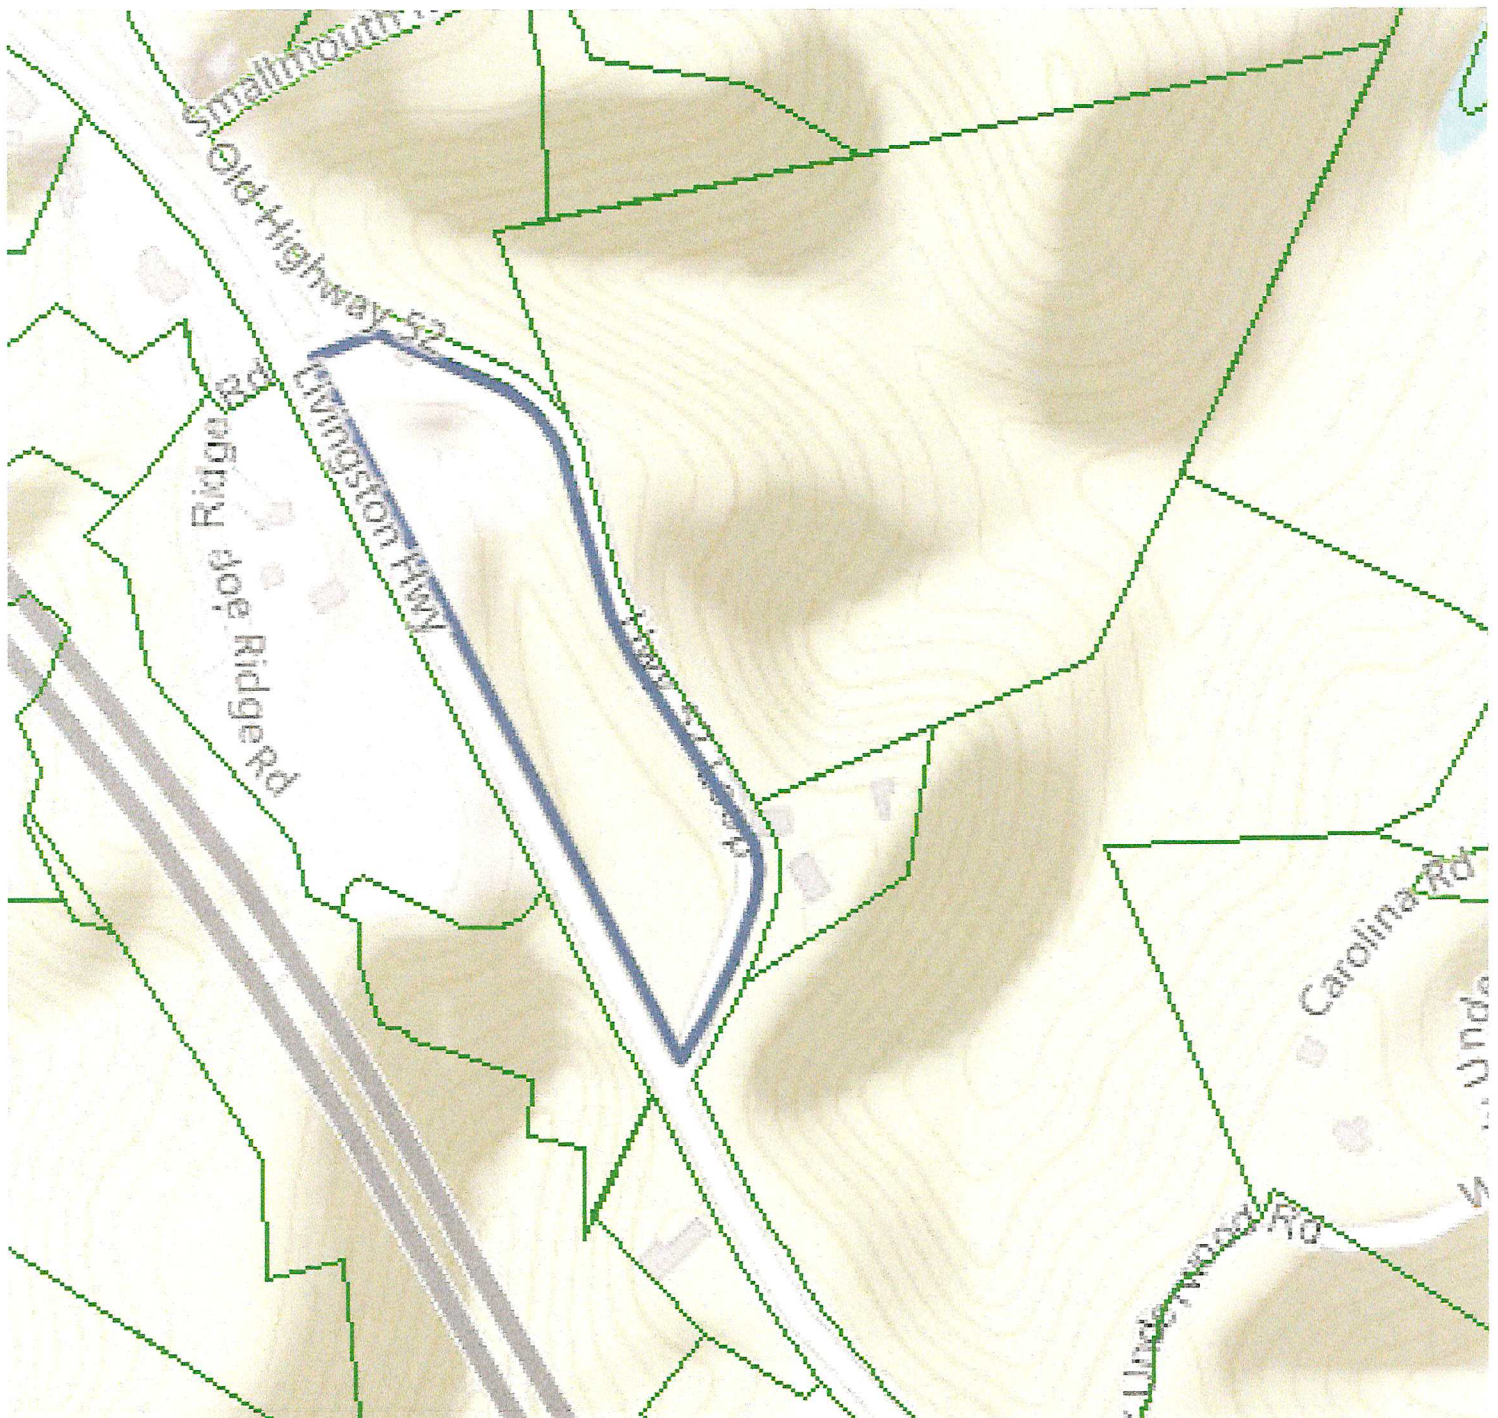

Debra Dodd
No. 1 Quality Realty
931-397-1660
debradodd@no1qualityrealty.com

Map for Parcel Address: Old Livingston Hwy TN Parcel ID: 064 063.01

Debra Dodd
No. 1 Quality Realty
931-397-1660
debradodd@no1qualityrealty.com

 **MLS Tax Suite**TM
Powered by CRS Data

Map for Parcel Address: Old Livingston Hwy TN Parcel ID: 064 063.01

Debra Dodd
No. 1 Quality Realty
931-397-1660
debradodd@no1qualityrealty.com

MLS Tax Suite™ Powered by CRS Data

Map for Parcel Address: Old Livingston Hwy TN Parcel ID: 064 063.01

Debra Dodd
No. 1 Quality Realty
931-397-1860
debradodd@no1qualityrealty.com

Map for Parcel Address: Old Livingston Hwy TN Parcel ID: 064 063.01