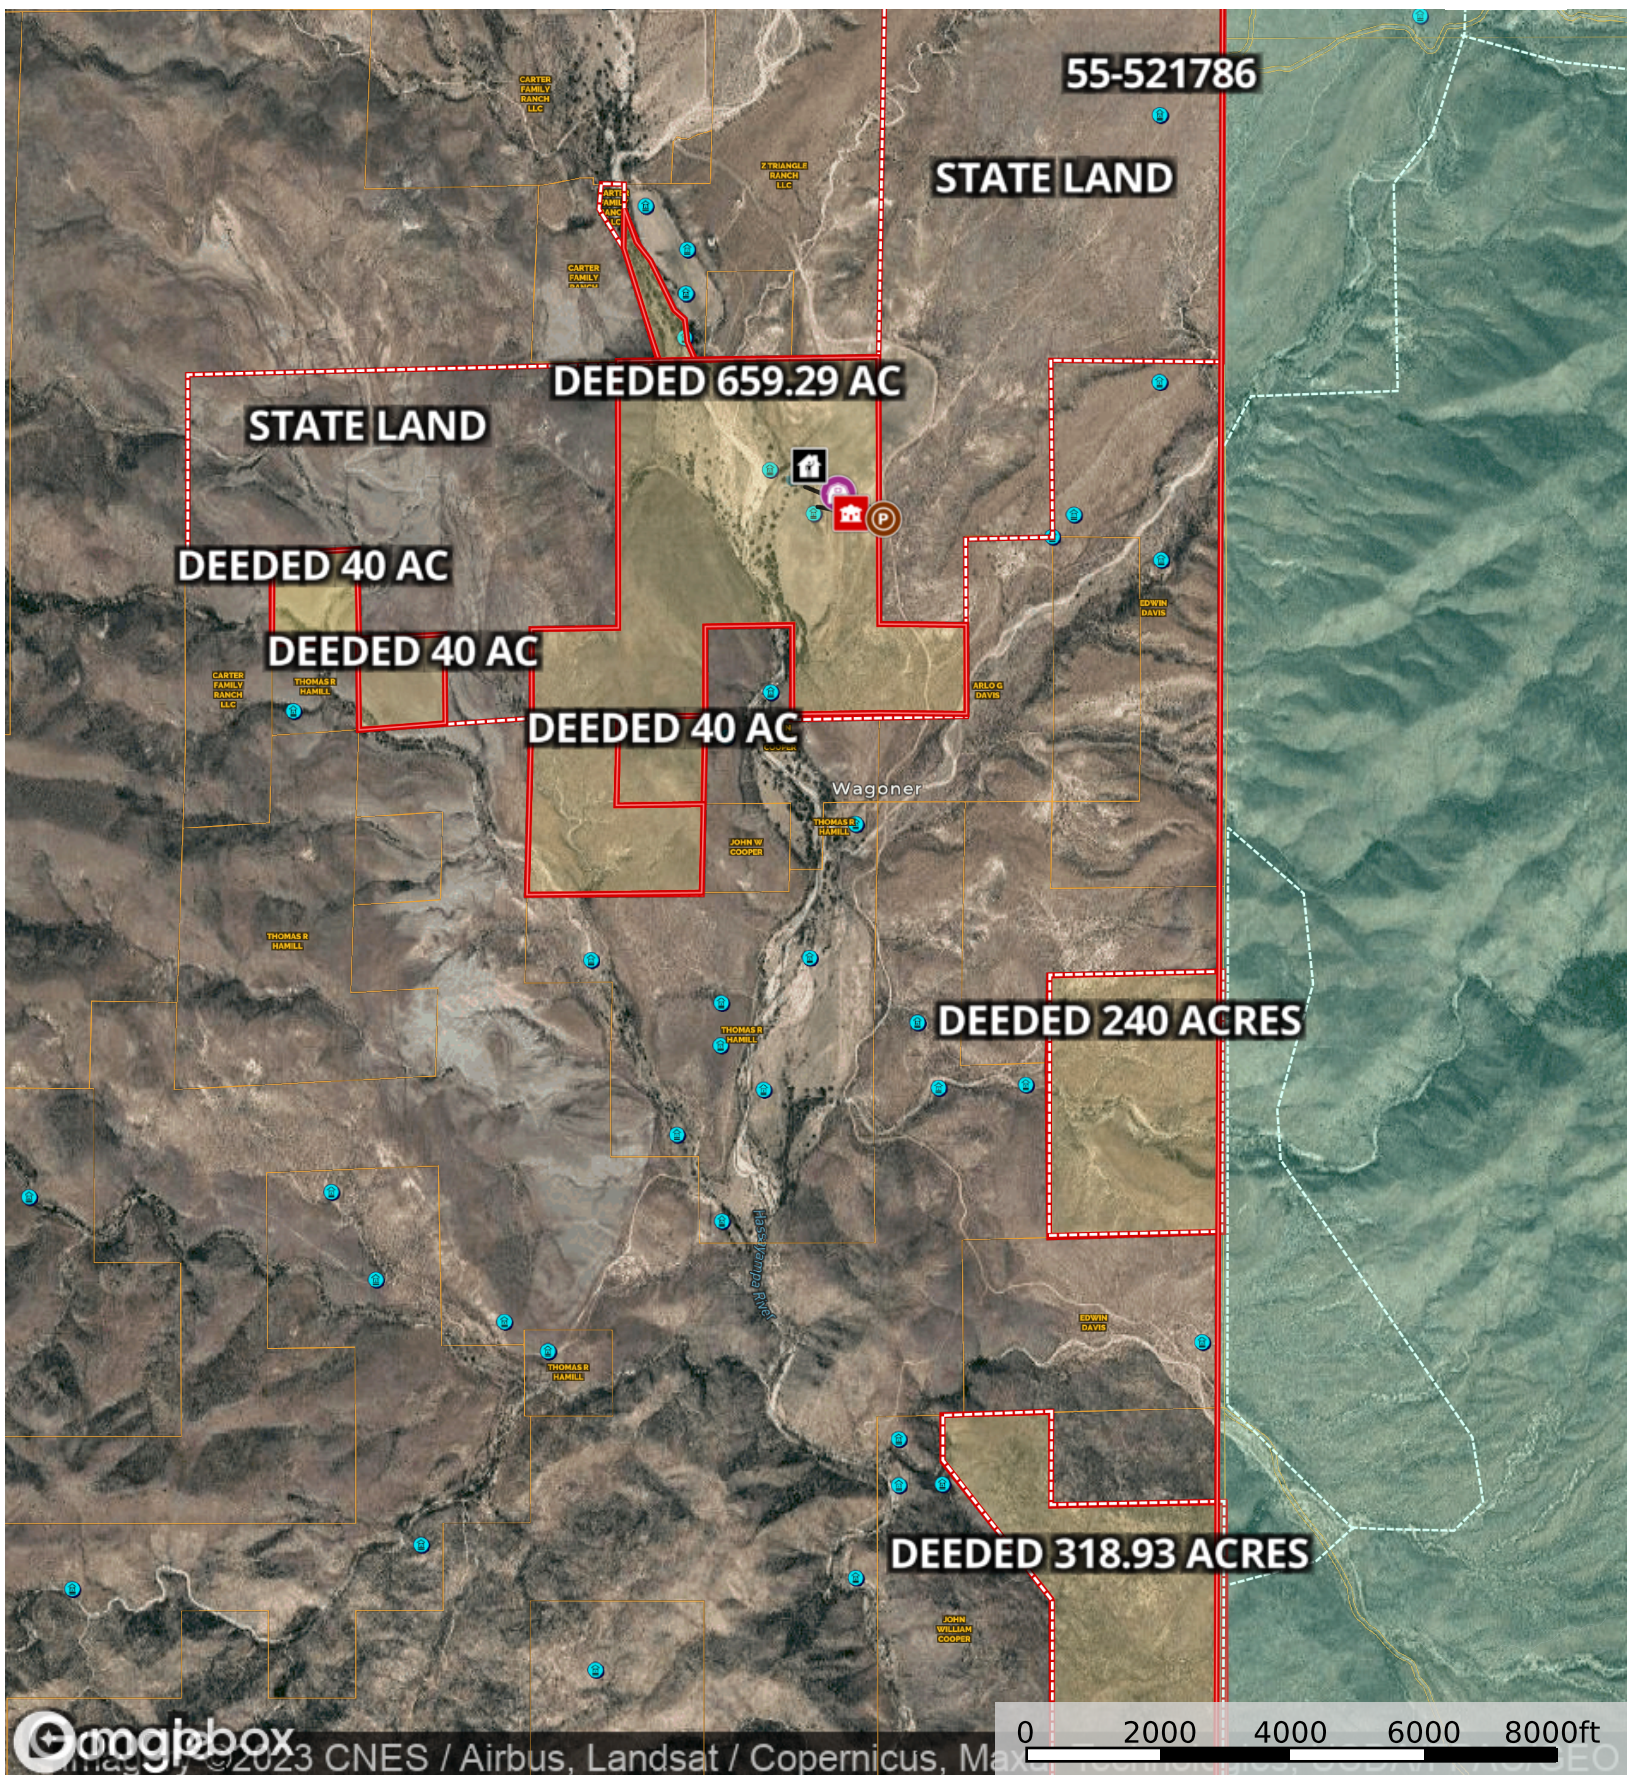

Diamond 2 Ranch

Yavapai County, Arizona, AC +/-

- Pens
- Main House
- Foreman's House
- Barn
- Fence
- Pond/Tank
- Boundary 1
- Boundary
- Boundary 1
- Boundary
- Water Wells