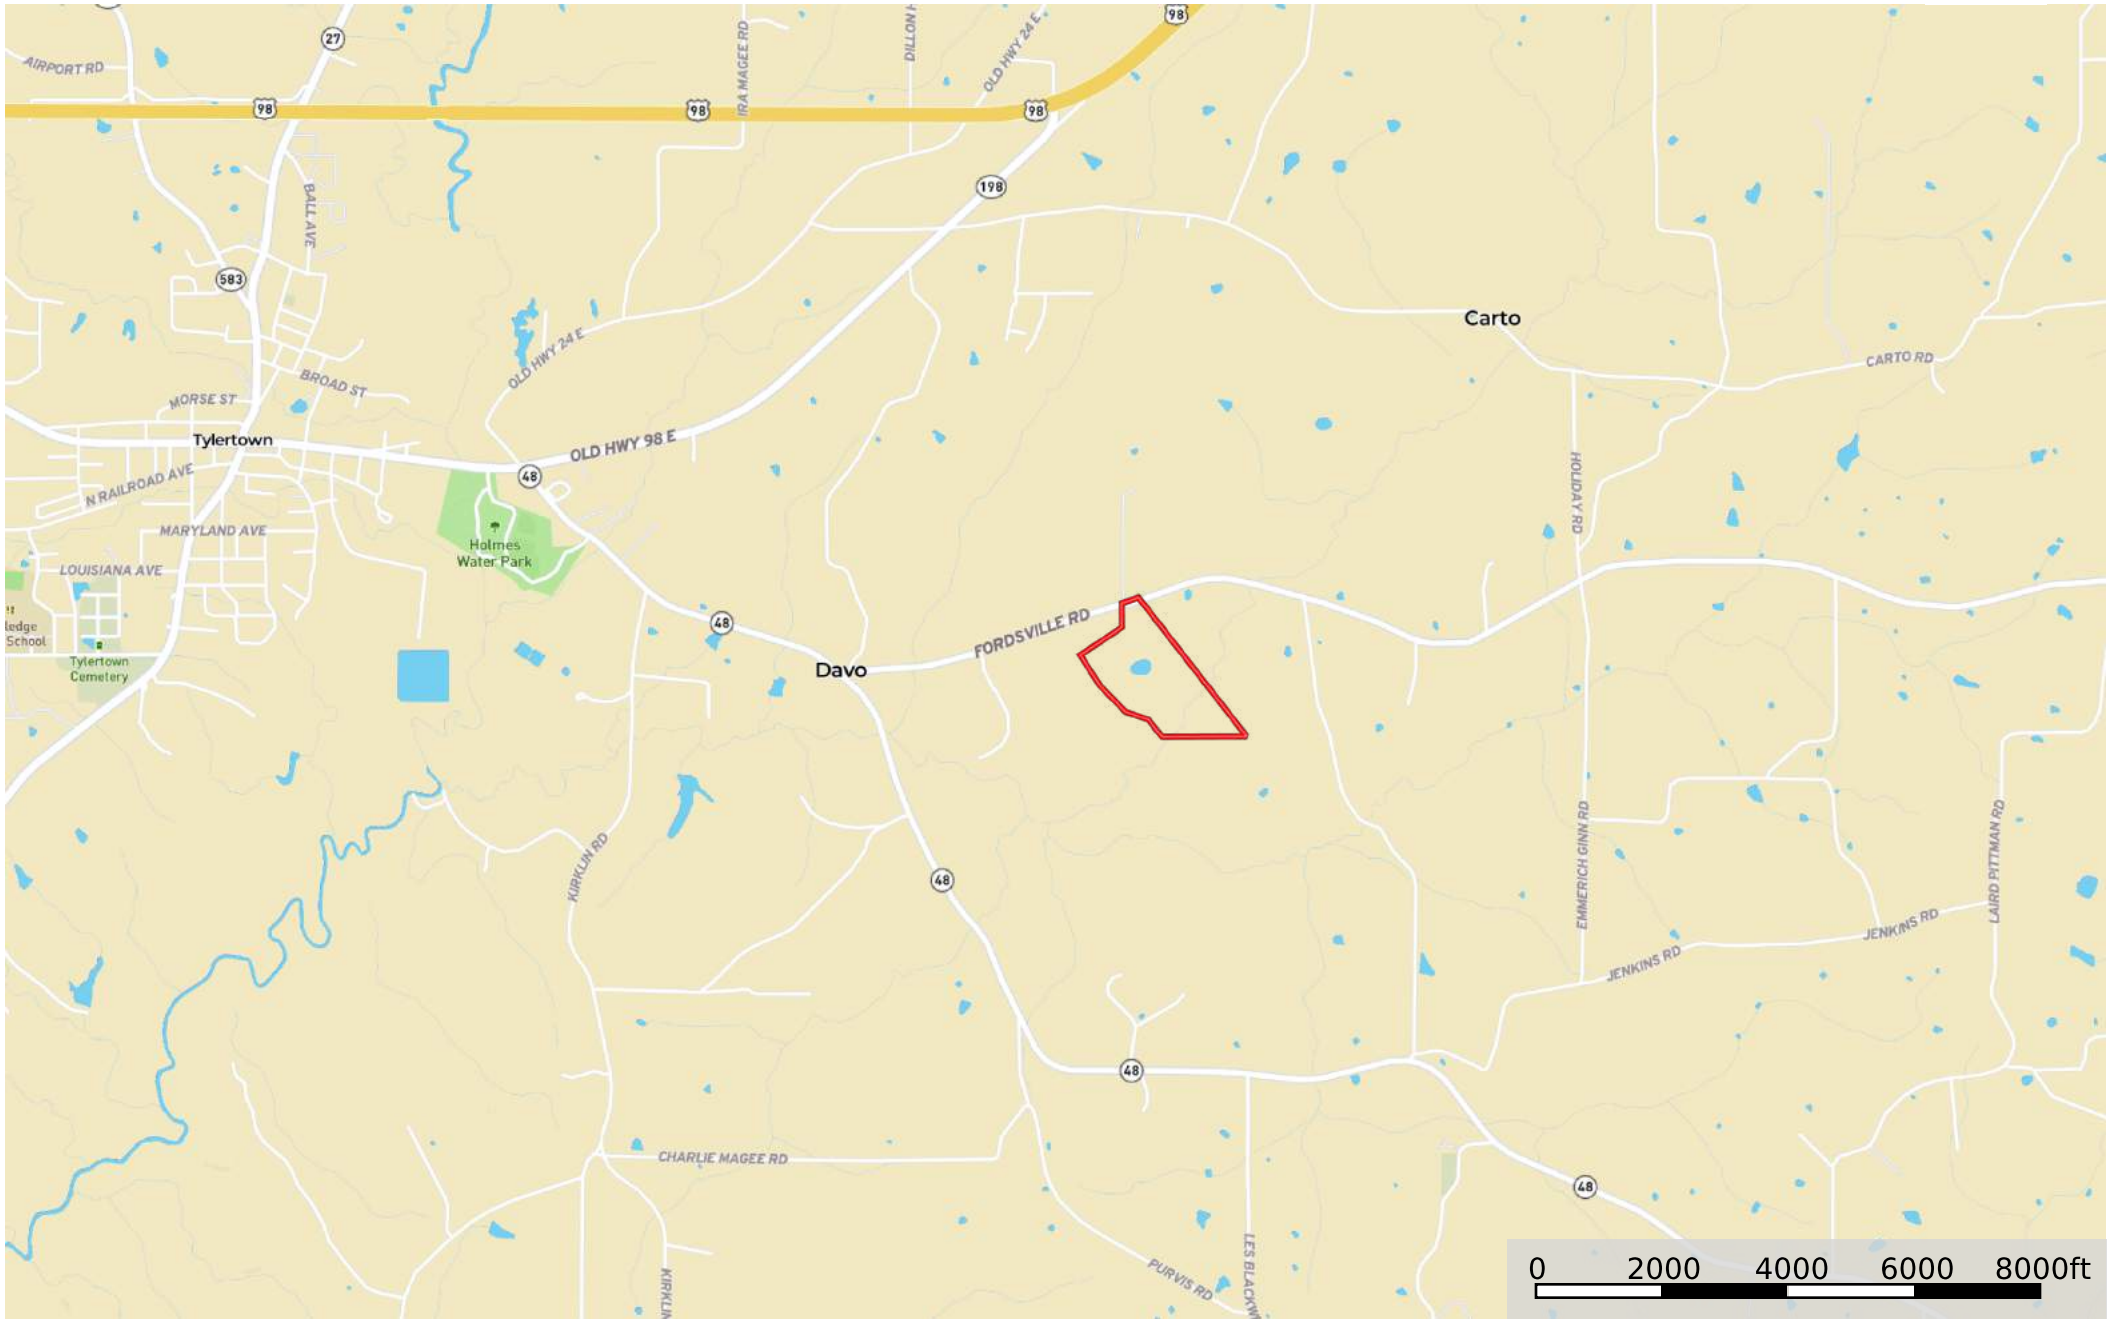

95 Fordsville Rd-Tylertown, MS
Walthall County, Mississippi, 64 AC +/-

Google

Imagery ©2023 CNES / Airbus, Maxar Technologies, U.S. Geological Survey, USDA/FPA/GES

0 500 1000 1500 2000ft

Boundary

id. The information contained herein was obtained from sources deemed to be reliable. Land id™ Services makes no warranties or guarantees as to the completeness or accuracy thereof.

95 Fordsville Rd-Tylertown, MS

Walthall County, Mississippi, 64 AC +/-

 Boundary