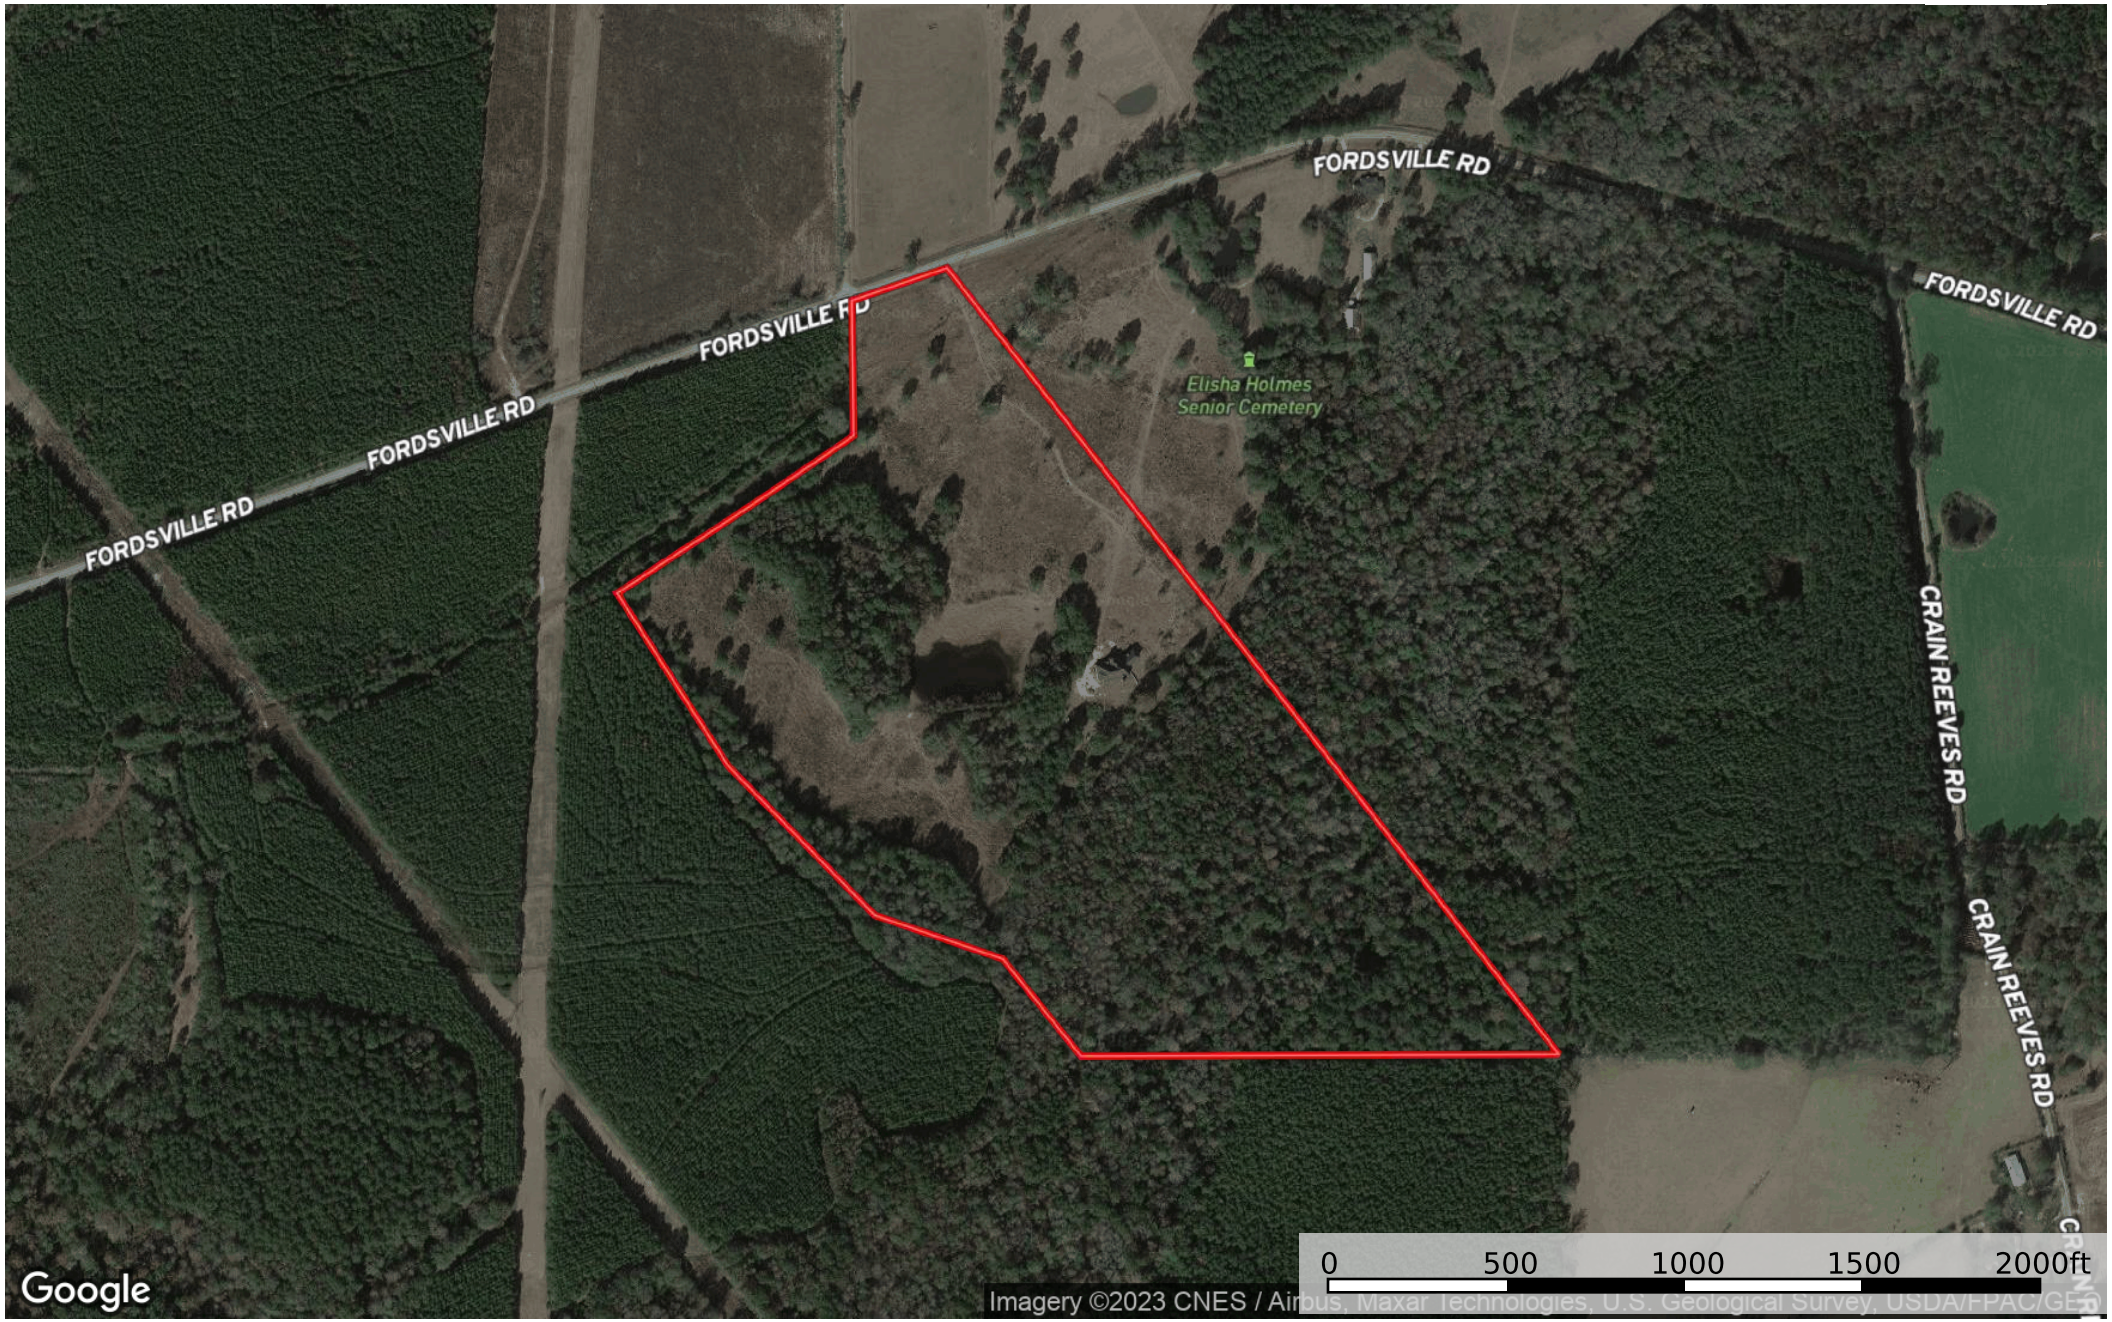

95 Fordsville Rd-Tylertown, MS
Walthall County, Mississippi, 64 AC +/-

Google

Imagery ©2023 CNES / Airbus, Maxar Technologies, U.S. Geological Survey, USDA/FPA/GES

0 500 1000 1500 2000ft

Boundary

id. The information contained herein was obtained from sources deemed to be reliable. Land id™ Services makes no warranties or guarantees as to the completeness or accuracy thereof.

95 Fordsville Rd-Tylertown, MS

Walthall County, Mississippi, 64 AC +/-

 Boundary