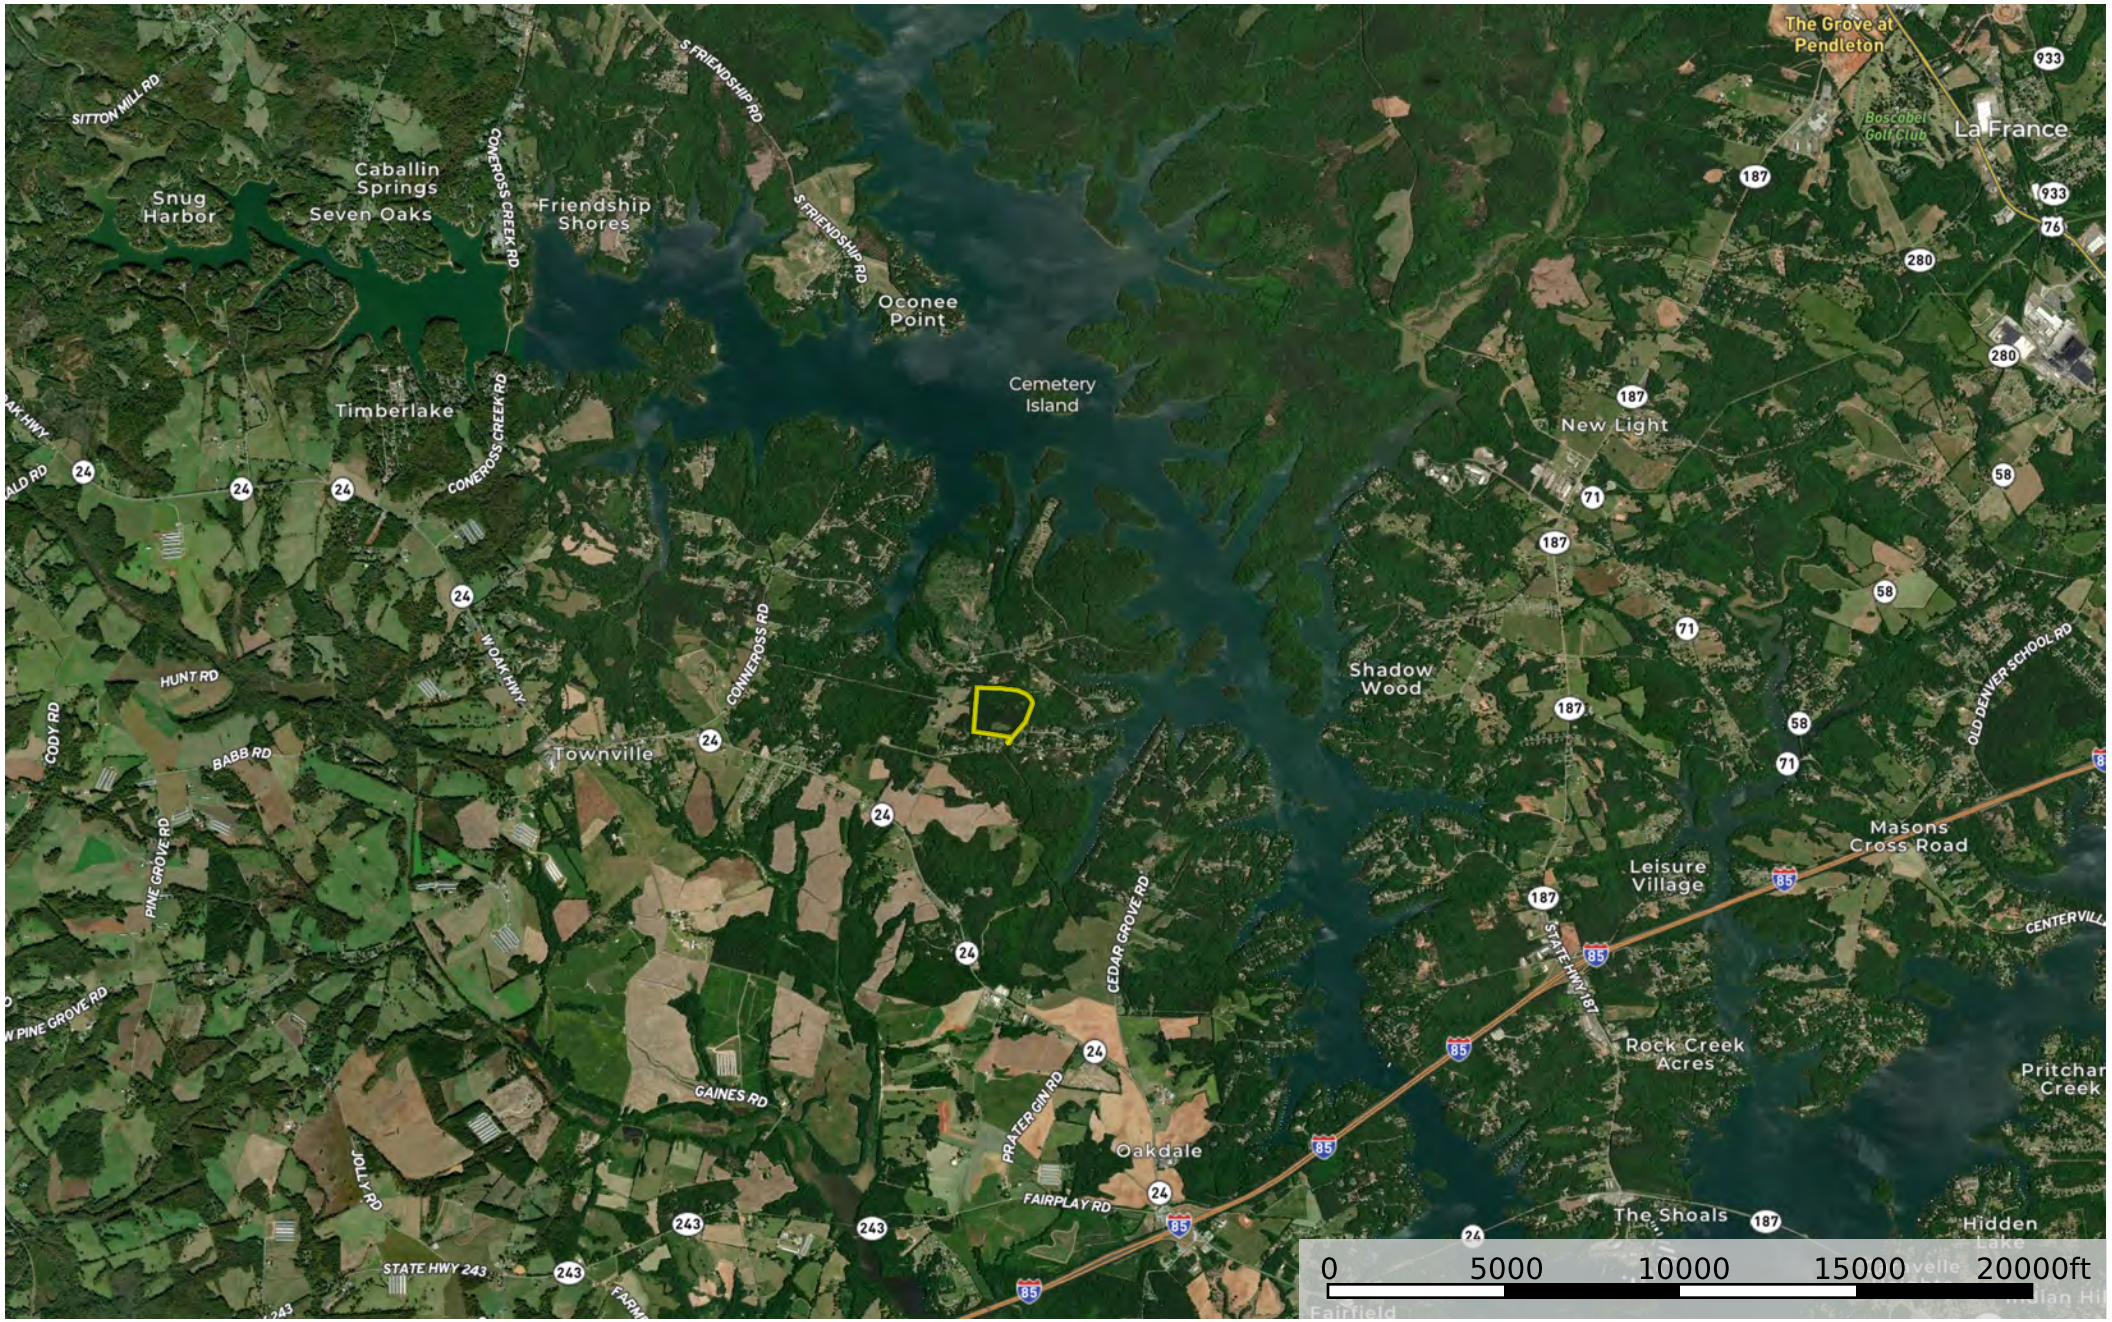

# Milan - Ponderosa Point Road

Anderson County, South Carolina, 42.96 AC +/-

 Boundary