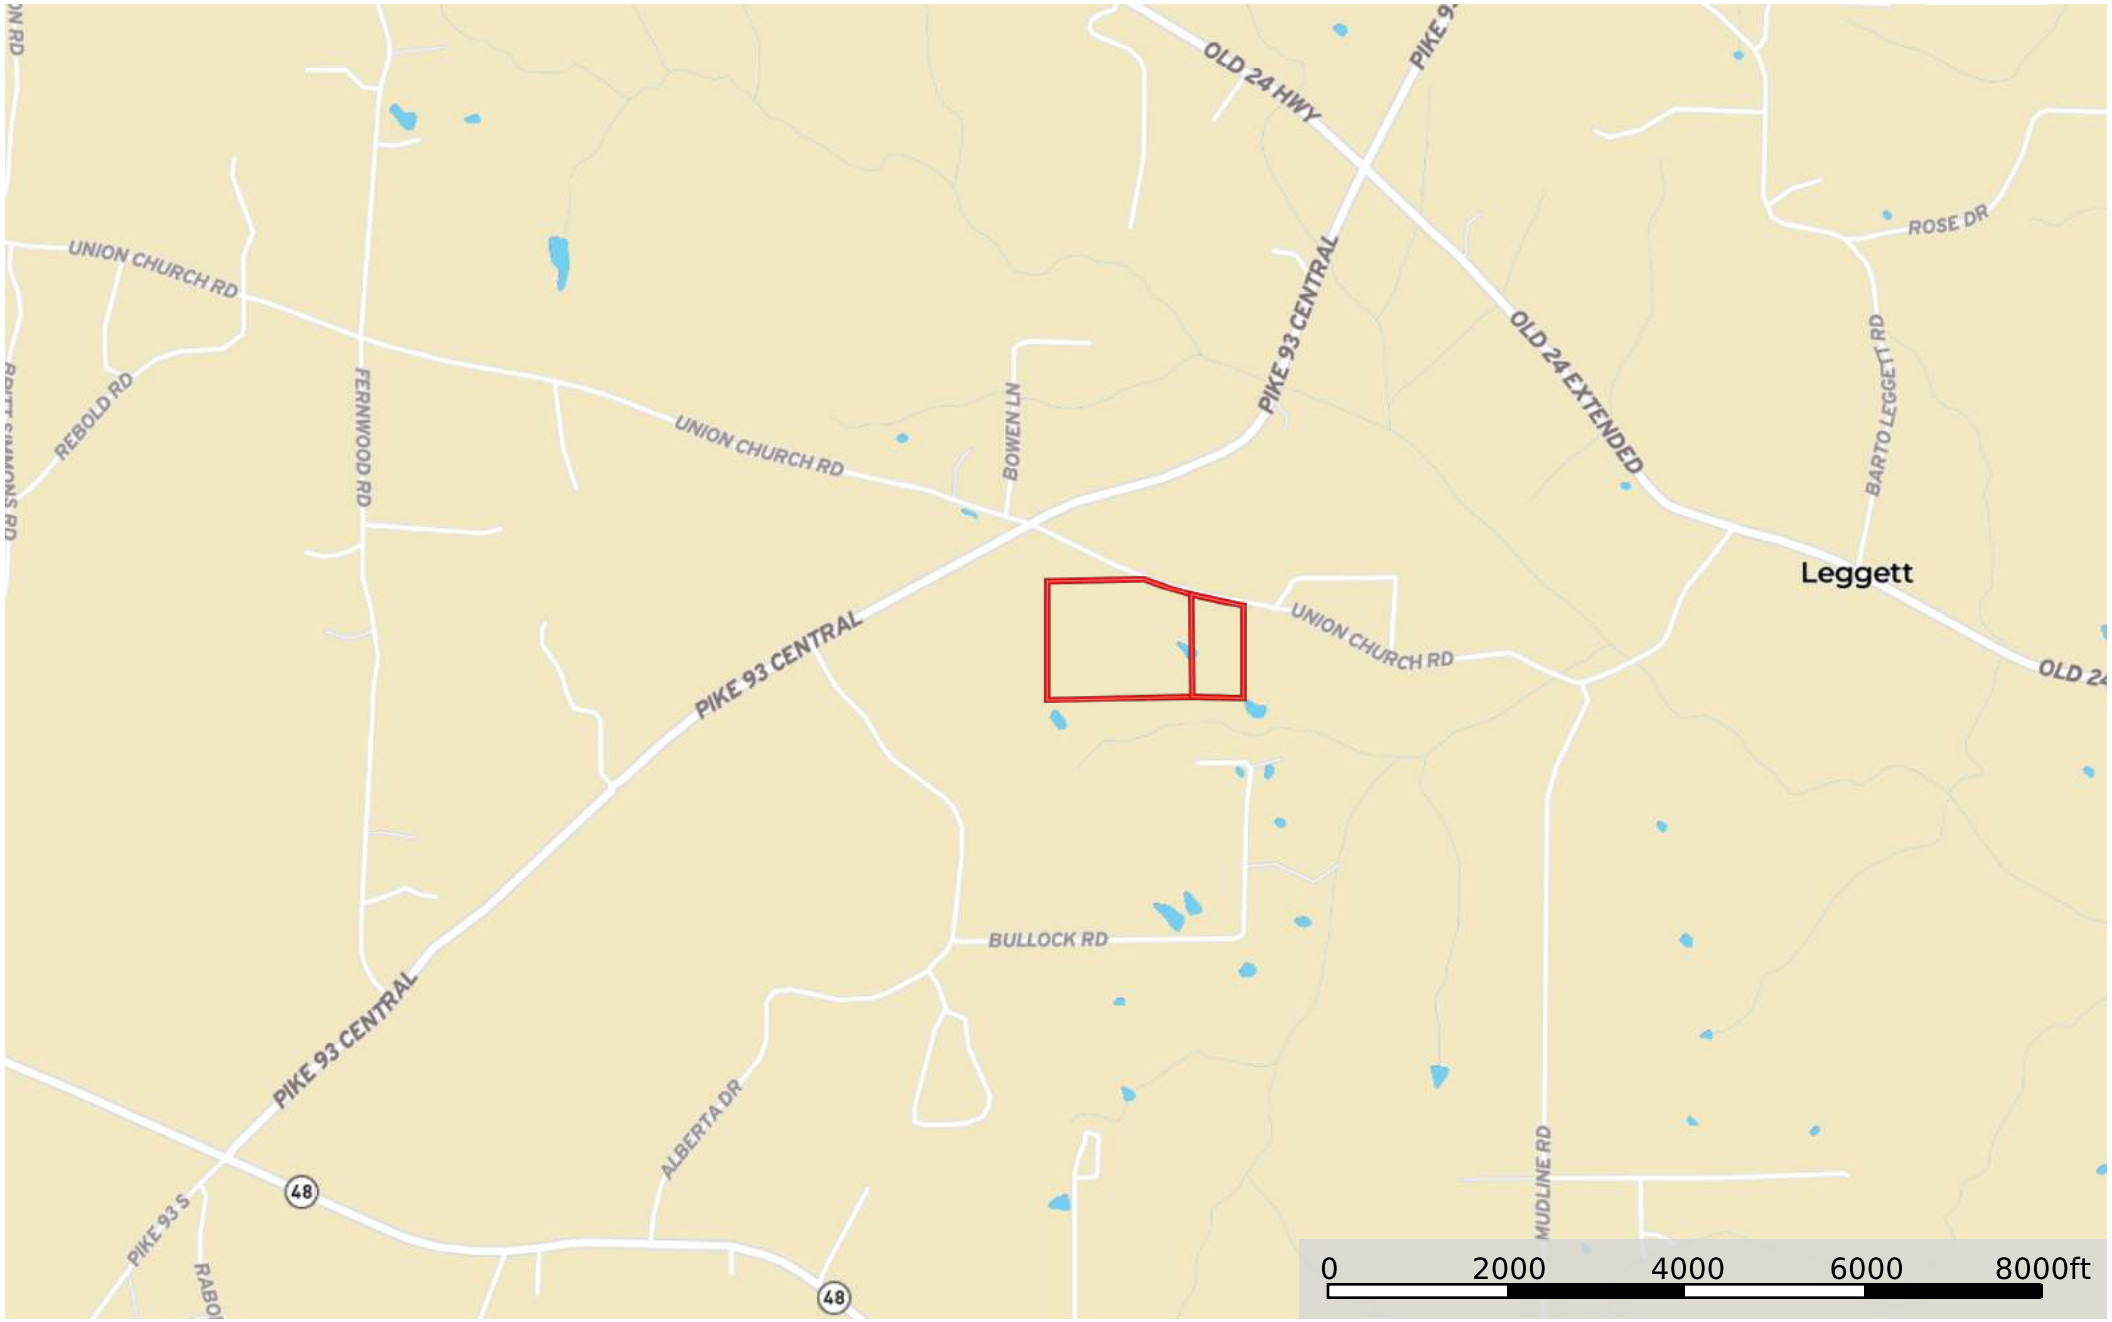

8034 Union Church Rd-48 Ac
Mississippi, 48 AC +/-

Imagery ©2023 CNES / Airbus, Maxar Technologies, U.S. Geological Survey, USDA/FPA/GEO

 Boundary

8034 Union Church Rd-48 Ac

Mississippi, 48 AC +/-

 Boundary