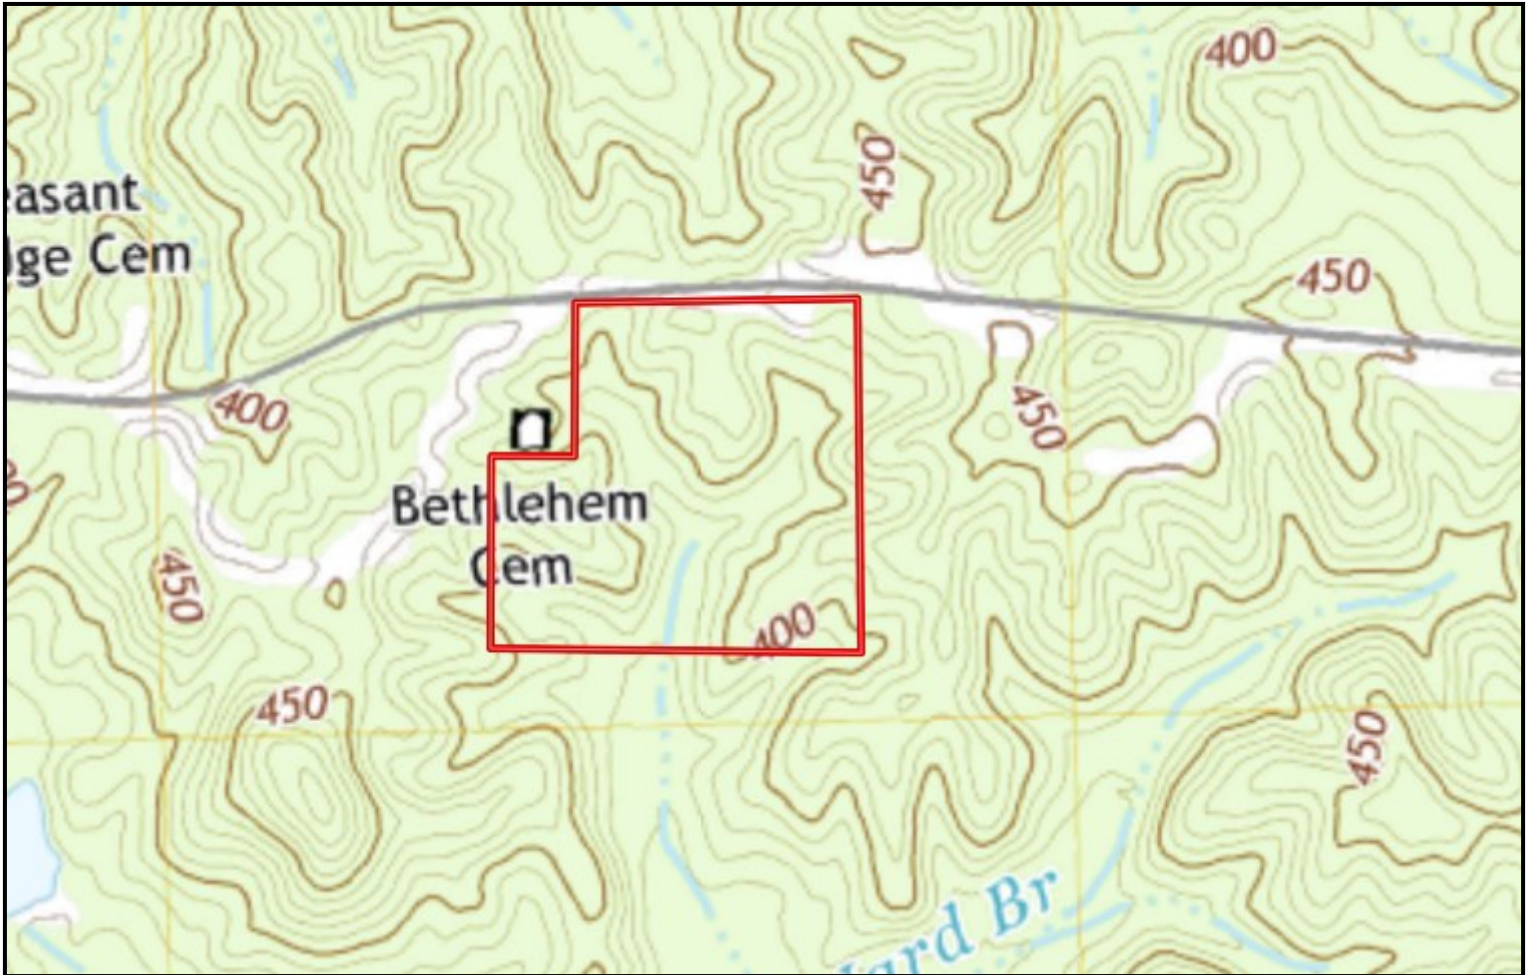

TOPO MAP

A Real Estate Expert
You Can Trust!

SAM SAMPLE
REALTOR®

O: 601.898.2772 C: 601.668.5697

Sam@TomSmithLand.com

TomSmithLandandHomes.com