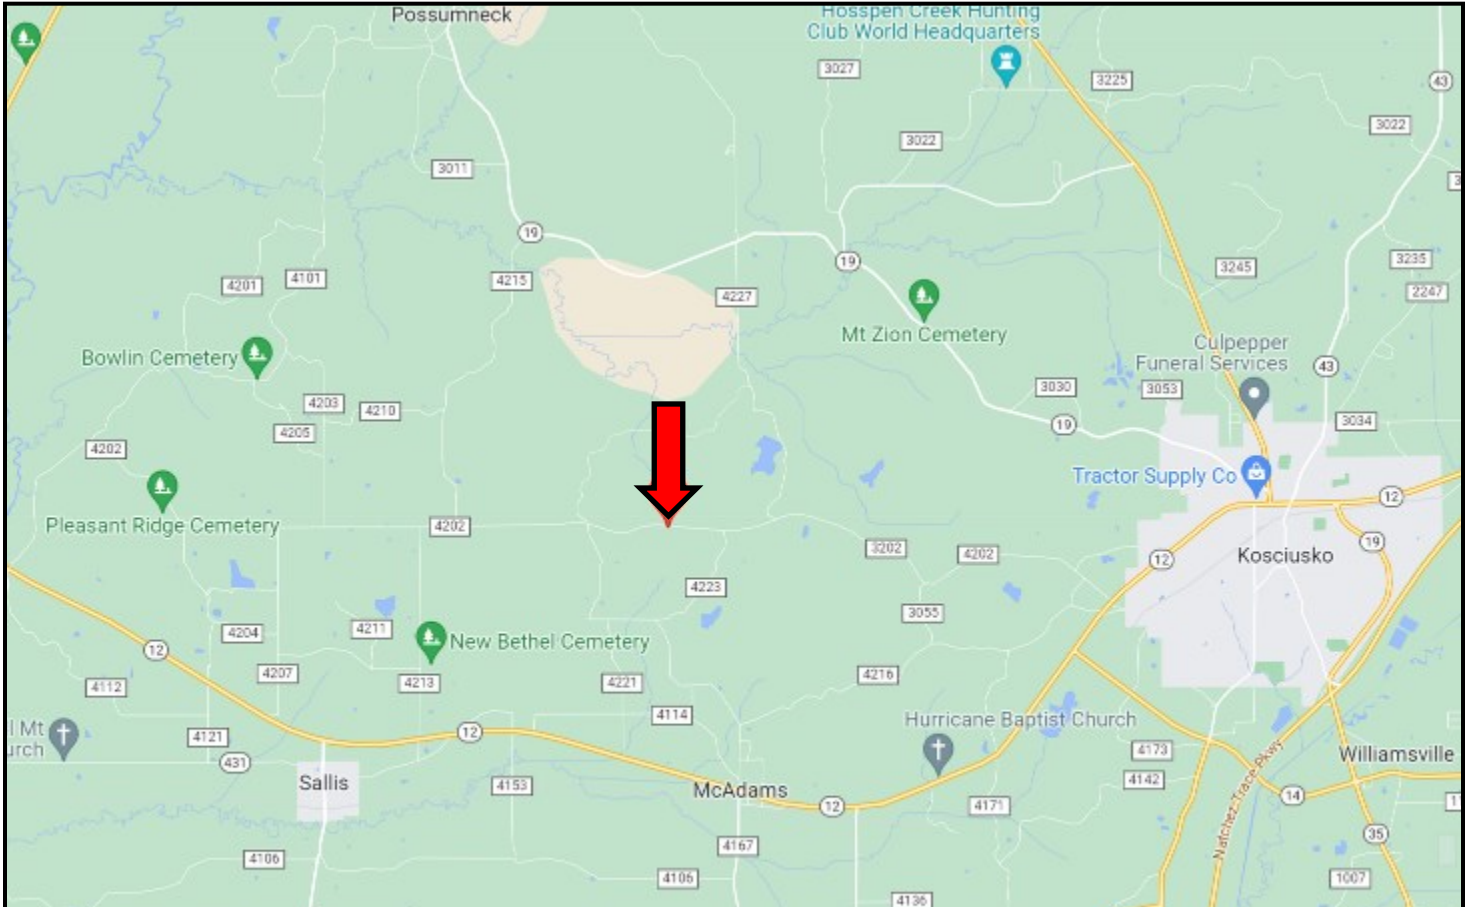

Expect More. Get More.

DIRECTIONAL MAP

DIRECTIONS FROM HWY 12 AND CR 4213 IN SALLIS, MS: Turn onto CR 4213 and travel 2.3 miles. Turn right on CR 4202 and travel 2.6 miles. The property will be on the right. [GOOGLE MAP LINK](#)