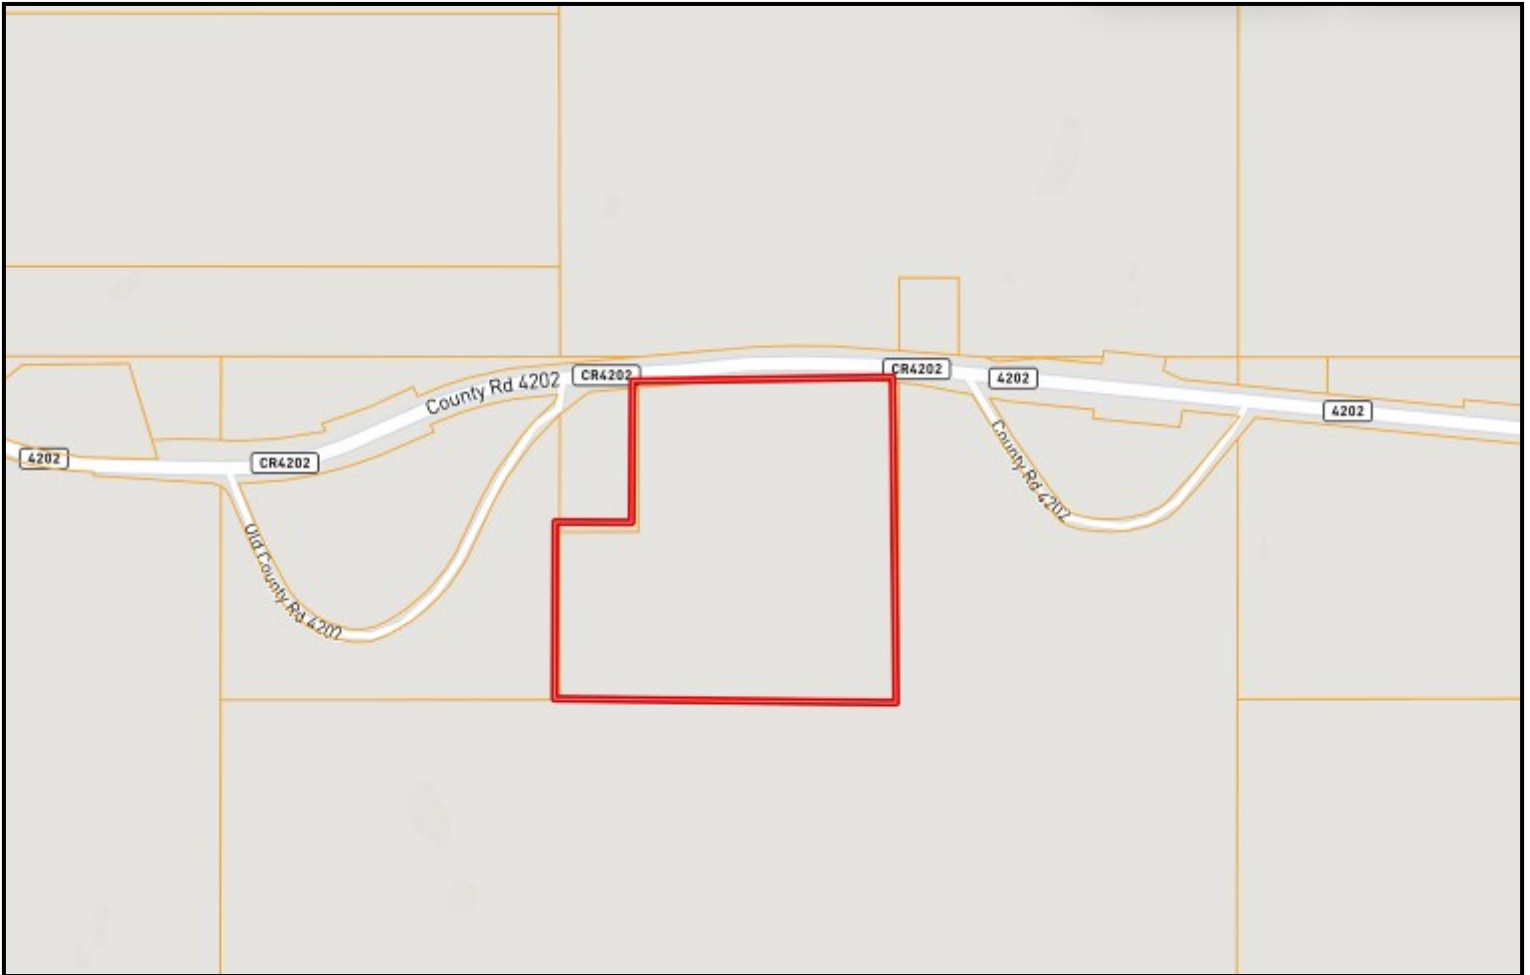

OWNERSHIP MAP

A Real Estate Expert
You Can Trust!

SAM SAMPLE
REALTOR®

O: 601.898.2772 C: 601.668.5697

Sam@TomSmithLand.com

TomSmithLandandHomes.com