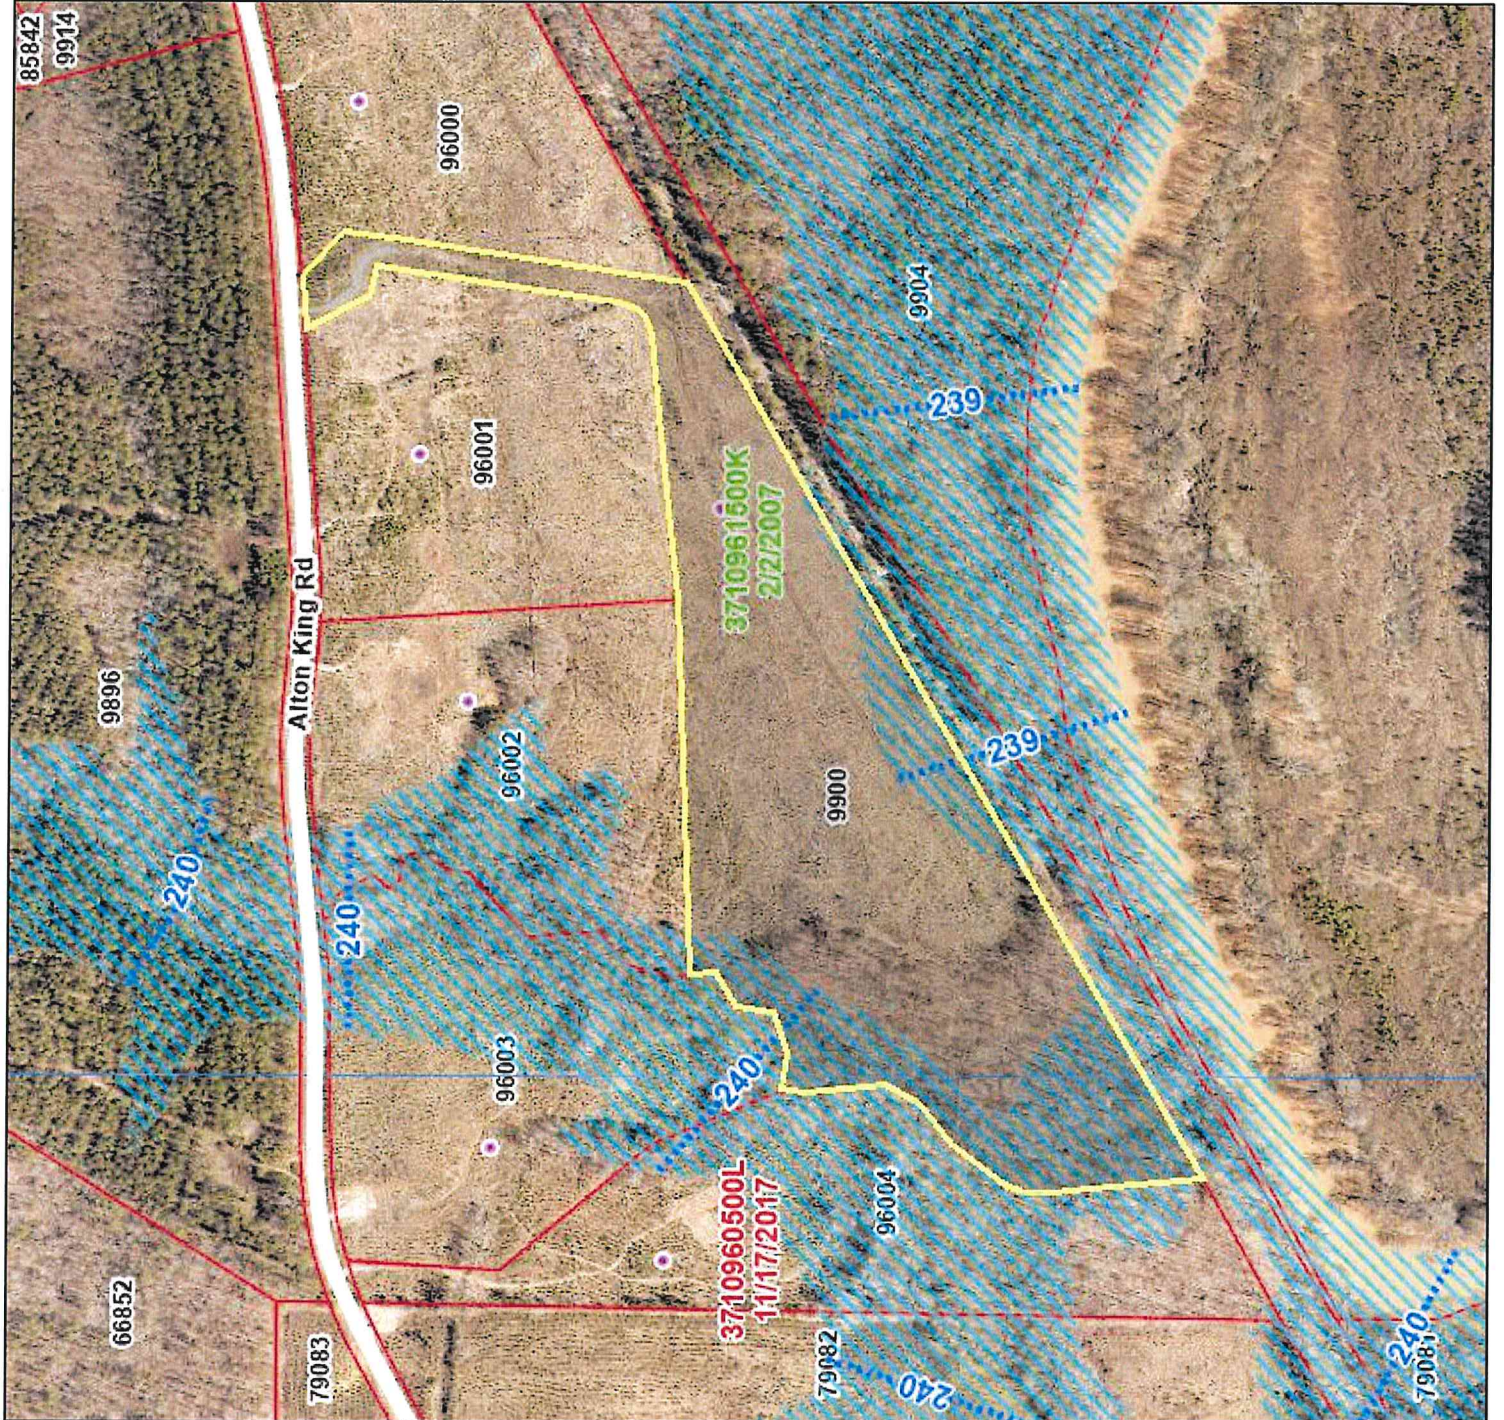

Chatham County Tax Map

Legend

Single Parcel Selection	Effective Flood Hazard Areas	1% Annual Chance - 100 Year	Flood Map Index	Address Points
_Query result	Parcel Pop-Up	0.2% Annual Chance - 500 Year	Floodway	Parcels
RoadCenterli...	Base Flood Elevations			

Date: 6/9/2023

Service Layer Credits:
Esri., Inc., City of
Naperville, Illinois
Chatham County.