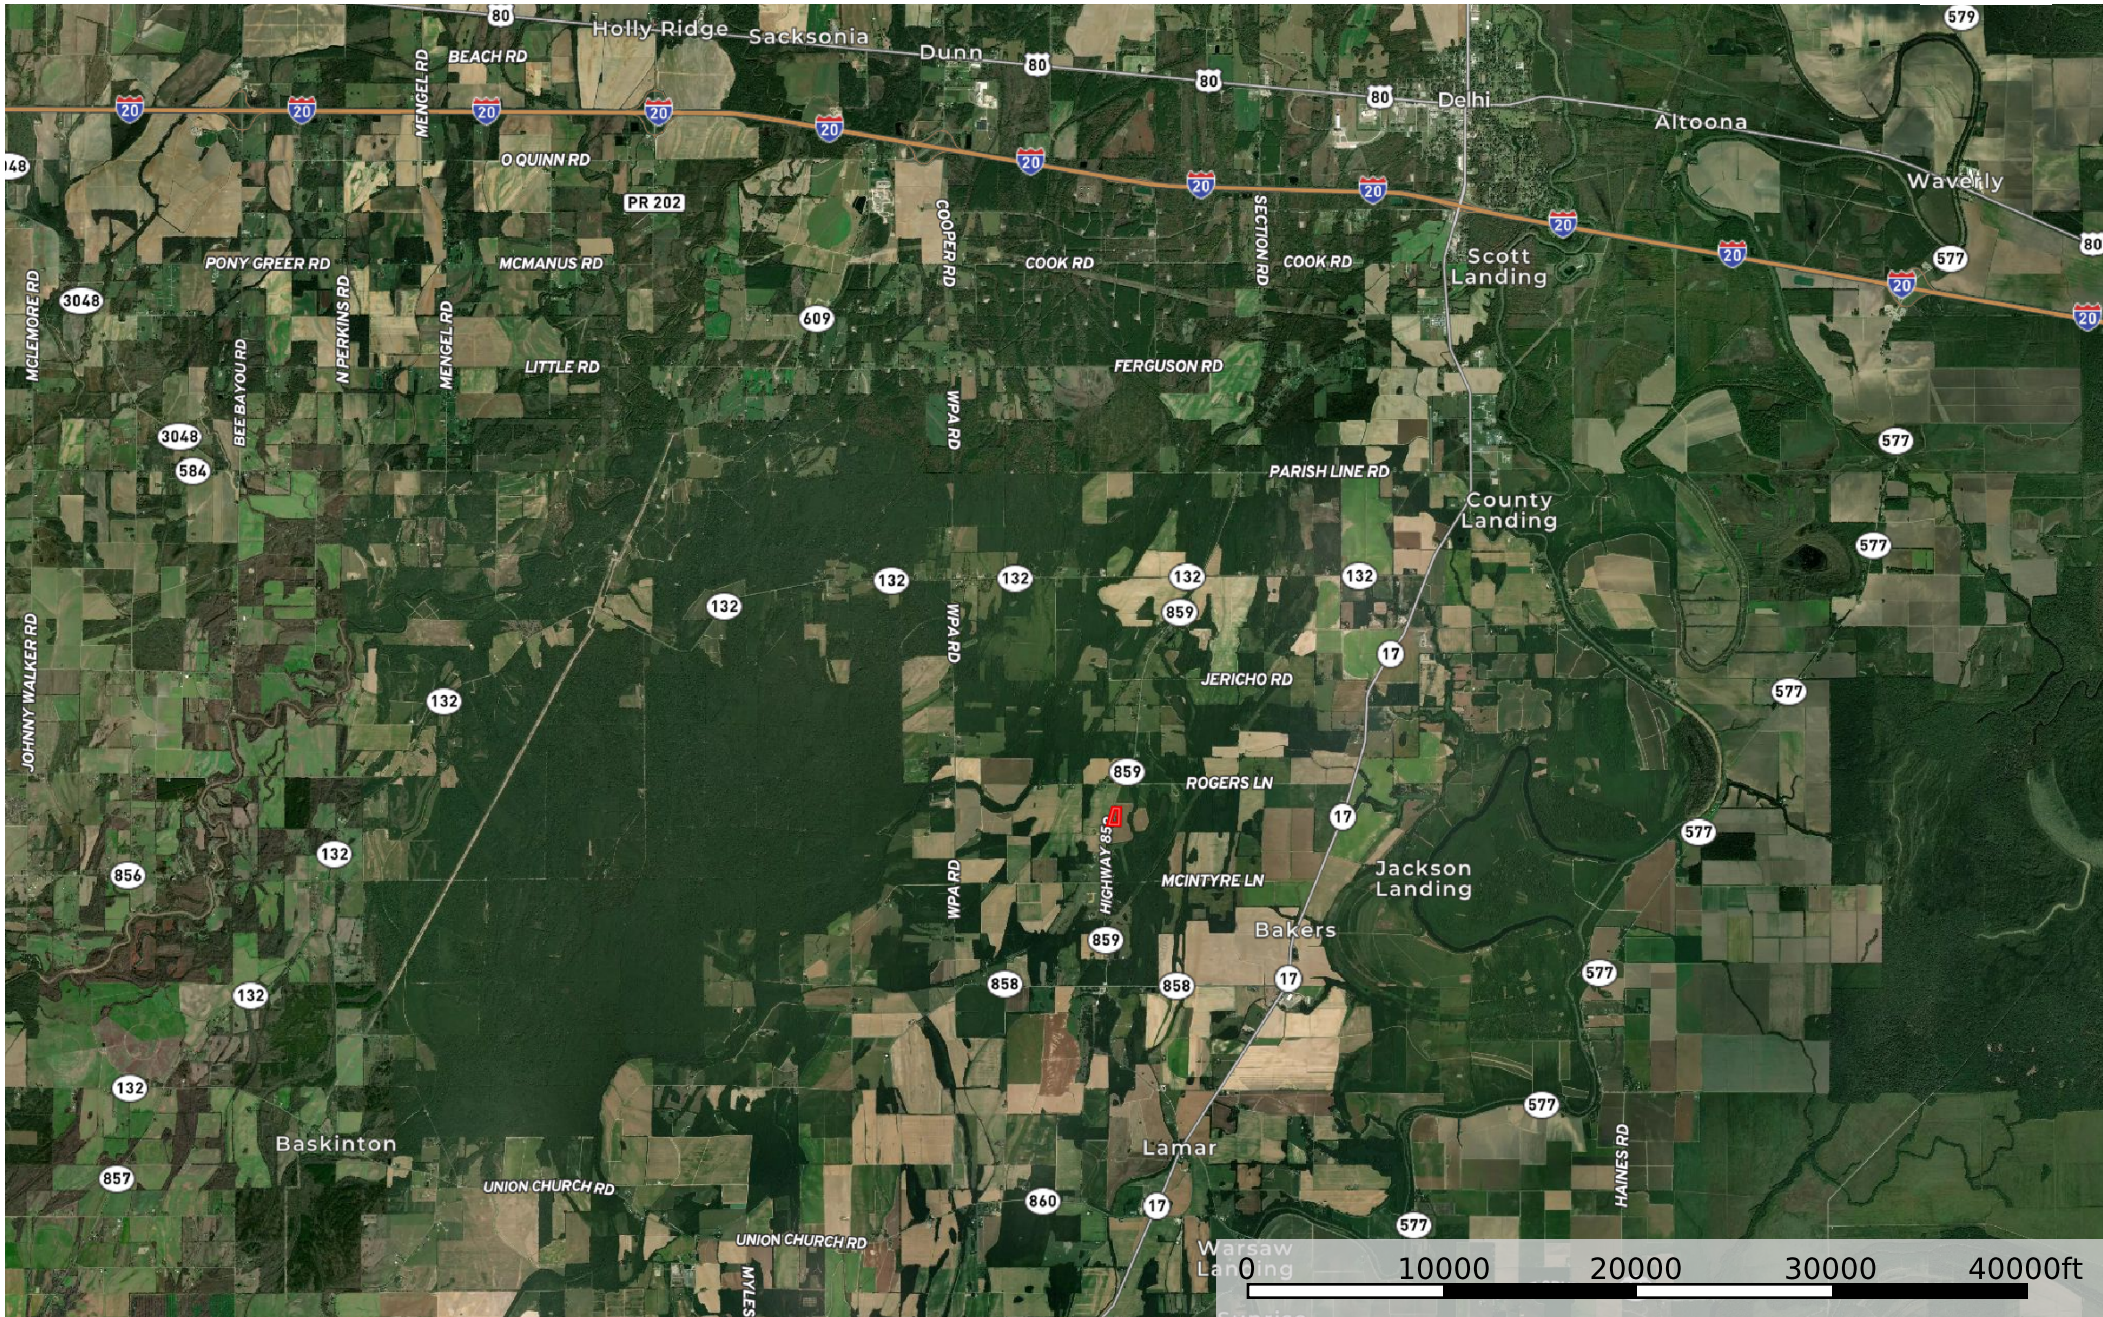

# LA - Franklin Penick 7.5 ac +/-

Franklin Parish, Louisiana, AC +/-

Boundary