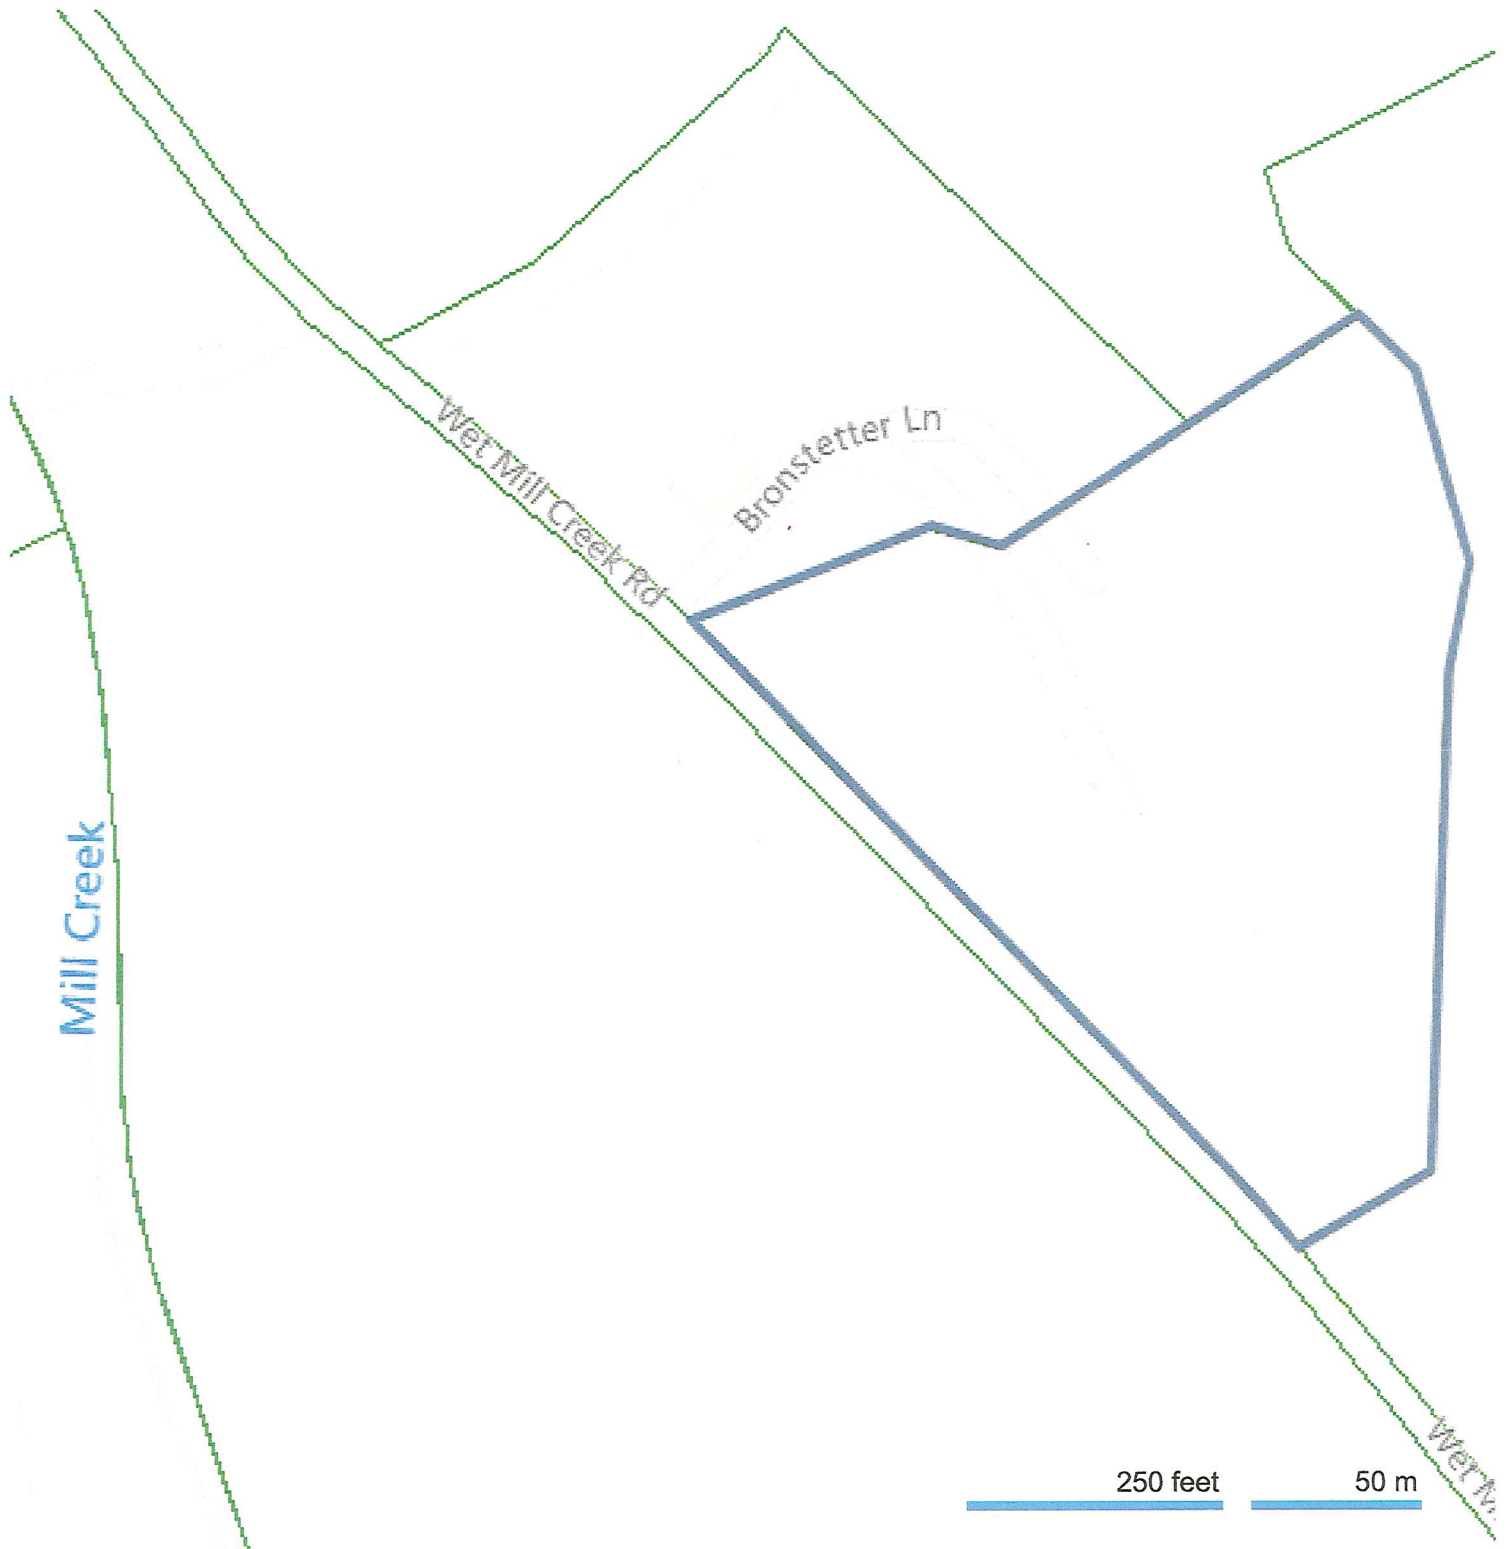

Debra Dodd
No. 1 Quality Realty
931-397-1660
debradodd@no1qualityrealty.com

 **MLS Tax Suite**TM
Powered by CRS Data

Map for Parcel Address: Wet Mill Creek Rd TN Parcel ID: 079 003.01

Debra Dodd
No. 1 Quality Realty
931-397-1660
debradodd@no1qualityrealty.com

MLS Tax Suite™

Powered by CRS Data

Map for Parcel Address: Wet Mill Creek Rd TN Parcel ID: 079 003.01

Debra Dodd
No. 1 Quality Realty
931-397-1660
debradodd@no1qualityrealty.com

MLS Tax Suite™

Powered by CRS Data

Map for Parcel Address: Wet Mill Creek Rd TN Parcel ID: 079 003.01

Debra Dodd
No. 1 Quality Realty
931-397-1660
debradodd@no1qualityrealty.com

Map for Parcel Address: Wet Mill Creek Rd TN Parcel ID: 079 003.01

Map for Parcel Address: Wet Mill Creek Rd TN Parcel ID: 079 003.01

Debra Dodd
No. 1 Quality Realty
931-397-1660
debradodd@no1qualityrealty.com

MLS Tax Suite™

Powered by CRS Data

Map for Parcel Address: Wet Mill Creek Rd TN Parcel ID: 079 003.01