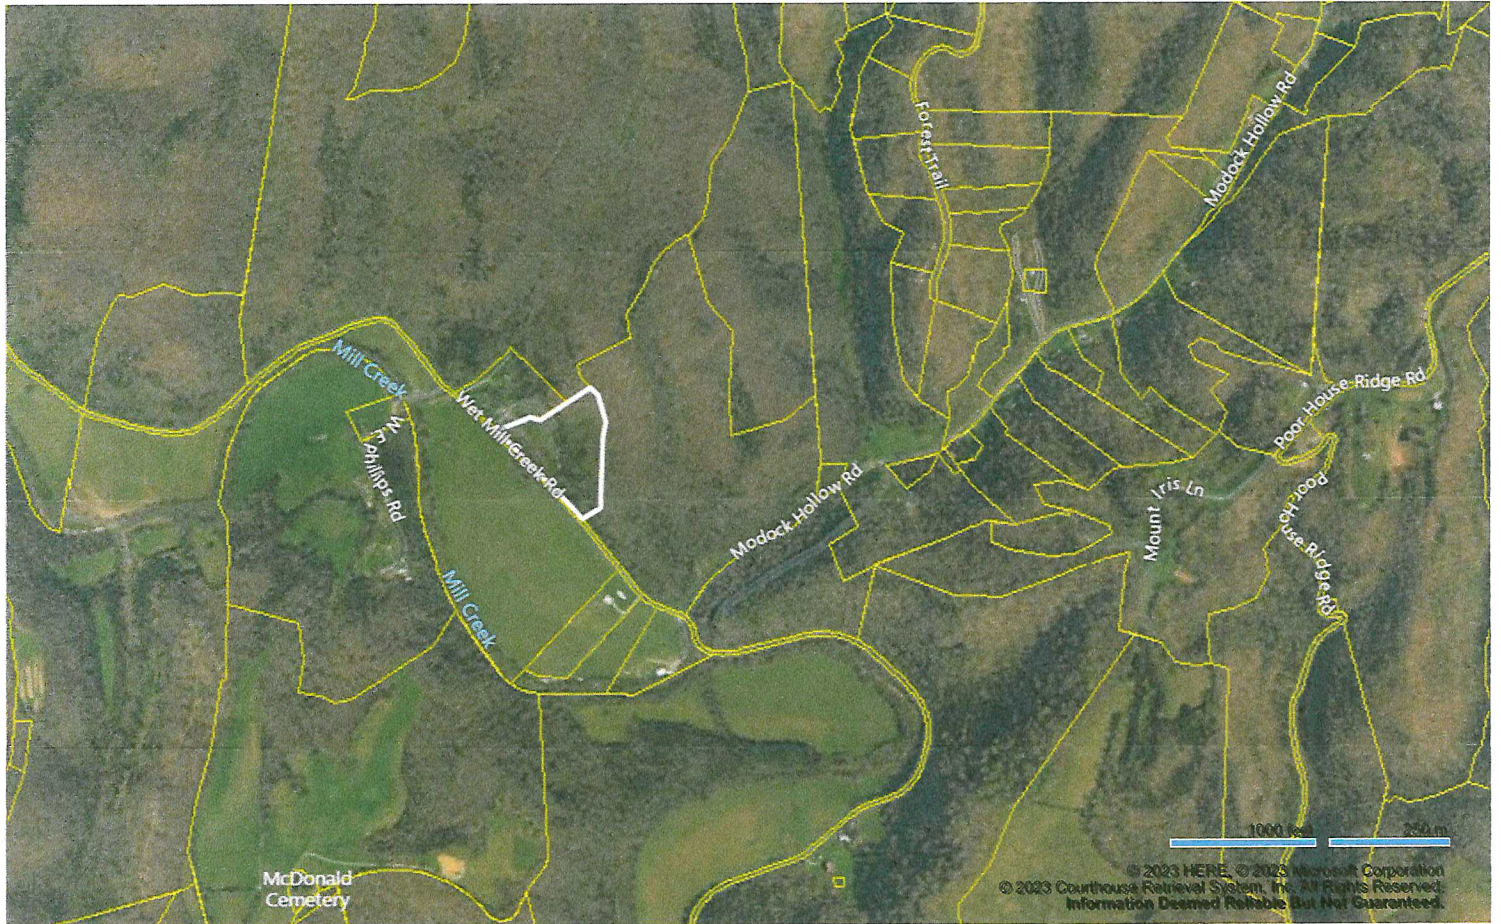

Debra Dodd
No. 1 Quality Realty
931-397-1660
debradodd@no1qualityrealty.com

Map for Parcel Address: Wet Mill Creek Rd TN Parcel ID: 079 003.01

© 2023 Courthouse Retrieval System, Inc. All Rights Reserved.
Information Deemed Reliable But Not Guaranteed.