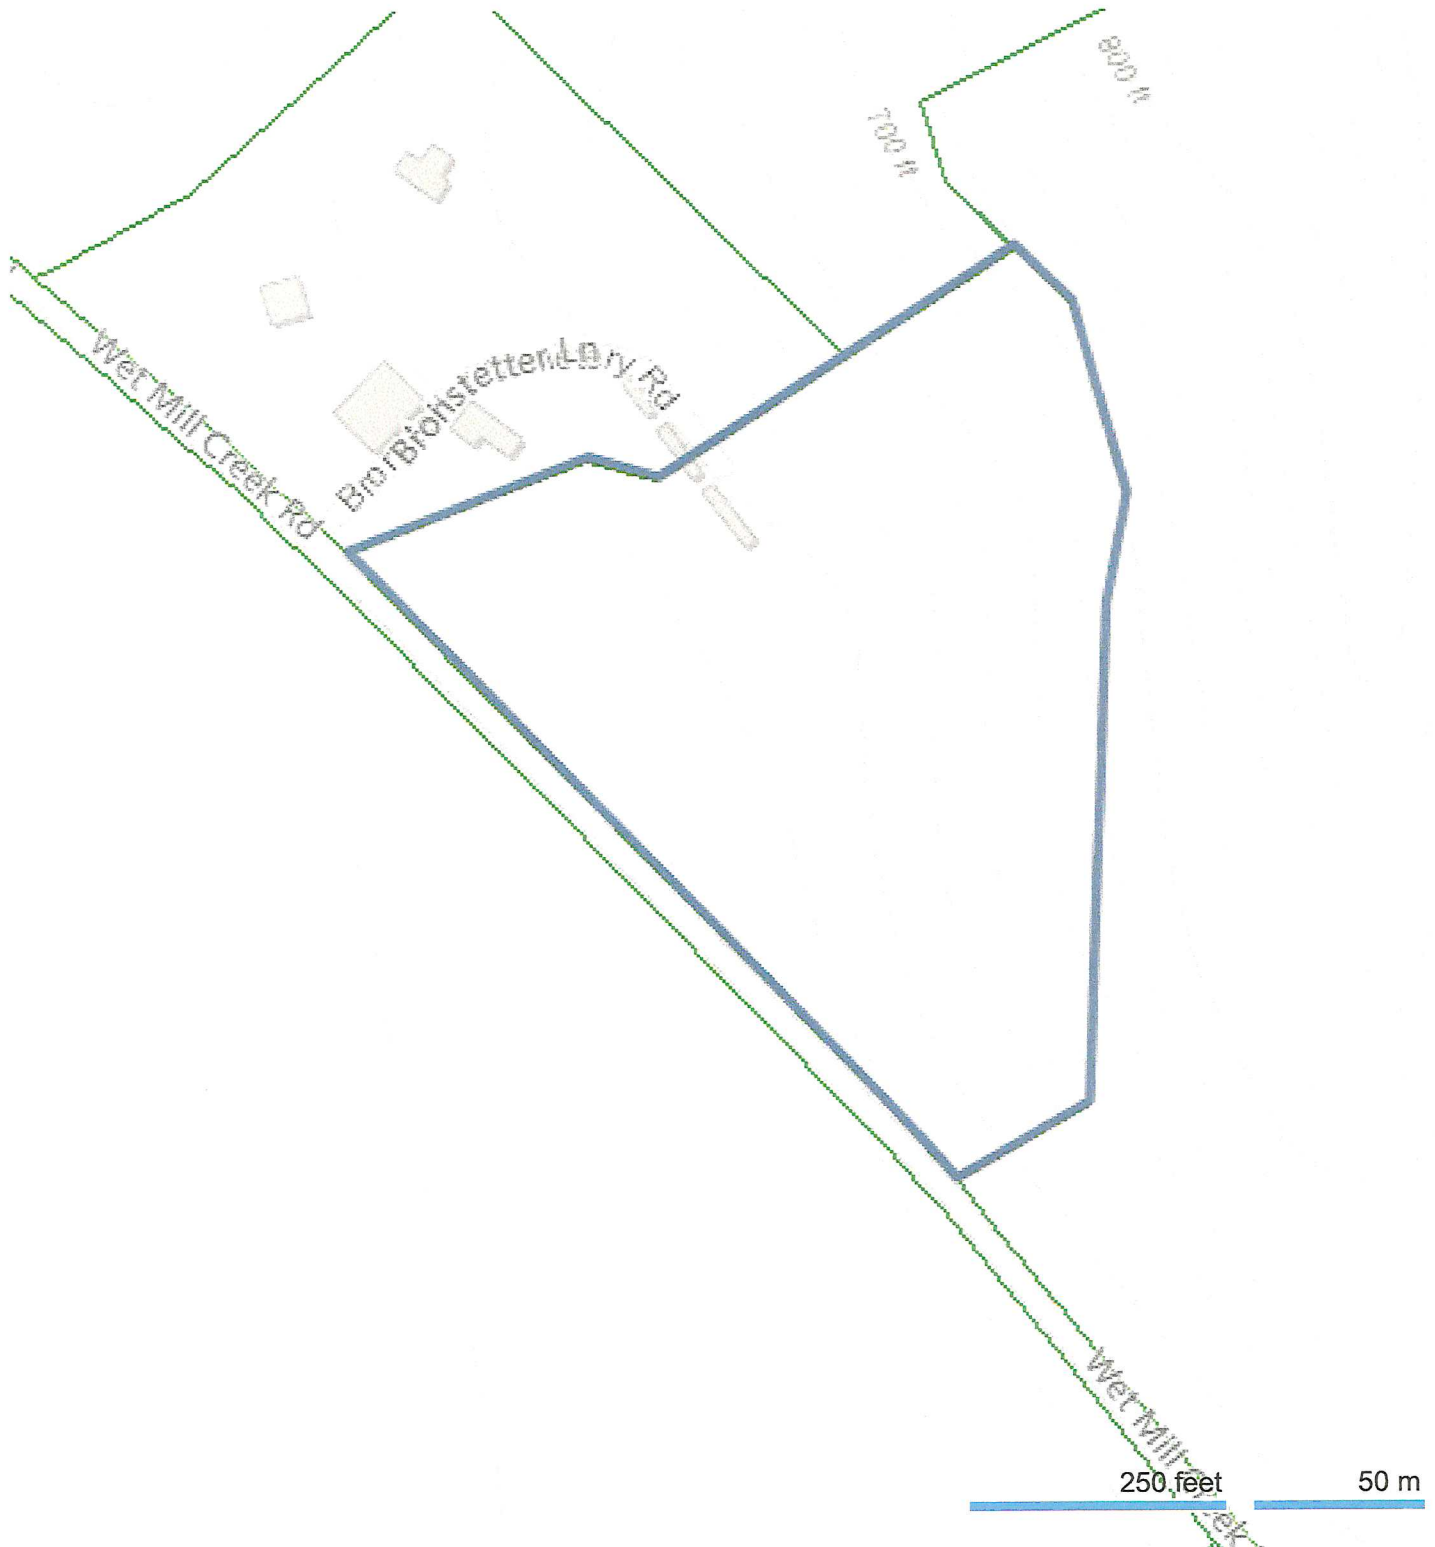

Debra Dodd
No. 1 Quality Realty
931-397-1660
debradodd@no1qualityrealty.com

 **MLS Tax Suite**TM
Powered by CRS Data

Map for Parcel Address: Wet Mill Creek Rd TN Parcel ID: 079 003.01

Debra Dodd
No. 1 Quality Realty
931-397-1660
debradodd@no1qualityrealty.com

MLS Tax Suite™

Powered by CRS Data

Map for Parcel Address: Wet Mill Creek Rd TN Parcel ID: 079 003.01

Debra Dodd
No. 1 Quality Realty
931-397-1660
debradodd@no1qualityrealty.com

MLS Tax Suite™

Powered by CRS Data

Map for Parcel Address: Wet Mill Creek Rd TN Parcel ID: 079 003.01

Debra Dodd
No. 1 Quality Realty
931-397-1660
debradodd@no1qualityrealty.com

Map for Parcel Address: Wet Mill Creek Rd TN Parcel ID: 079 003.01