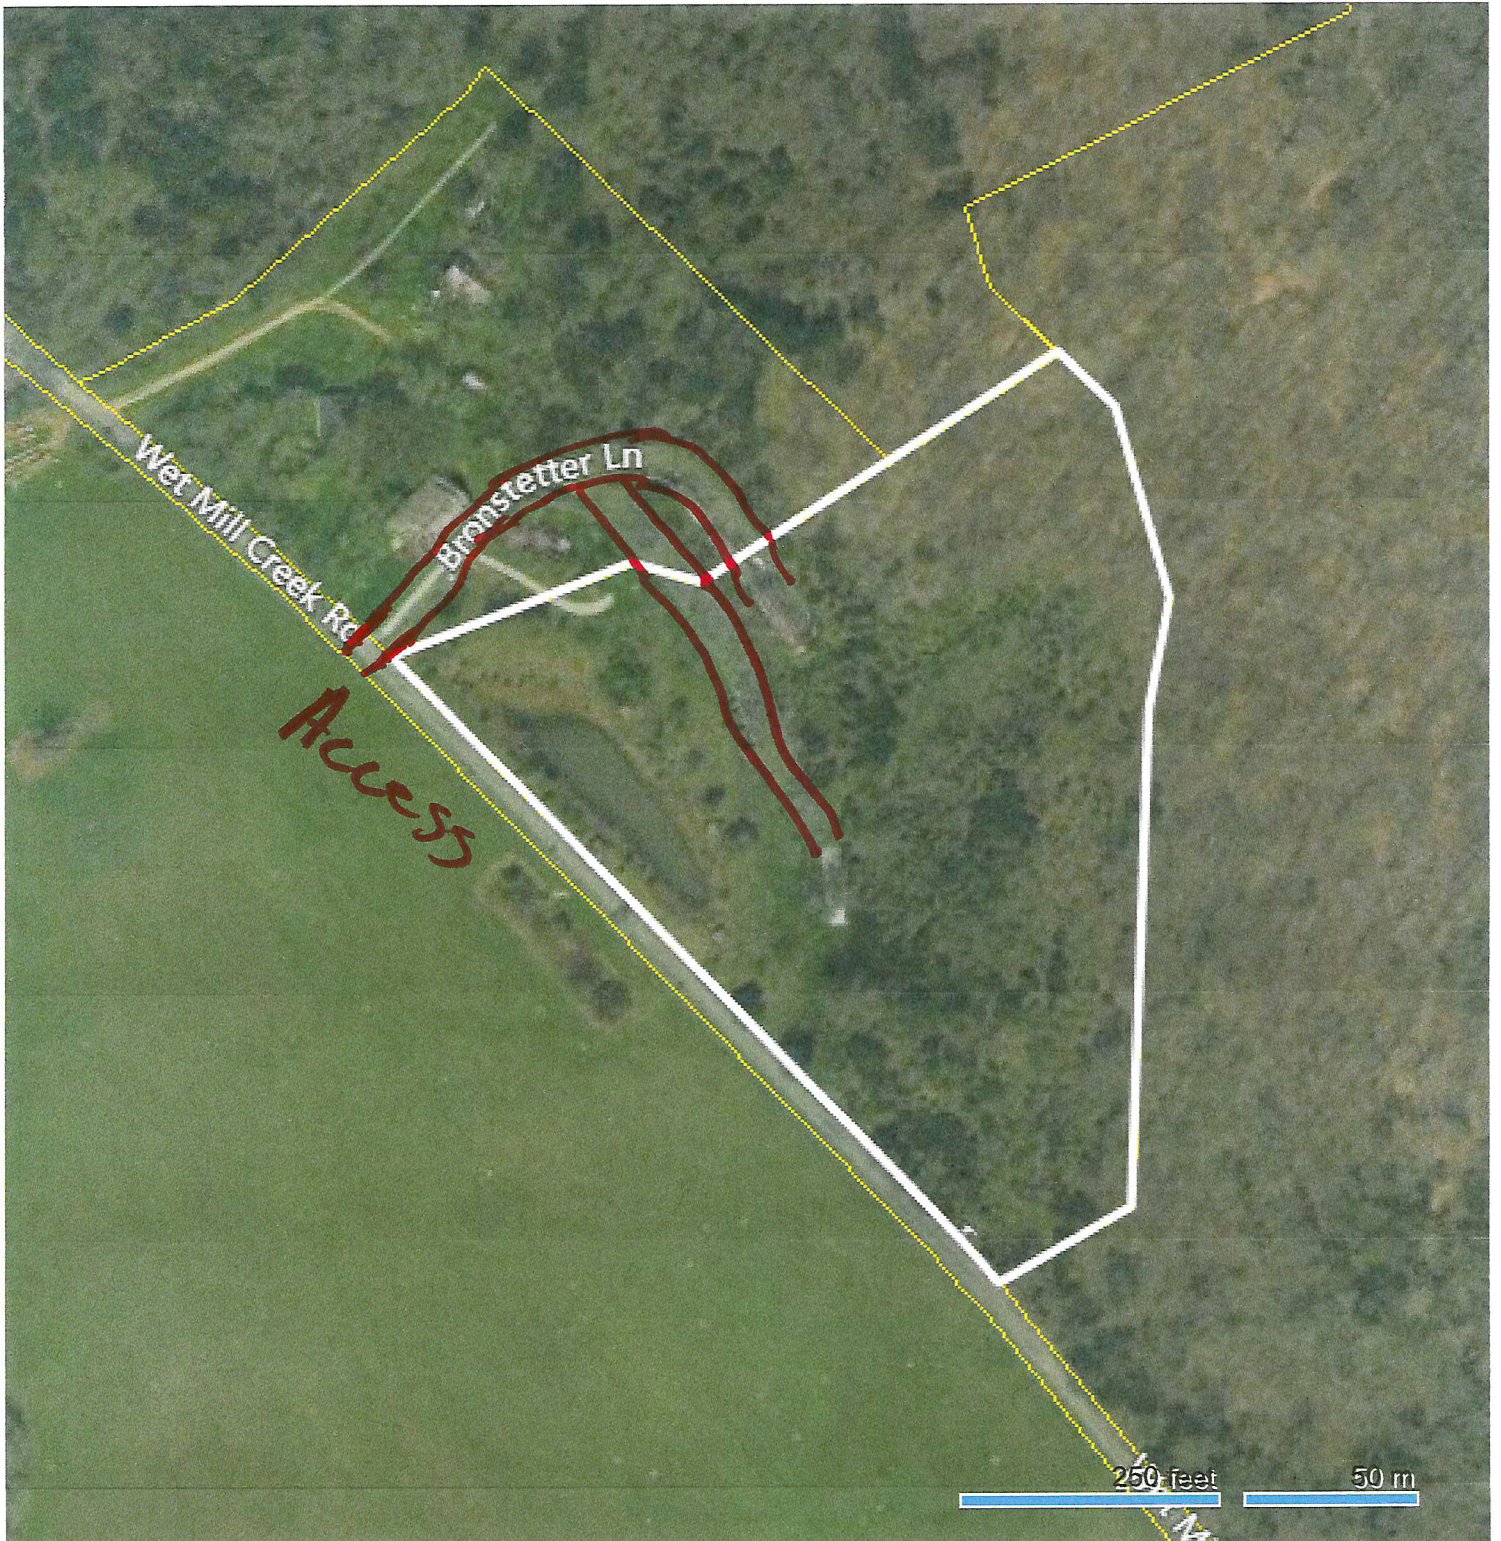

Debra Dodd
No. 1 Quality Realty
931-397-1660
debradodd@no1qualityrealty.com

MLS Tax Suite™ Powered by CRS Data

Map for Parcel Address: Wet Mill Creek Rd TN Parcel ID: 079 003.01