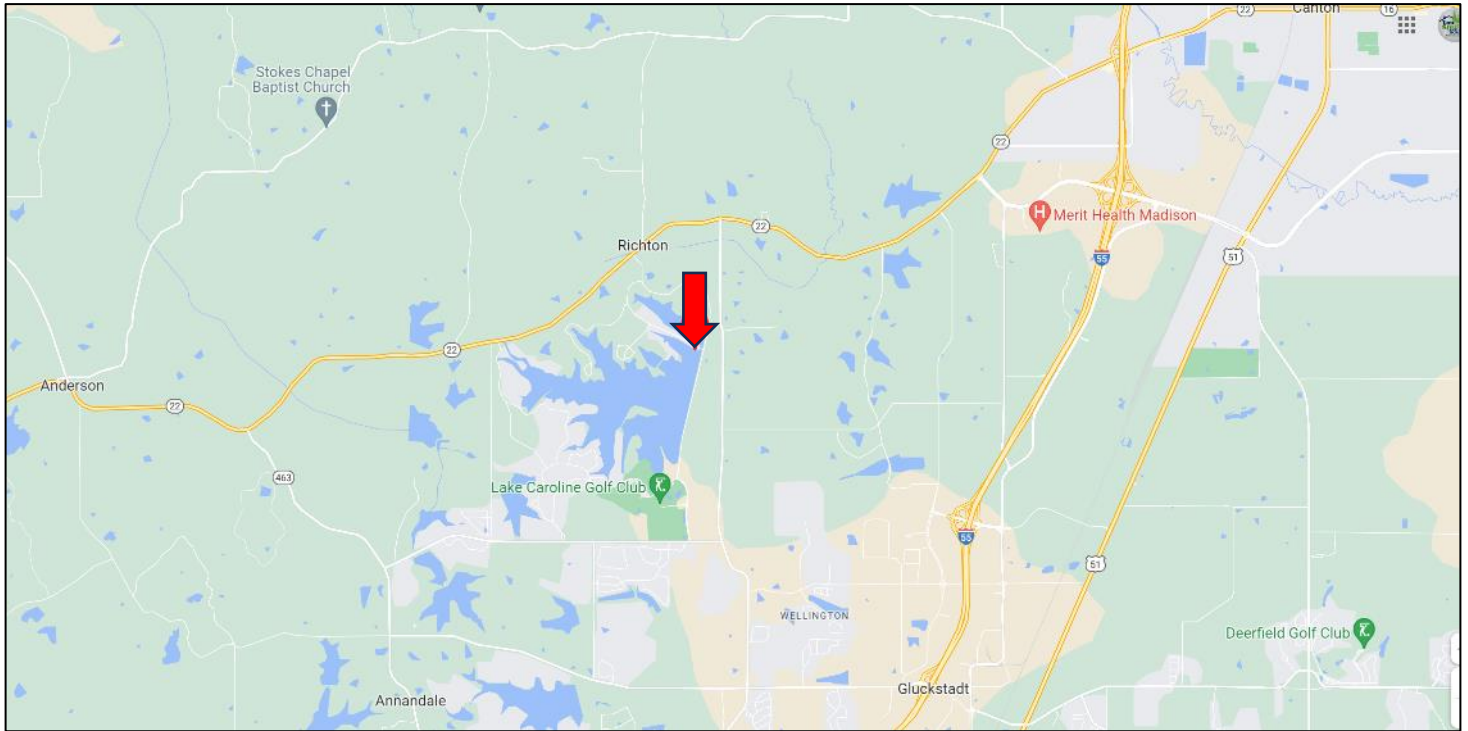

103 Bridgewater  
Madison, MS 39110

\$235,000

Welcome to Lot 54 at Lake Caroline in Madison, Mississippi, a prime piece of real estate offering the epitome of lakeside living. Nestled on the north shore of the prestigious Lake Caroline community, this .19± acre lot boasts a 1 1/4-mile open water view of the lake, with tranquil waters reflecting the vibrant hues of the sky. The property offers a generous space to build a custom home, allowing residents to design their dream lakeside retreat. The gentle slope and lush greenery provide a picturesque setting, ideal for outdoor activities and creating a serene ambiance. Lake Caroline is well-known for its recreational amenities, including boating, fishing, a community pool, tennis courts, and a clubhouse, adding to the allure of this desirable location. Residents of Lot 54 can relish nature's beauty while being part of a welcoming, active community in Madison, MS. Give Allyson a call to schedule your tour today!

# Directional Map

**Directions from I-55 and Gluckstadt Road in Gluckstadt, MS:** Take exit 112 towards Gluckstadt. Turn left onto Gluckstadt Road and travel 1.8 miles. Turn right onto Catlett Road and travel 1.5 miles. Turn left onto Stribling Road and travel .3 miles. Turn right onto Caroline Boulevard and travel .7 miles. At the traffic circle, take the first exit onto Bellevue Drive. Travel 1.3 miles, then turn left onto Bridgewater Drive. The property will be on your left. [GOOGLE MAP LINK](#)