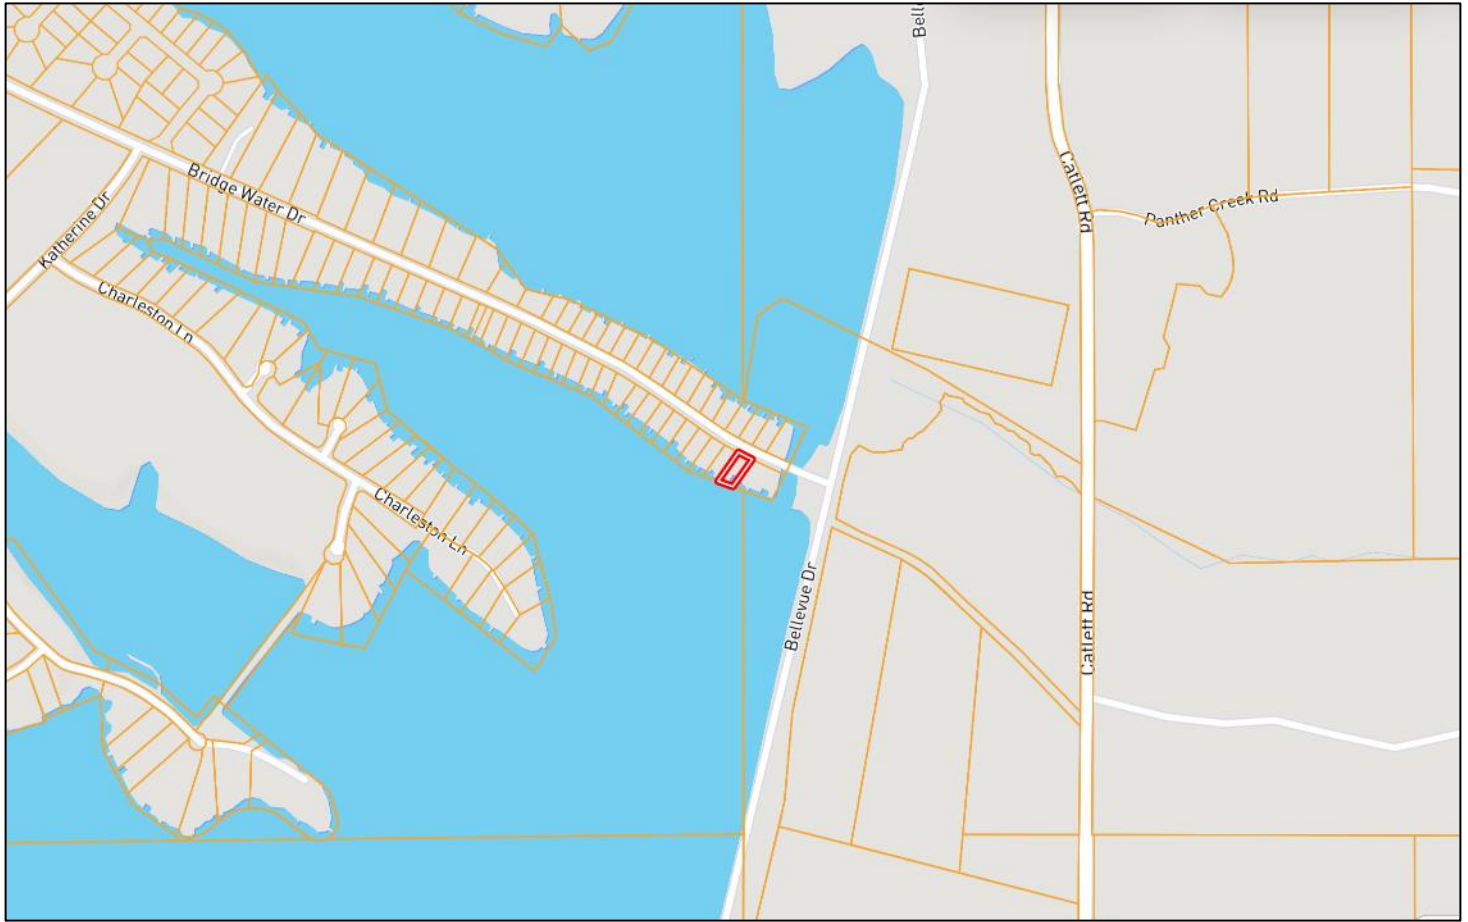

Ownership Map

Call me today!

ALLYSON MIZE, REALTOR*
Allyson@TomSmithLand.com
601.898.2772 office | 662.607.1703 cell