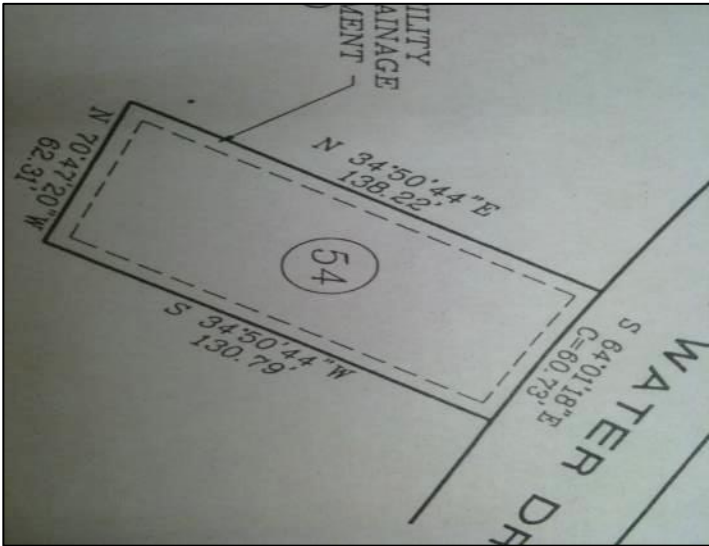

Call me today!

ALLYSON MIZE, REALTOR*
Allyson@TomSmithLand.com
601.898.2772 office | 662.607.1703 cell