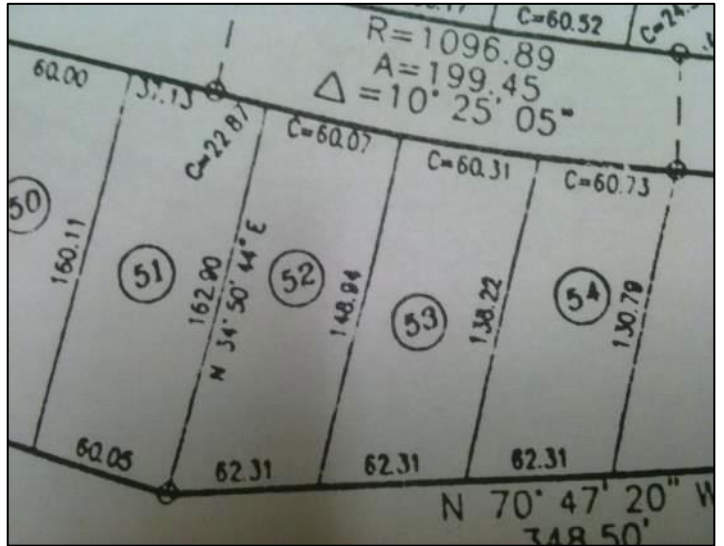

Call me today!

ALLYSON MIZE, REALTOR*
Allyson@TomSmithLand.com
601.898.2772 office | 662.607.1703 cell