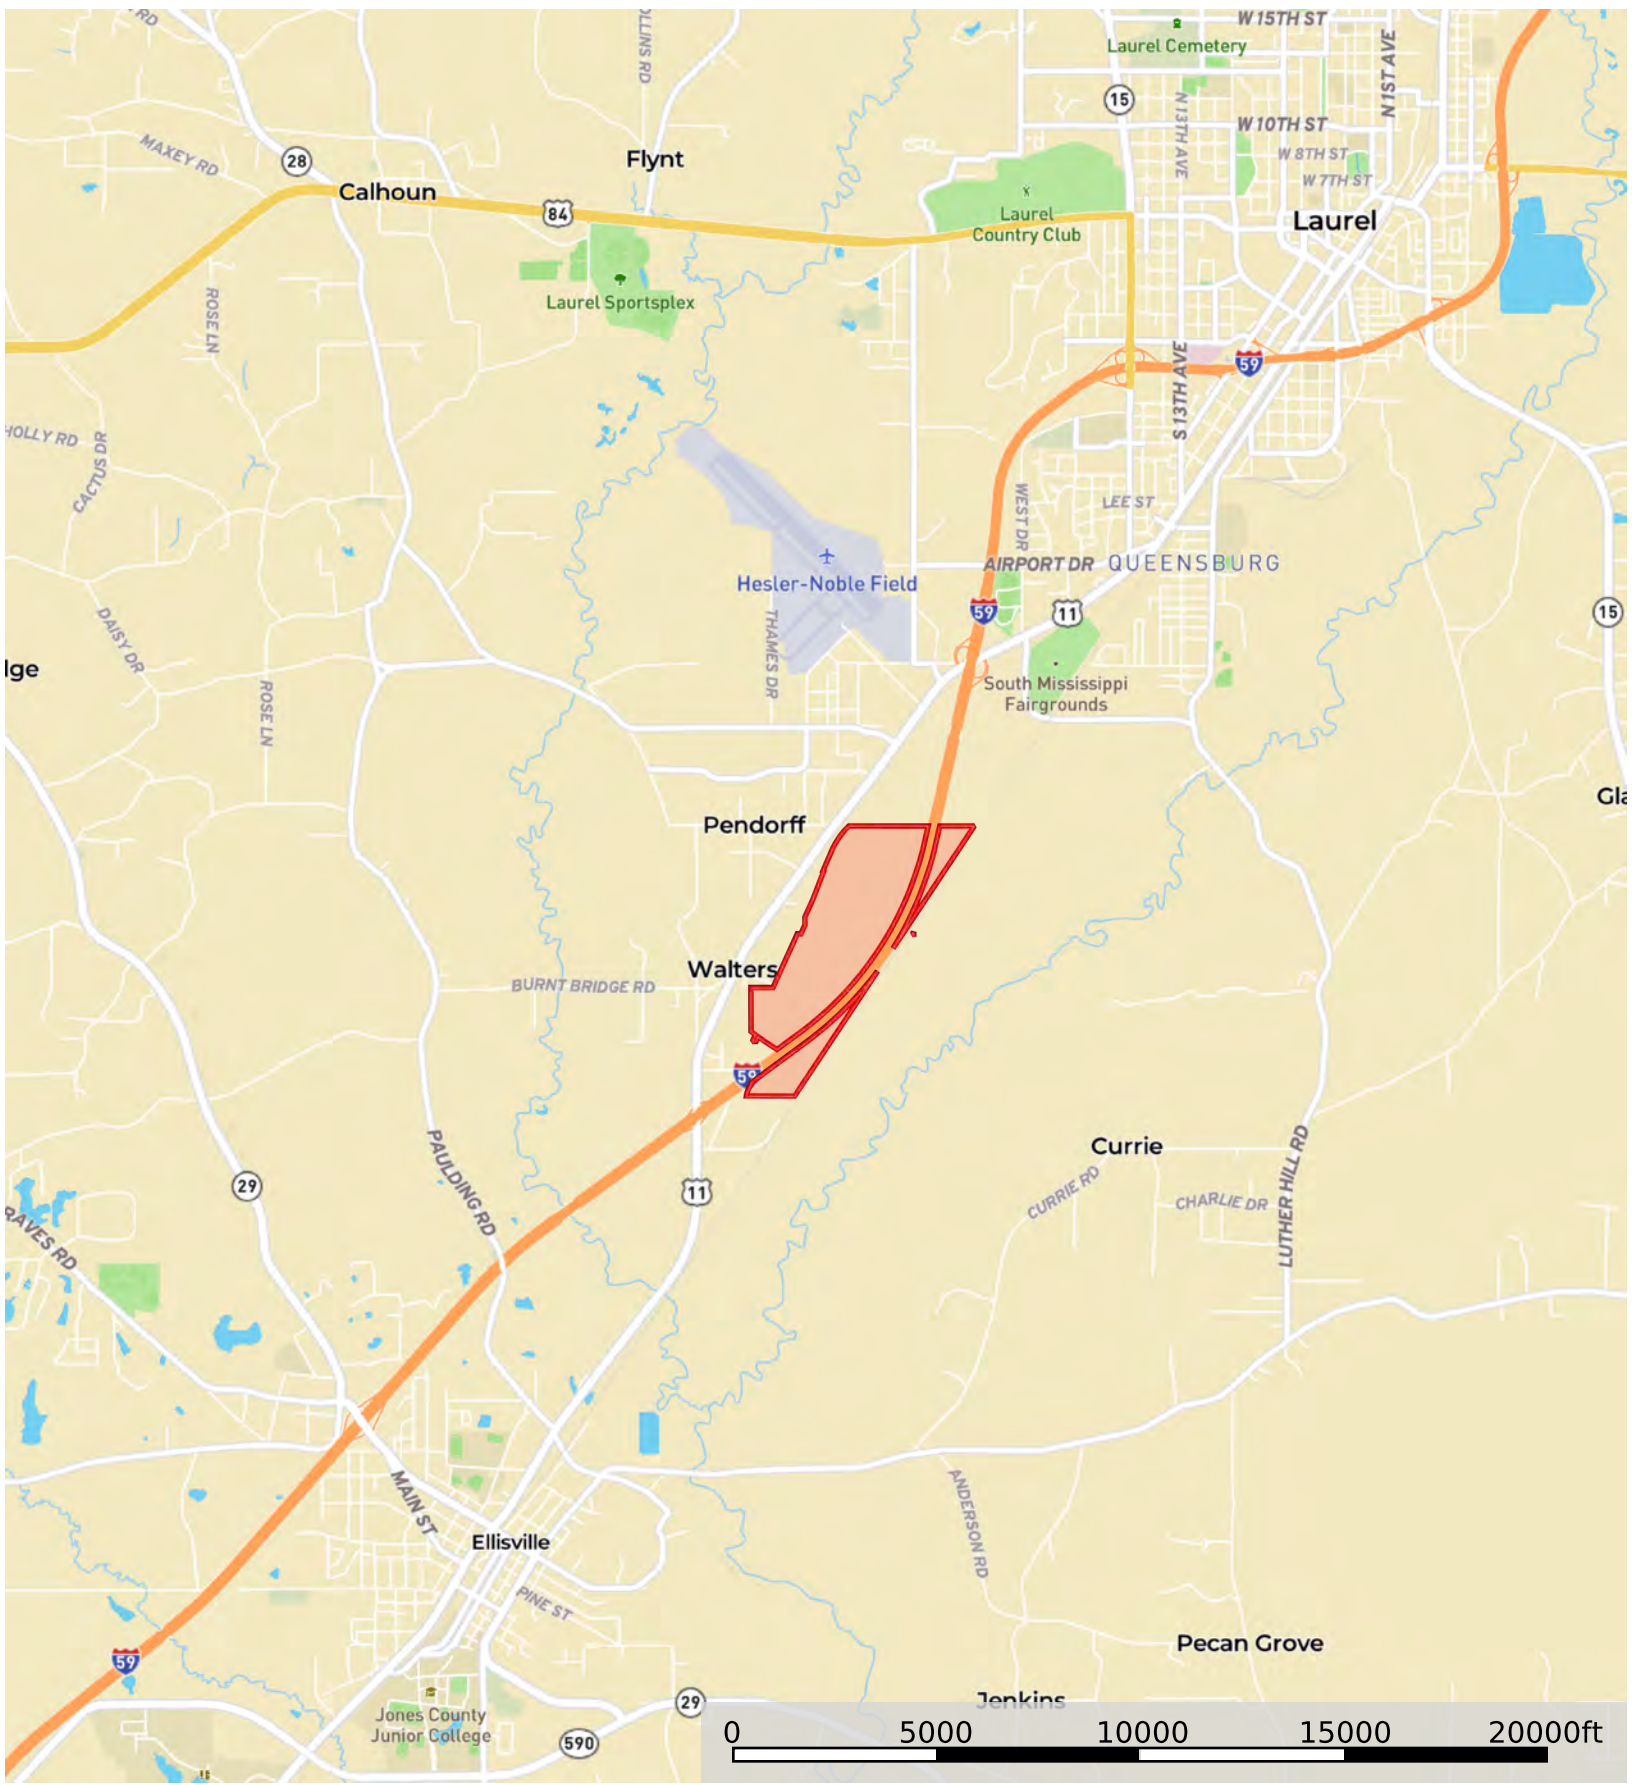

I-59 Ellisville Tract

Jones County, Mississippi, 313.39 AC +/-

Boundary