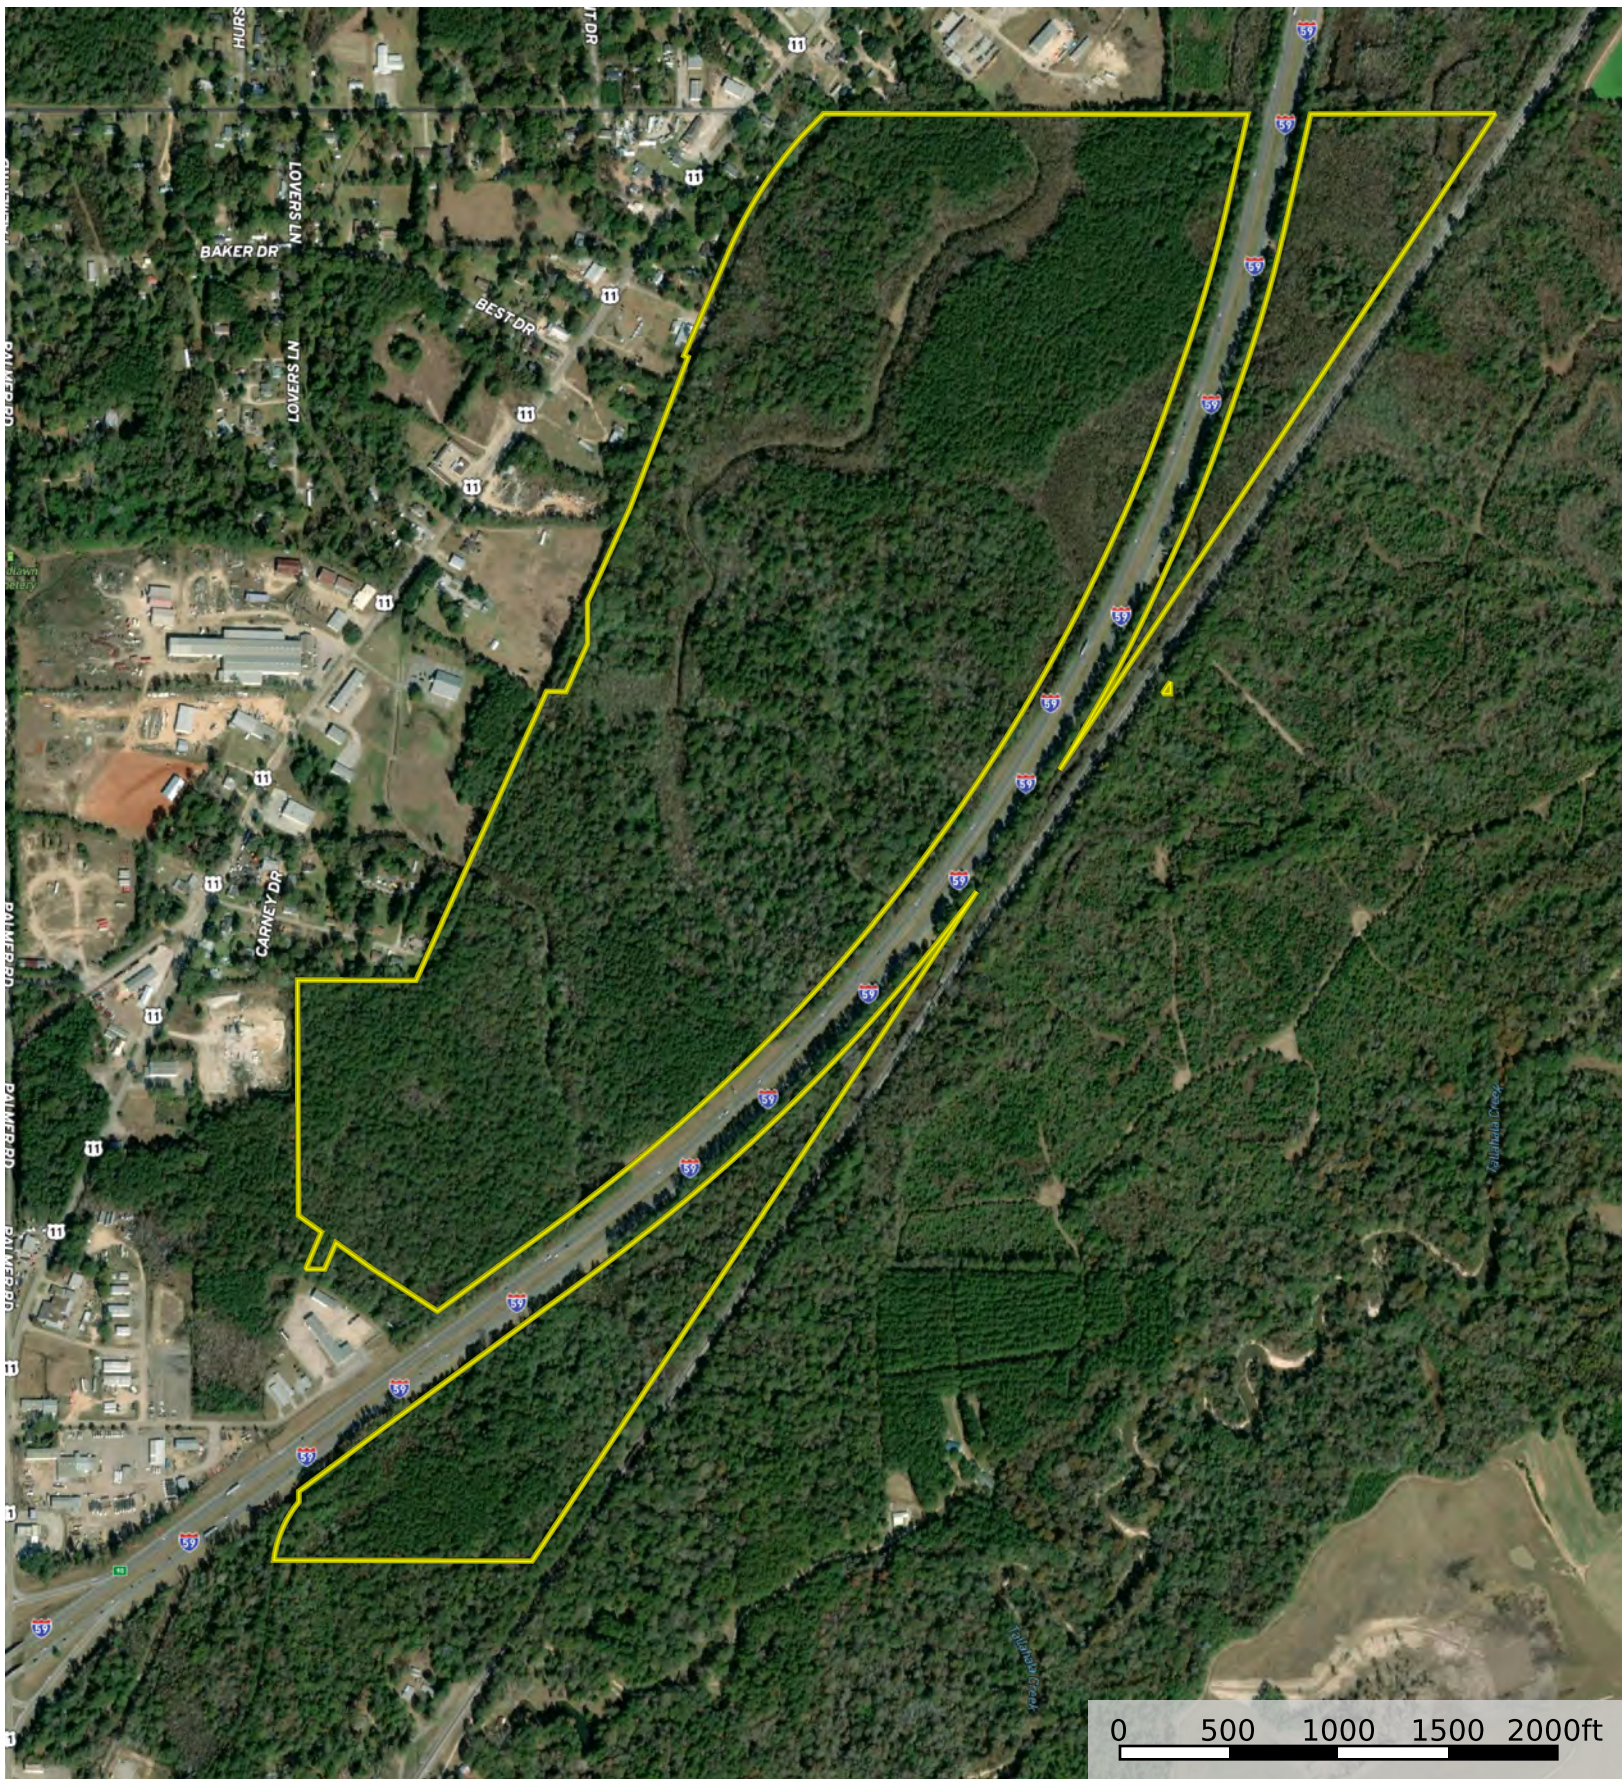

I-59 Ellisville Tract

Jones County, Mississippi, 313.39 AC +/-

Boundary