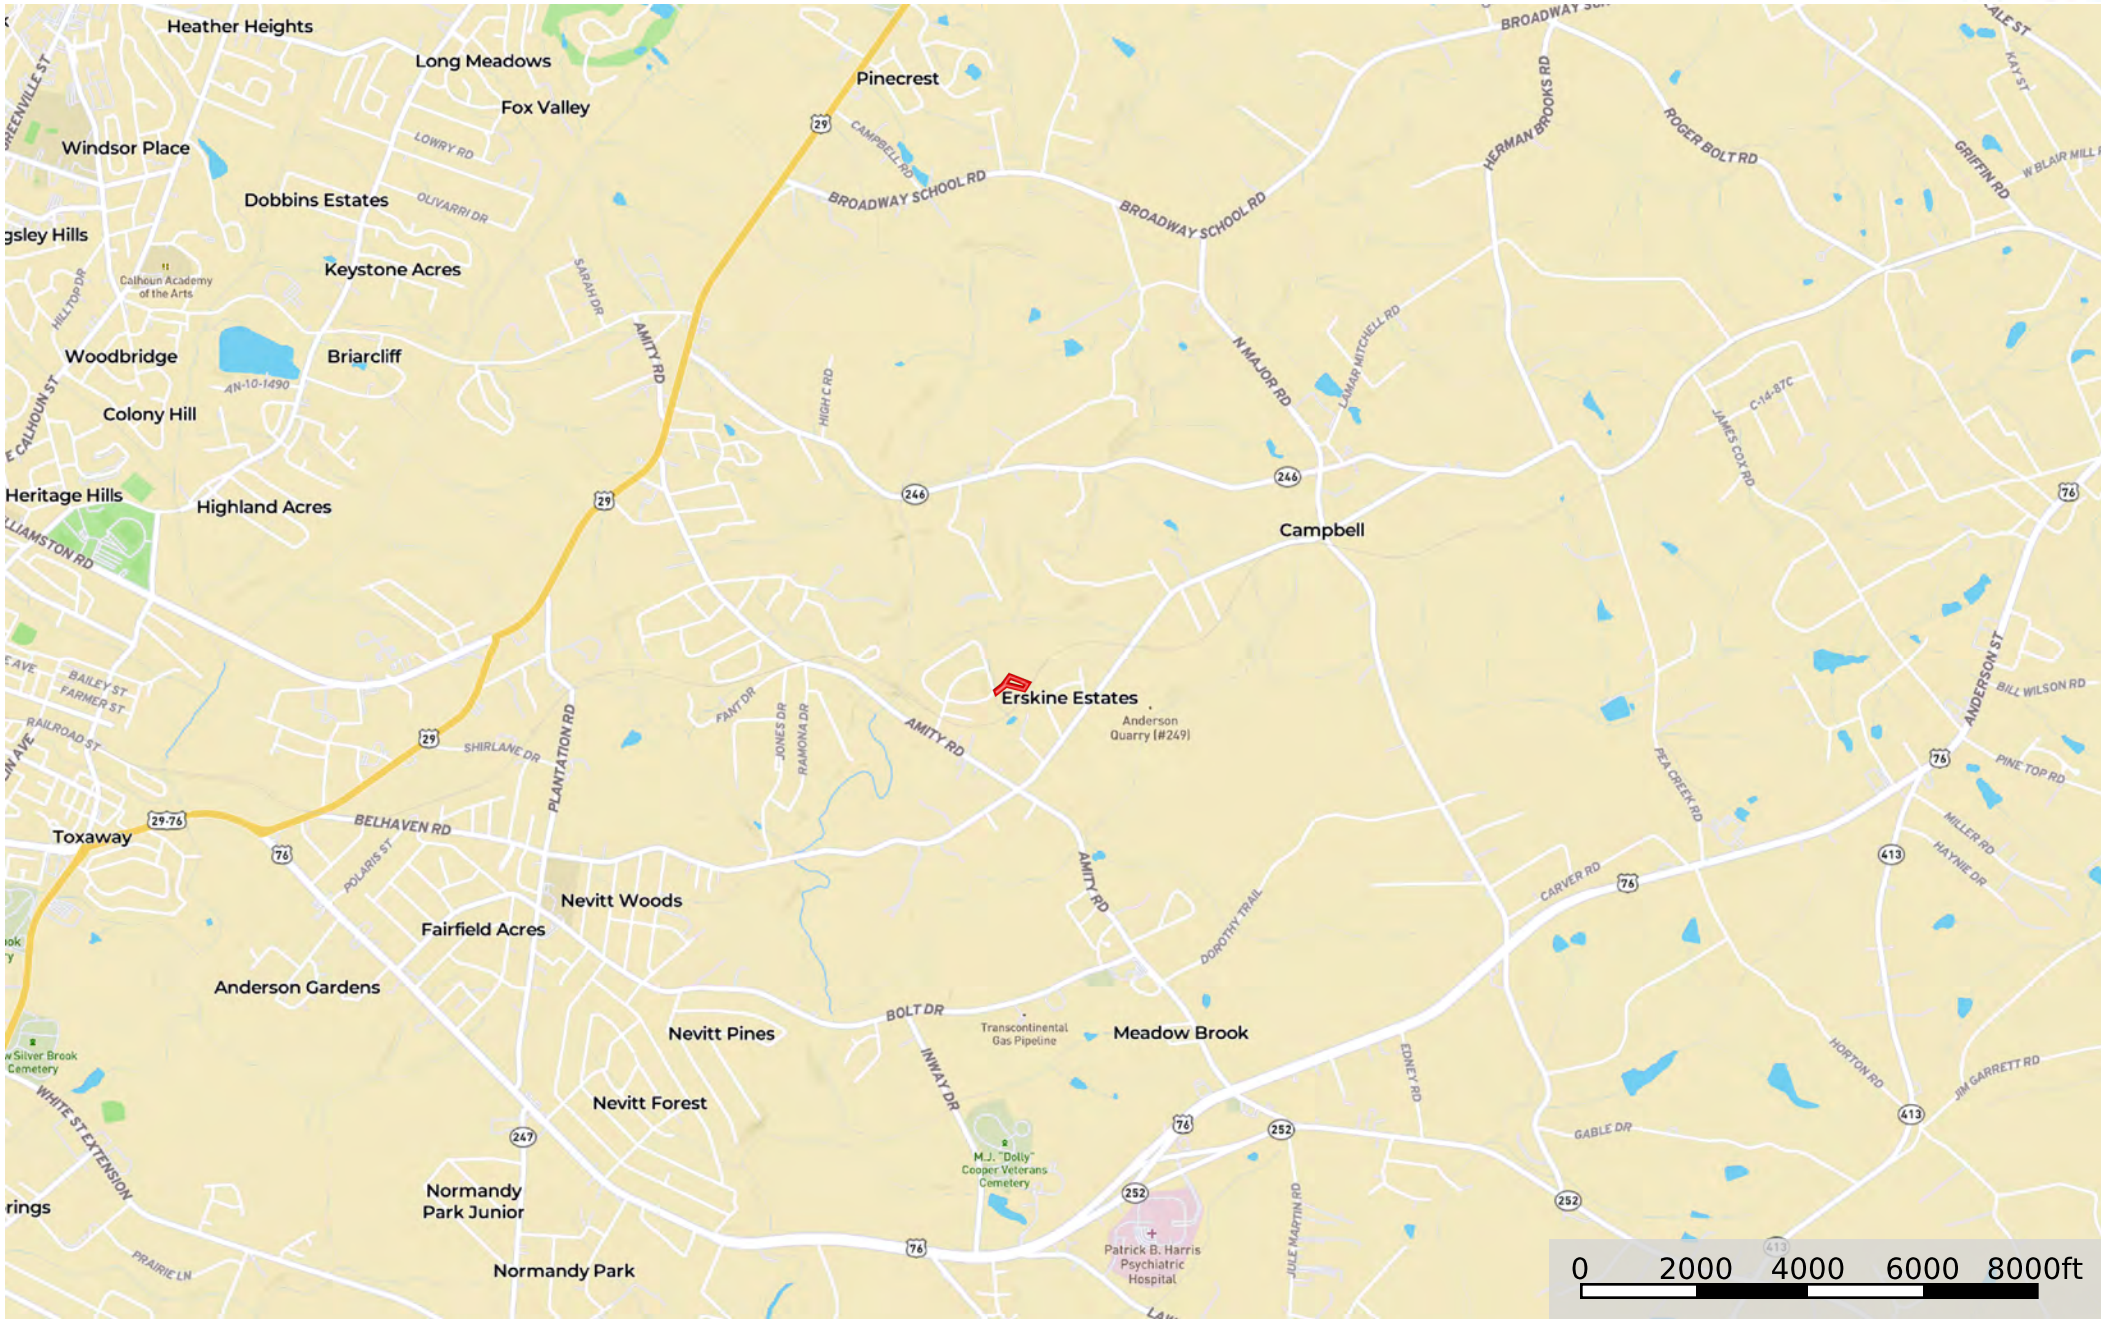

# Henry - Smith Dr

Anderson County, South Carolina, 1.18 AC +/-

 Boundary 1 1