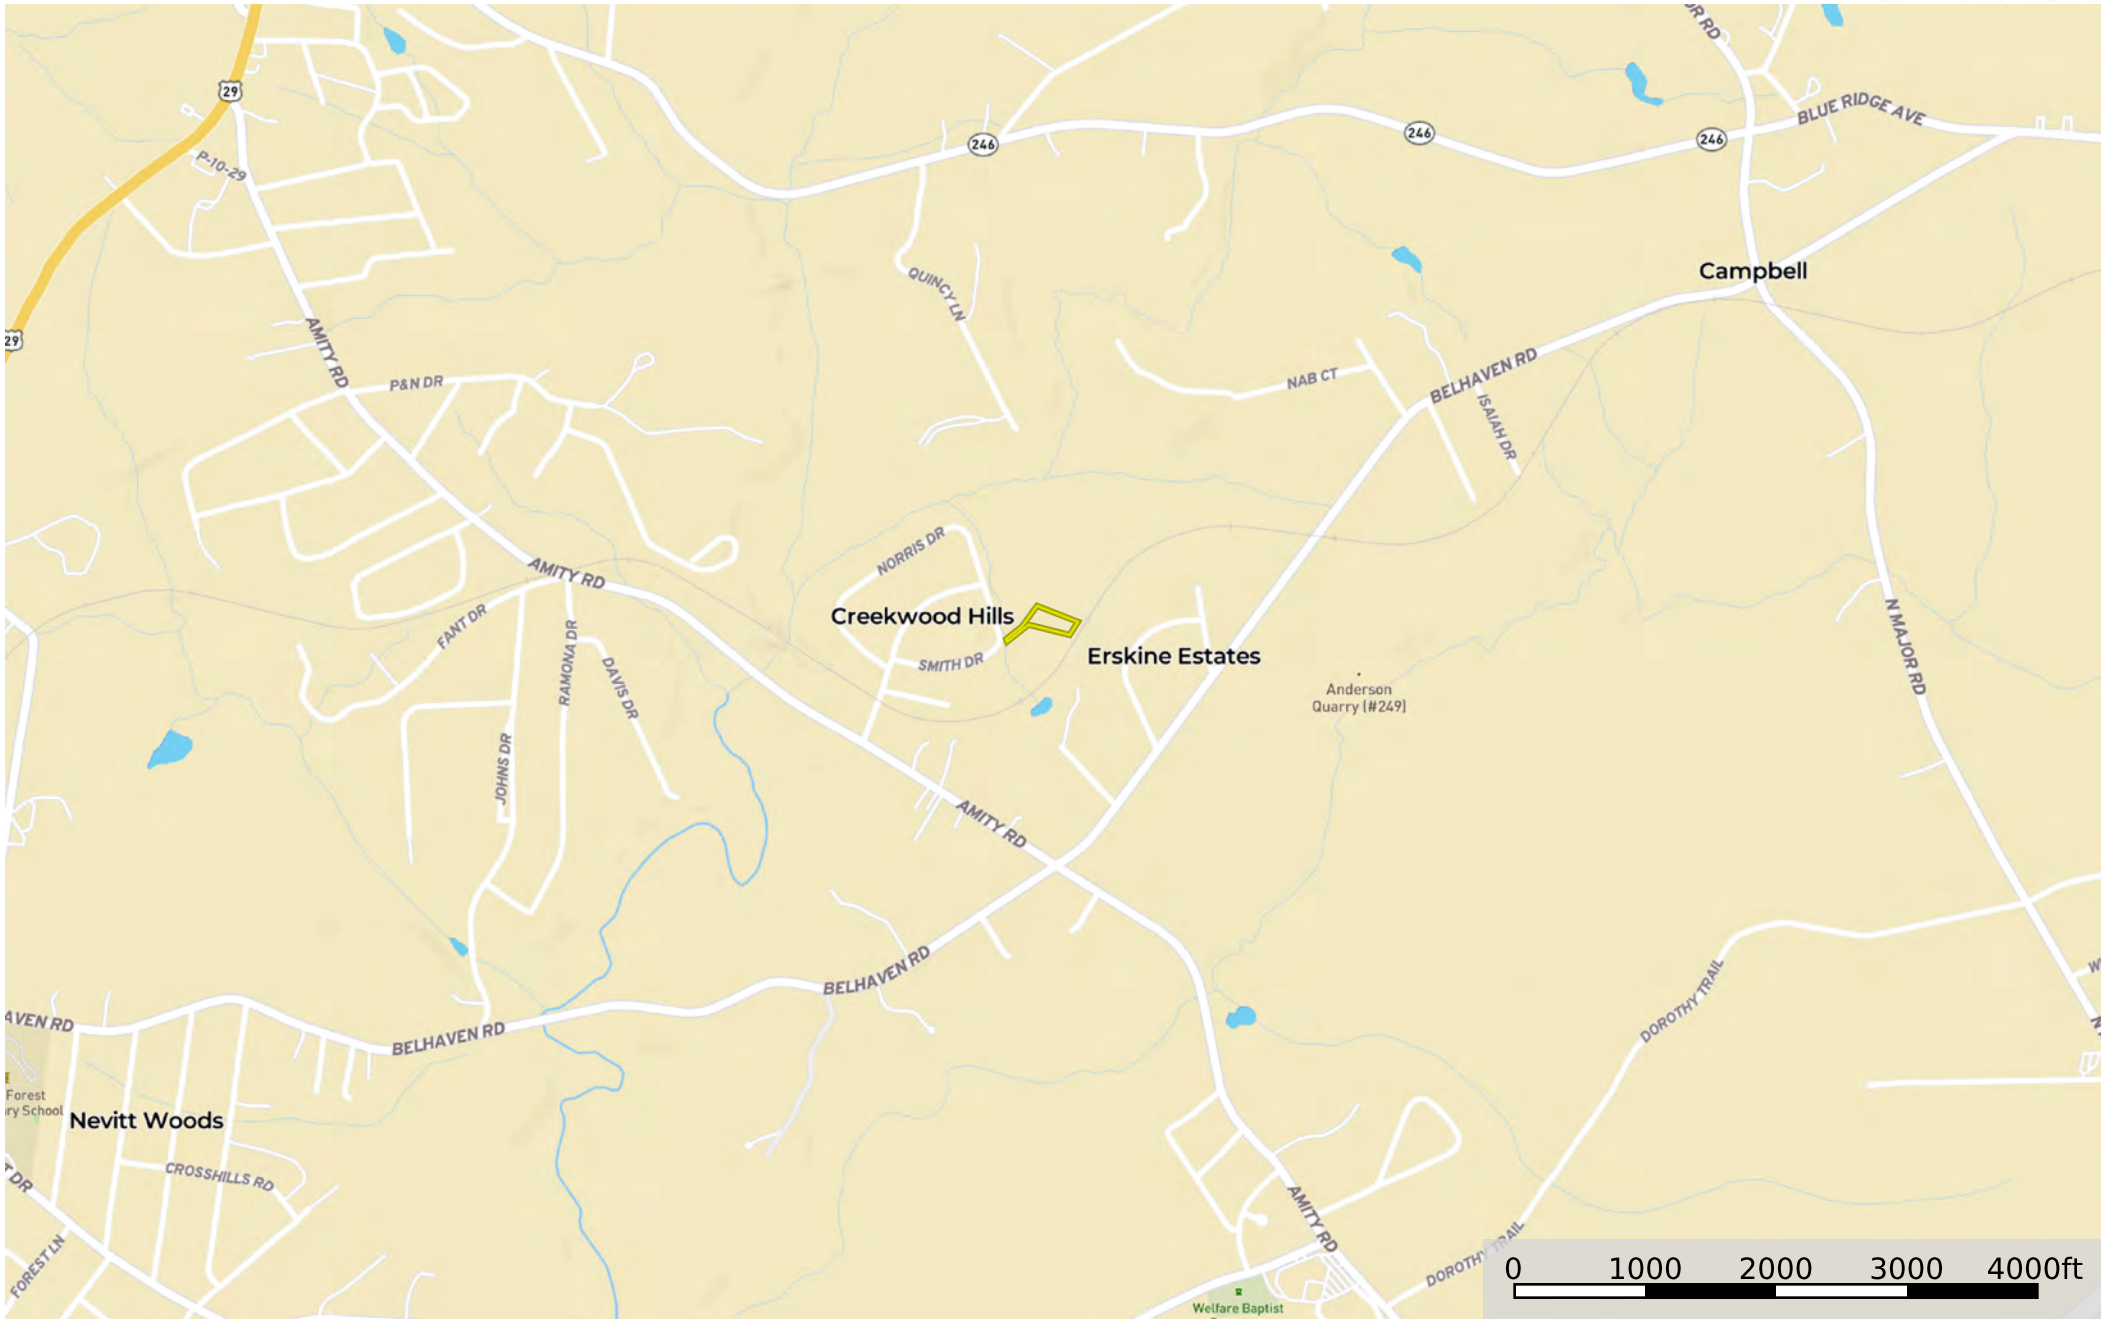

Henry - Smith Dr

Anderson County, South Carolina, 1.18 AC +/-

 Boundary 1