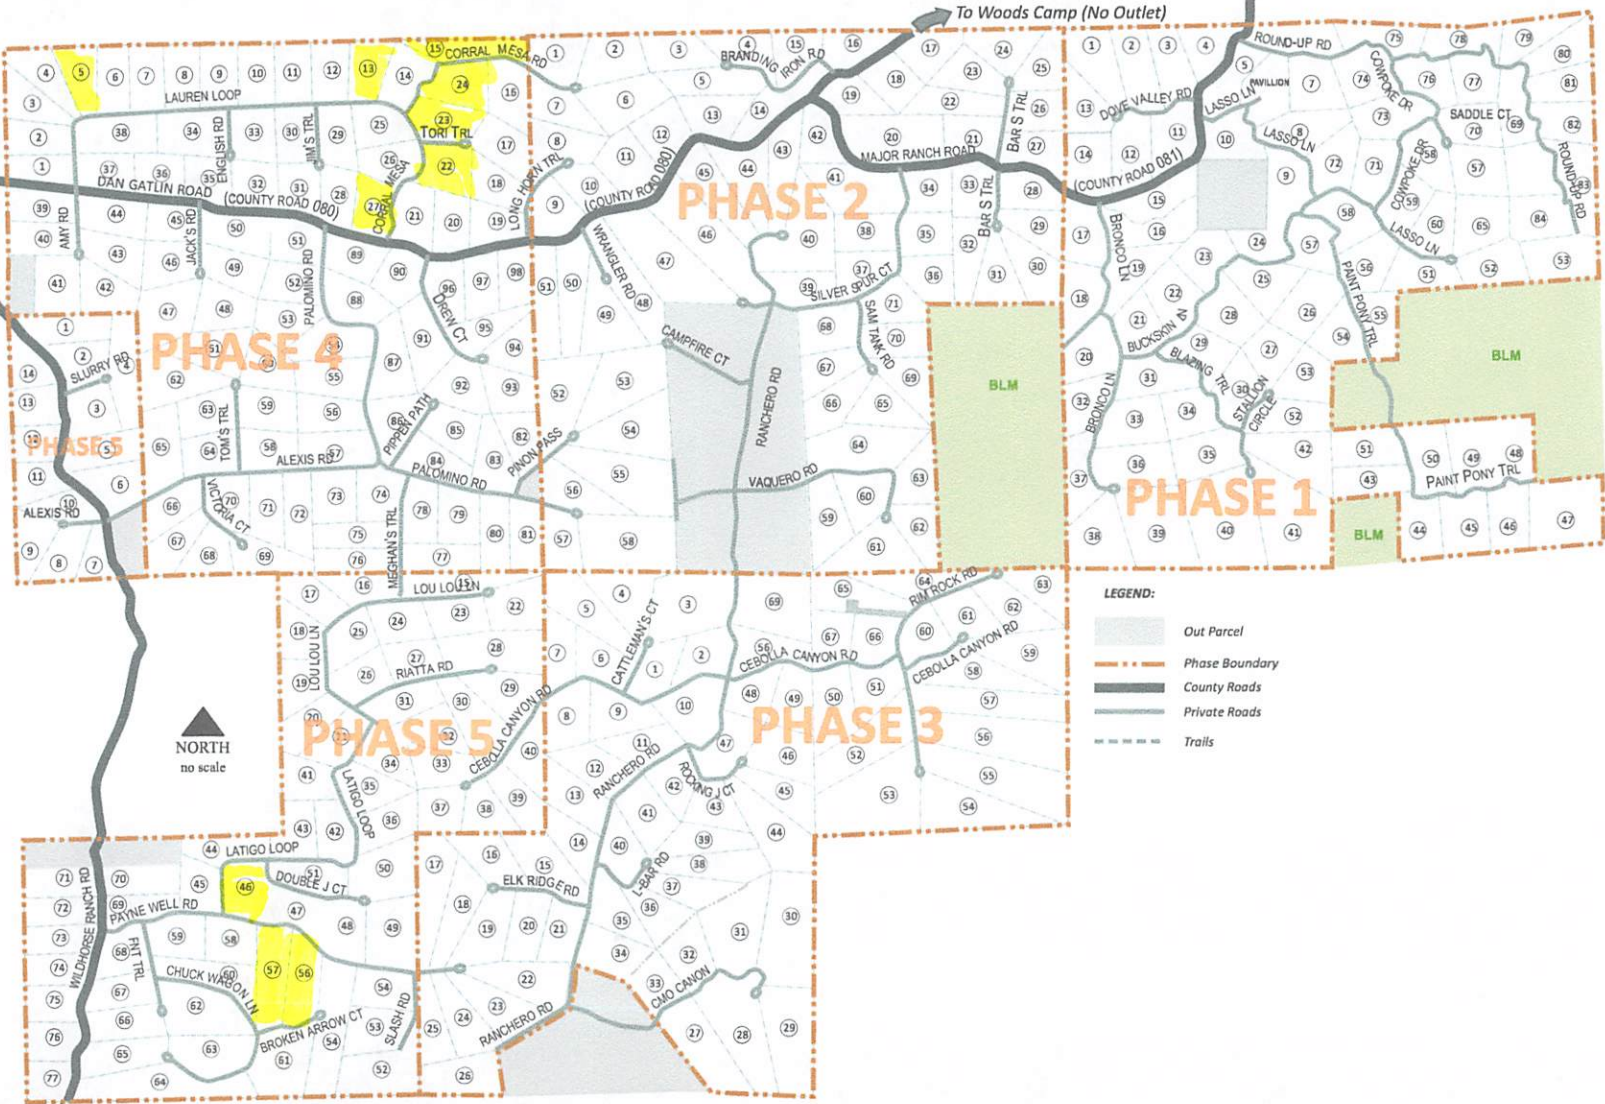

WILDHORSE RANCH CATRON COUNTY, NEW MEXICO

To York Ranch
Headquarters

To Woods Camp (No Outlet)

To Webb Ranch

NORTH
no scale

LEGEND:

- Out Parcel
- Phase Boundary
- County Roads
- Private Roads
- Trails