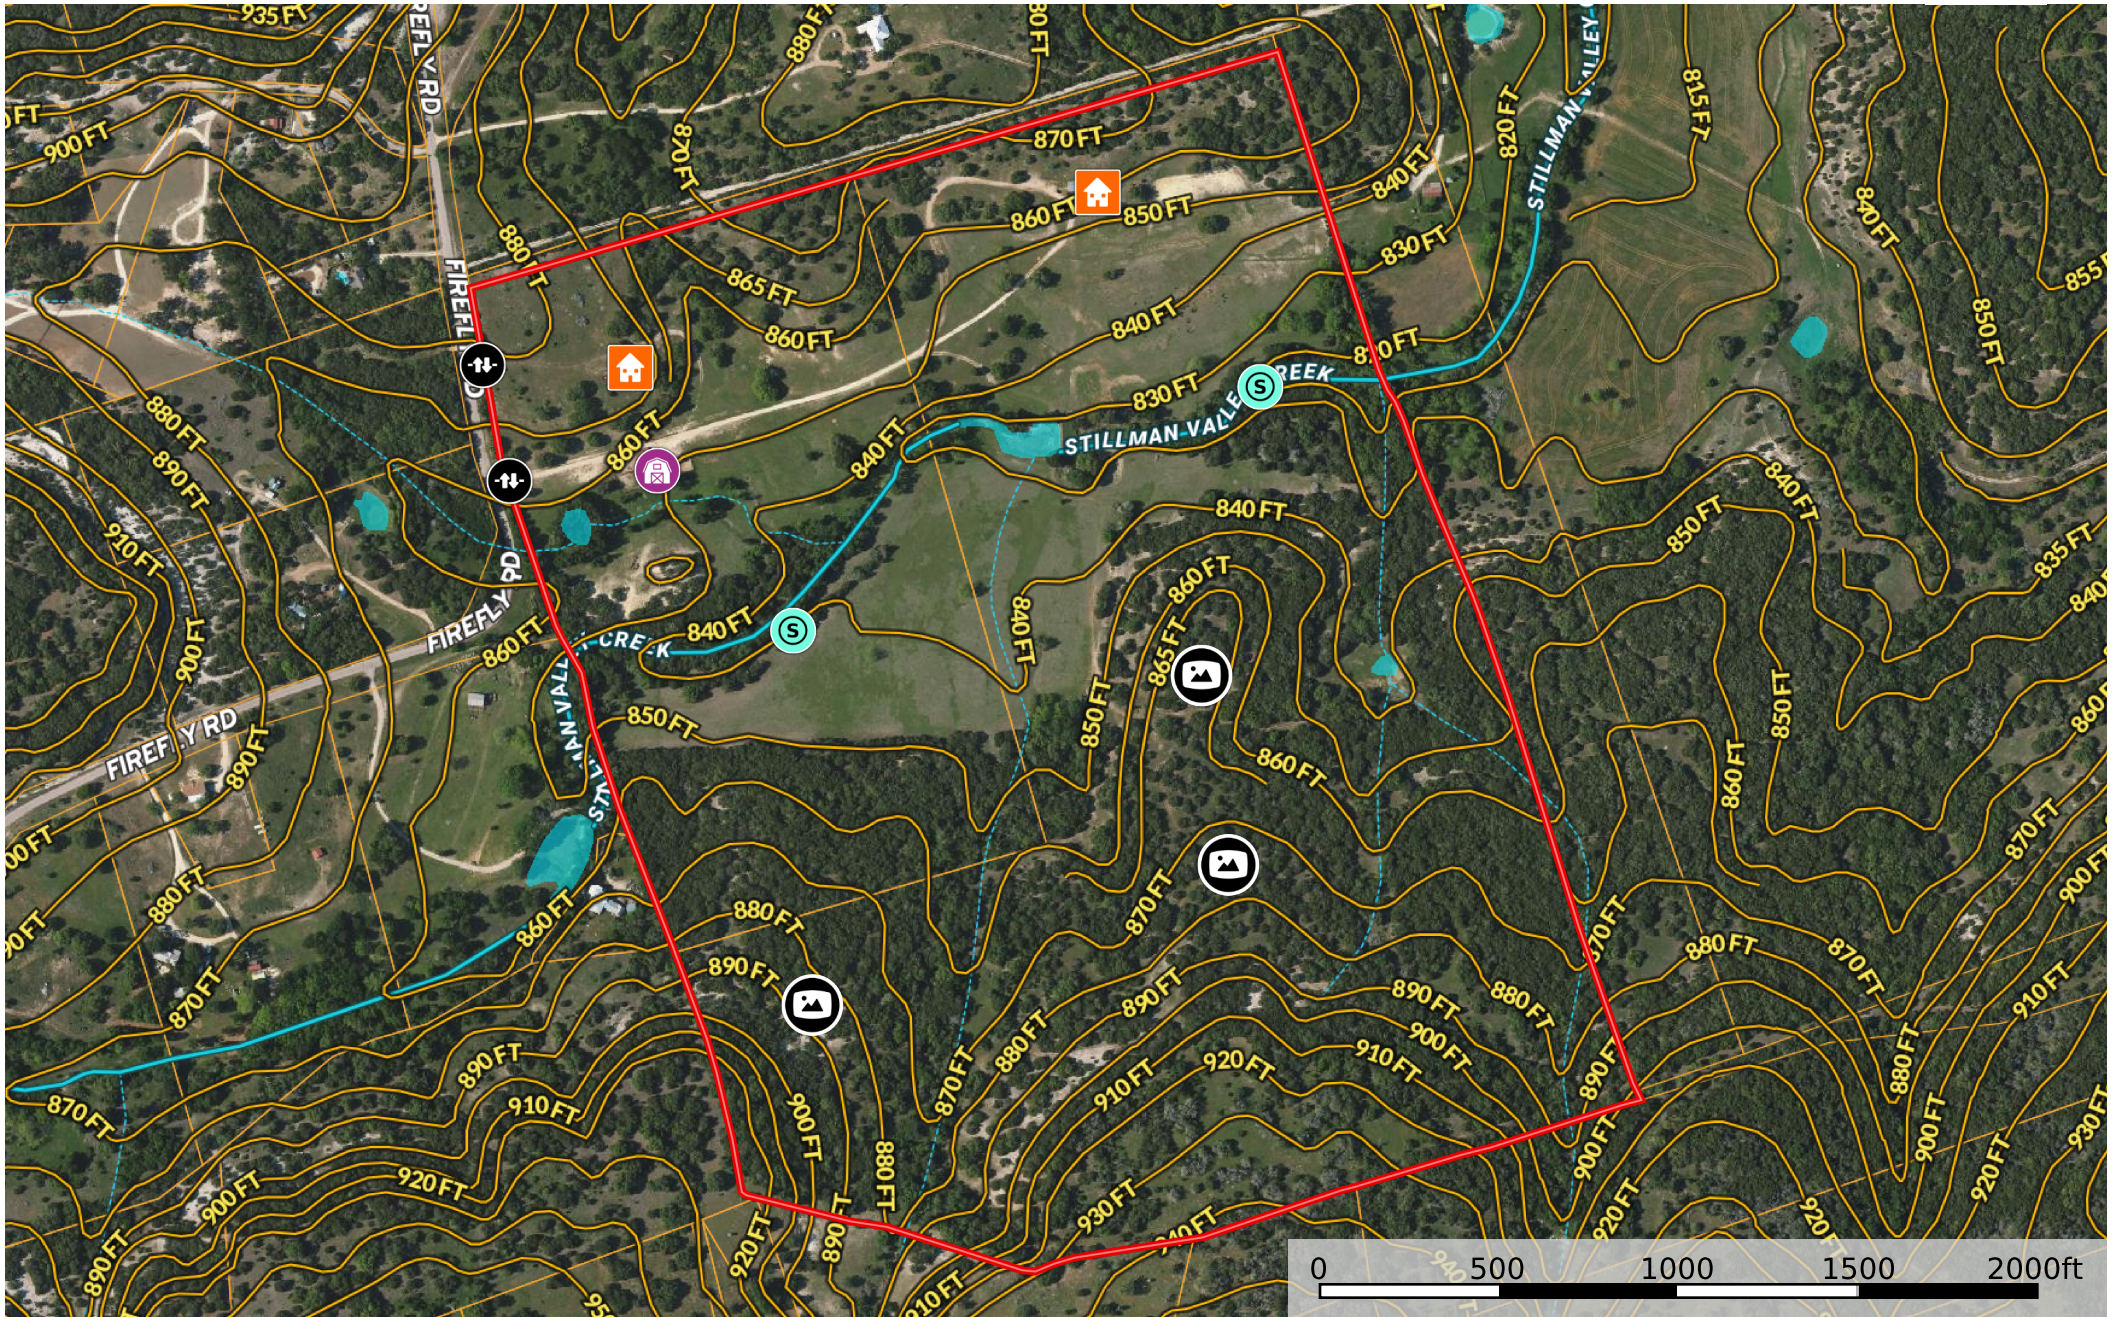

20949 Firefly Rd., Salado - flyer
Bell County, Texas, 167.11 AC +/-

- Spring
- Panoramic View
- Barn
- Gate
- House
- Boundary
- Stream, Intermittent
- River/Creek
- Water Body