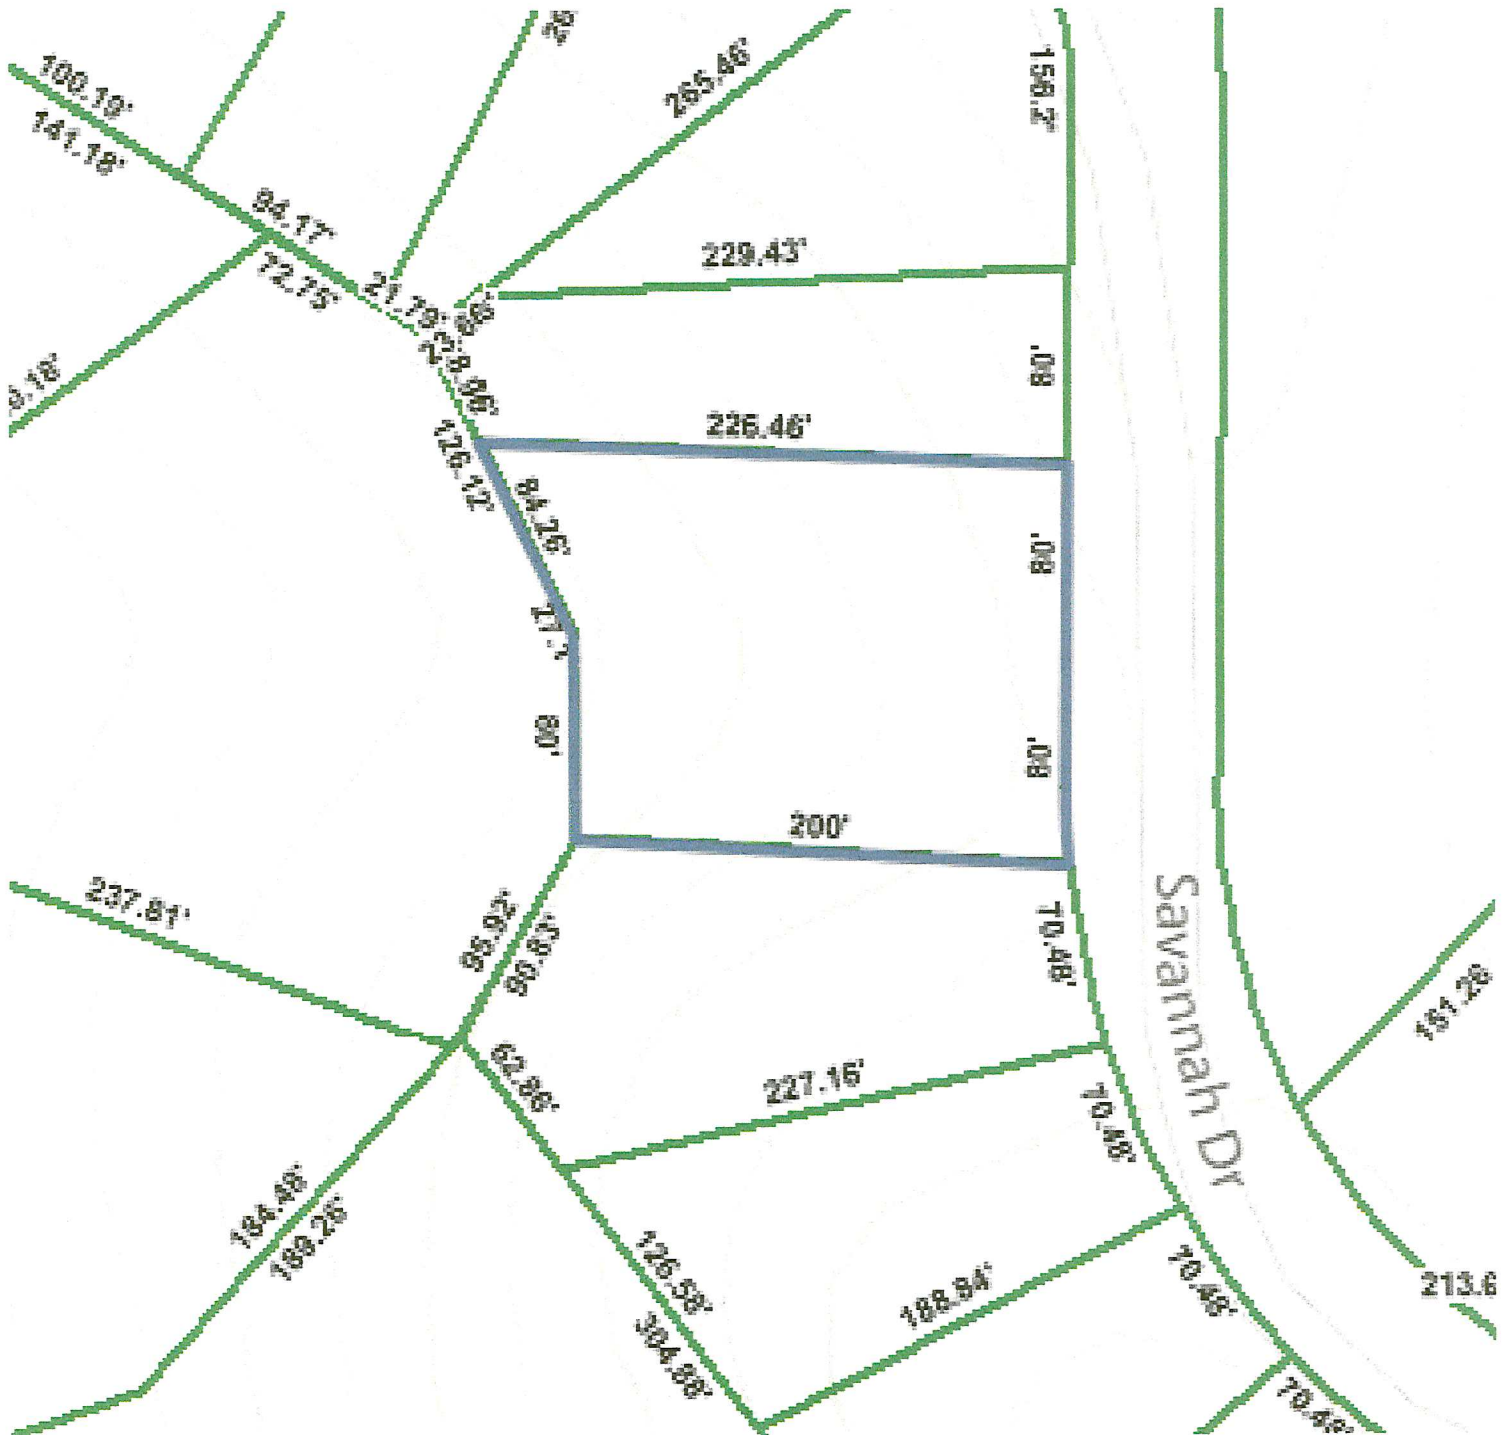

Debra Dodd
No. 1 Quality Realty
931-397-1660
debradodd@no1qualityrealty.com

MLS Tax Suite™

Powered by CRS Data

Map for Parcel Address: Savannah Dr TN Parcel ID: 047H A 006.00

Debra Dodd
No. 1 Quality Realty
931-397-1660
debradodd@no1qualityrealty.com

Map for Parcel Address: Savannah Dr TN Parcel ID: 047H A 006.00

© 2024 Courthouse Retrieval System, Inc. All Rights Reserved.
Information Deemed Reliable But Not Guaranteed.

Debra Dodd
 No. 1 Quality Realty
 931-397-1660
 debradodd@no1qualityrealty.com

MLS Tax Suite™

Powered by CRS Data

Map for Parcel Address: Savannah Dr TN Parcel ID: 047H A 006.00

Debra Dodd
No. 1 Quality Realty
931-397-1660
debradodd@no1qualityrealty.com

MLS Tax SuiteTM

Powered by CRS Data

Map for Parcel Address: Savannah Dr TN Parcel ID: 047H A 006.00

Debra Dodd
No. 1 Quality Realty
931-397-1660
debradodd@no1qualityrealty.com

MLS Tax Suite™

Powered by CRS Data

Map for Parcel Address: Savannah Dr TN Parcel ID: 047H A 006.00