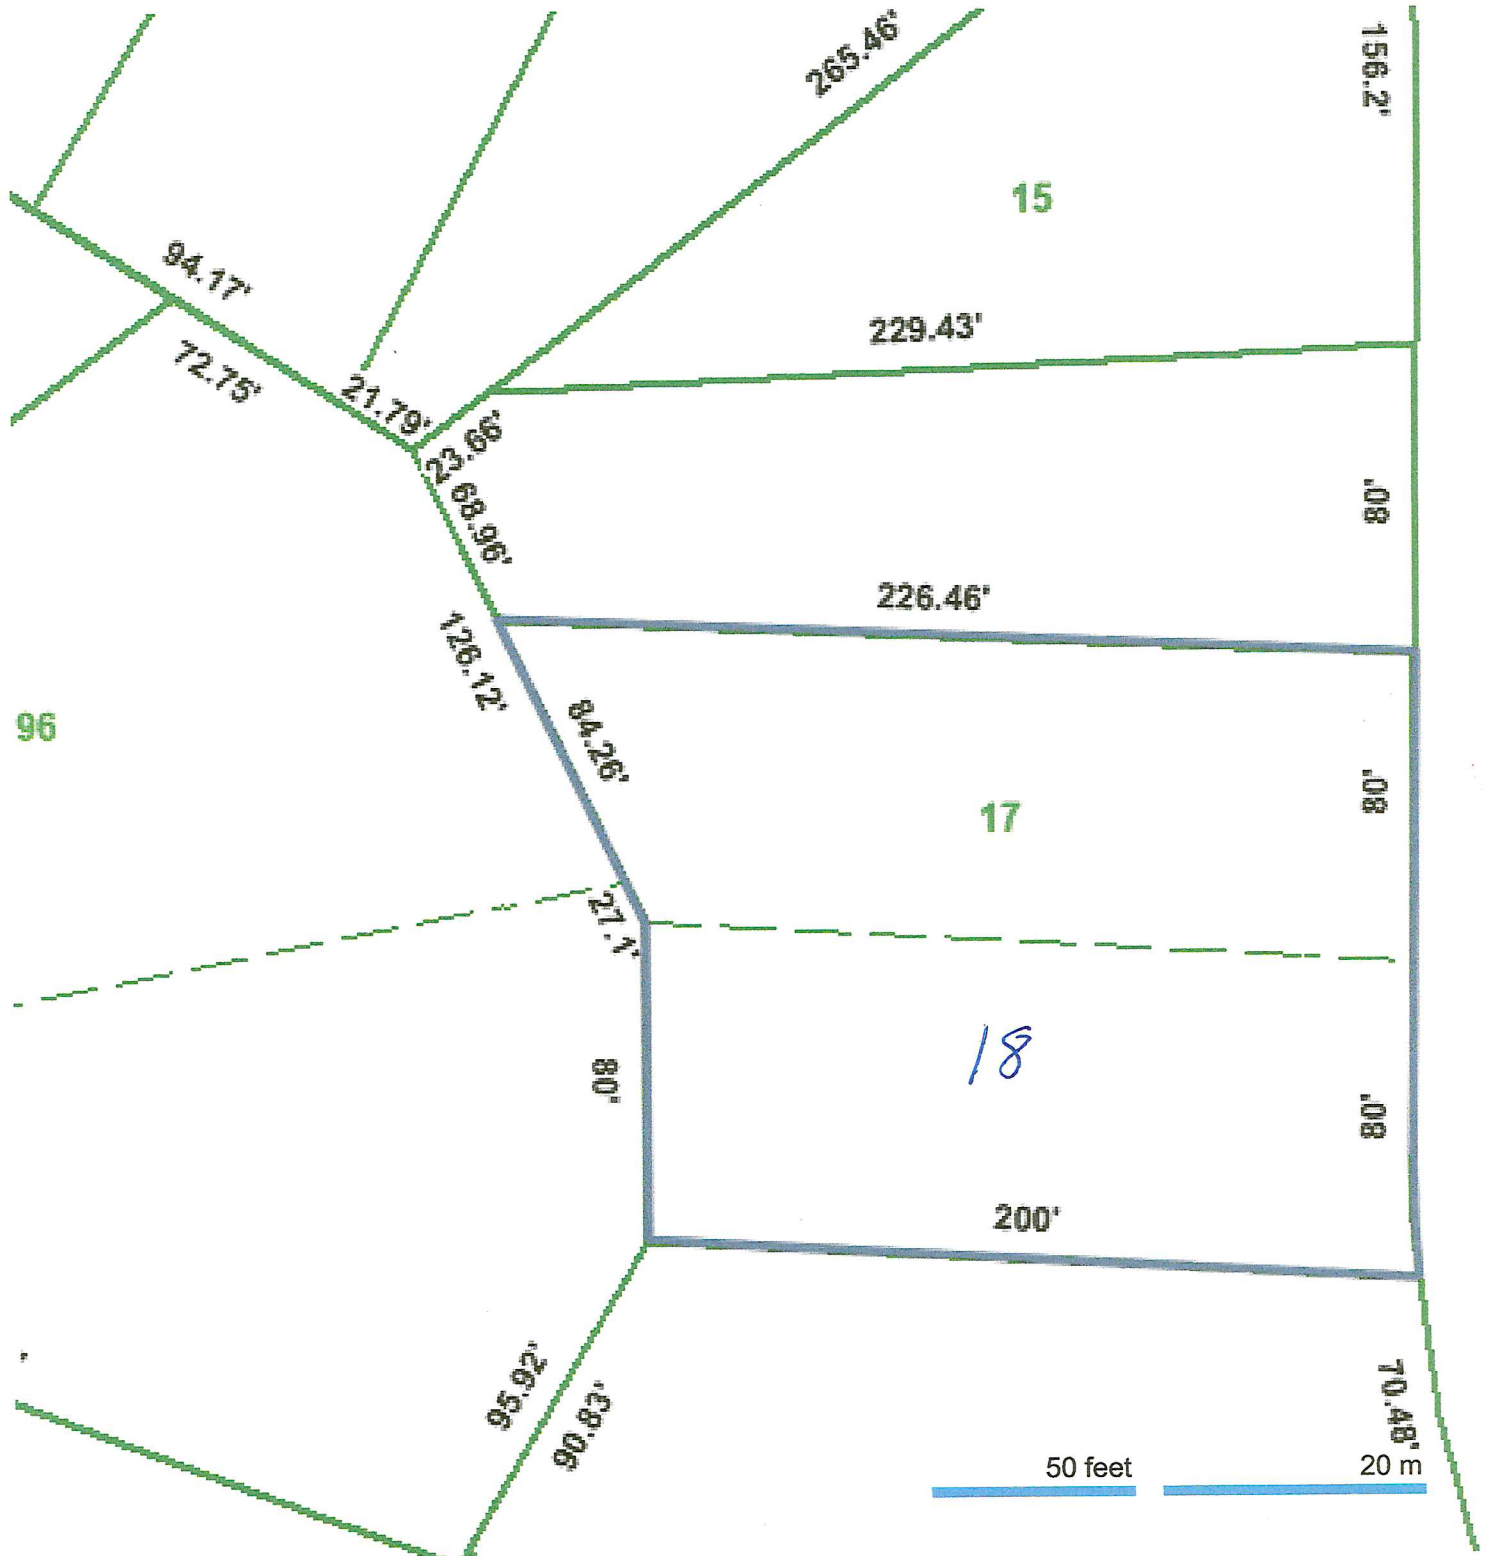

Debra Dodd
No. 1 Quality Realty
931-397-1660
debradodd@no1qualityrealty.com

MLS Tax Suite™

Powered by CRS Data

Map for Parcel Address: Savannah Dr TN Parcel ID: 047H A 006.00

Debra Dodd
No. 1 Quality Realty
931-397-1660
debradodd@no1qualityrealty.com

Map for Parcel Address: Savannah Dr TN Parcel ID: 047H A 006.00

© 2024 Courthouse Retrieval System, Inc. All Rights Reserved.
Information Deemed Reliable But Not Guaranteed.

Debra Dodd
 No. 1 Quality Realty
 931-397-1660
 debradodd@no1qualityrealty.com

MLS Tax Suite™

Powered by CRS Data

Map for Parcel Address: Savannah Dr TN Parcel ID: 047H A 006.00

Debra Dodd
No. 1 Quality Realty
931-397-1660
debradodd@no1qualityrealty.com

MLS Tax SuiteTM

Powered by CRS Data

Map for Parcel Address: Savannah Dr TN Parcel ID: 047H A 006.00

Debra Dodd
No. 1 Quality Realty
931-397-1660
debradodd@no1qualityrealty.com

MLS Tax Suite™

Powered by CRS Data

Map for Parcel Address: Savannah Dr TN Parcel ID: 047H A 006.00