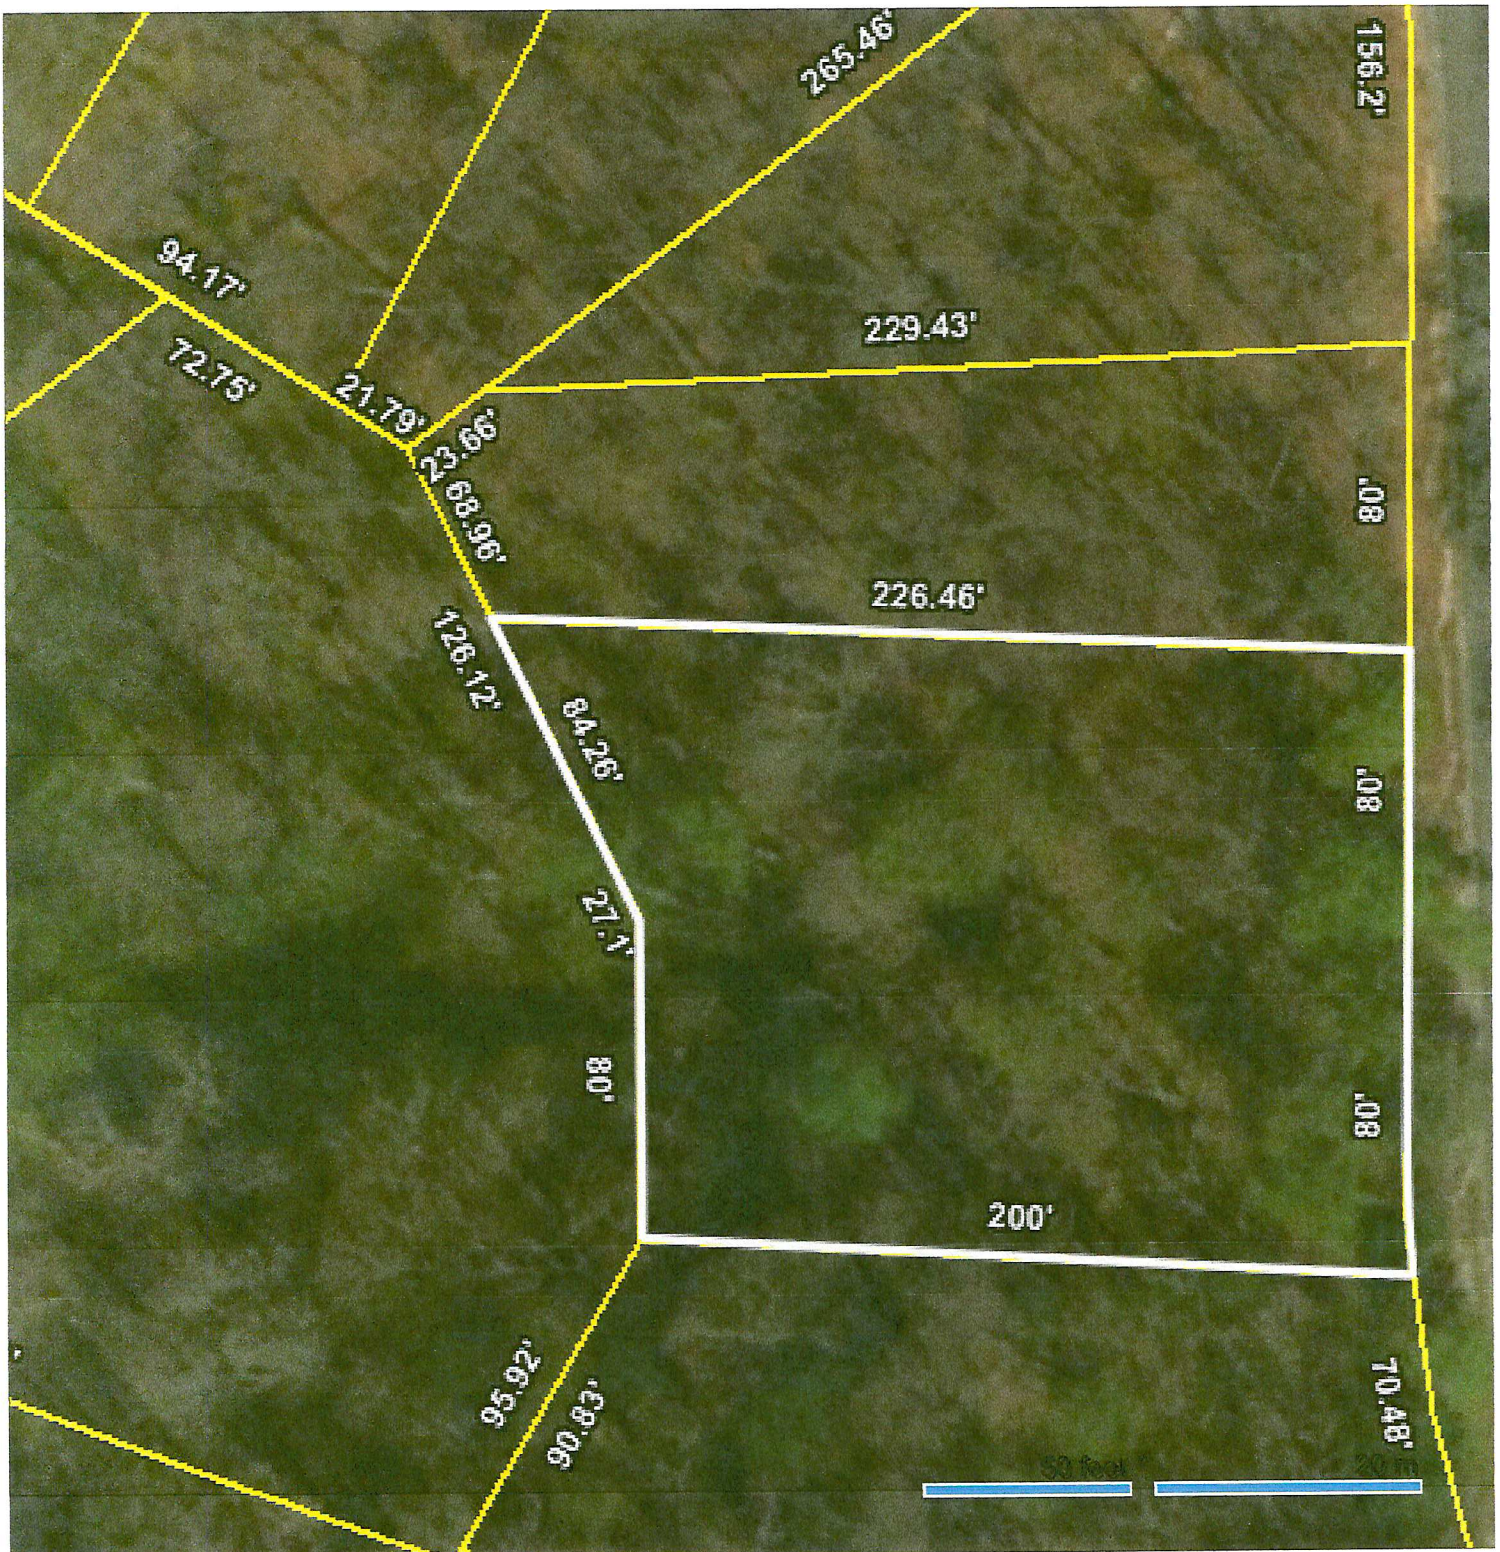

Debra Dodd
No. 1 Quality Realty
931-397-1660
debradodd@no1qualityrealty.com

MLS Tax Suite™

Powered by CRS Data

Map for Parcel Address: Savannah Dr TN Parcel ID: 047H A 006.00

Debra Dodd
No. 1 Quality Realty
931-397-1660
debradodd@no1qualityrealty.com

Map for Parcel Address: Savannah Dr TN Parcel ID: 047H A 006.00

© 2024 Courthouse Retrieval System, Inc. All Rights Reserved.
Information Deemed Reliable But Not Guaranteed.

Debra Dodd
 No. 1 Quality Realty
 931-397-1660
 debradodd@no1qualityrealty.com

MLS Tax Suite™

Powered by CRS Data

Map for Parcel Address: Savannah Dr TN Parcel ID: 047H A 006.00

Debra Dodd
No. 1 Quality Realty
931-397-1660
debradodd@no1qualityrealty.com

MLS Tax SuiteTM

Powered by CRS Data

Map for Parcel Address: Savannah Dr TN Parcel ID: 047H A 006.00

Debra Dodd
No. 1 Quality Realty
931-397-1660
debradodd@no1qualityrealty.com

MLS Tax Suite™

Powered by CRS Data

Map for Parcel Address: Savannah Dr TN Parcel ID: 047H A 006.00