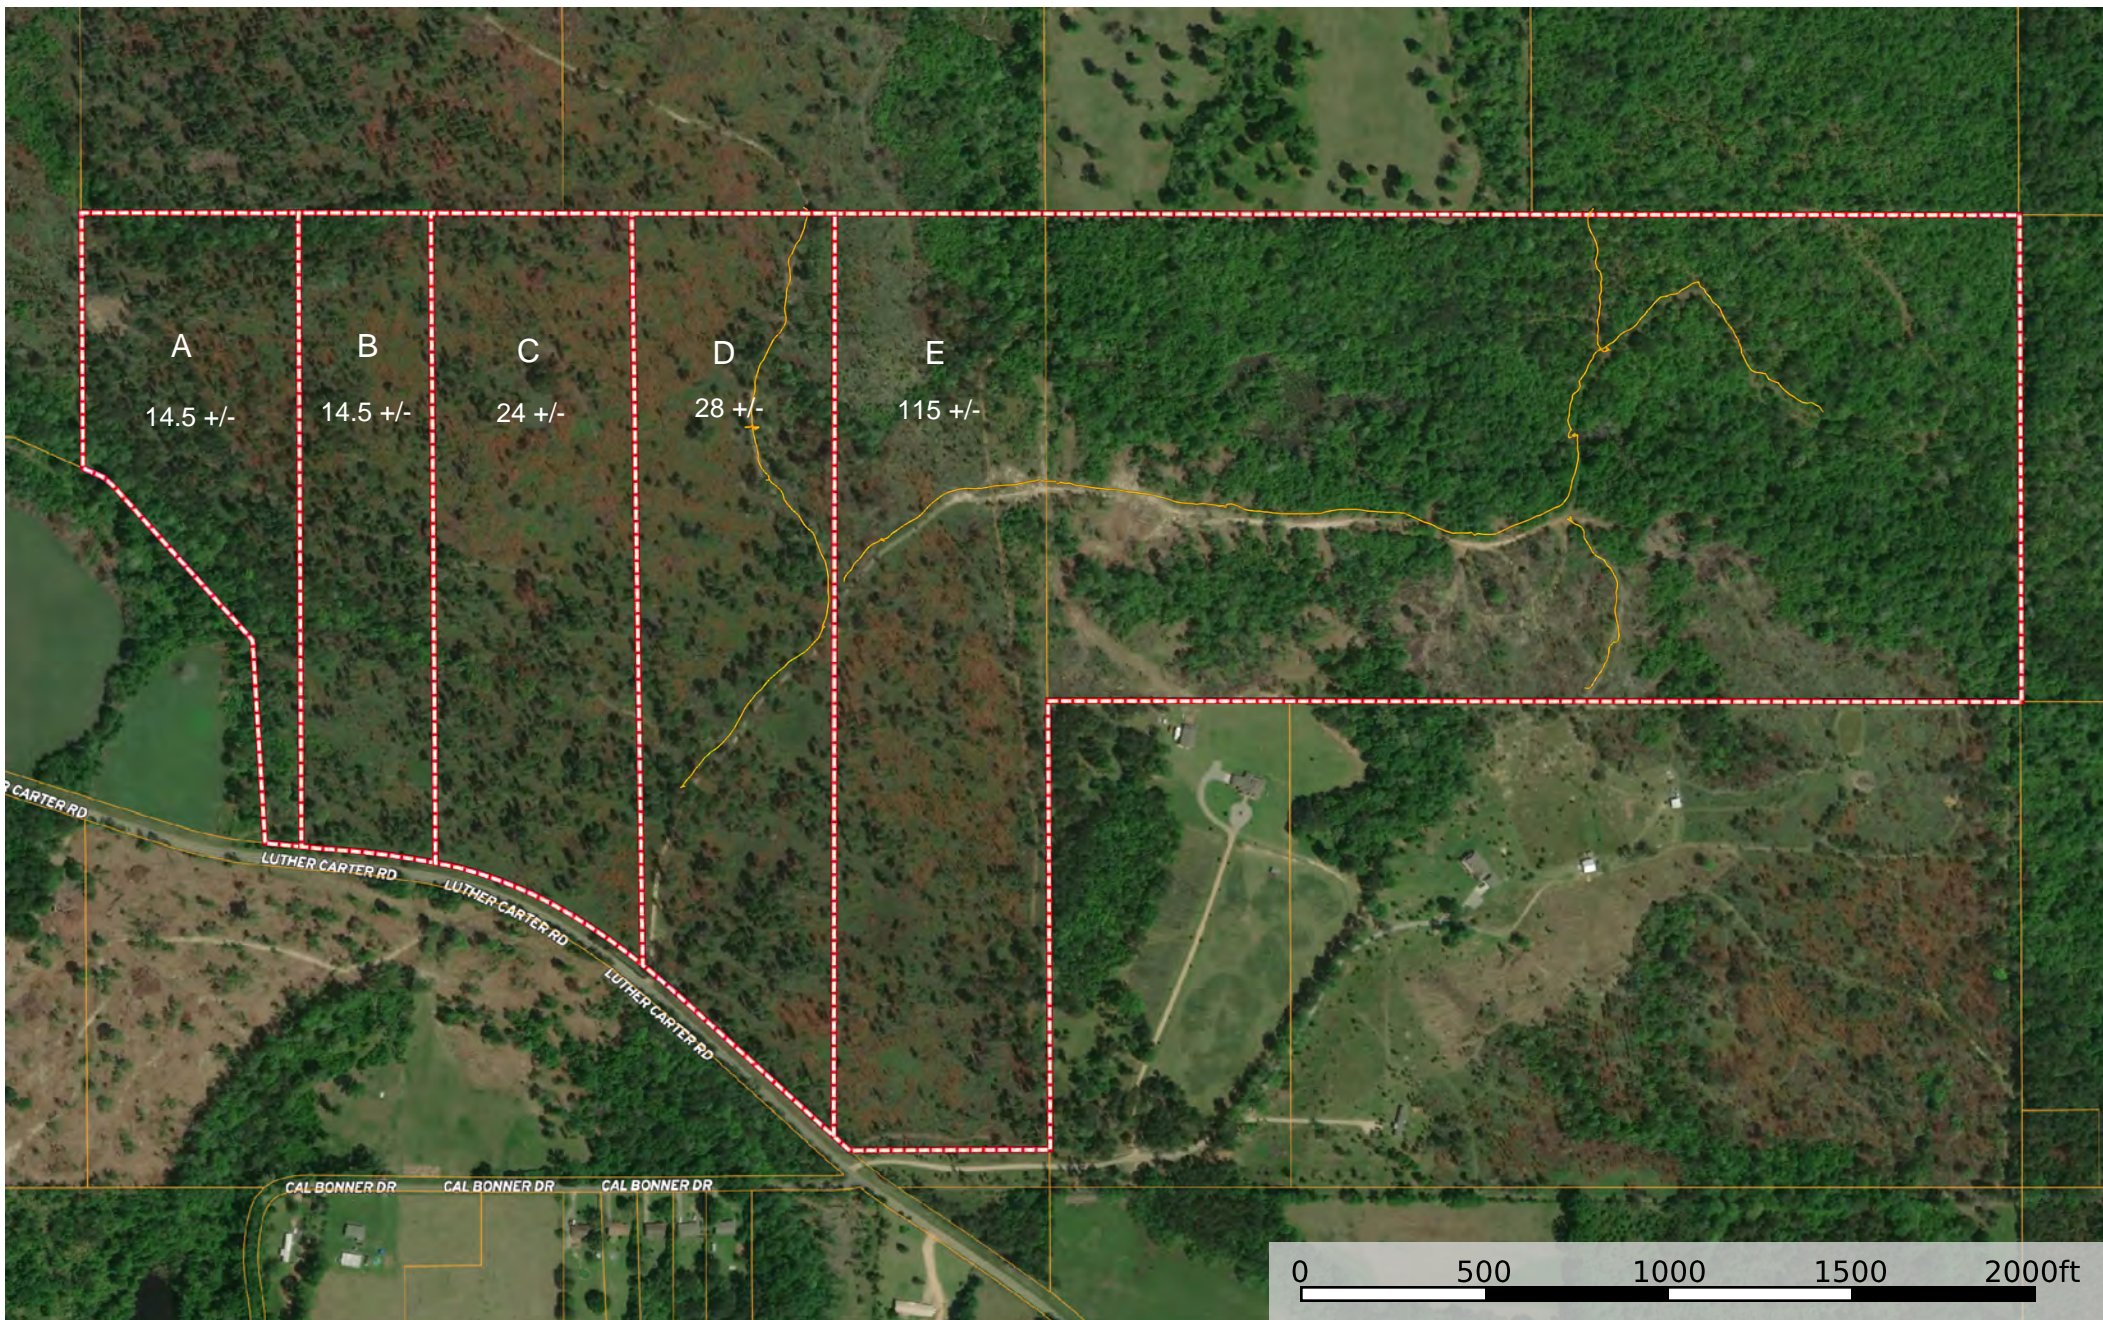

# 200 Forrest-Luther Carter-Rev C

Forrest County, Mississippi, 200 AC +/-

— Track  
□ Boundary