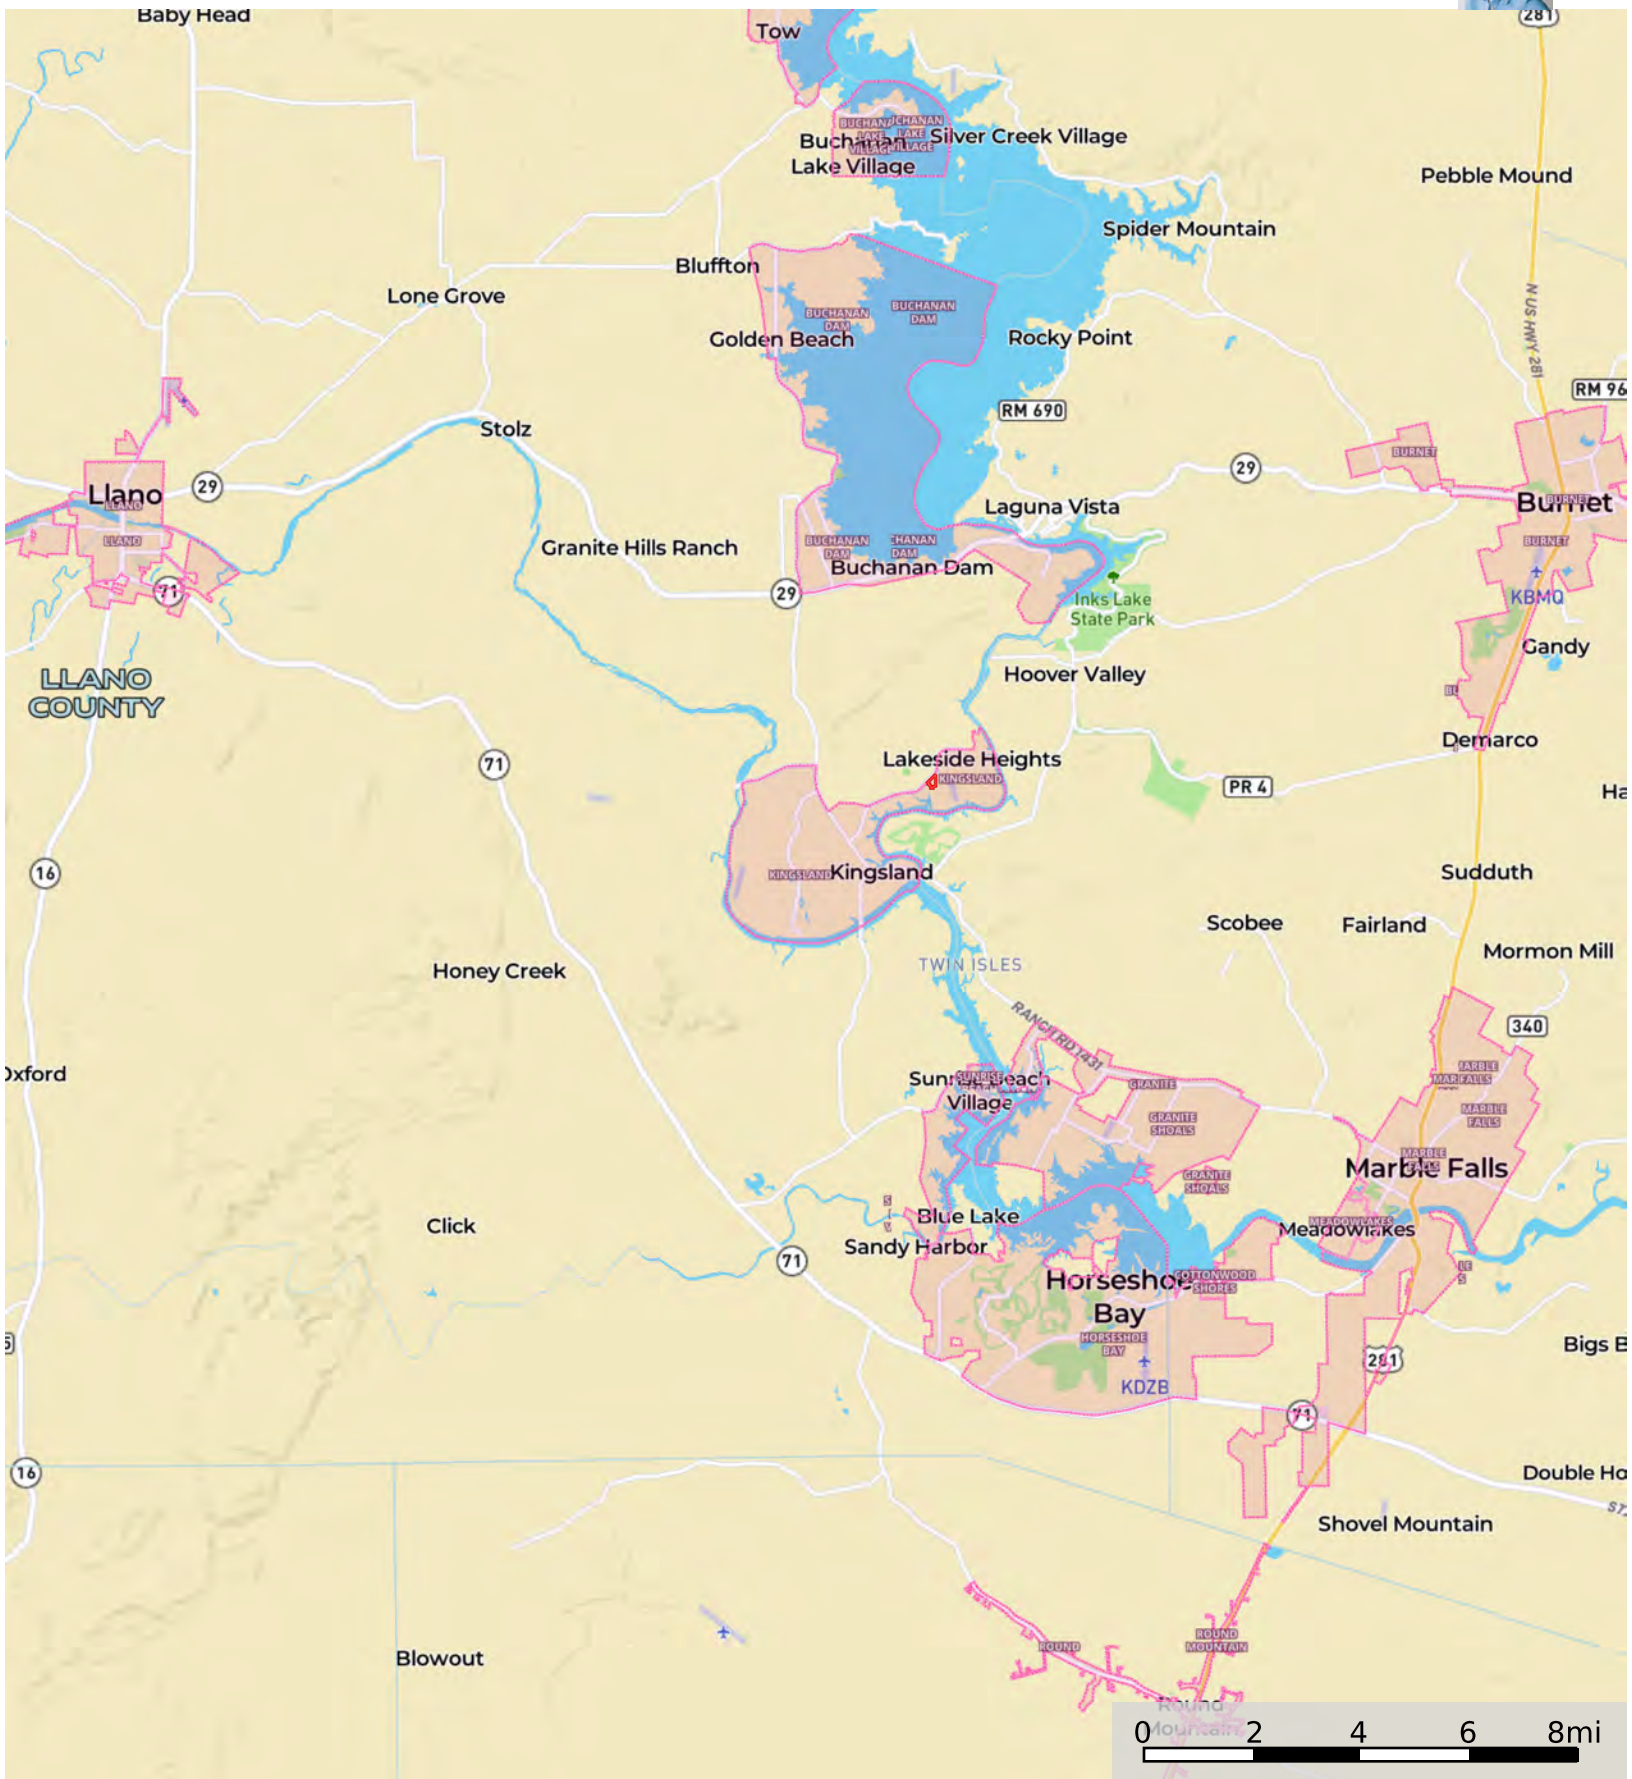

Boundary

# Granite Lake

Llano County, Texas, 12.9 AC +/-

# Granite Lake

Llano County, Texas, 12.9 AC +/-

Boundary