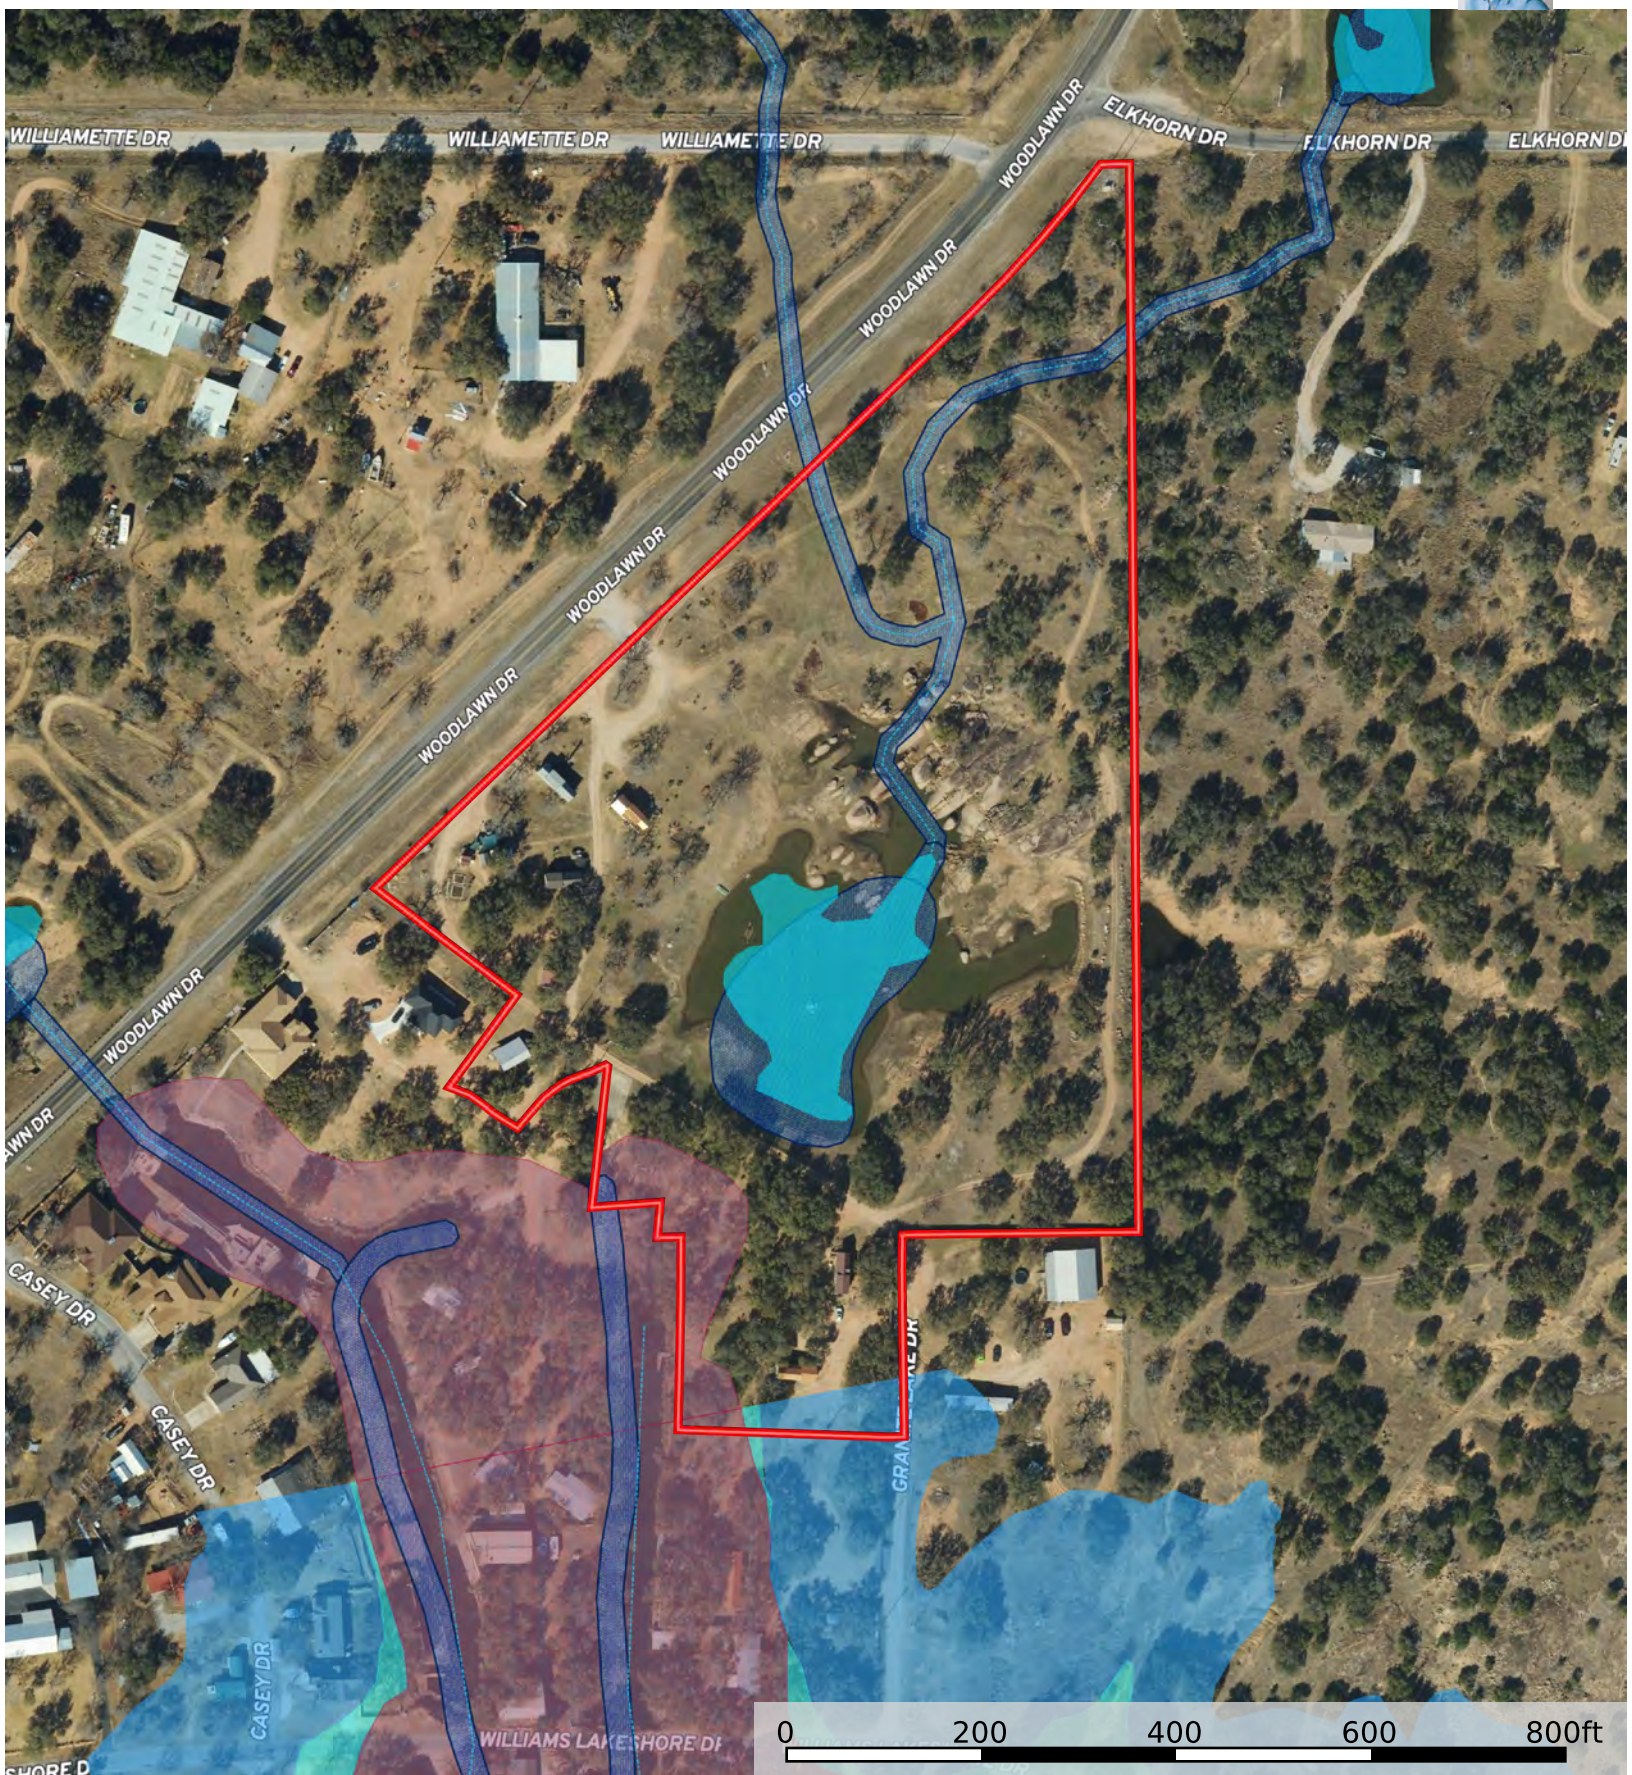

Boundary

# Granite Lake

Llano County, Texas, 12.9 AC +/-

- Boundary
- Stream, Intermittent
- River/Creek
- Water Body

# Granite Lake

Llano County, Texas, 12.9 AC +/-

Boundary