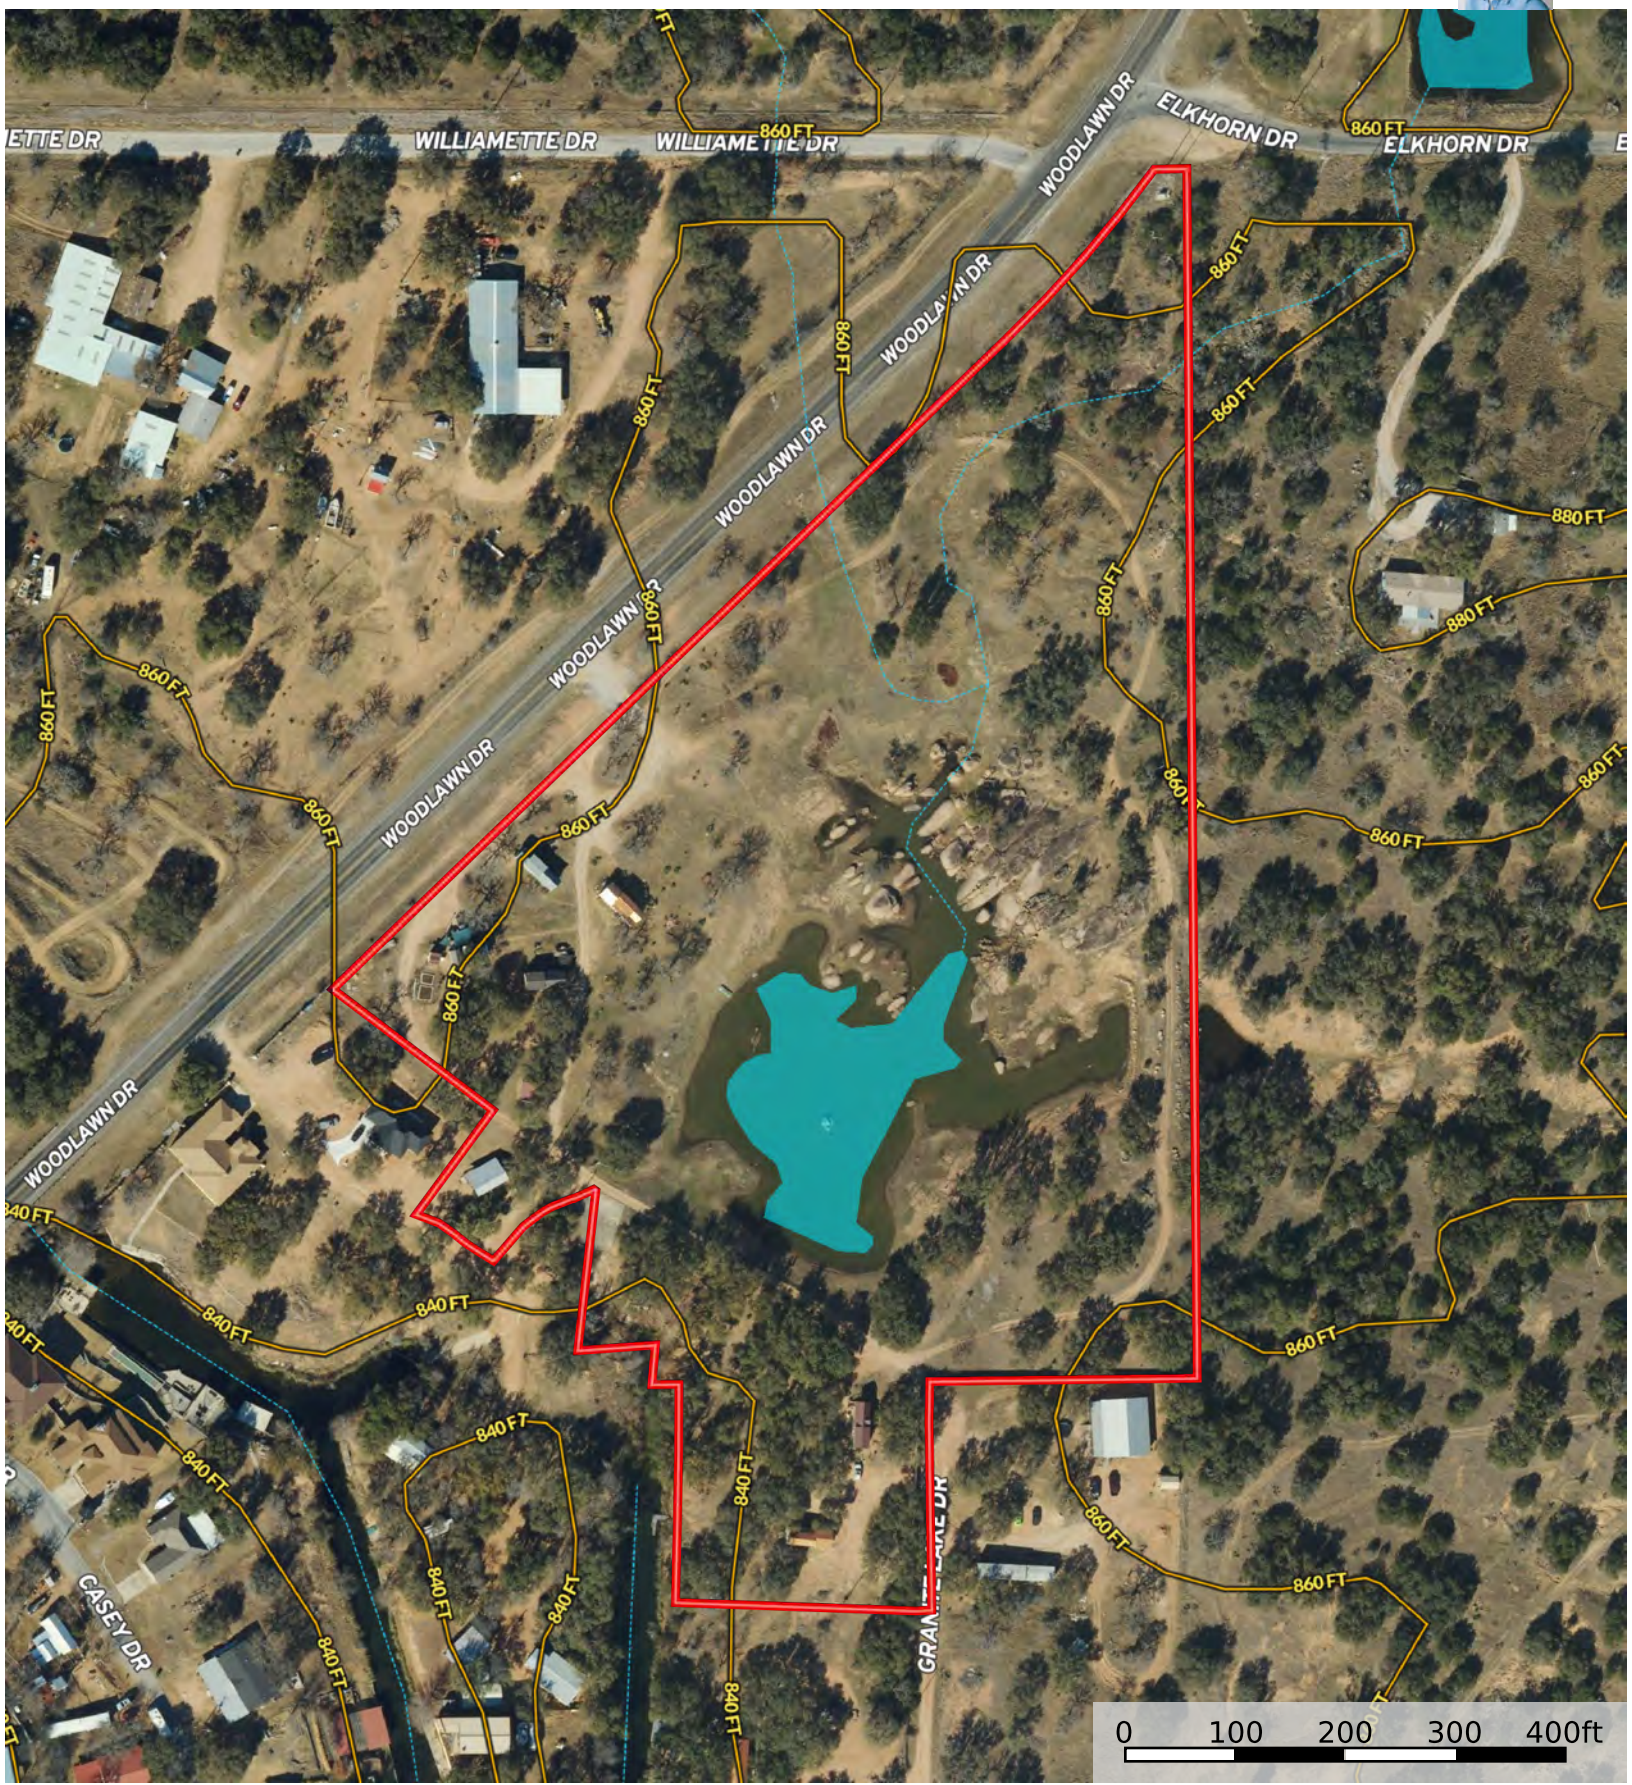

Boundary

# Granite Lake

Llano County, Texas, 12.9 AC +/-

- Boundary
- Stream, Intermittent
- River/Creek
- Water Body

# Granite Lake

Llano County, Texas, 12.9 AC +/-

Boundary