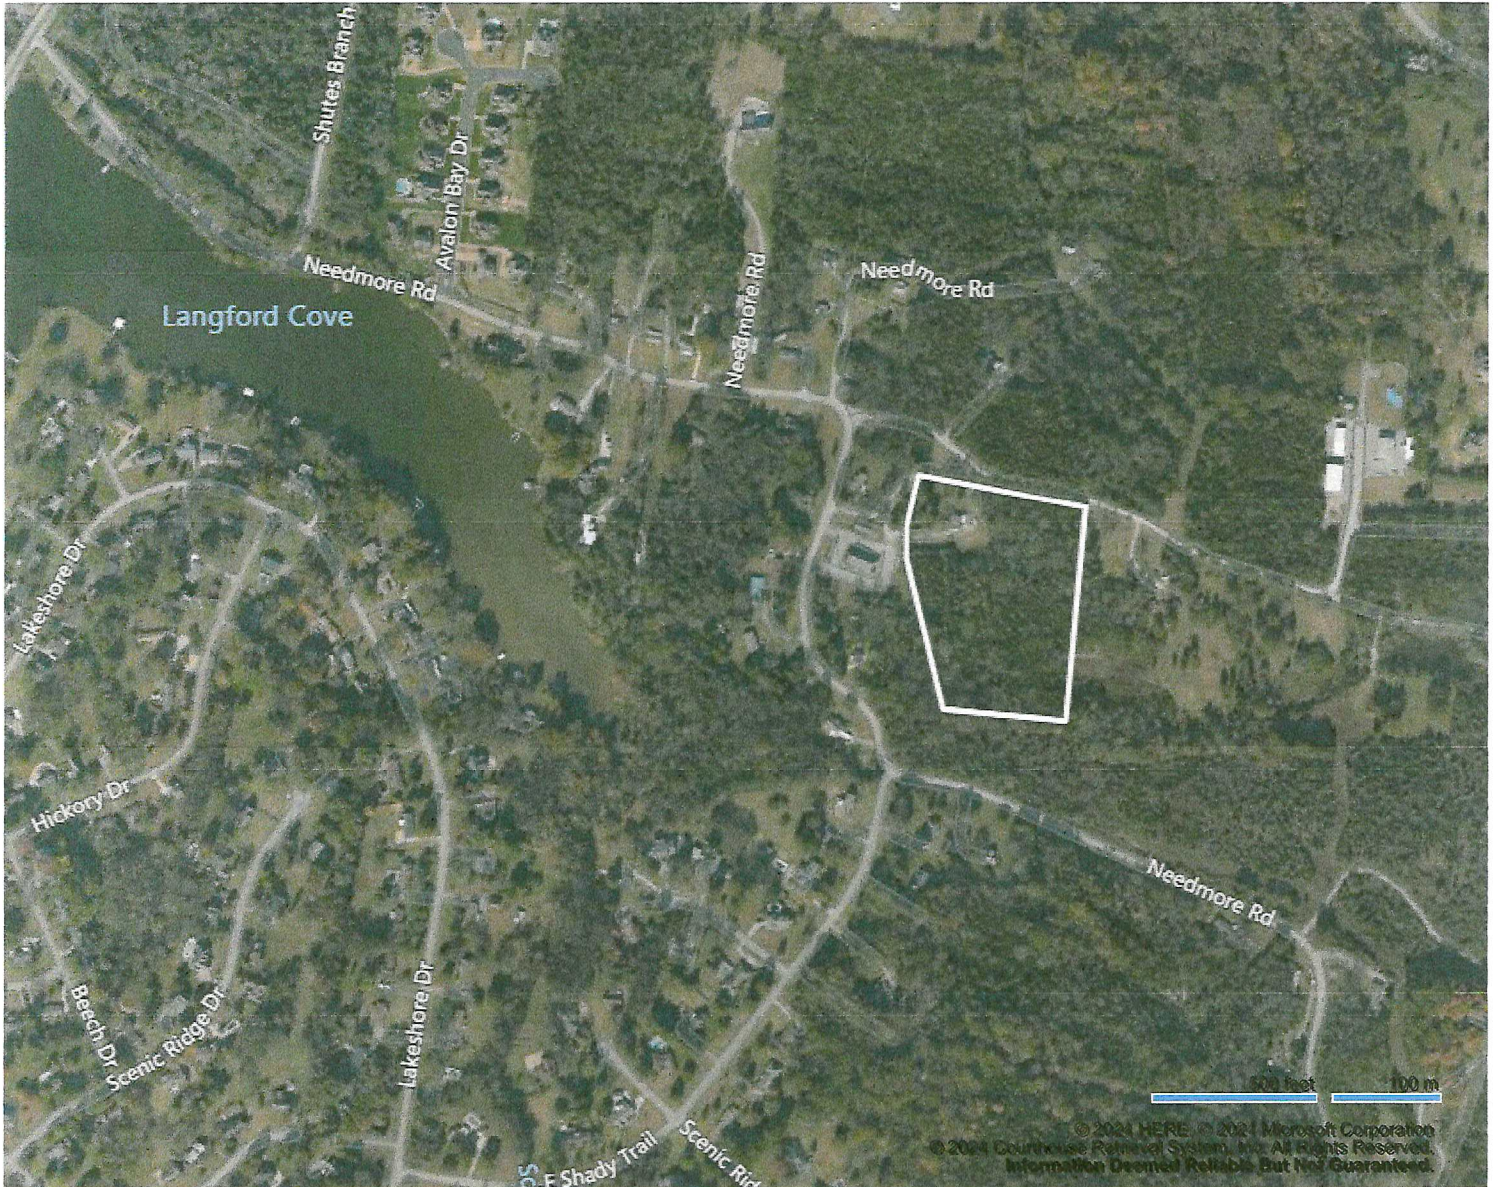

Debra Dodd
No. 1 Quality Realty
931-397-1660
debradodd@no1qualityrealty.com

Map for Parcel Address: 1586 Needmore Rd Old Hickory, TN 37138-1350 Parcel ID: 050 181.00

© 2024 Courthouse Retrieval System, Inc. All Rights Reserved.
Information Deemed Reliable But Not Guaranteed.

Debra Dodd
No. 1 Quality Realty
931-397-1660
debradodd@no1qualityrealty.com

Map for Parcel Address: 1586 Needmore Rd Old Hickory, TN 37138-1350 **Parcel ID:** 050 181.00

100 feet 25 m

© 2024 HERE, © 2024 Microsoft Corporation
© 2024 Courthouse Retrieval System, Inc. All Rights Reserved.
Information Deemed Reliable But Not Guaranteed. © OpenStreetMap

© 2024 Courthouse Retrieval System, Inc. All Rights Reserved.
Information Deemed Reliable But Not Guaranteed.

Debra Dodd
No. 1 Quality Realty
931-397-1660
debradodd@no1qualityrealty.com

Map for Parcel Address: 1586 Needmore Rd Old Hickory, TN 37138-1350 Parcel ID: 050 181.00