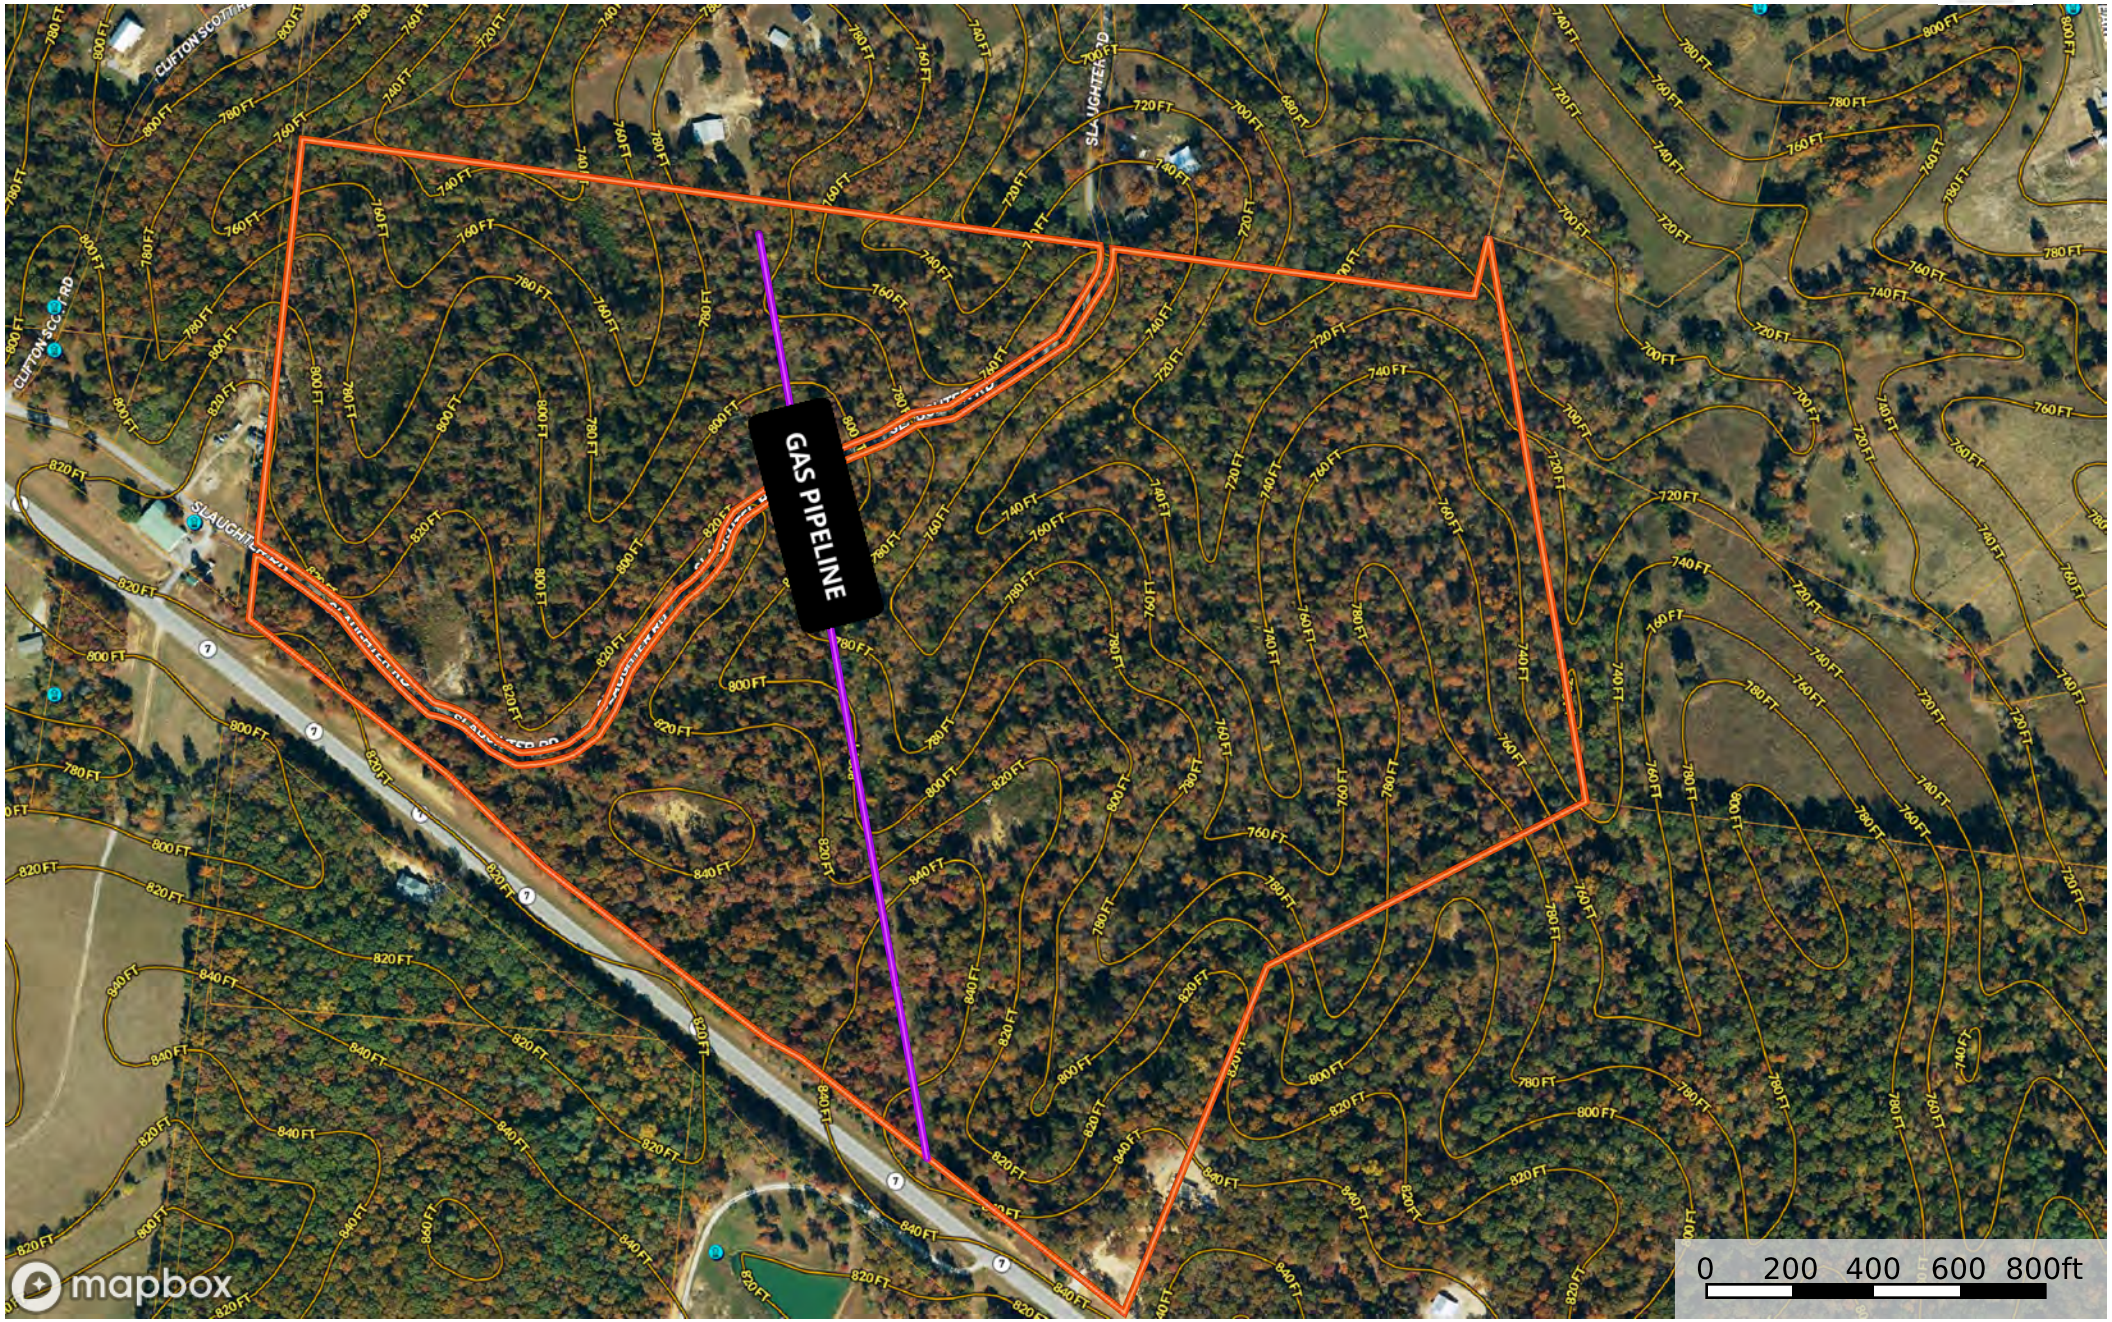

Sweeney parcels

Maury County, Tennessee, 119 AC +/-

- Pipeline
- Boundary
- Water Wells