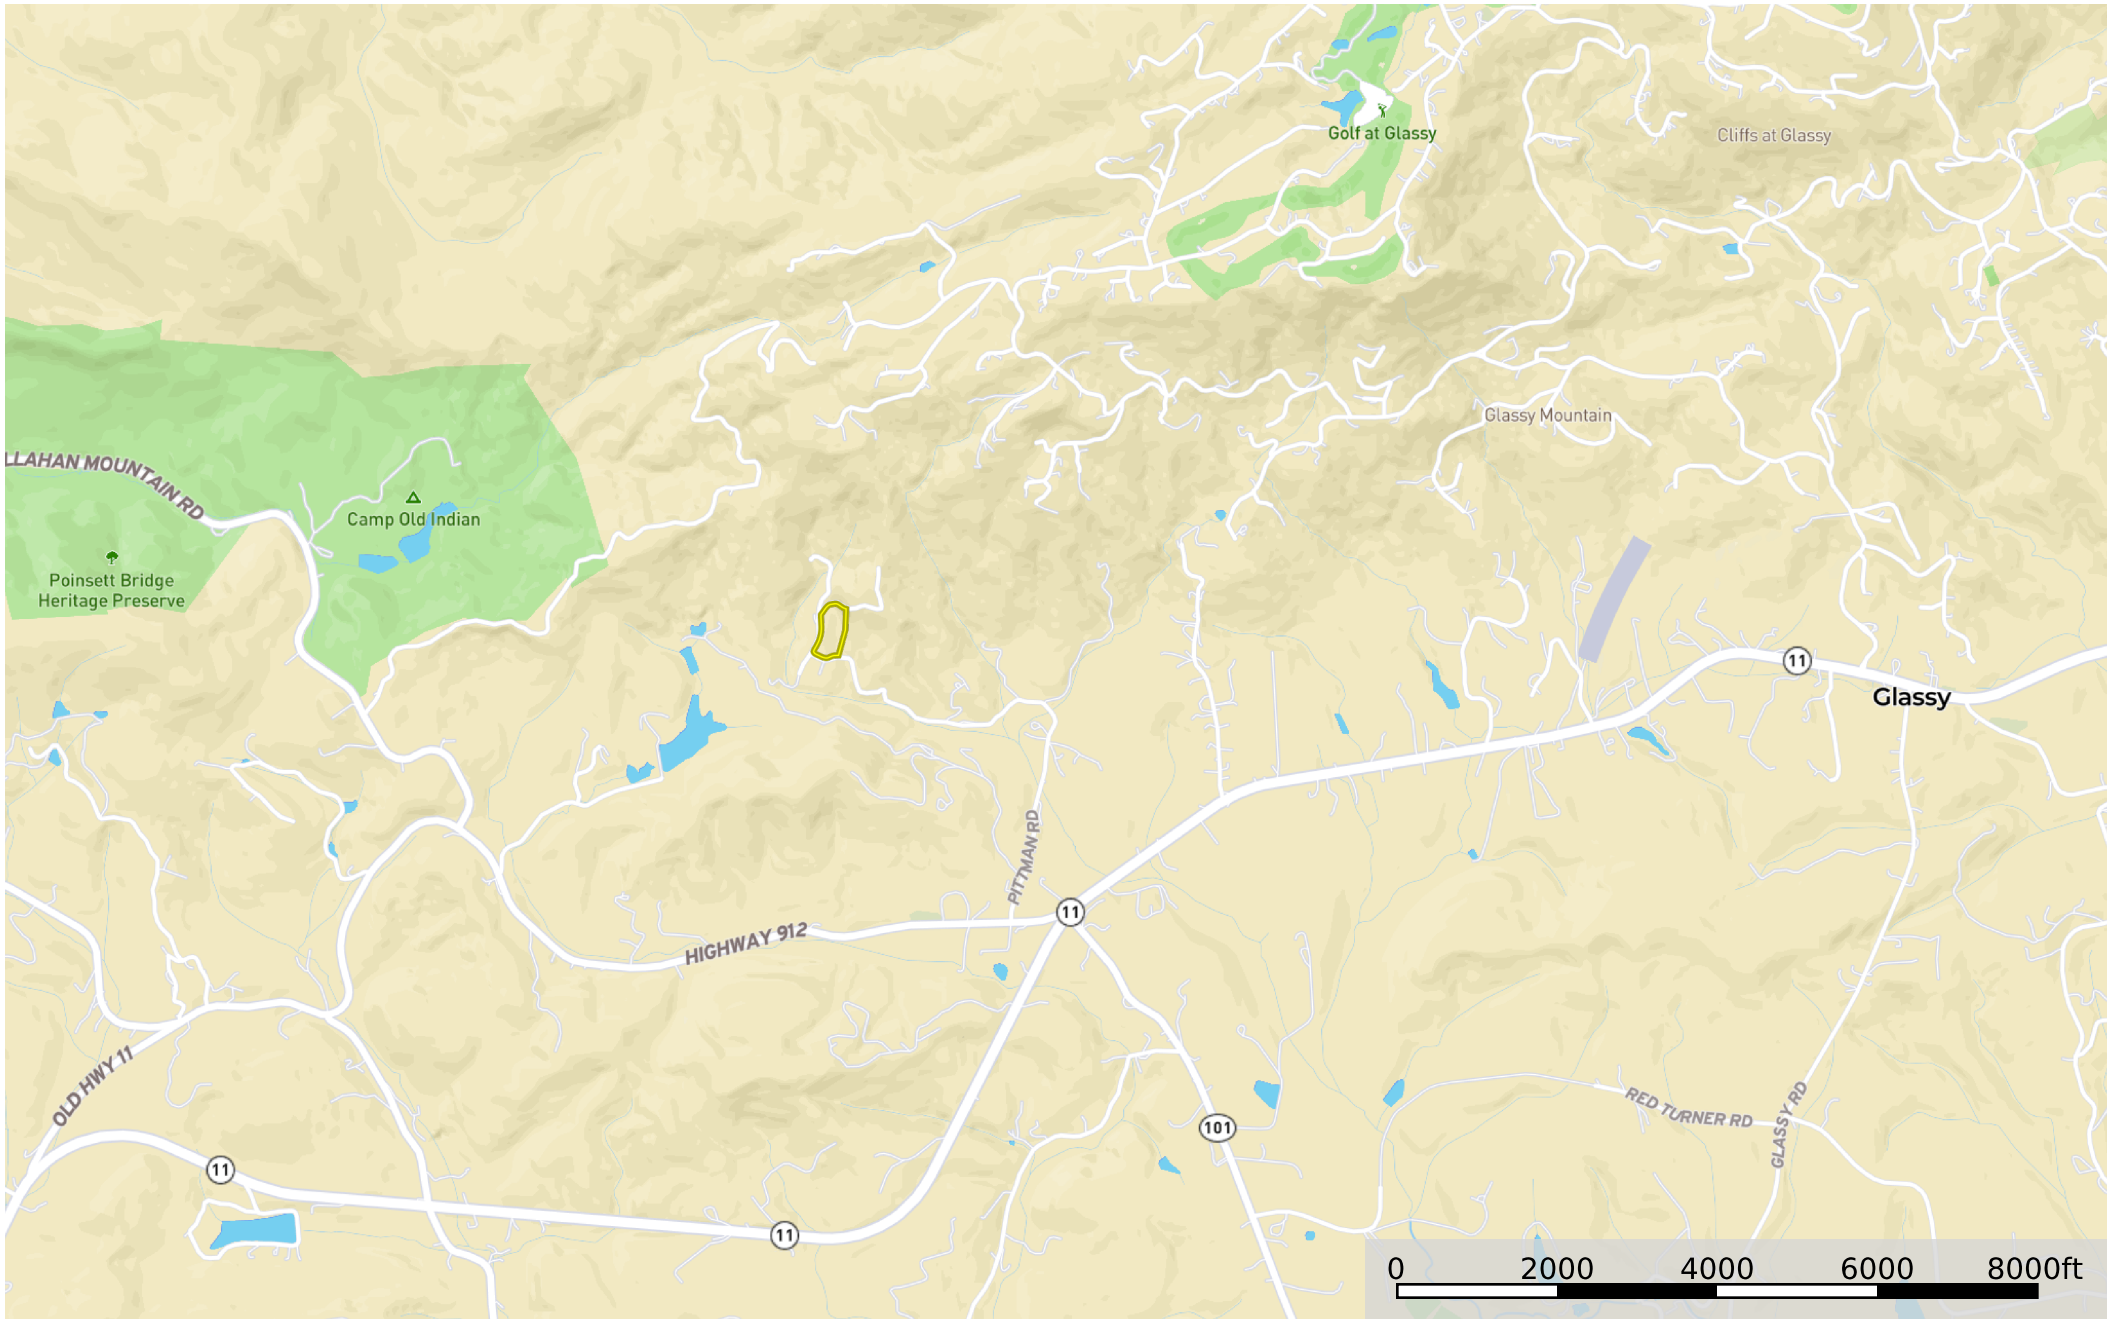

Hidden Hills Lot # 13

Greenville County, South Carolina, 5 AC +/-

Boundary 1