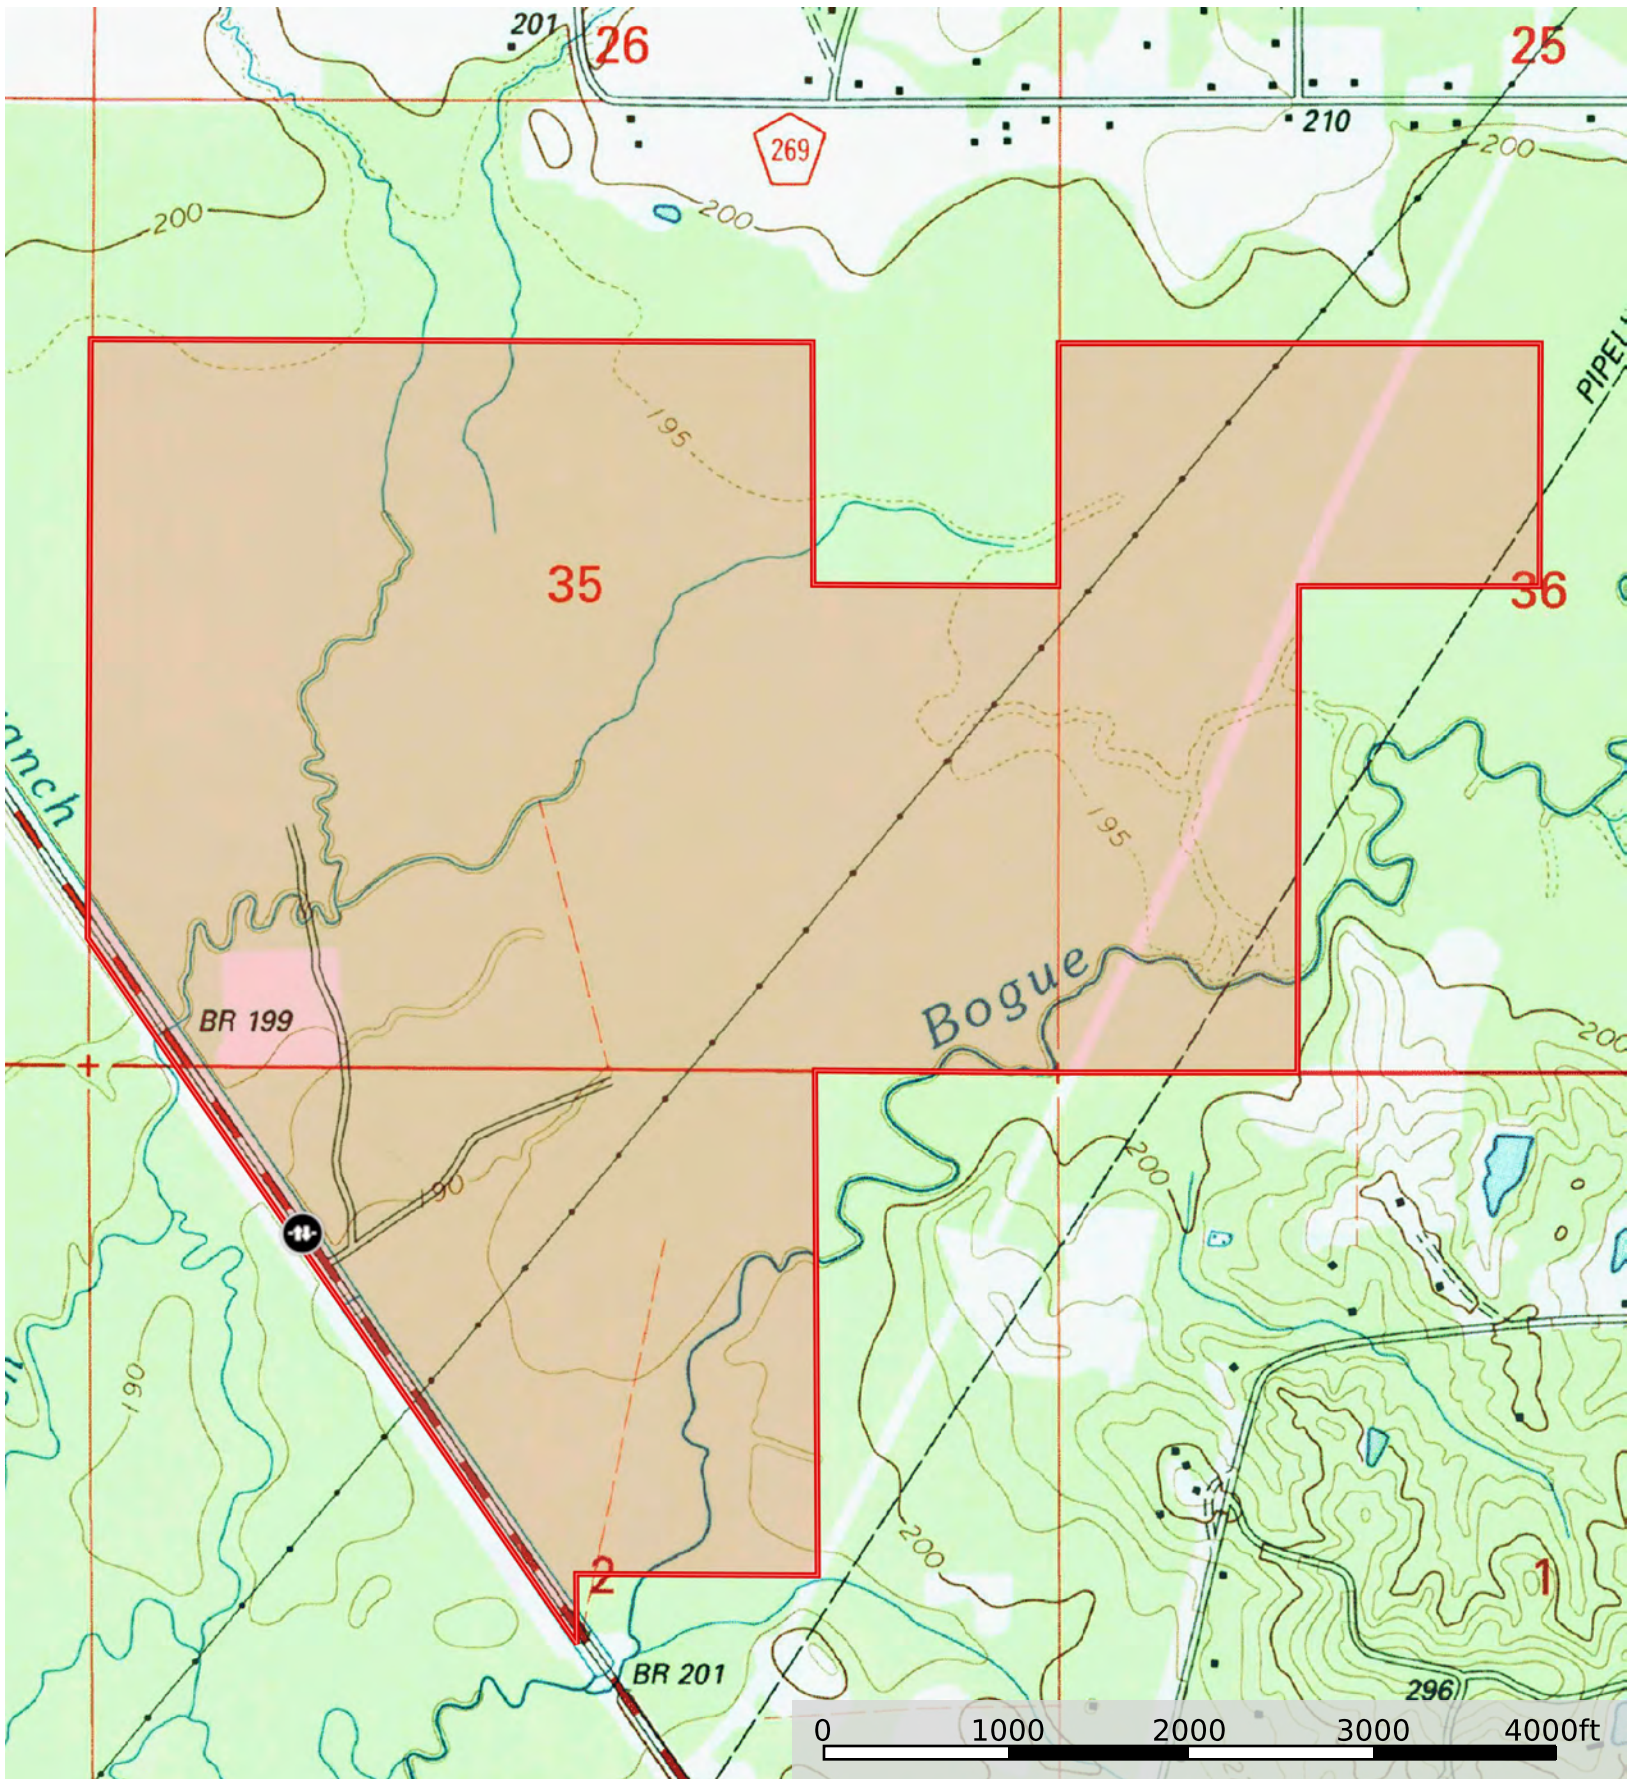

# Highway 15 Tract

Jones County, Mississippi, 756.9 AC +/-

 Gate  Boundary