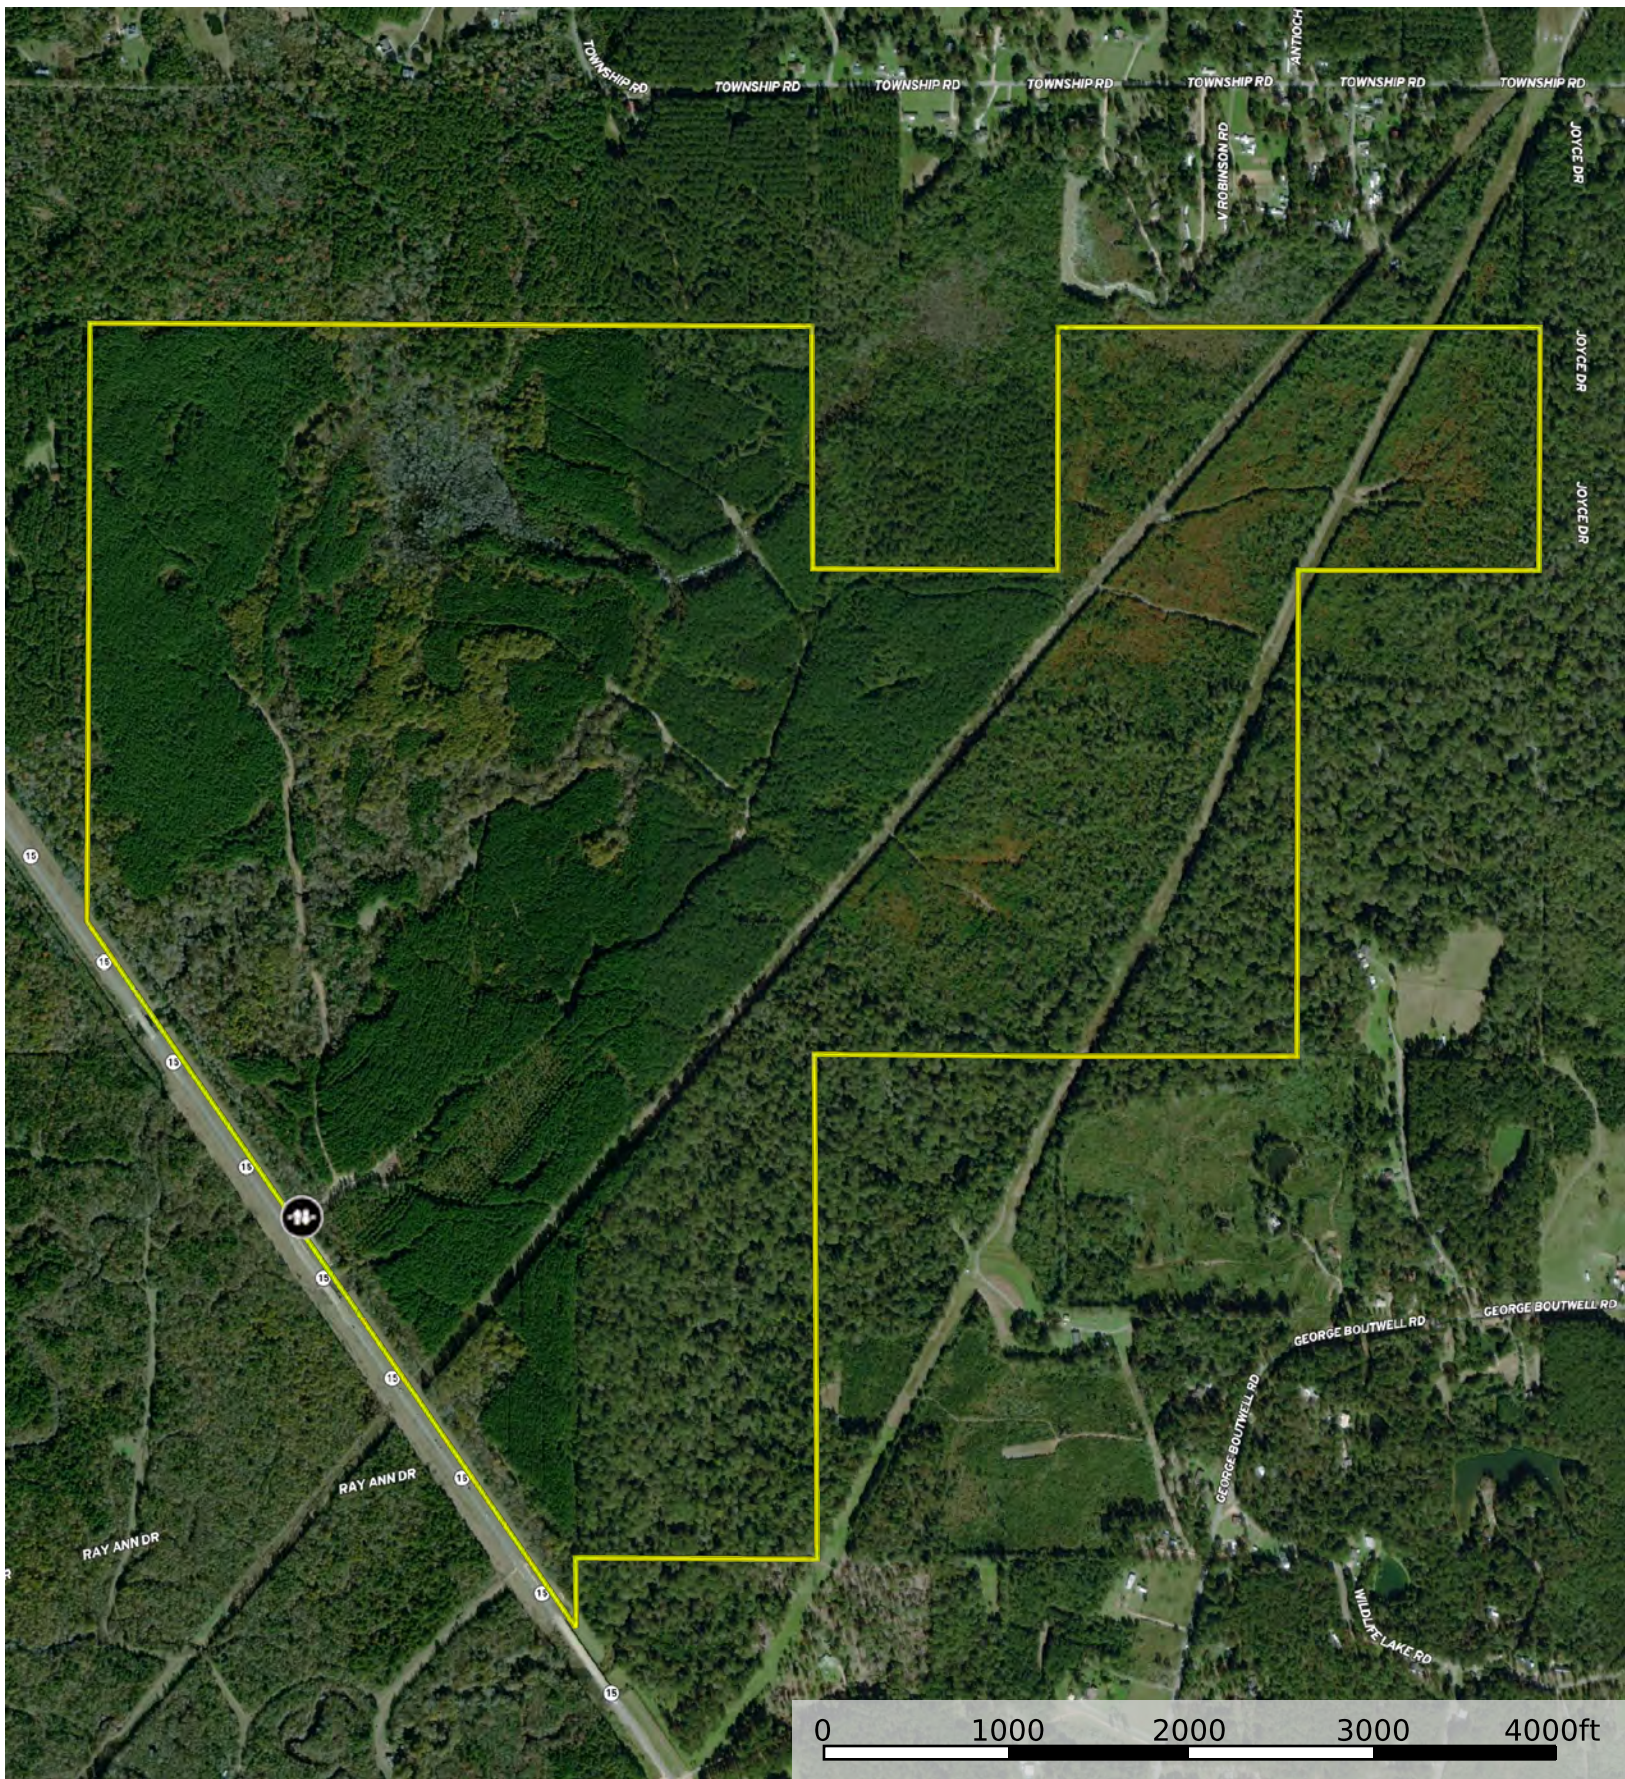

# Highway 15 Tract

Jones County, Mississippi, 756.9 AC +/-

 Gate  Boundary