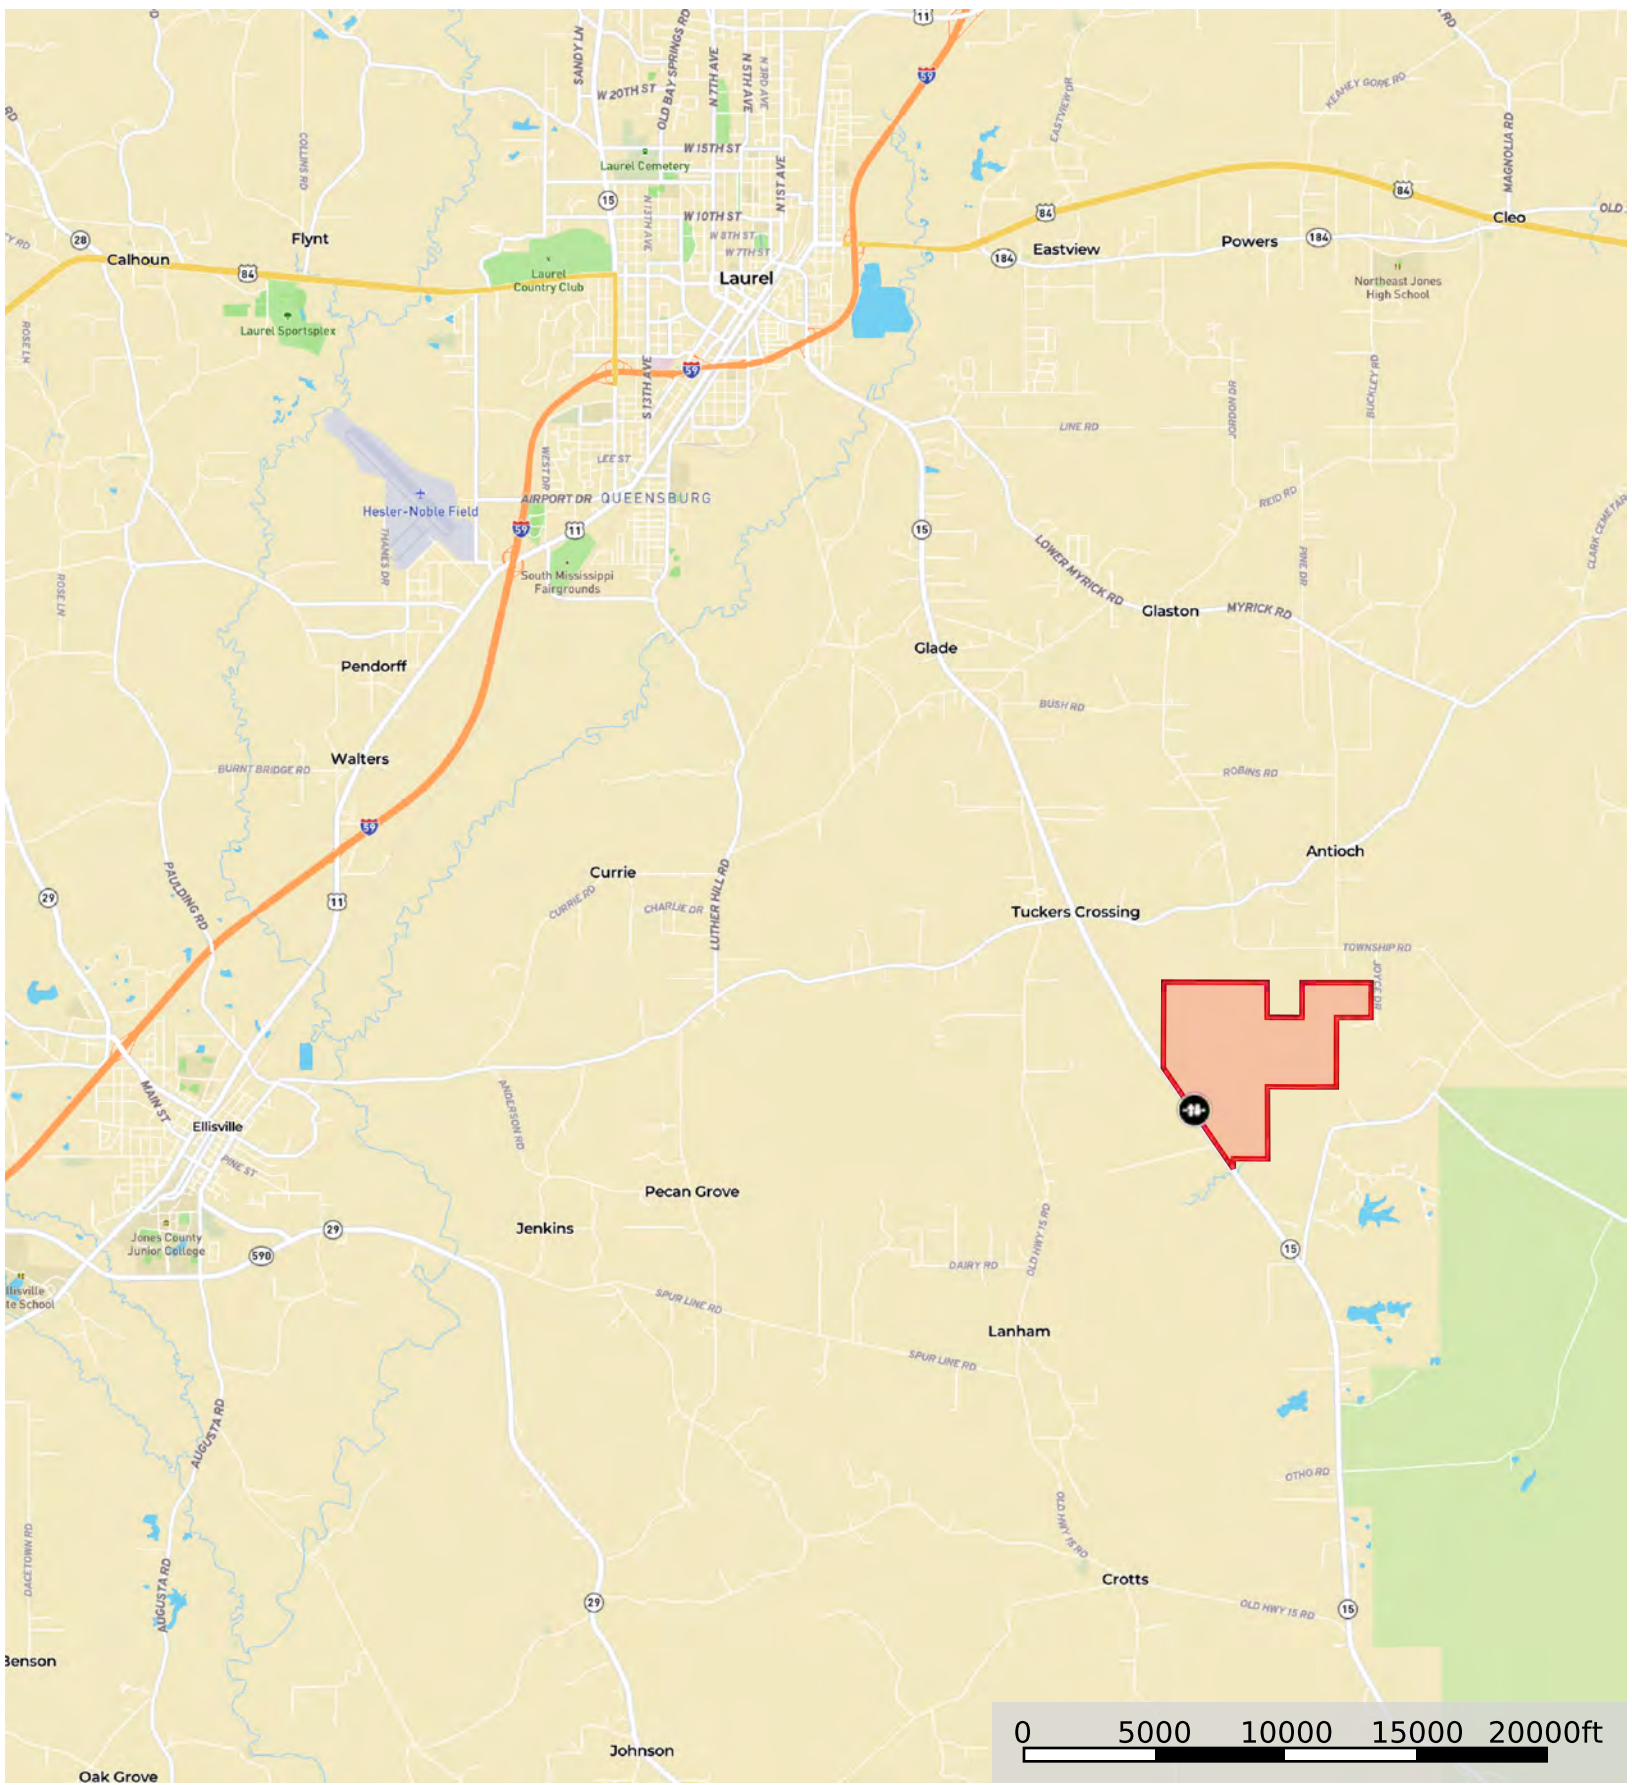

Highway 15 Tract

Jones County, Mississippi, 756.9 AC +/-

 Gate  Boundary