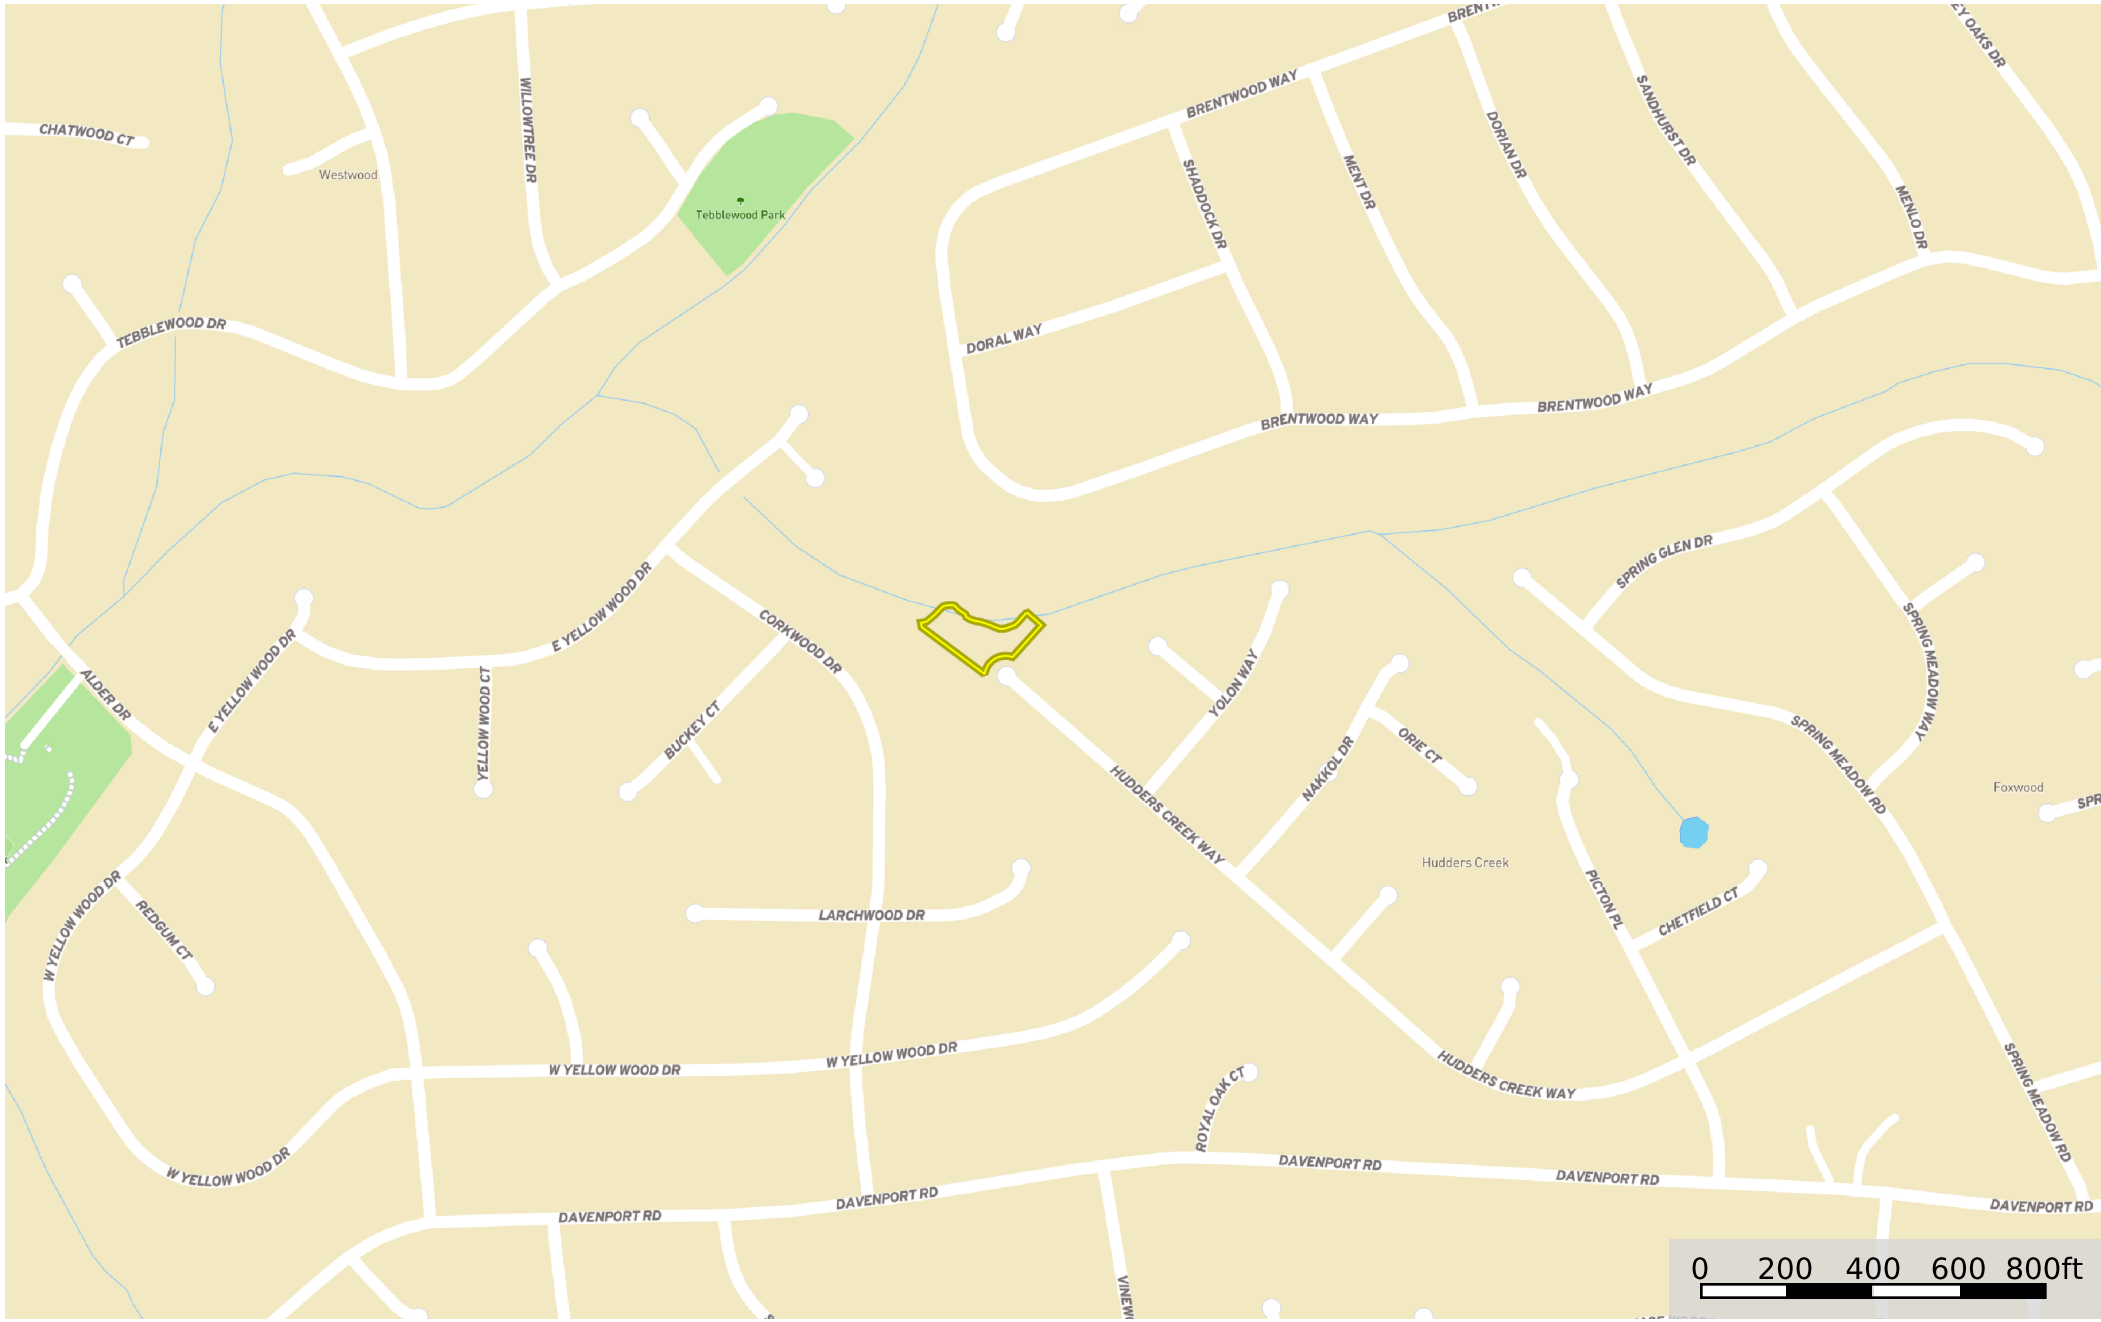

Owens - Hudders Creek Way

Greenville County, South Carolina, 0.41 AC +/-

Boundary 1