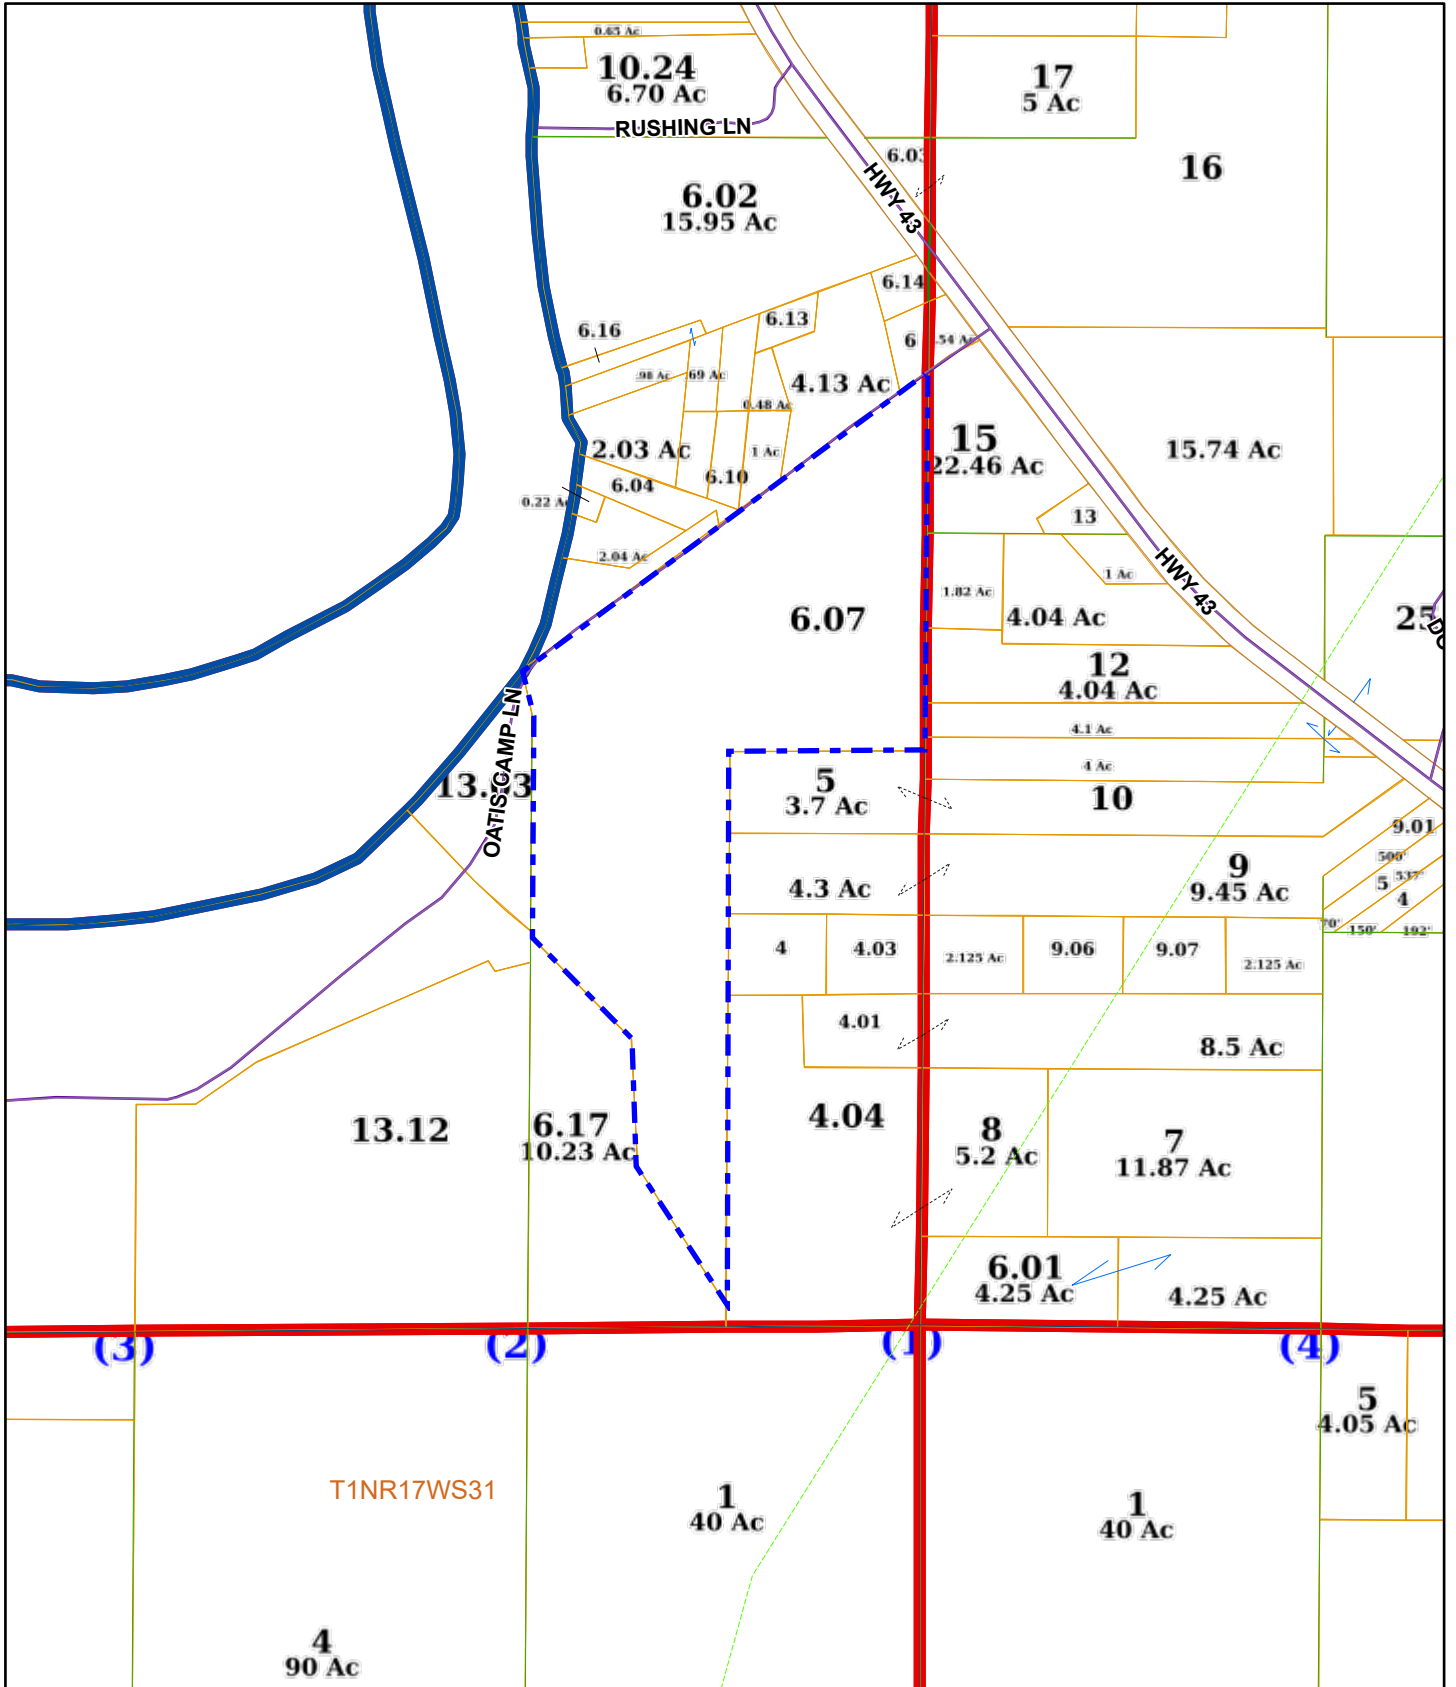

Marion County, MS SEC 30-T1N-R17W

2/22/2024, 8:13:53 AM

MiscellaneousLine	Tax Boundary	PLSS_Township
Dashed Landhook	Parcel	PLSS_Section
Landhook	Quarter Section	marion_ms_subd400
Leader Line	Section	marion_ms_subd200
Transmission Line	State ROW	marion_ms_subd100
Roads	NonBoundary Line	marion_ms_anno400
ROAD_CENTERLINE	Section	marion_ms_anno200
	TaxParcel	marion_ms_anno100