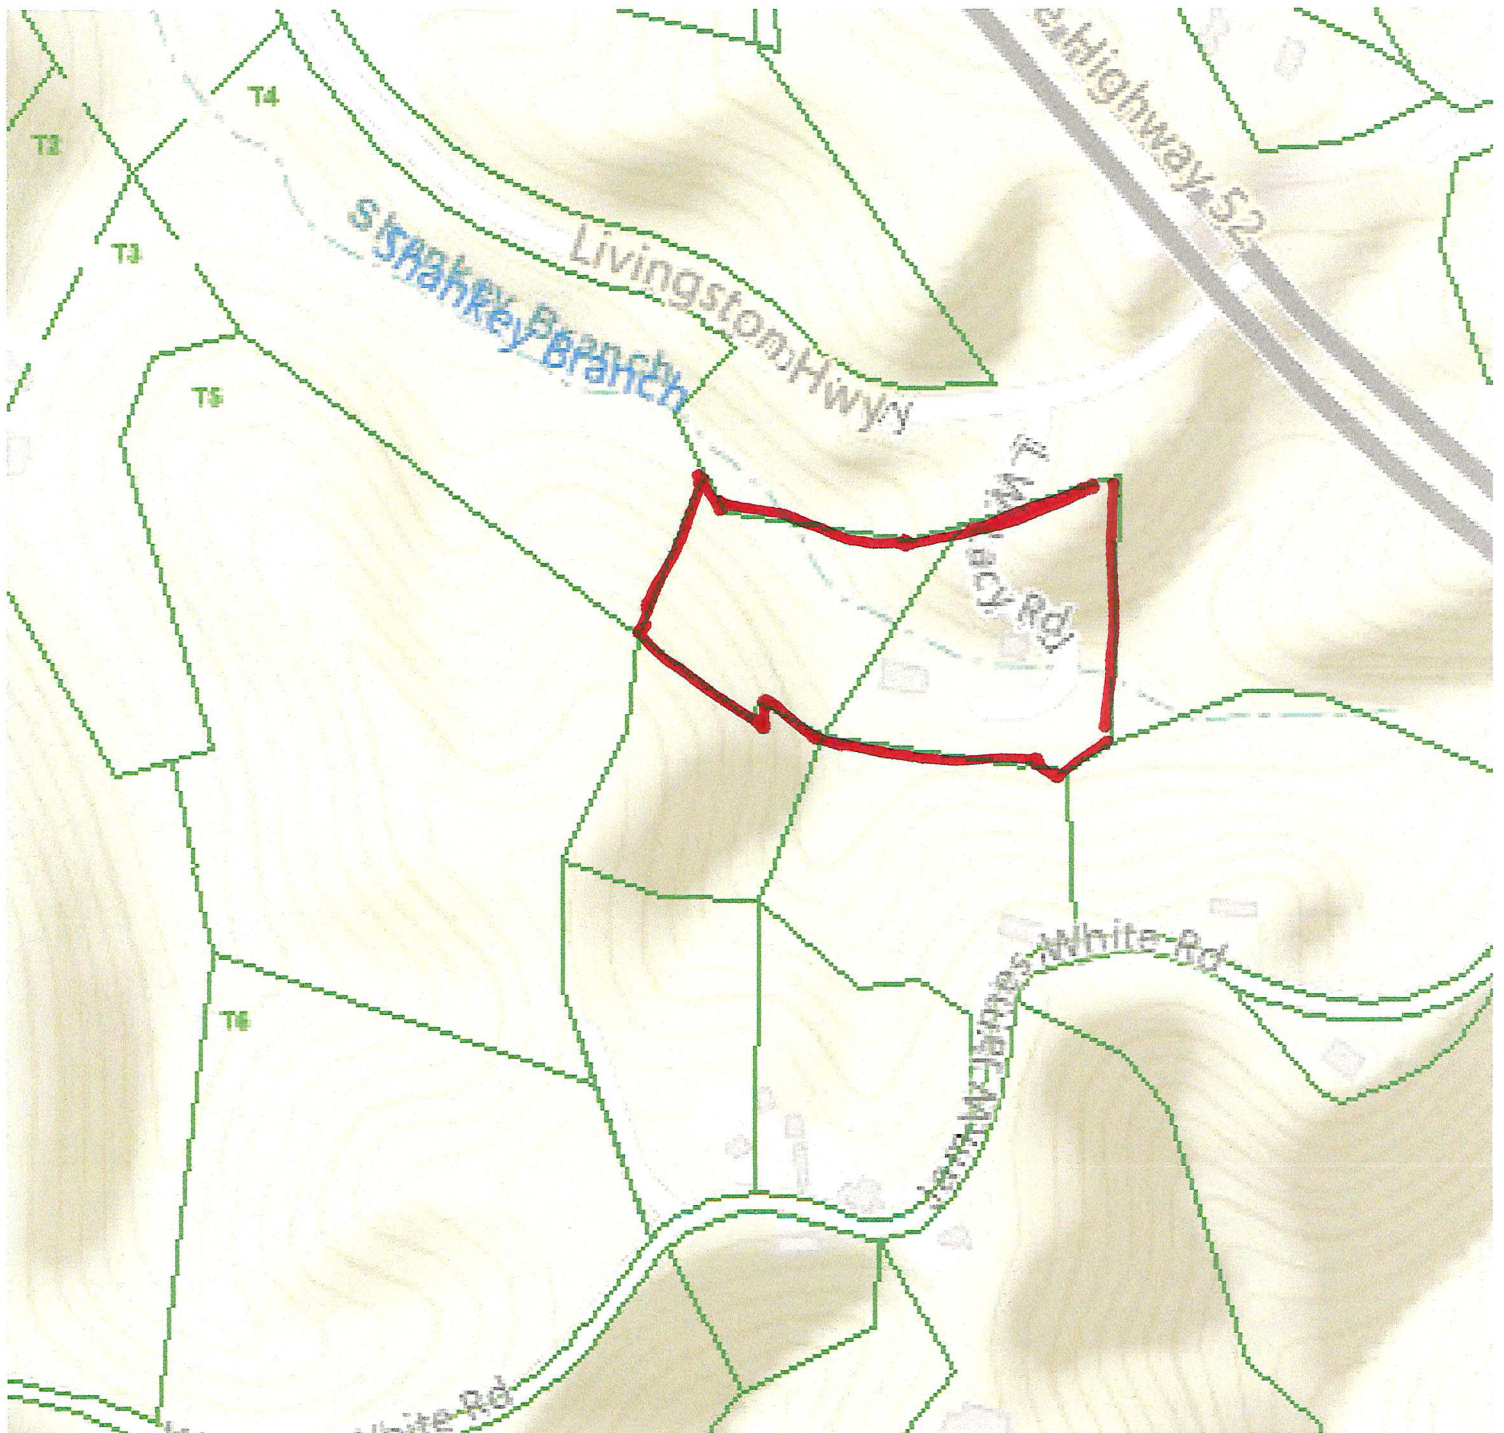

Debra Dodd  
No. 1 Quality Realty  
931-397-1660  
debradodd@no1qualityrealty.com

Map for Parcel Address: W L Lacy Rd TN Parcel ID: 065 015.08

© 2024 Courthouse Retrieval System, Inc. All Rights Reserved.  
Information Deemed Reliable But Not Guaranteed.

Debra Dodd  
 No. 1 Quality Realty  
 931-397-1660  
 debradodd@no1qualityrealty.com

Map for Parcel Address: W L Lacy Rd TN Parcel ID: 065 015.08

© 2024 HERE, © 2024 Microsoft Corporation  
 © 2024 Courthouse Retrieval System, Inc. All Rights Reserved.  
 Information Deemed Reliable But Not Guaranteed. © OpenStreetMap

# **MLS Tax Suite**<sup>TM</sup>

Powered by CRS Data

Map for Parcel Address: W L Lacy Rd TN Parcel ID: 065 015.08

Debra Dodd  
No. 1 Quality Realty  
931-397-1660  
debradodd@no1qualityrealty.com

Map for Parcel Address: W L Lacy Rd TN Parcel ID: 065 015.08