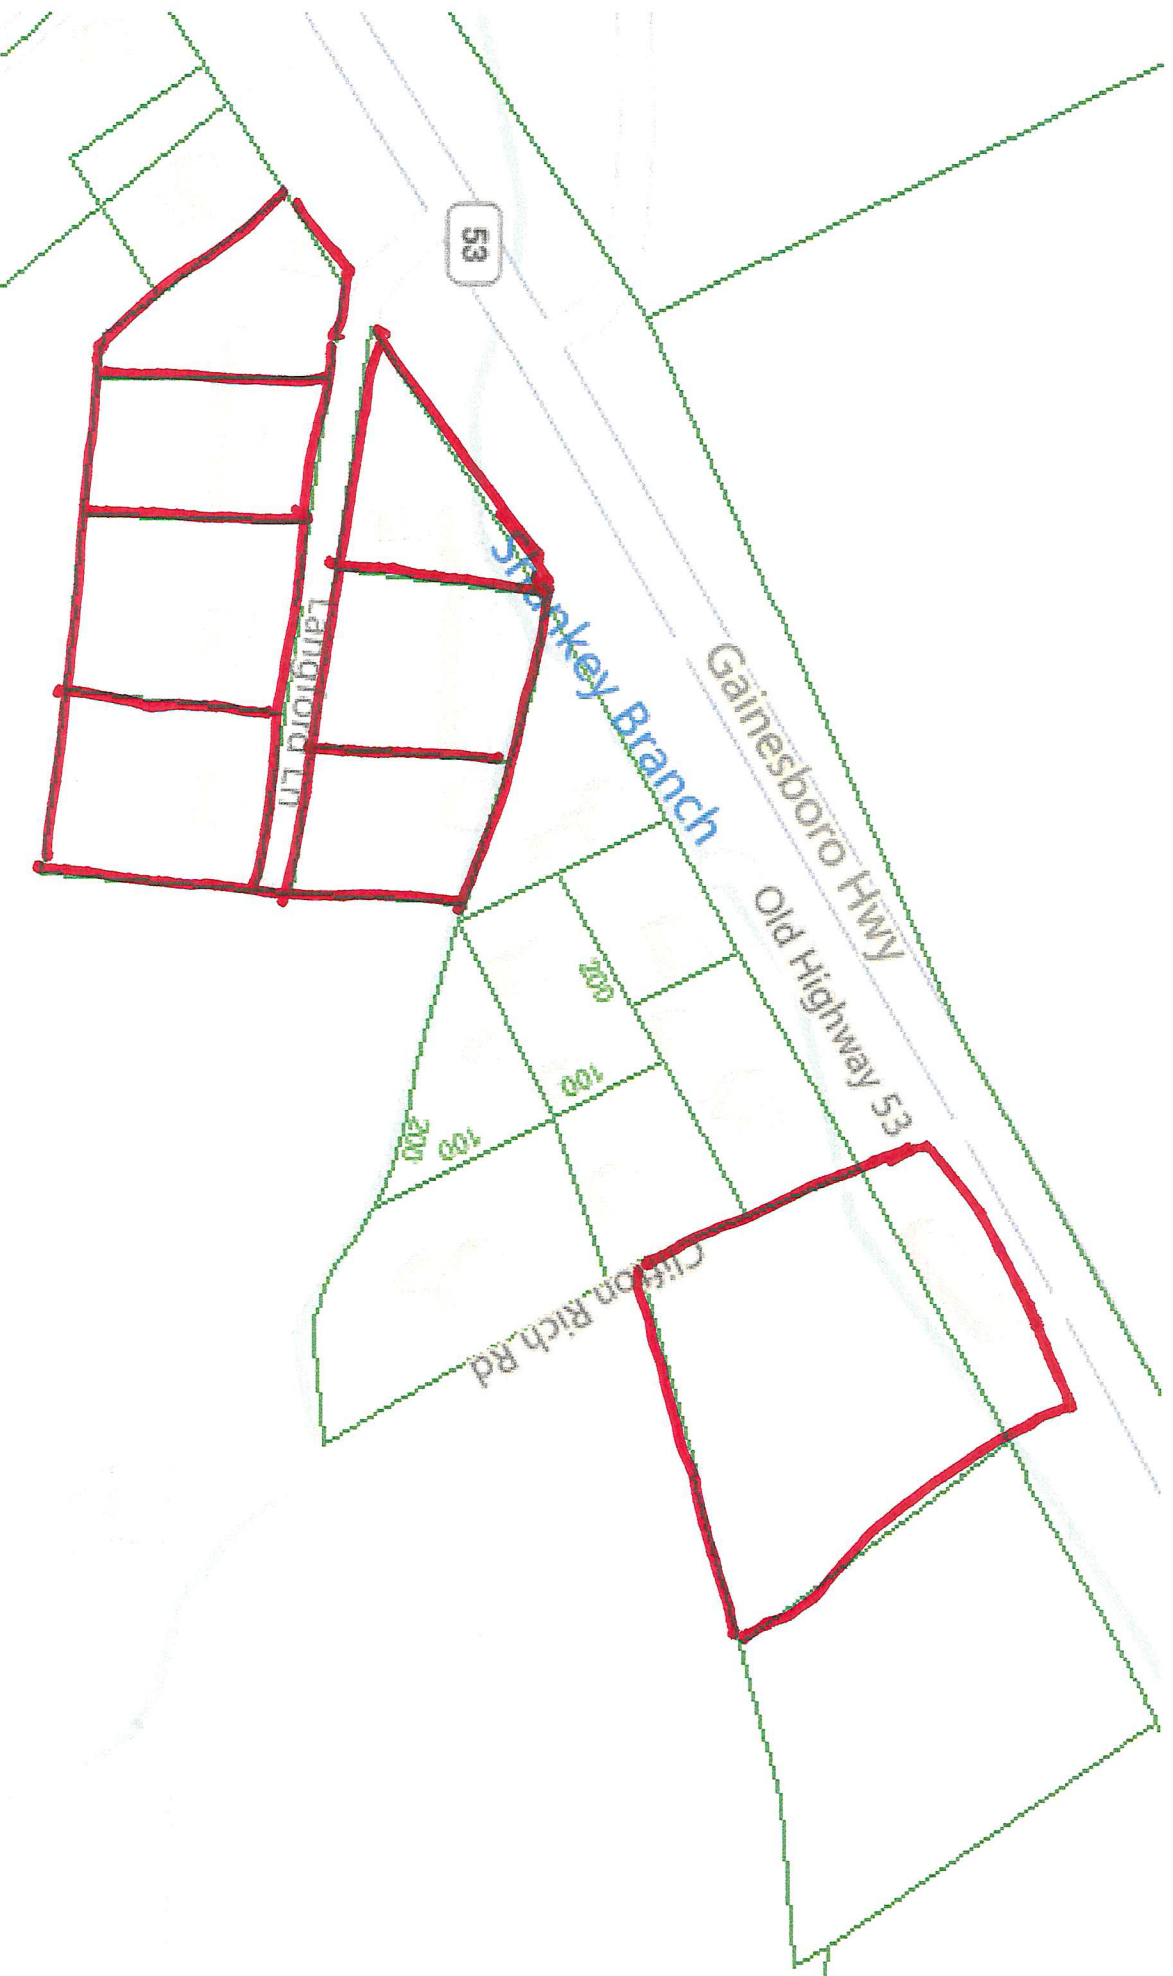

Debra Dodd  
No. 1 Quality Realty  
931-397-1660  
debradodd@no1qualityrealty.com

 **MILS Tax Suite**<sup>TM</sup>  
Powered by CRS Data

Map for Parcel Address: 25 Langford Ln Celina, TN 38551-5058 Parcel ID: 056 046.13

Debra Dodd  
No. 1 Quality Realty  
931-397-1660  
debradodd@no1qualityrealty.com

Powered by CRS Data

Map for Parcel Address: 25 Langford Ln Celina, TN 38551-5058 Parcel ID: 056 046.13

Debra Dodd  
No. 1 Quality Realty  
931-397-1660  
debradodd@no1qualityrealty.com

 **MLS Tax Suite**™  
Powered by CRS Data

Map for Parcel Address: 25 Langford Ln Cellna, TN 38551-5058 Parcel ID: 056 046.13

Debra Dodd  
No. 1 Quality Realty  
931-397-1660  
debradodd@no1qualityrealty.com

Map for Parcel Address: 25 Langford Ln Celina, TN 38551-5058 Parcel ID: 056 046.13