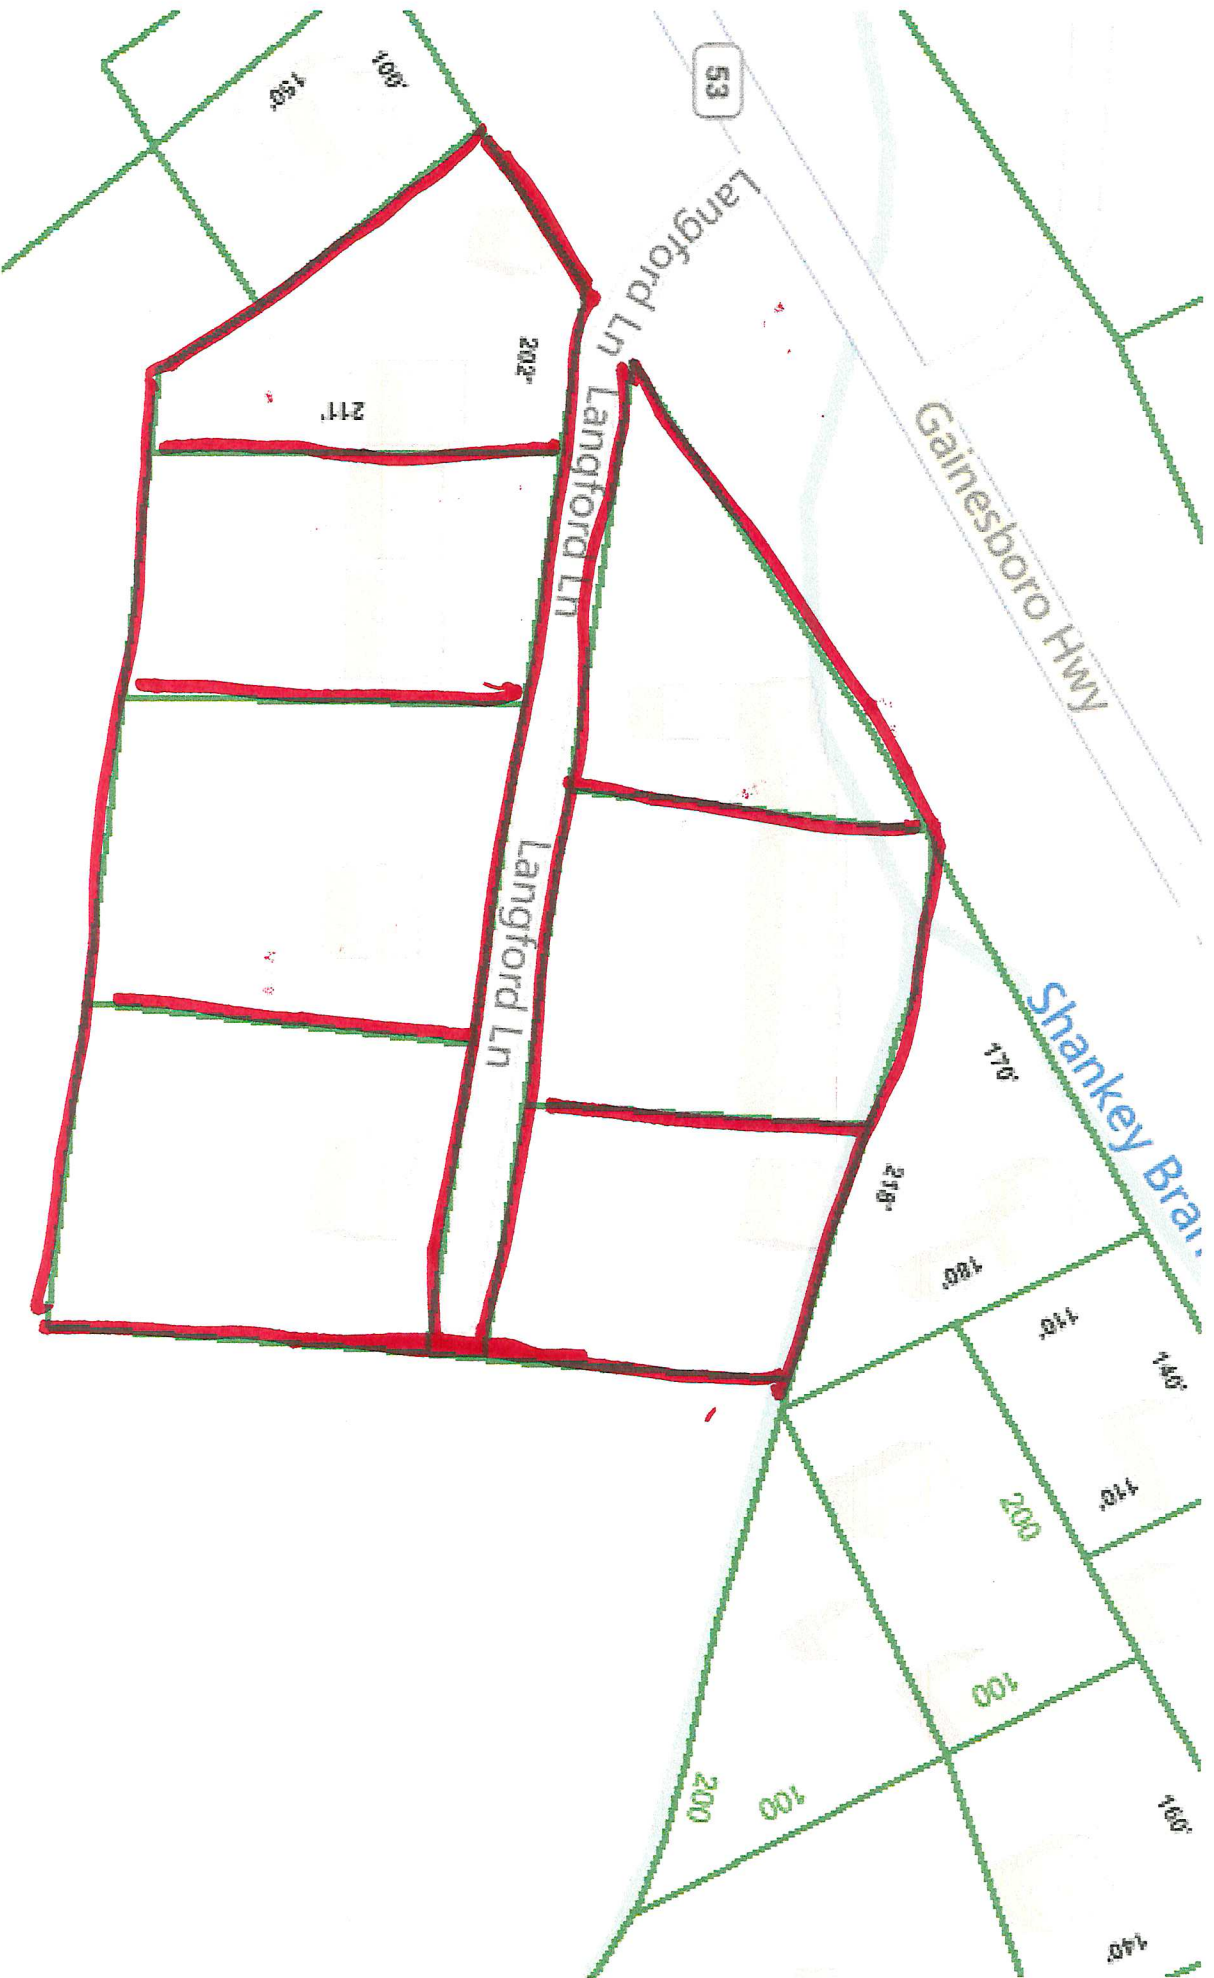

Debra Dodd  
No. 1 Quality Realty  
931-397-1660  
debradodd@no1qualityrealty.com

 **MILS Tax Suite**<sup>TM</sup>  
Powered by CRS Data

Map for Parcel Address: 25 Langford Ln Celina, TN 38551-5058 Parcel ID: 056 046.13

 **MIS Tax Suite**™  
Powered by CRS Data

Map for Parcel Address: 25 Langford Ln Celina, TN 38551-5058 Parcel ID: 056 046.13

Debra Dodd  
No. 1 Quality Realty  
931-397-1660  
debradodd@no1qualityrealty.com

 **MLS Tax Suite**™  
Powered by CRS Data

Map for Parcel Address: 25 Langford Ln Celina, TN 38551-5058 Parcel ID: 056 046.13

Debra Dodd  
No. 1 Quality Realty  
931-397-1660  
debradodd@no1qualityrealty.com

Map for Parcel Address: 25 Langford Ln Celina, TN 38551-5058 Parcel ID: 056 046.13