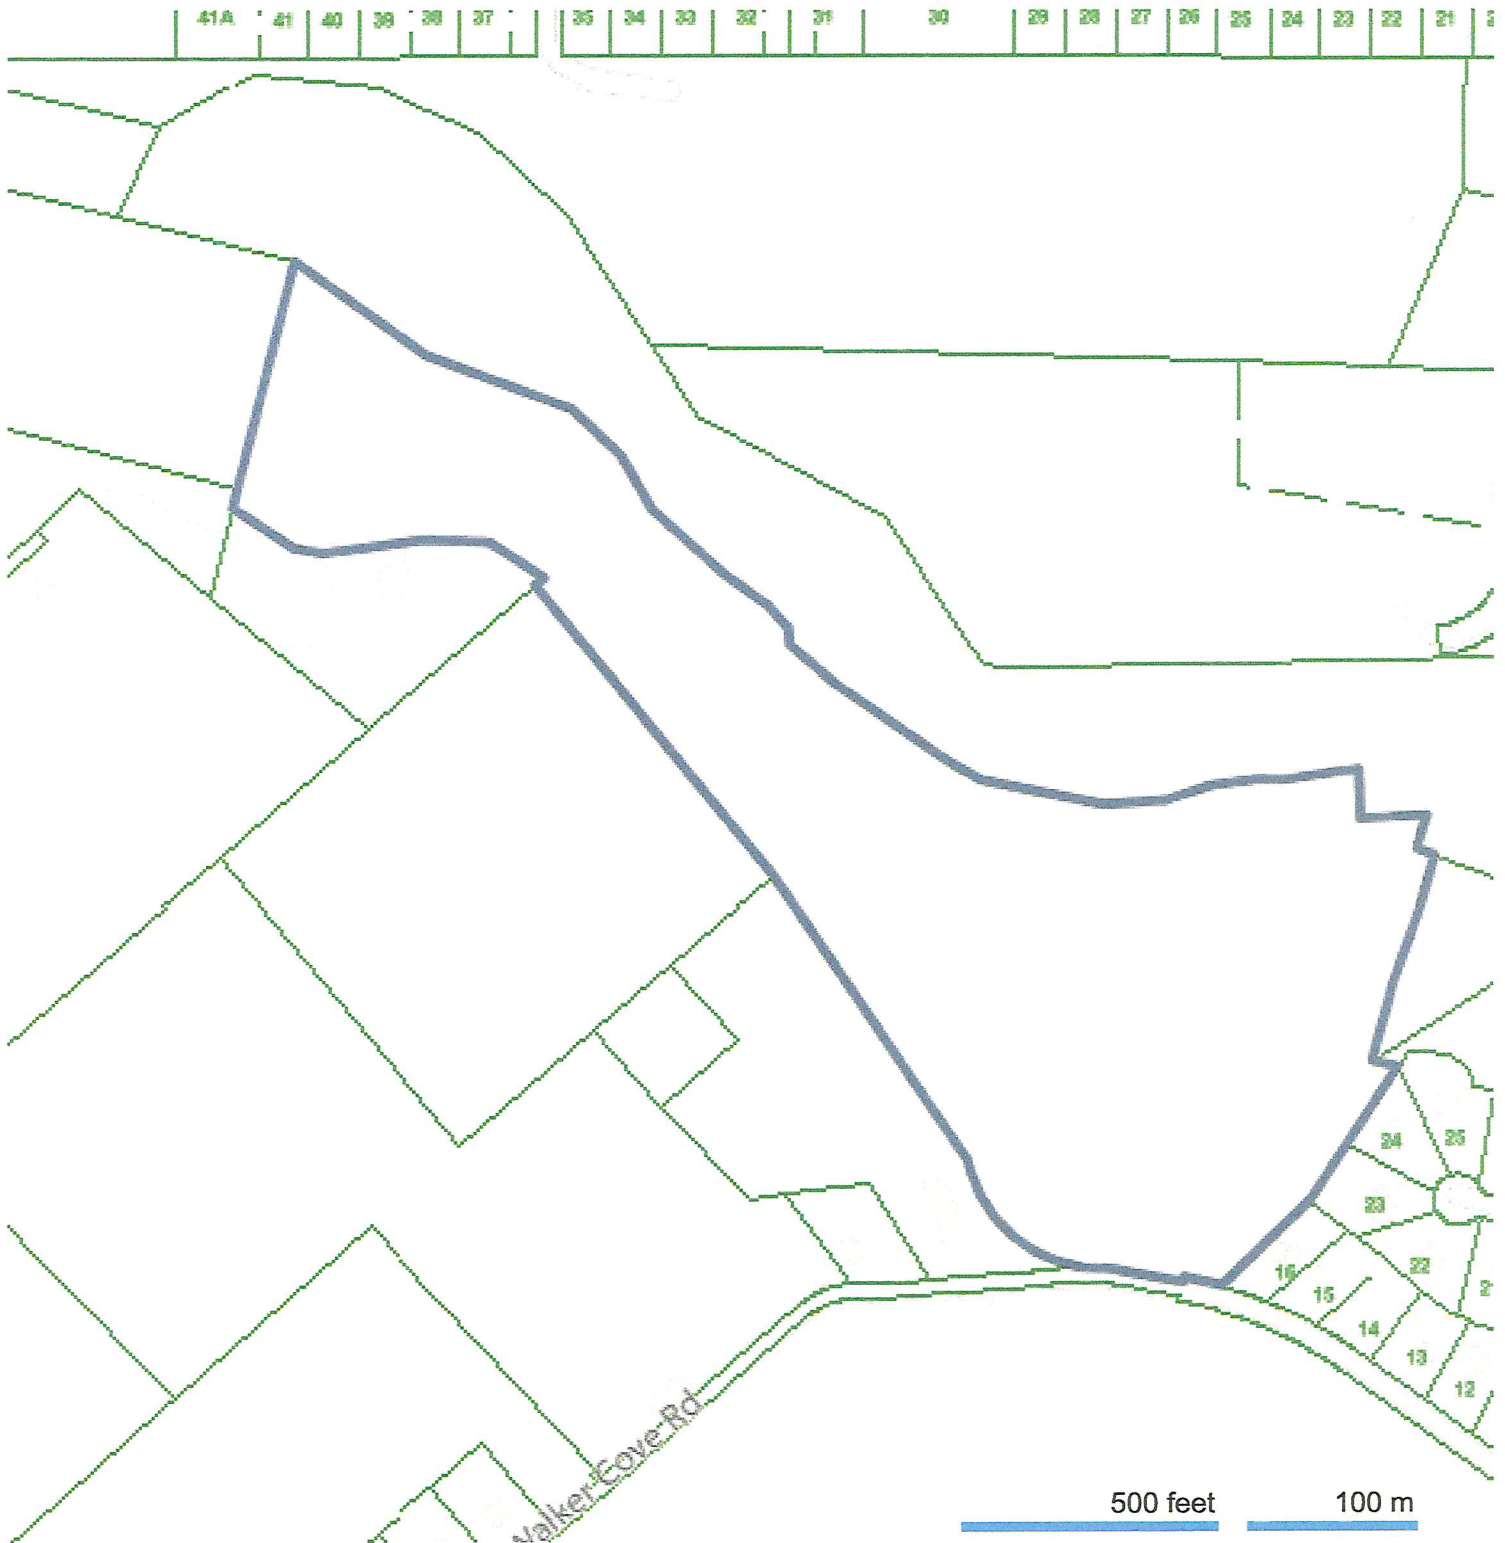

Debra Dodd
No. 1 Quality Realty
931-397-1660
debradodd@no1qualityrealty.com

MLS Tax Suite™

Powered by CRS Data

Map for Parcel Address: Walker Cove Rd TN Parcel ID: 041 011.00