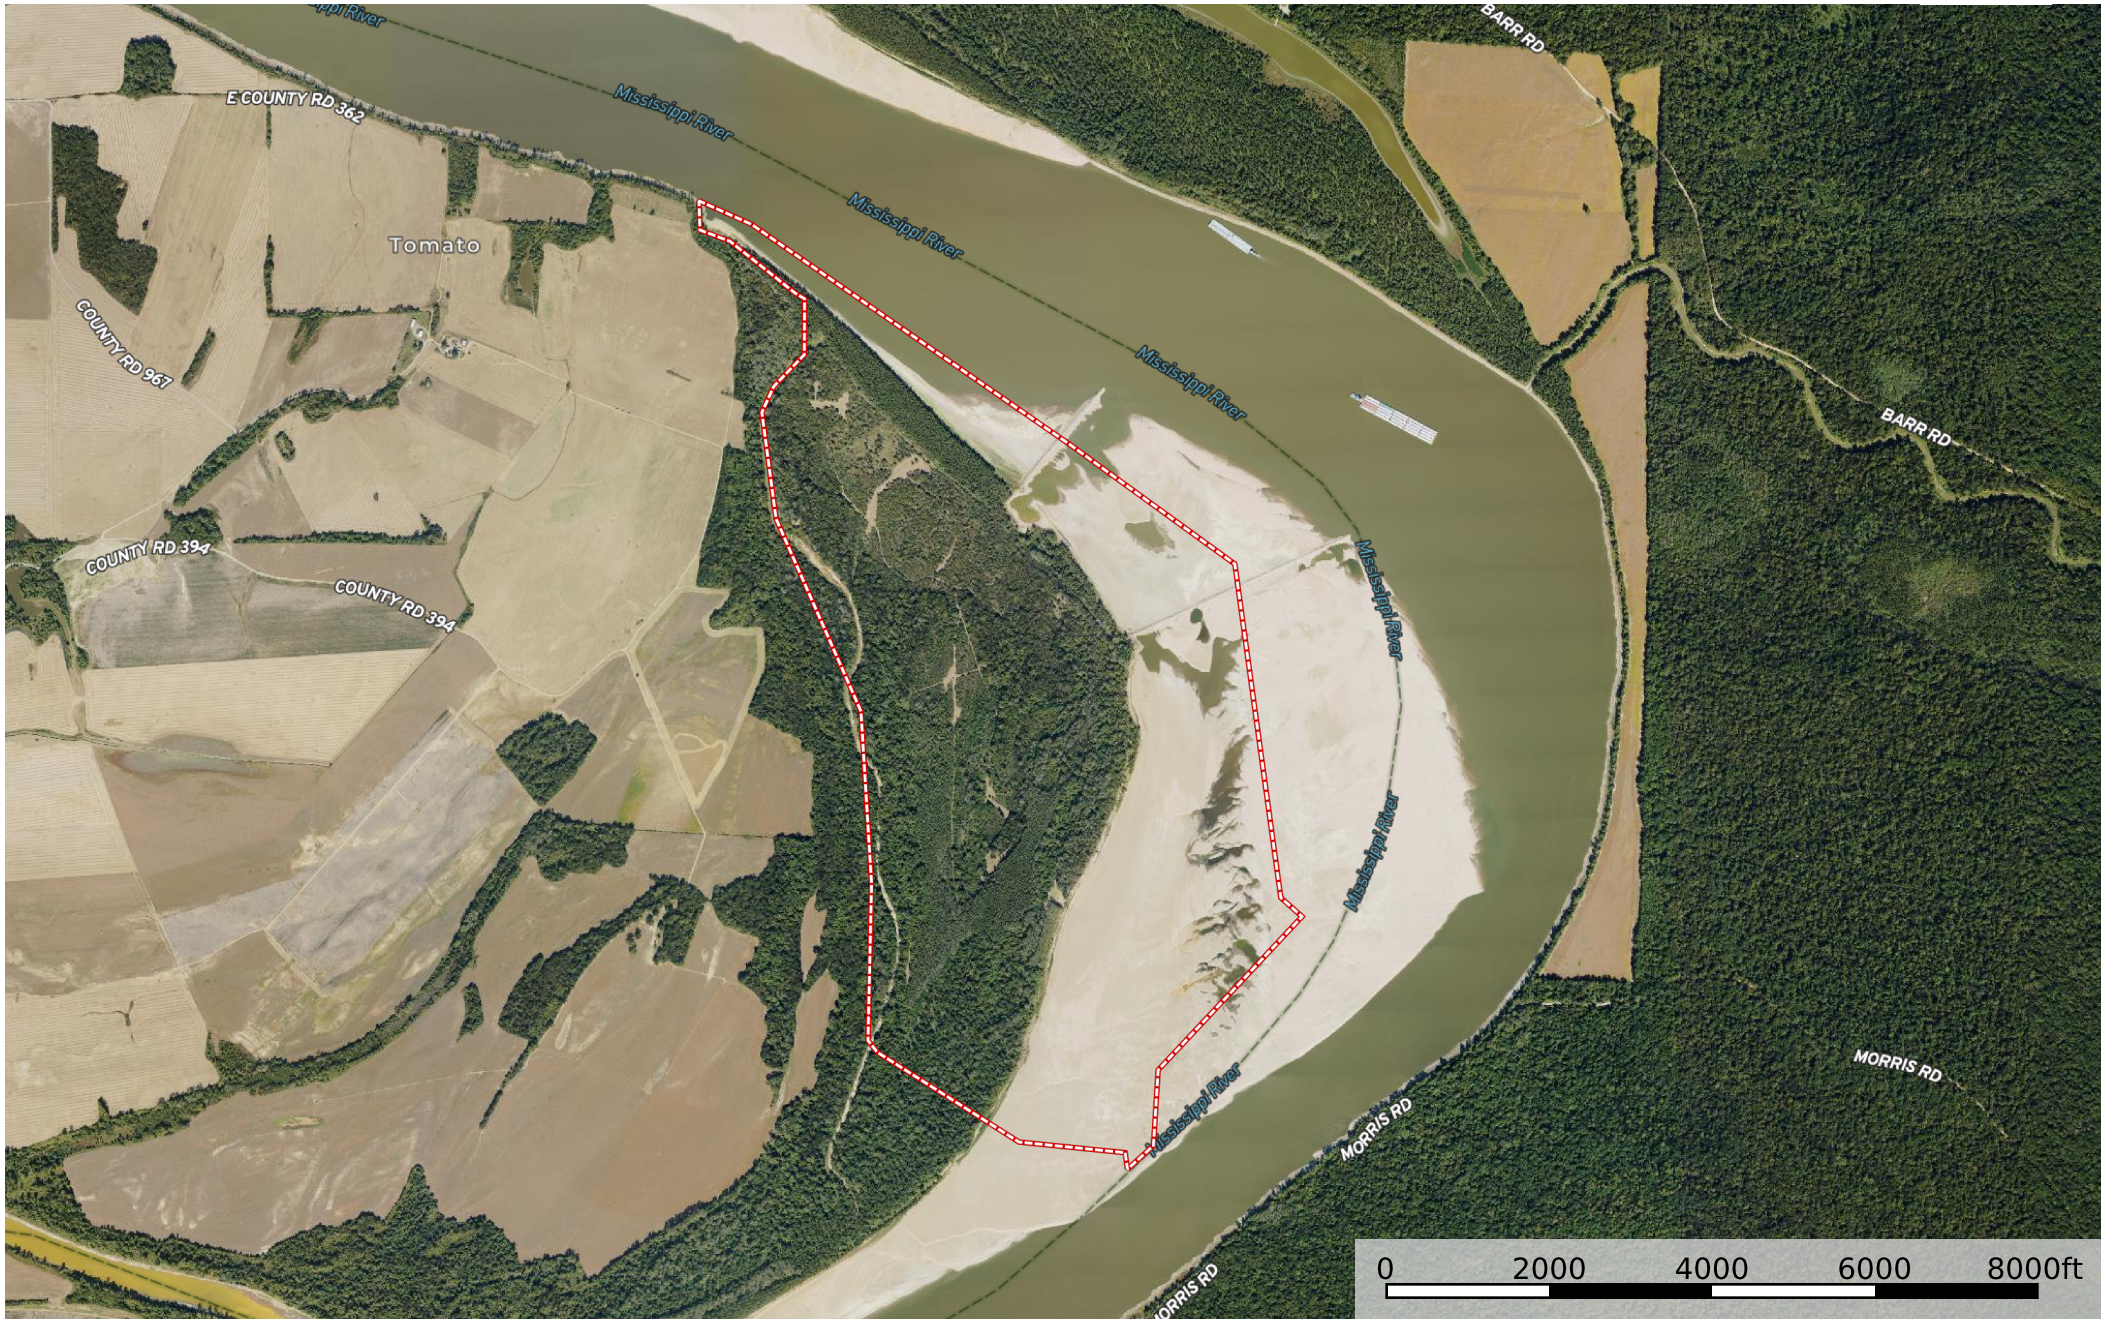

AR - Mississippi County Spinosa 1,004 ac +/-
Mississippi County, Arkansas, 1004 AC +/-

 Boundary